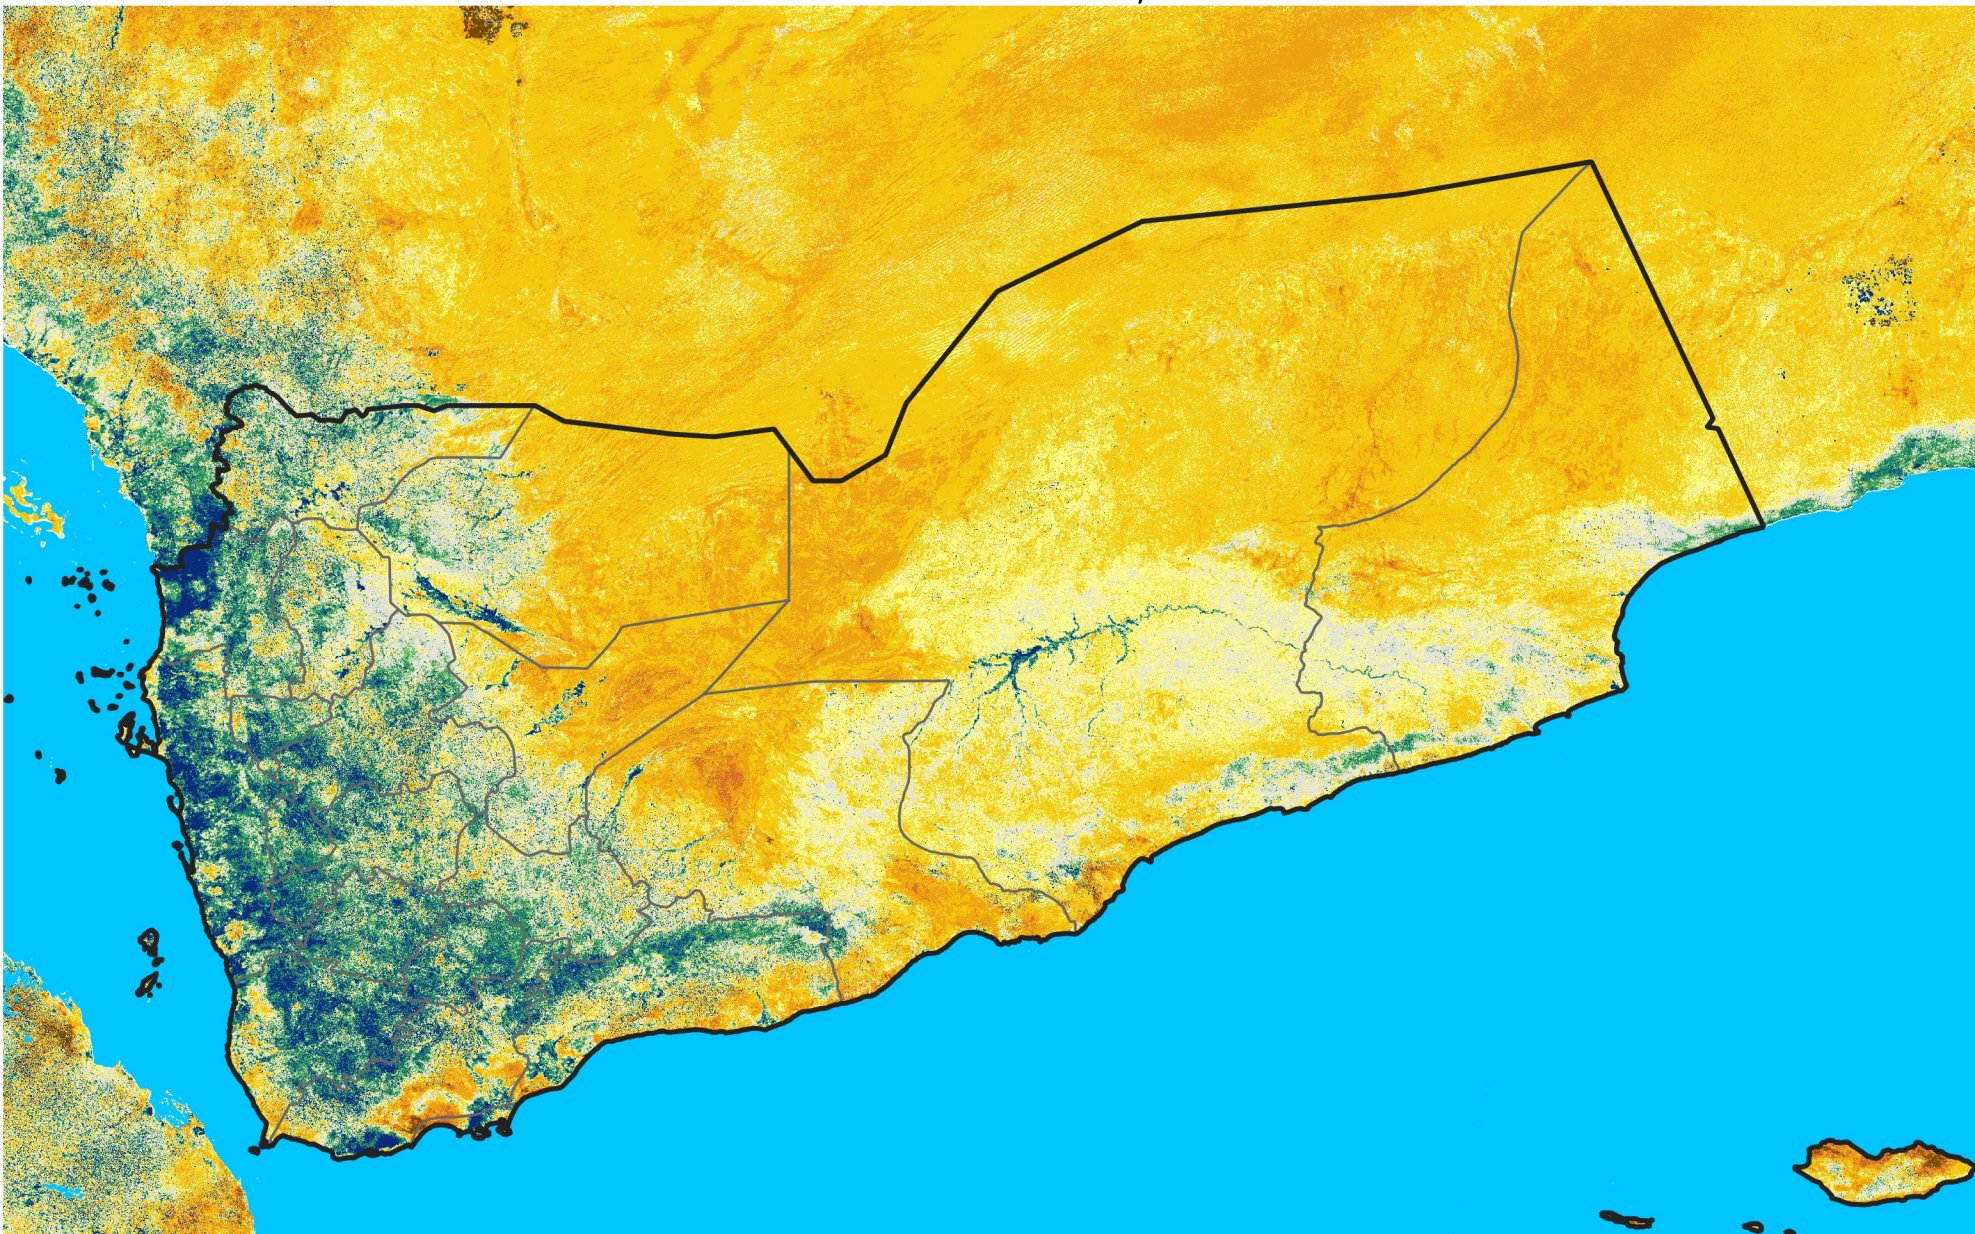

Yemen

Percent of Mean NDVI

2026 / Mean (2012 - 2021)

Period 17 / Mar 16 - 25, 2026

Percent of Normal