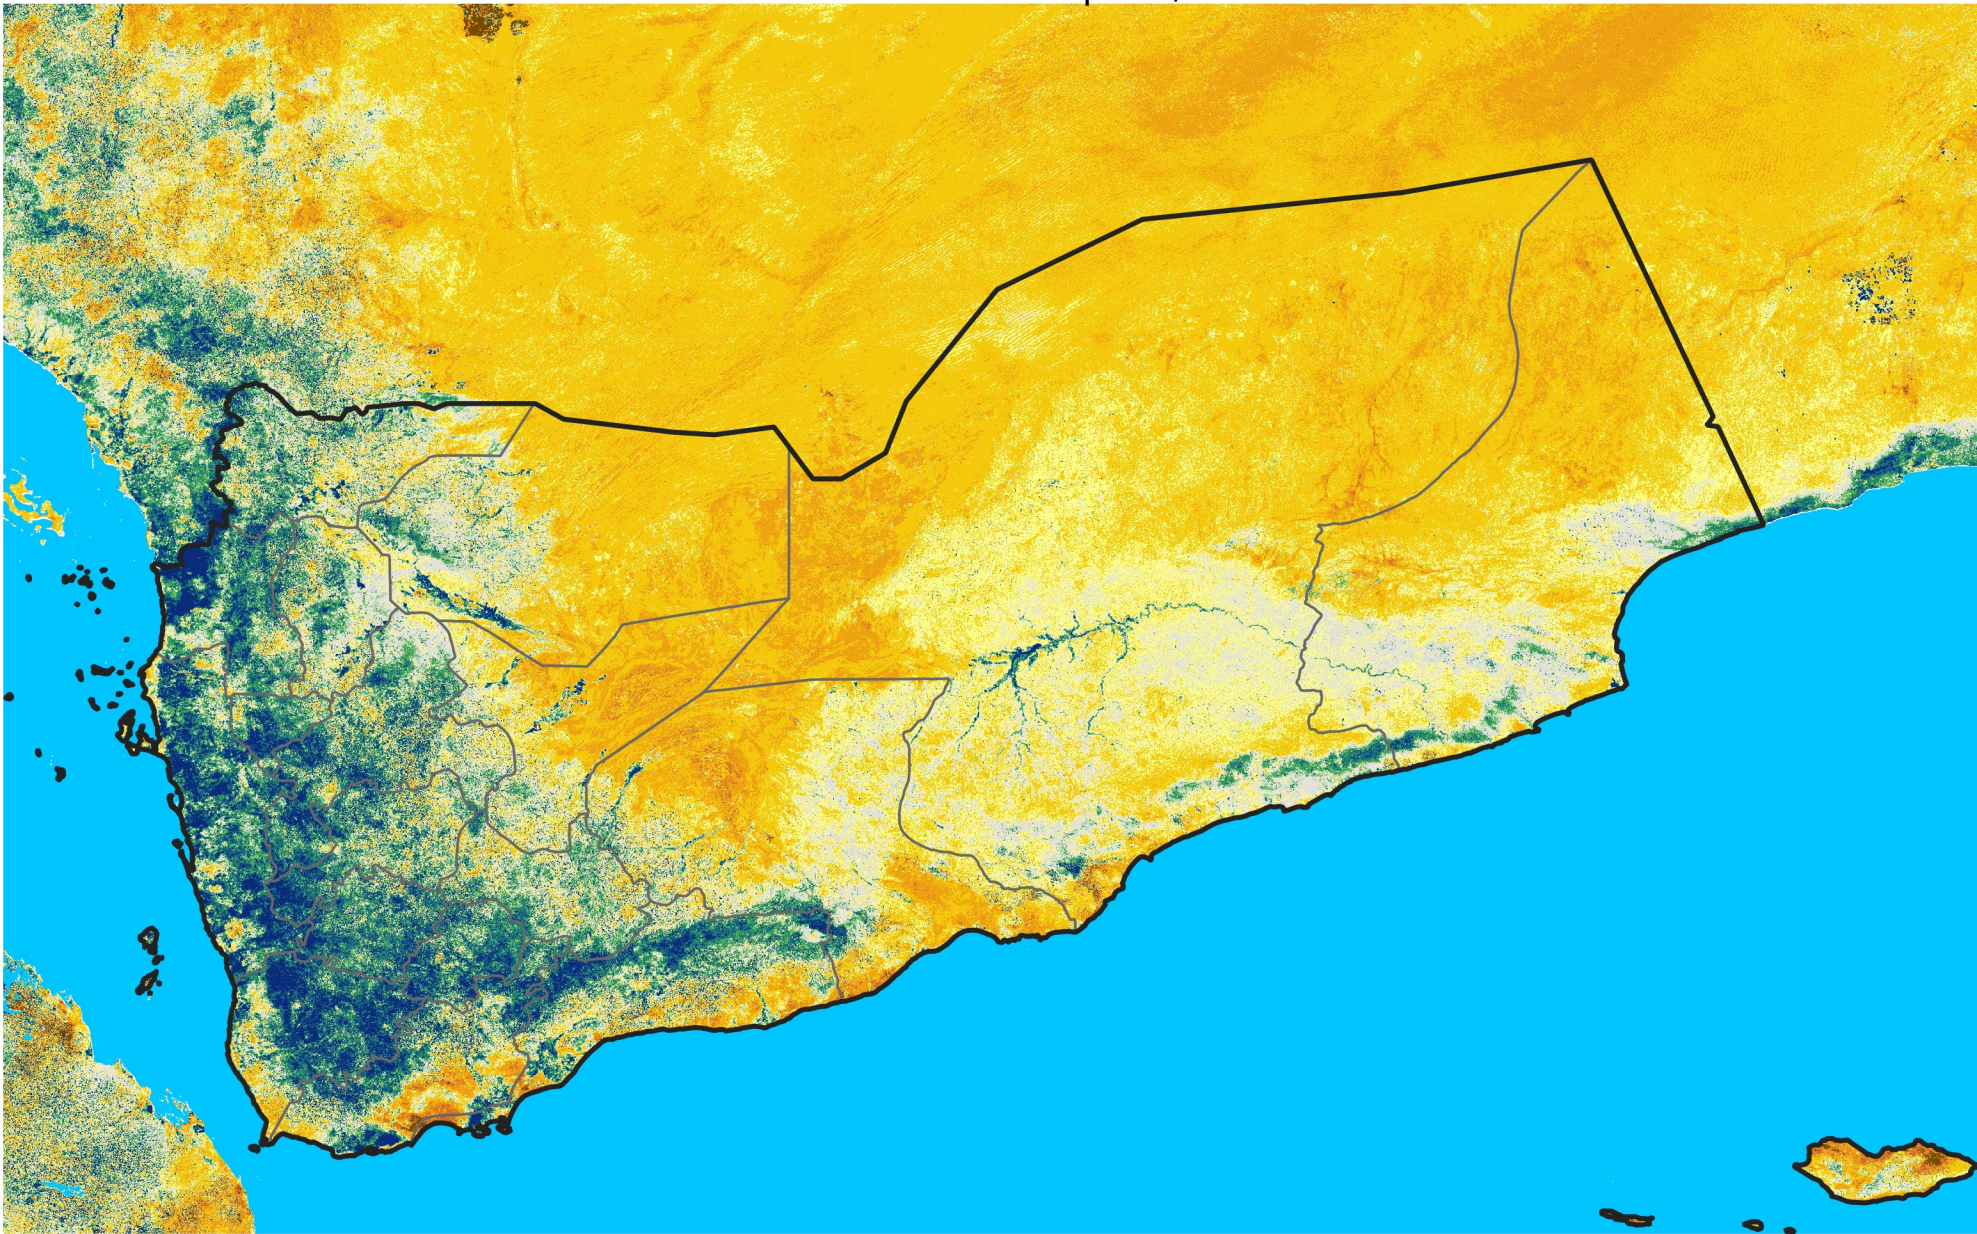

Yemen

Percent of Mean NDVI

2026 / Mean (2012 - 2021)

Period 19 / Mar 26 - Apr 05, 2026

Percent of Normal