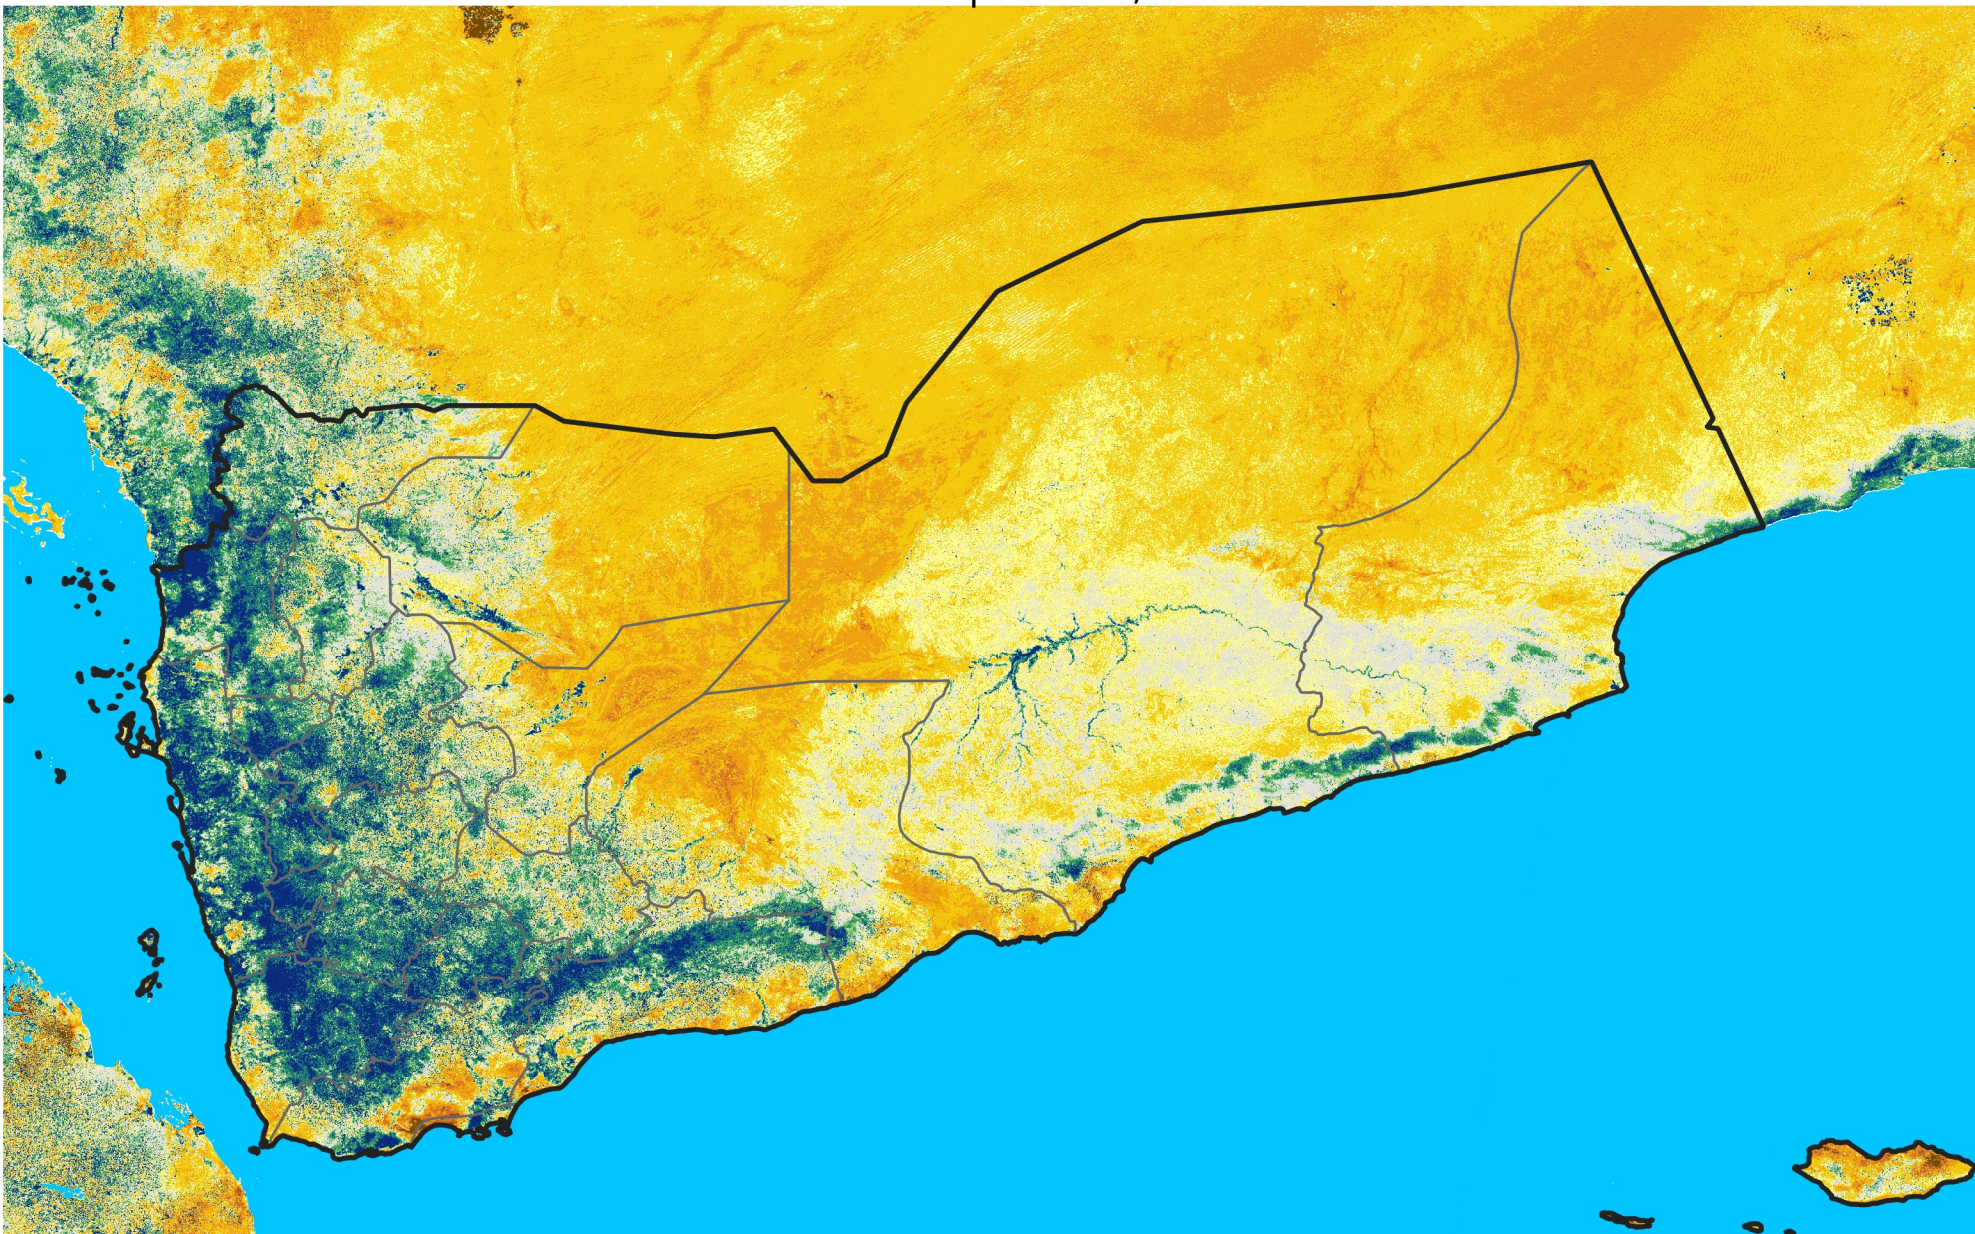

Yemen

Percent of Mean NDVI

2026 / Mean (2012 - 2021)

Period 20 / Apr 01 - 10, 2026

Percent of Normal