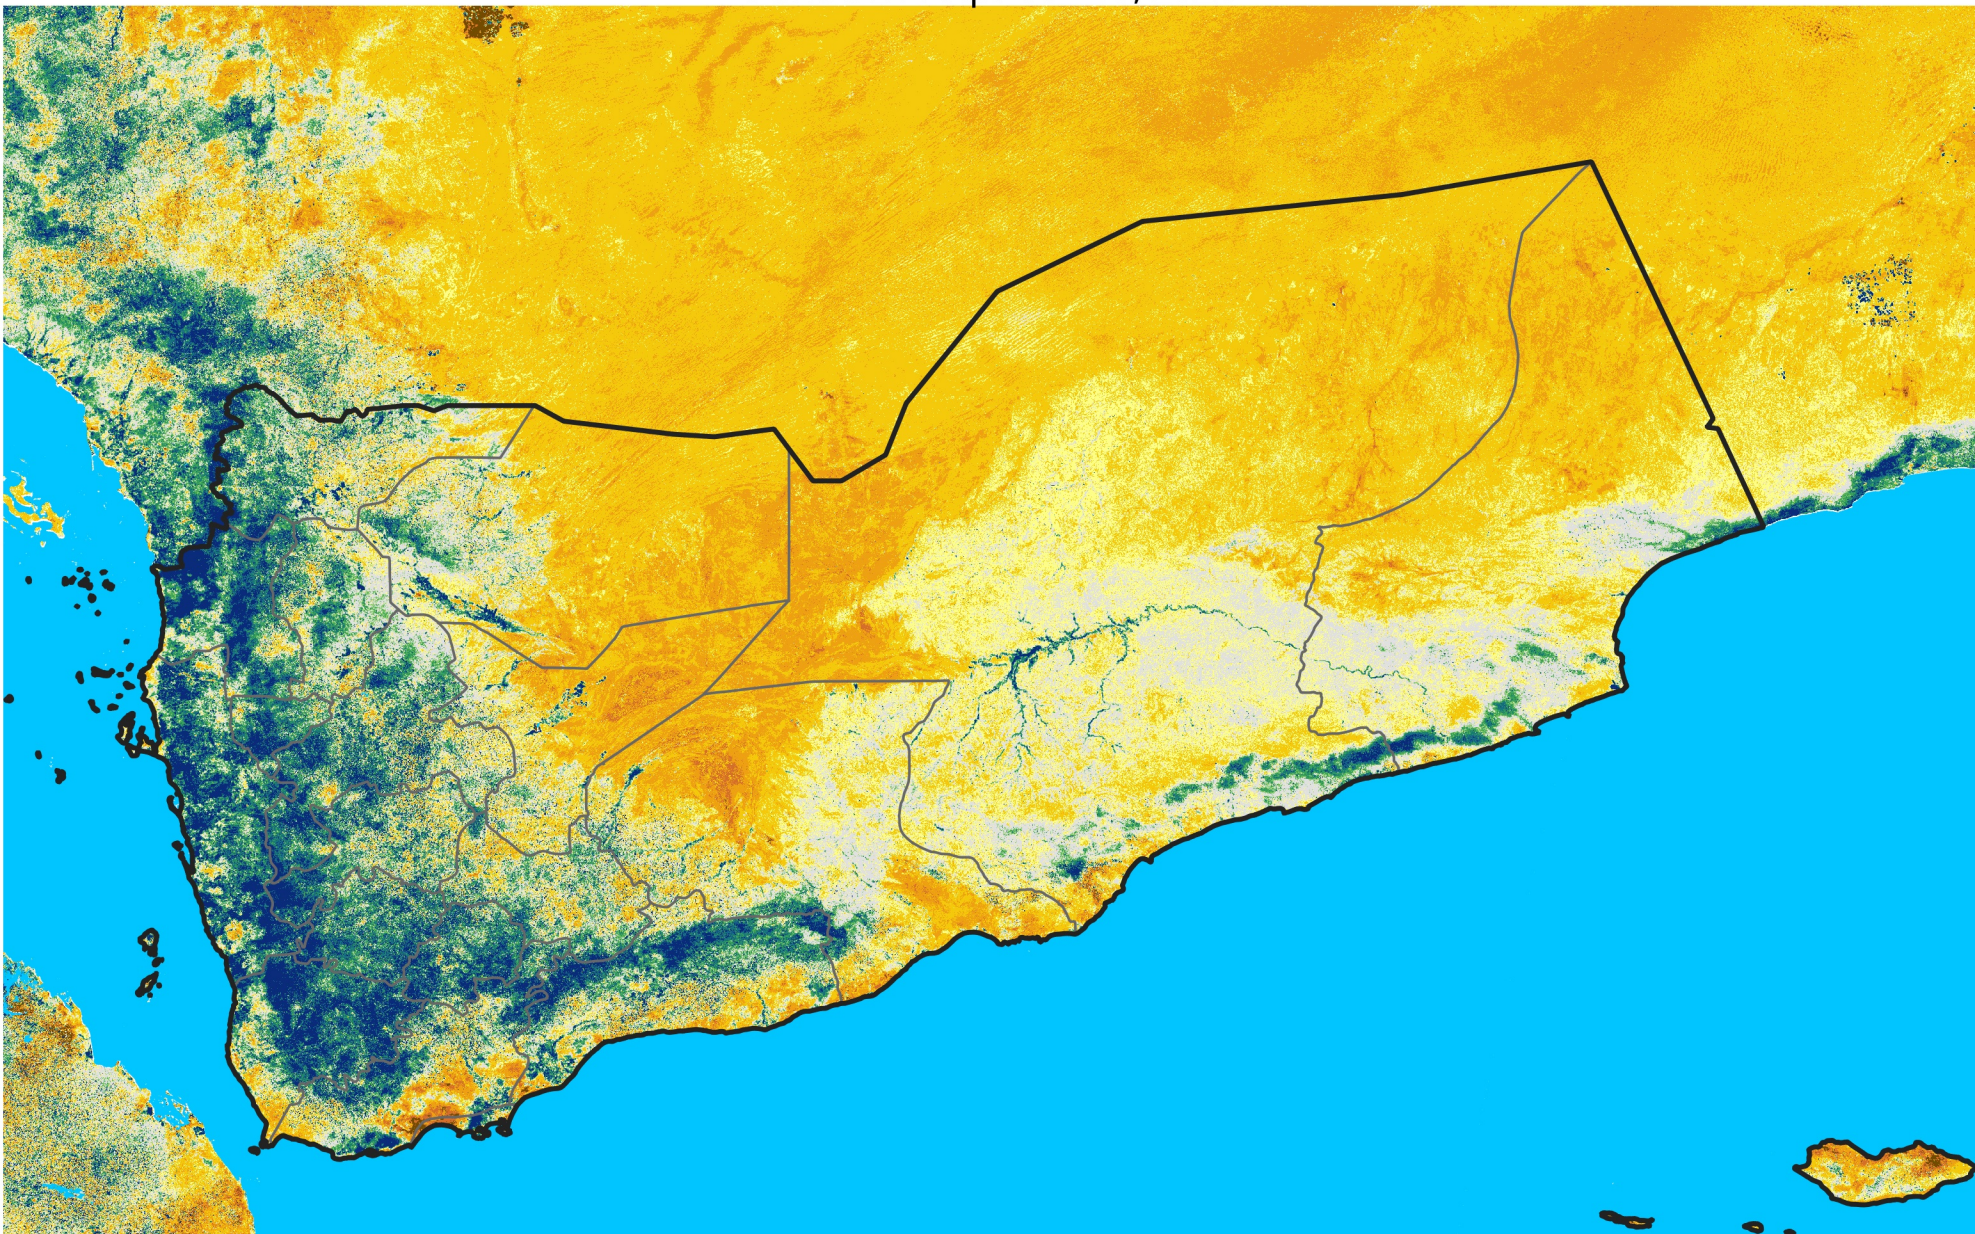

Yemen

Percent of Mean NDVI

2026 / Mean (2012 - 2021)

Period 21 / Apr 06 - 15, 2026

Percent of Normal