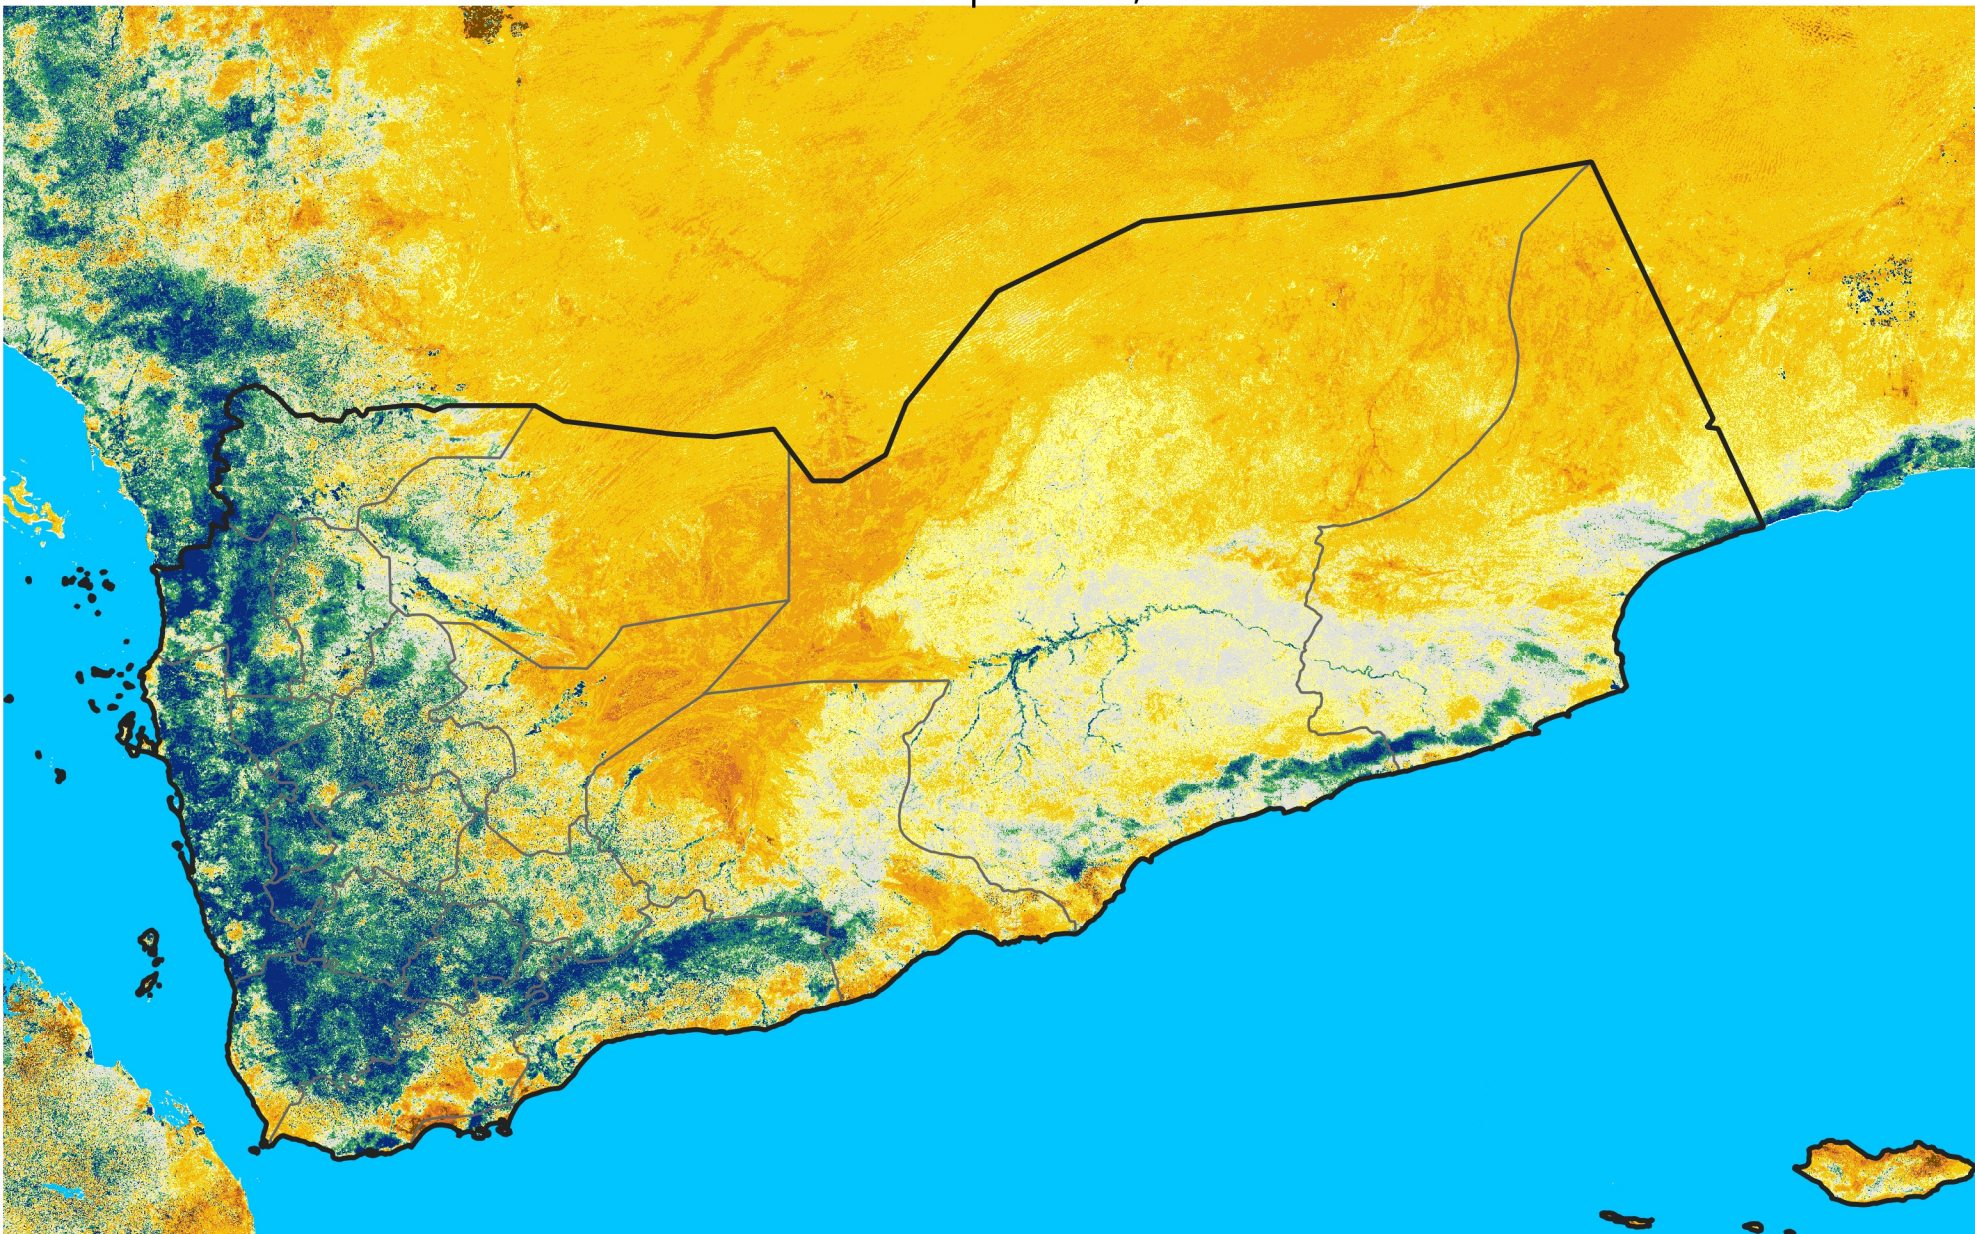

Yemen

Percent of Mean NDVI

2026 / Mean (2012 - 2021)

Period 22 / Apr 11 - 20, 2026

Percent of Normal