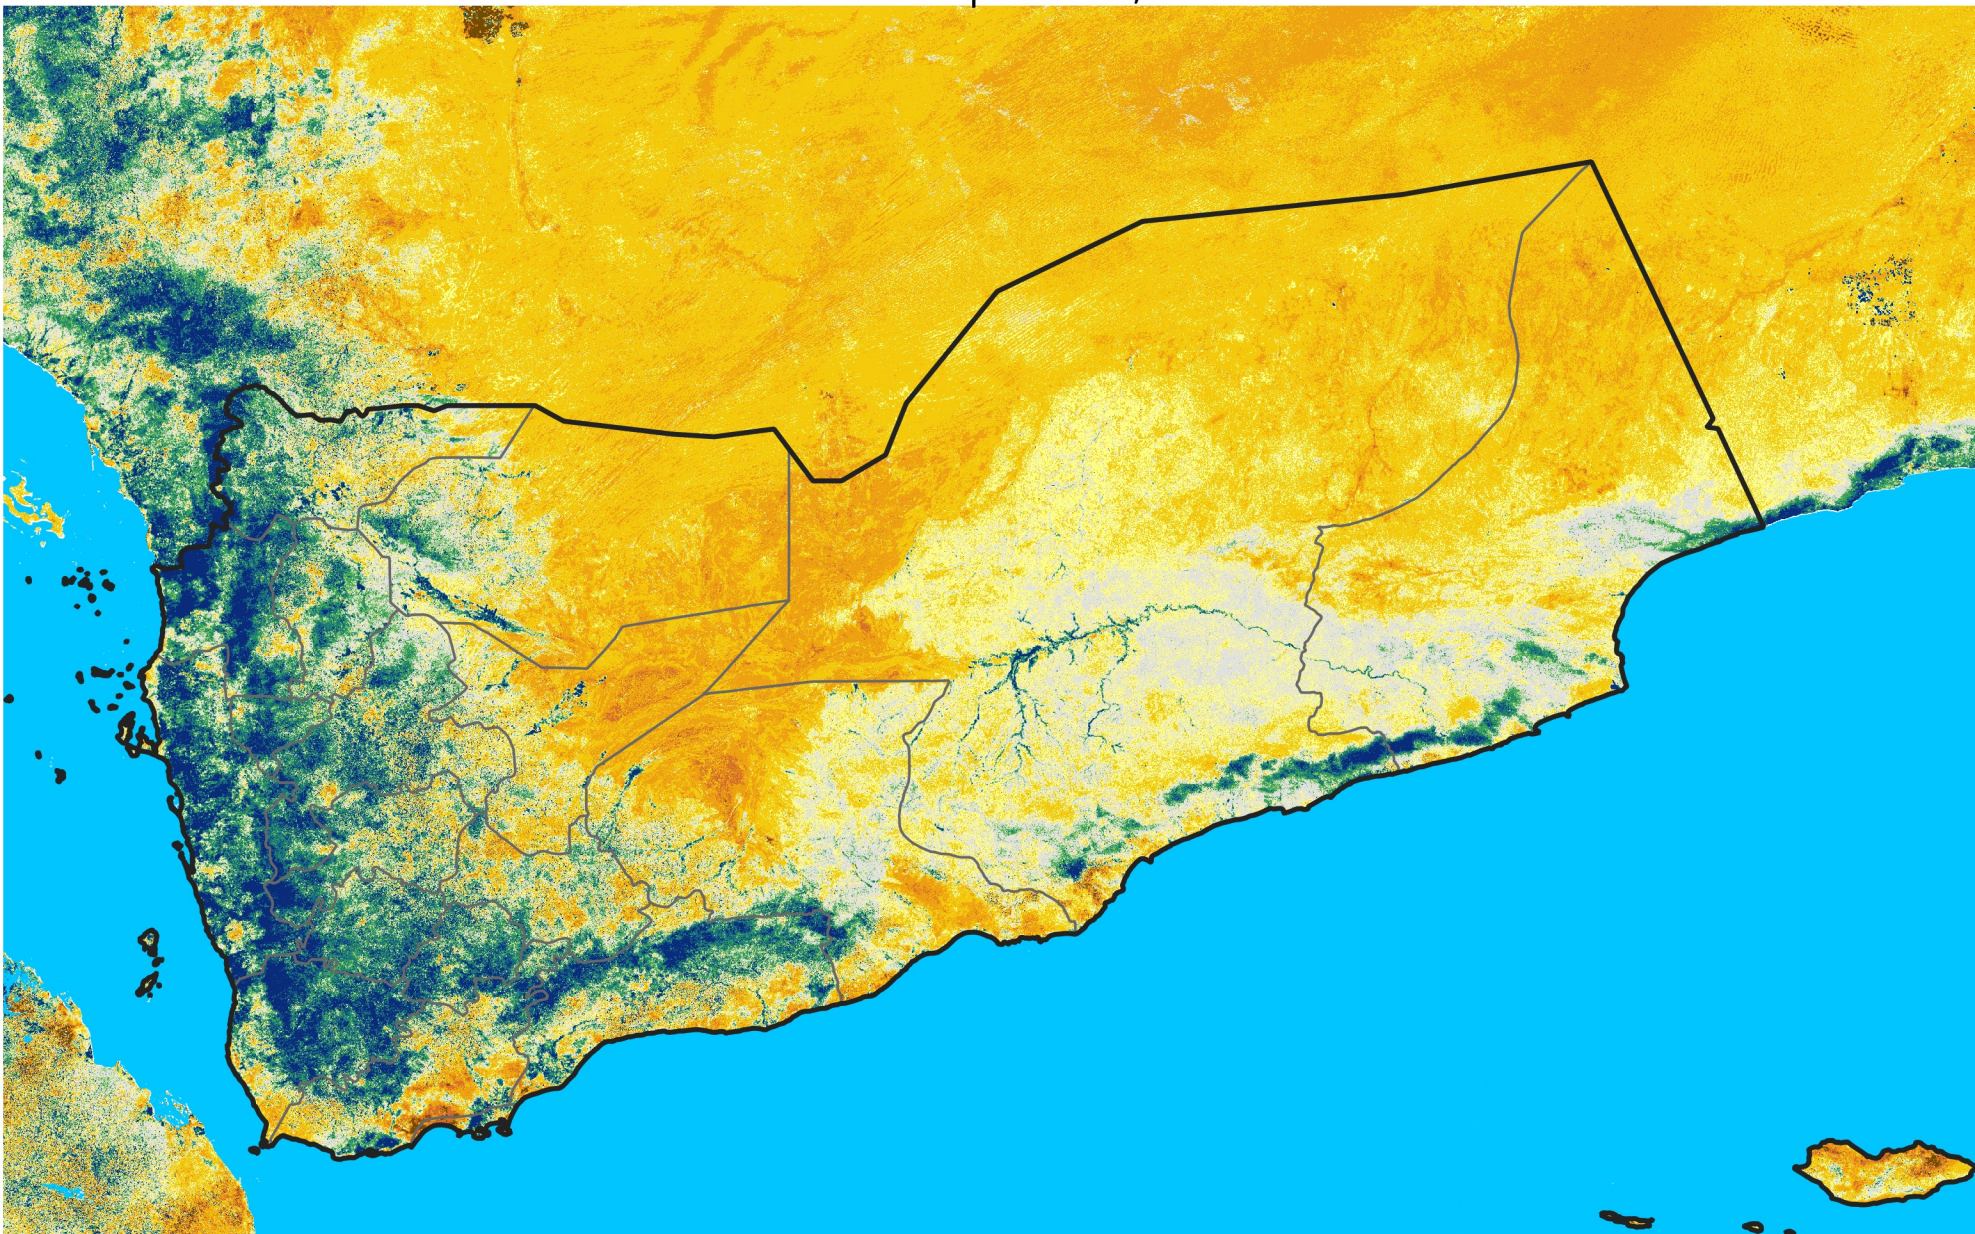

Yemen

Percent of Mean NDVI

2026 / Mean (2012 - 2021)

Period 23 / Apr 16 - 25, 2026

Percent of Normal