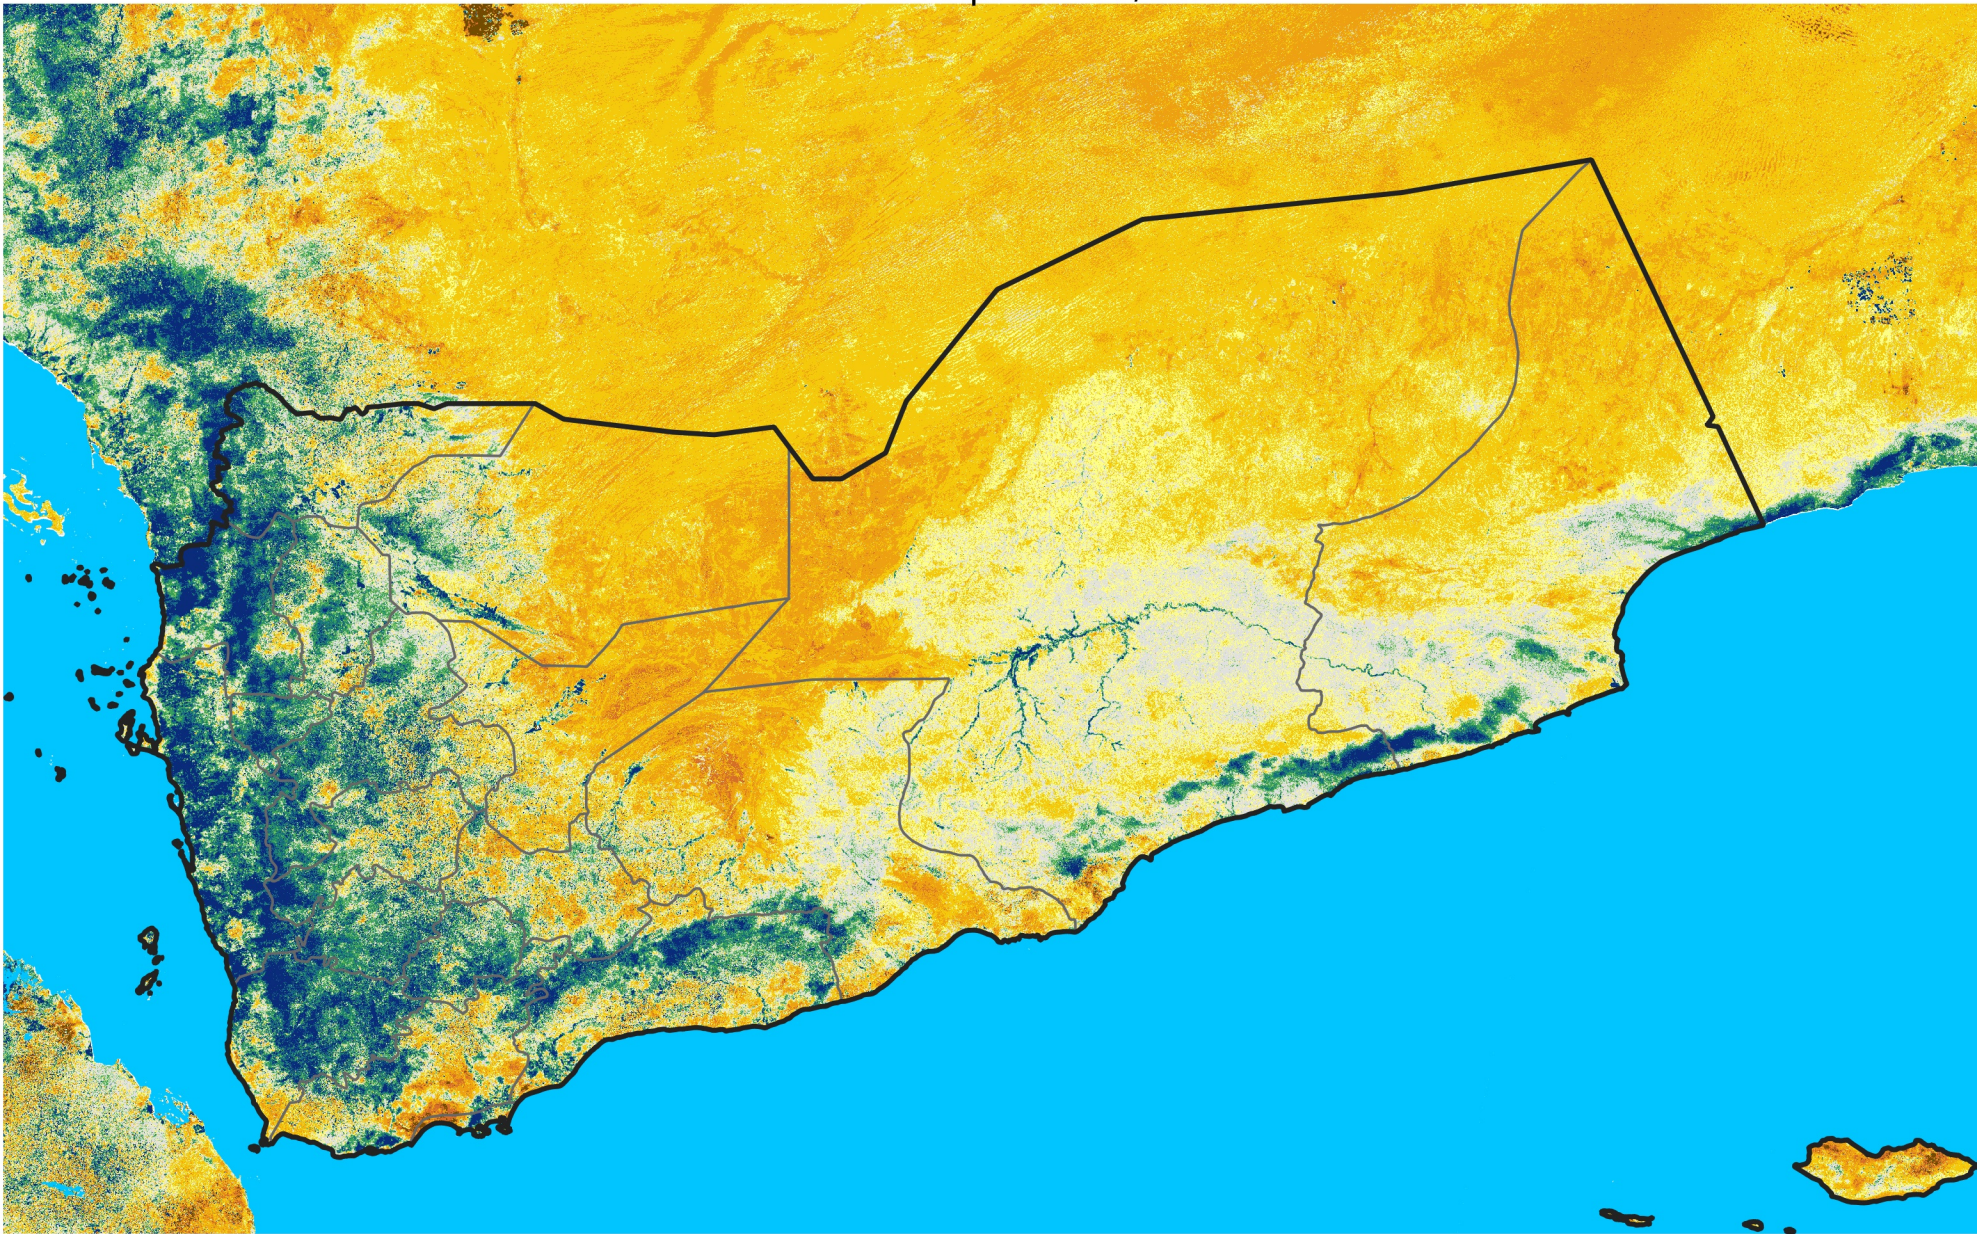

Yemen

Percent of Mean NDVI

2026 / Mean (2012 - 2021)

Period 24 / Apr 21 - 30, 2026

Percent of Normal