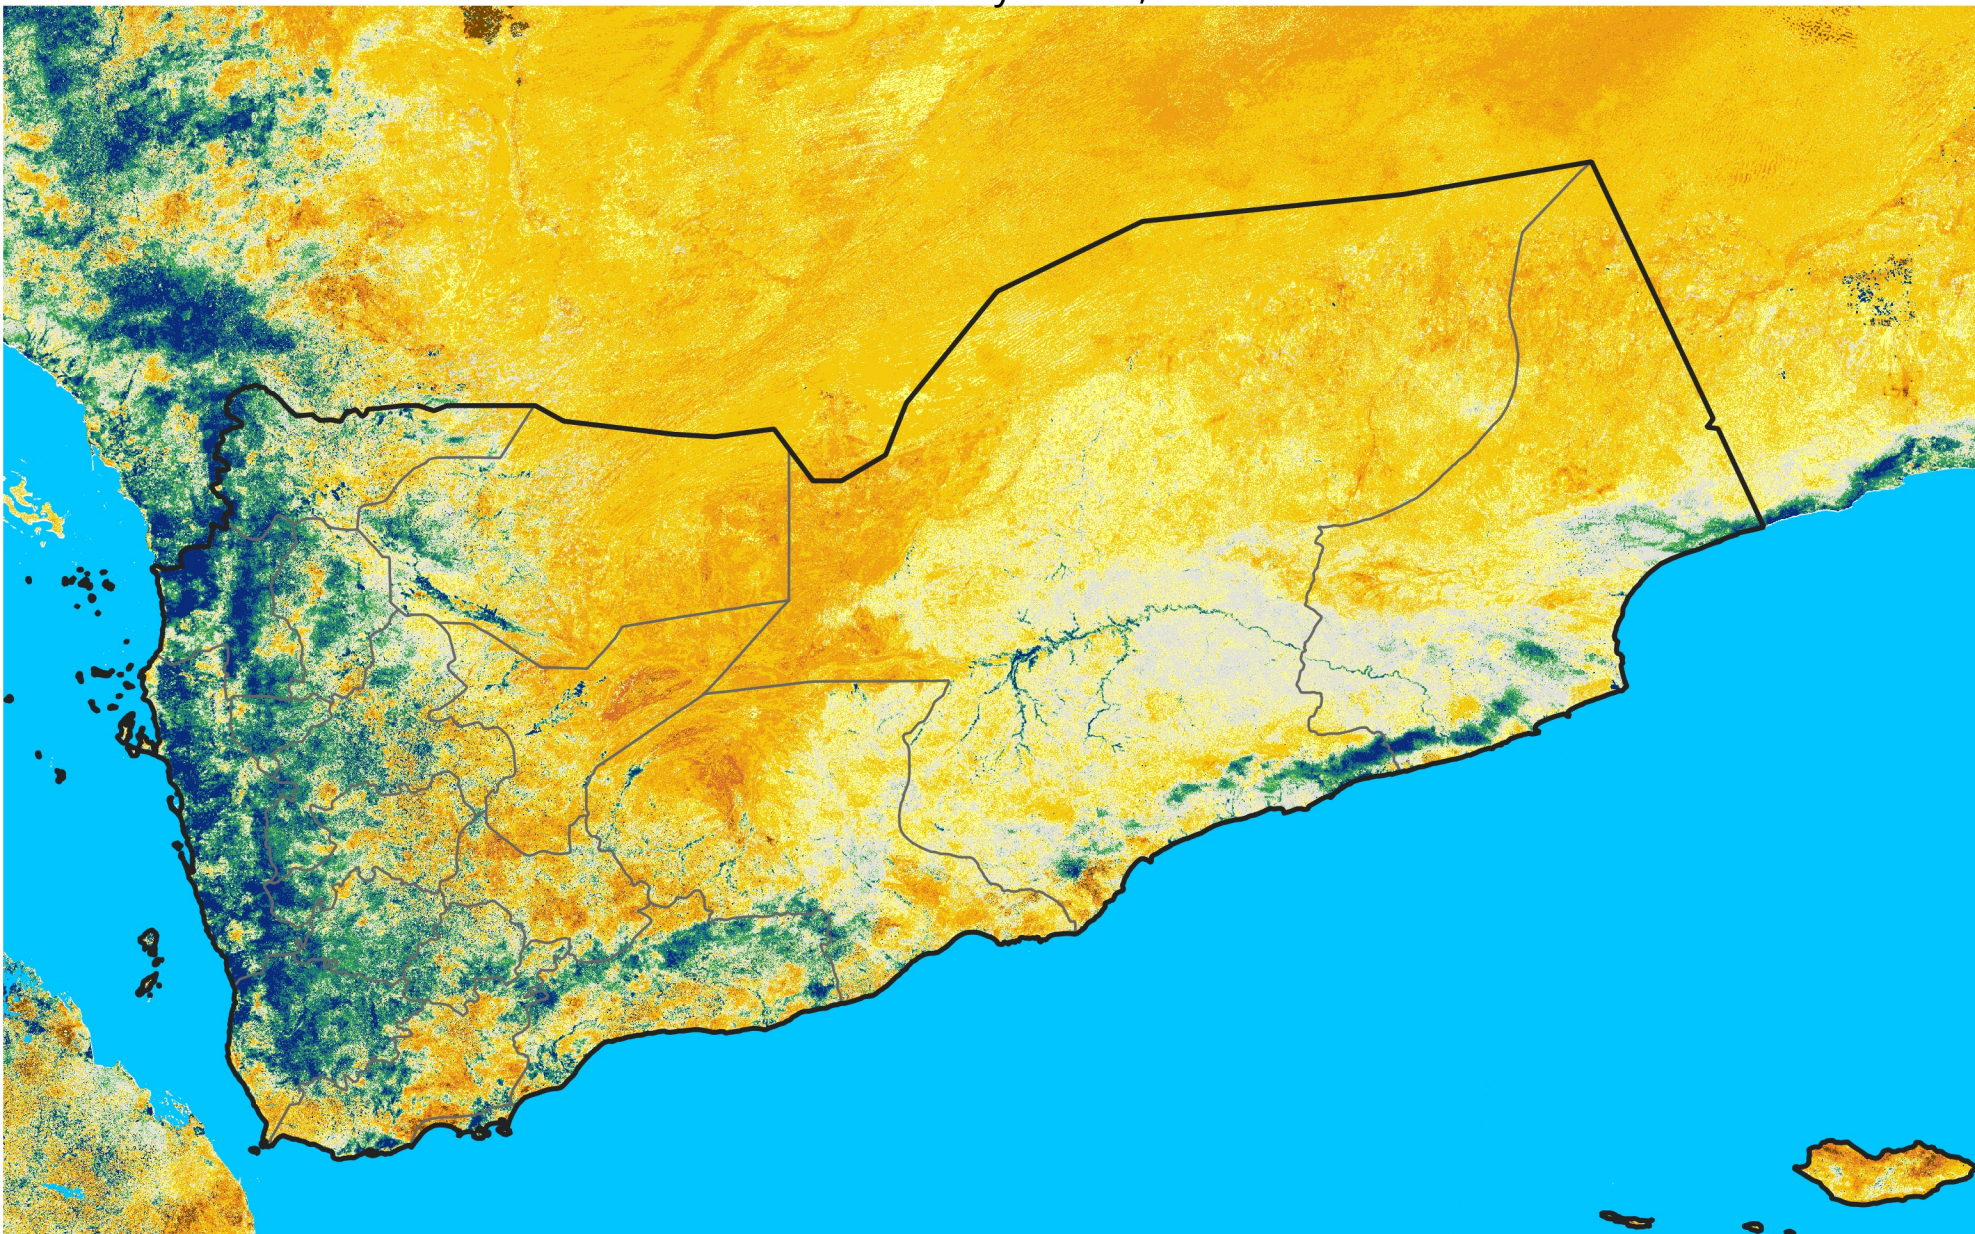

Yemen

Percent of Mean NDVI

2026 / Mean (2012 - 2021)

Period 26 / May 01 - 10, 2026

Percent of Normal