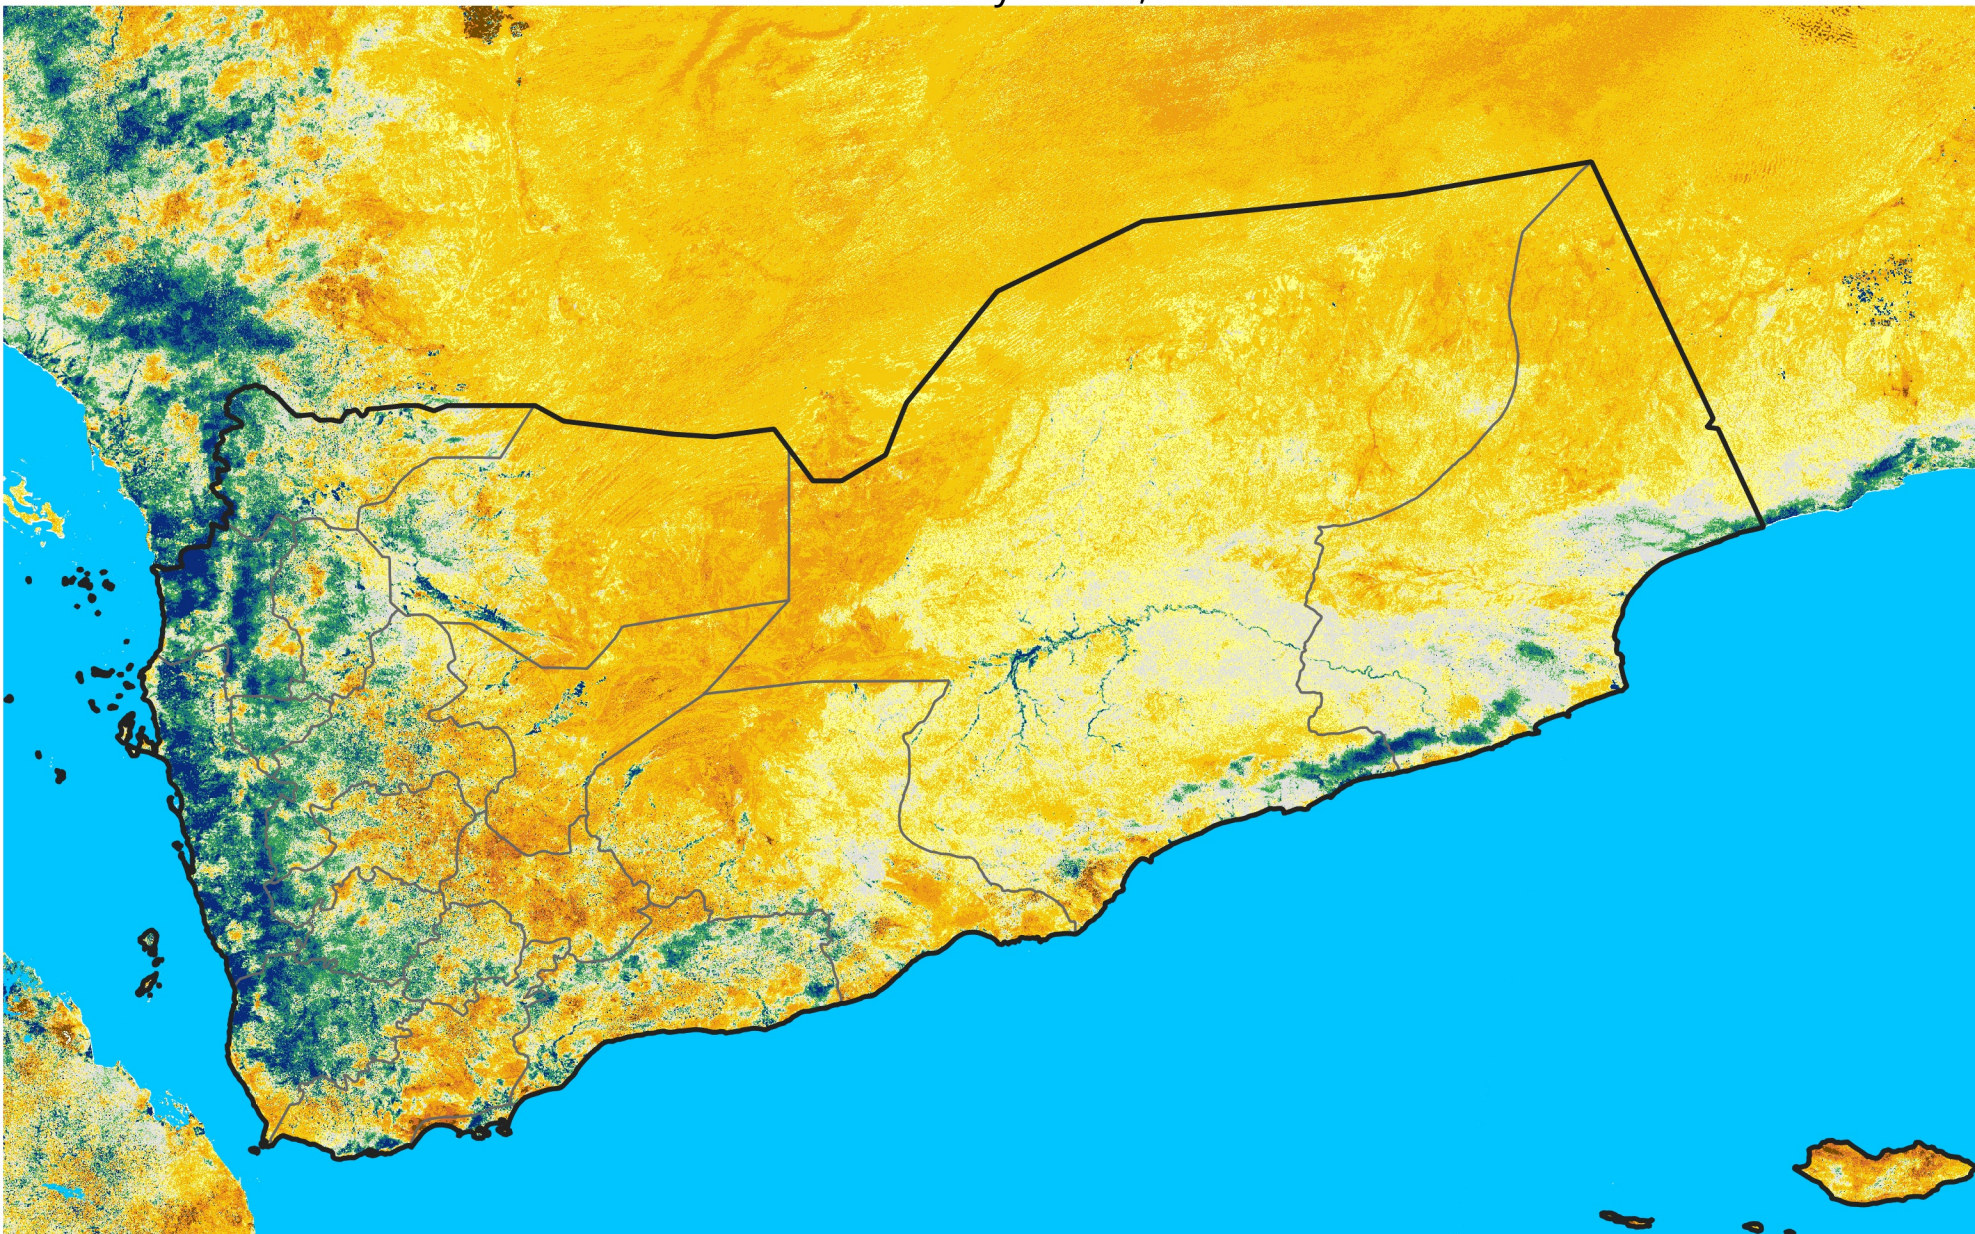

# Yemen

## Percent of Mean NDVI

2026 / Mean (2012 - 2021)

Period 28 / May 11 - 20, 2026