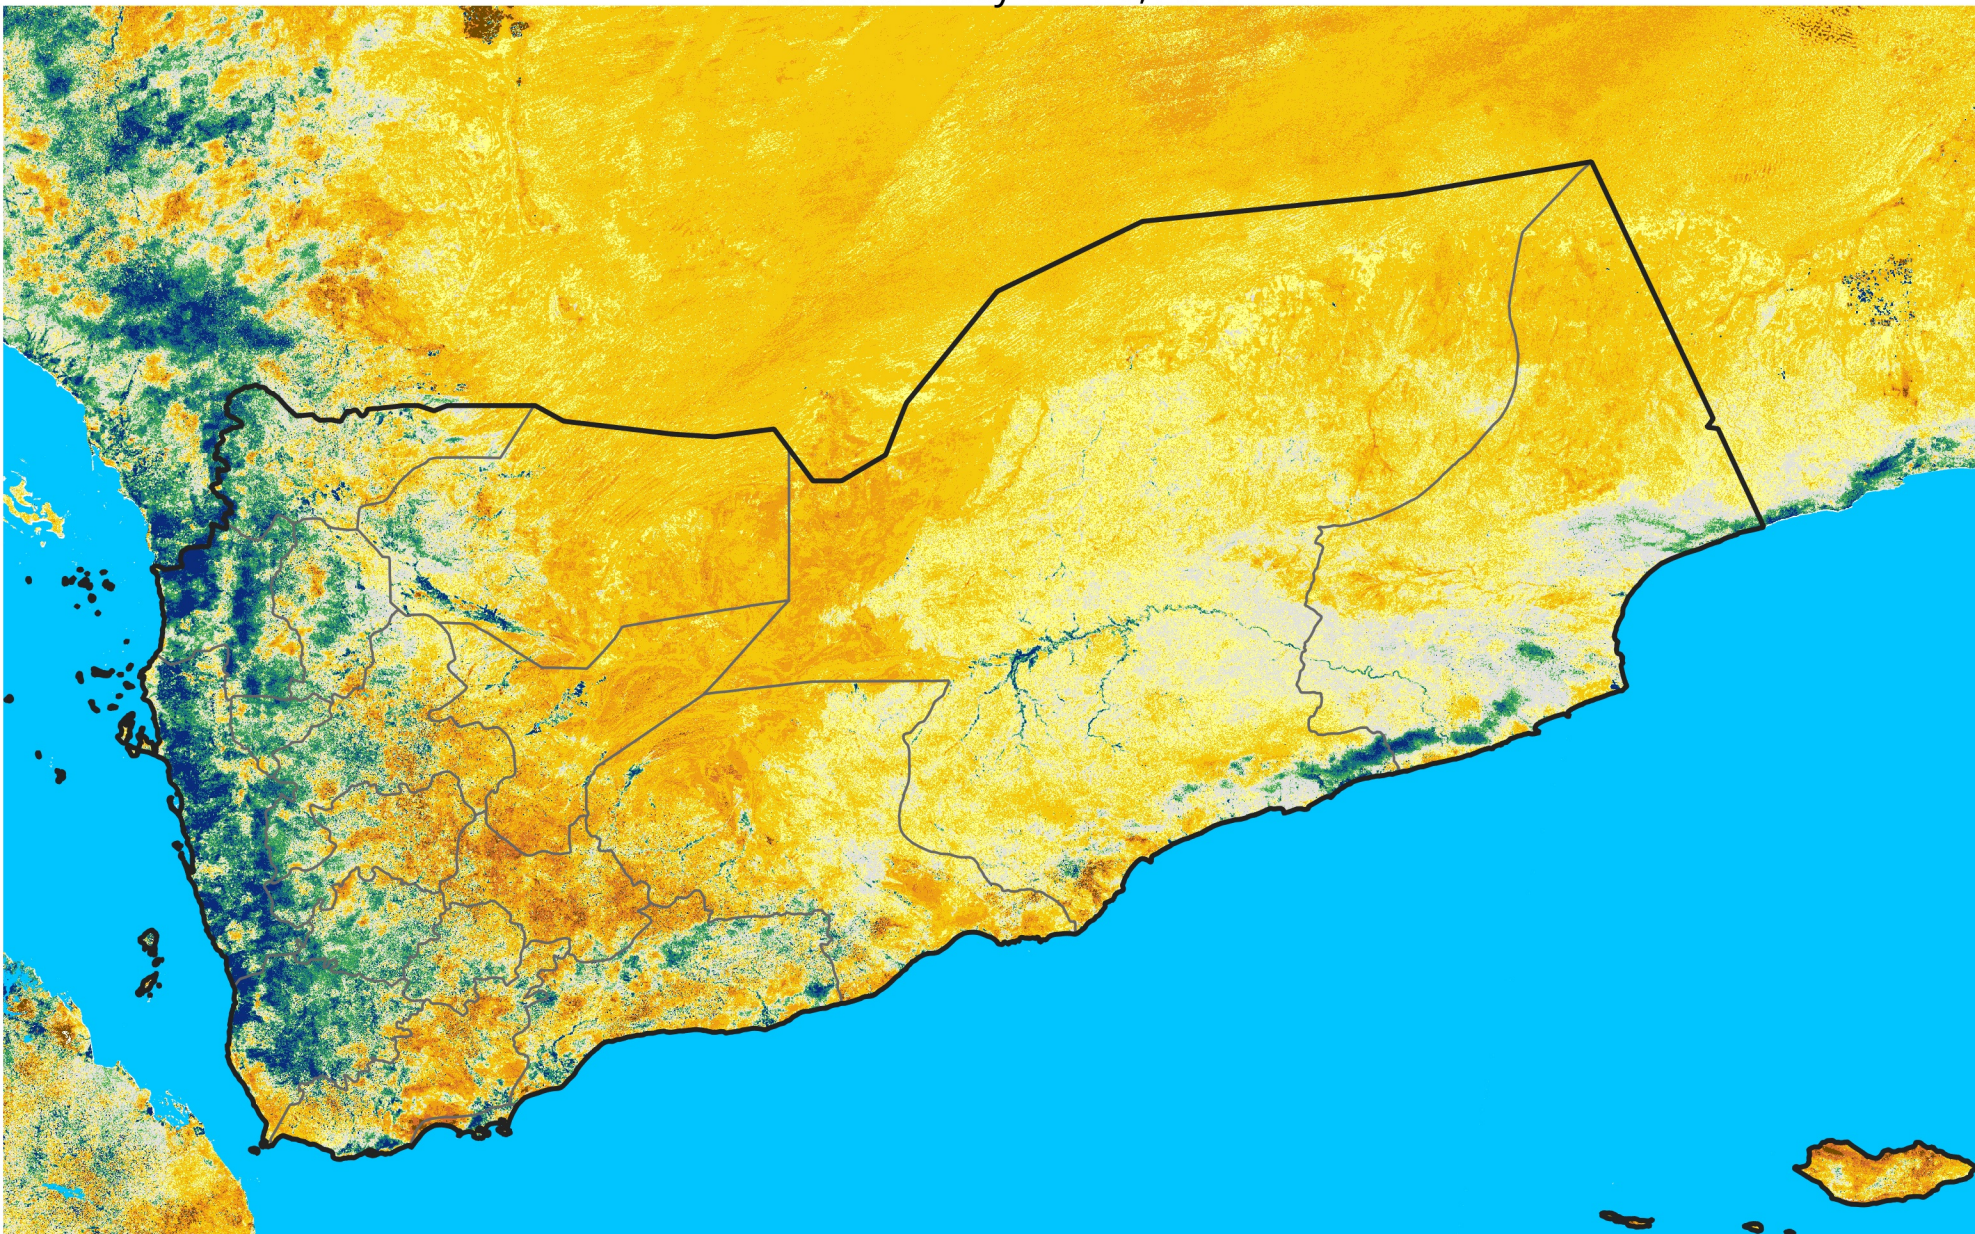

Yemen

Percent of Mean NDVI

2026 / Mean (2012 - 2021)

Period 29 / May 16 - 25, 2026

Percent of Normal