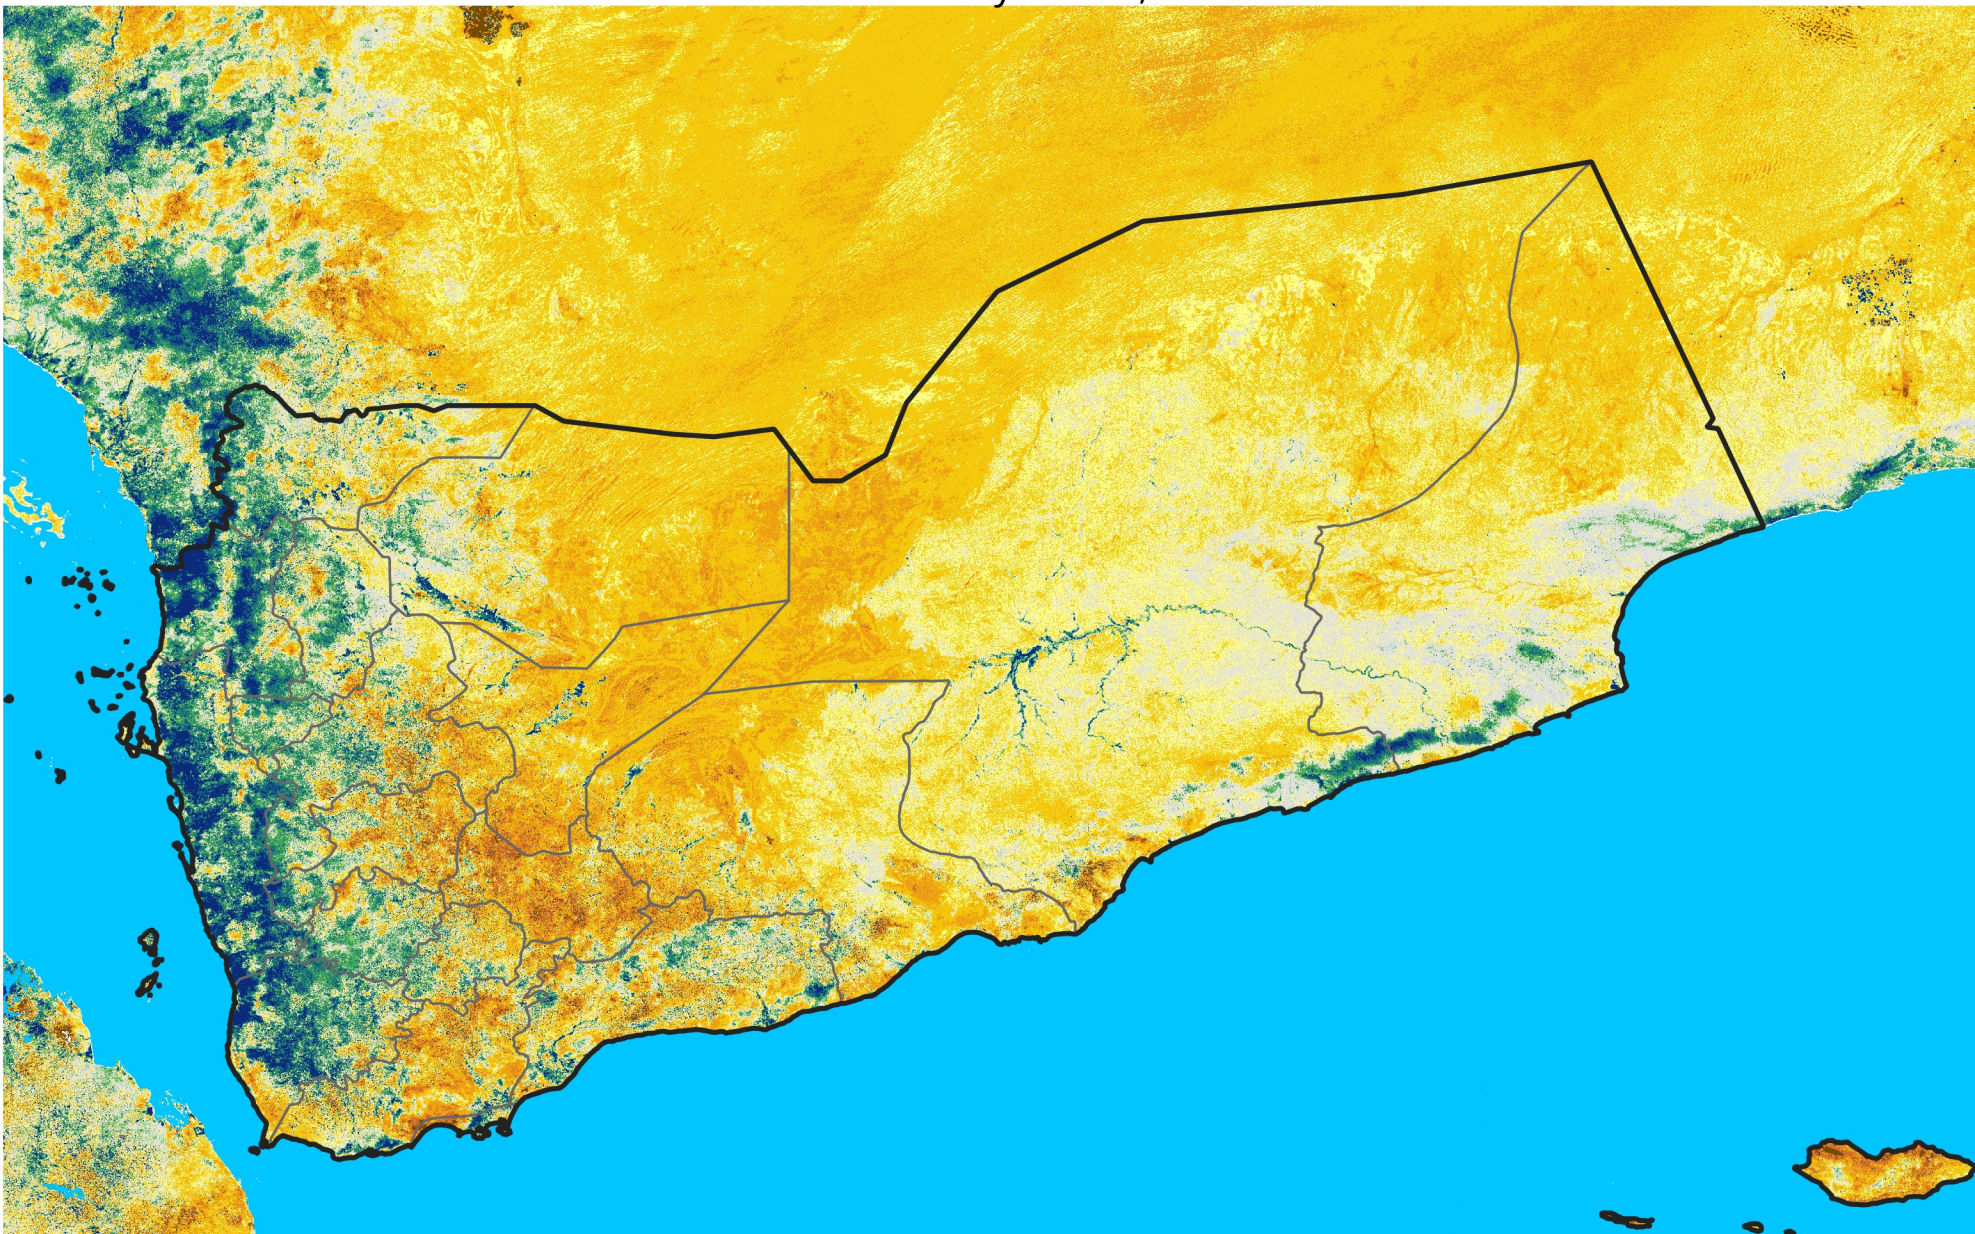

Yemen

Percent of Mean NDVI

2026 / Mean (2012 - 2021)

Period 30 / May 21 - 31, 2026

Percent of Normal