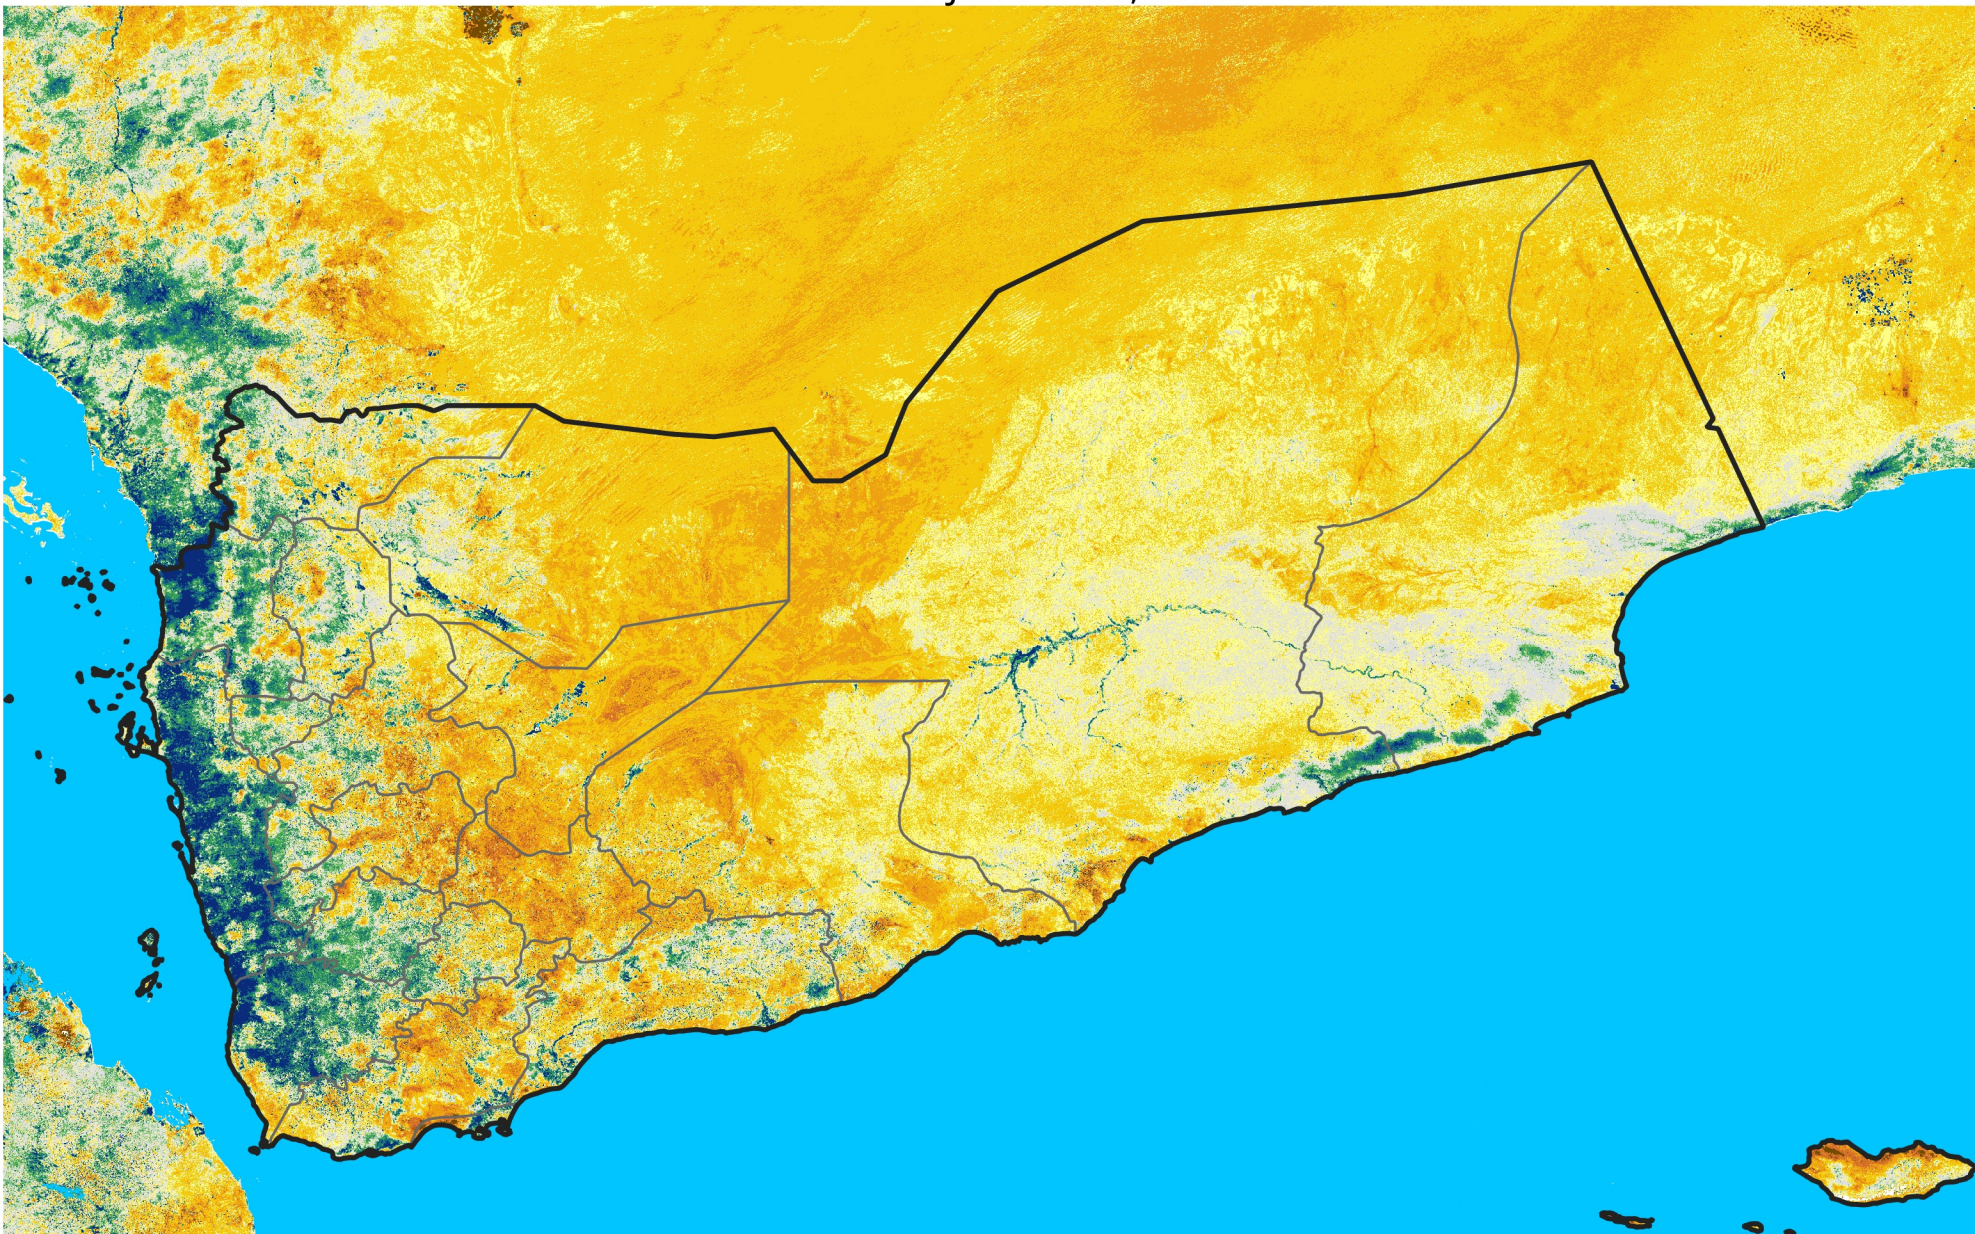

# Yemen

## Percent of Mean NDVI

2026 / Mean (2012 - 2021)

Period 32 / Jun 01 - 10, 2026