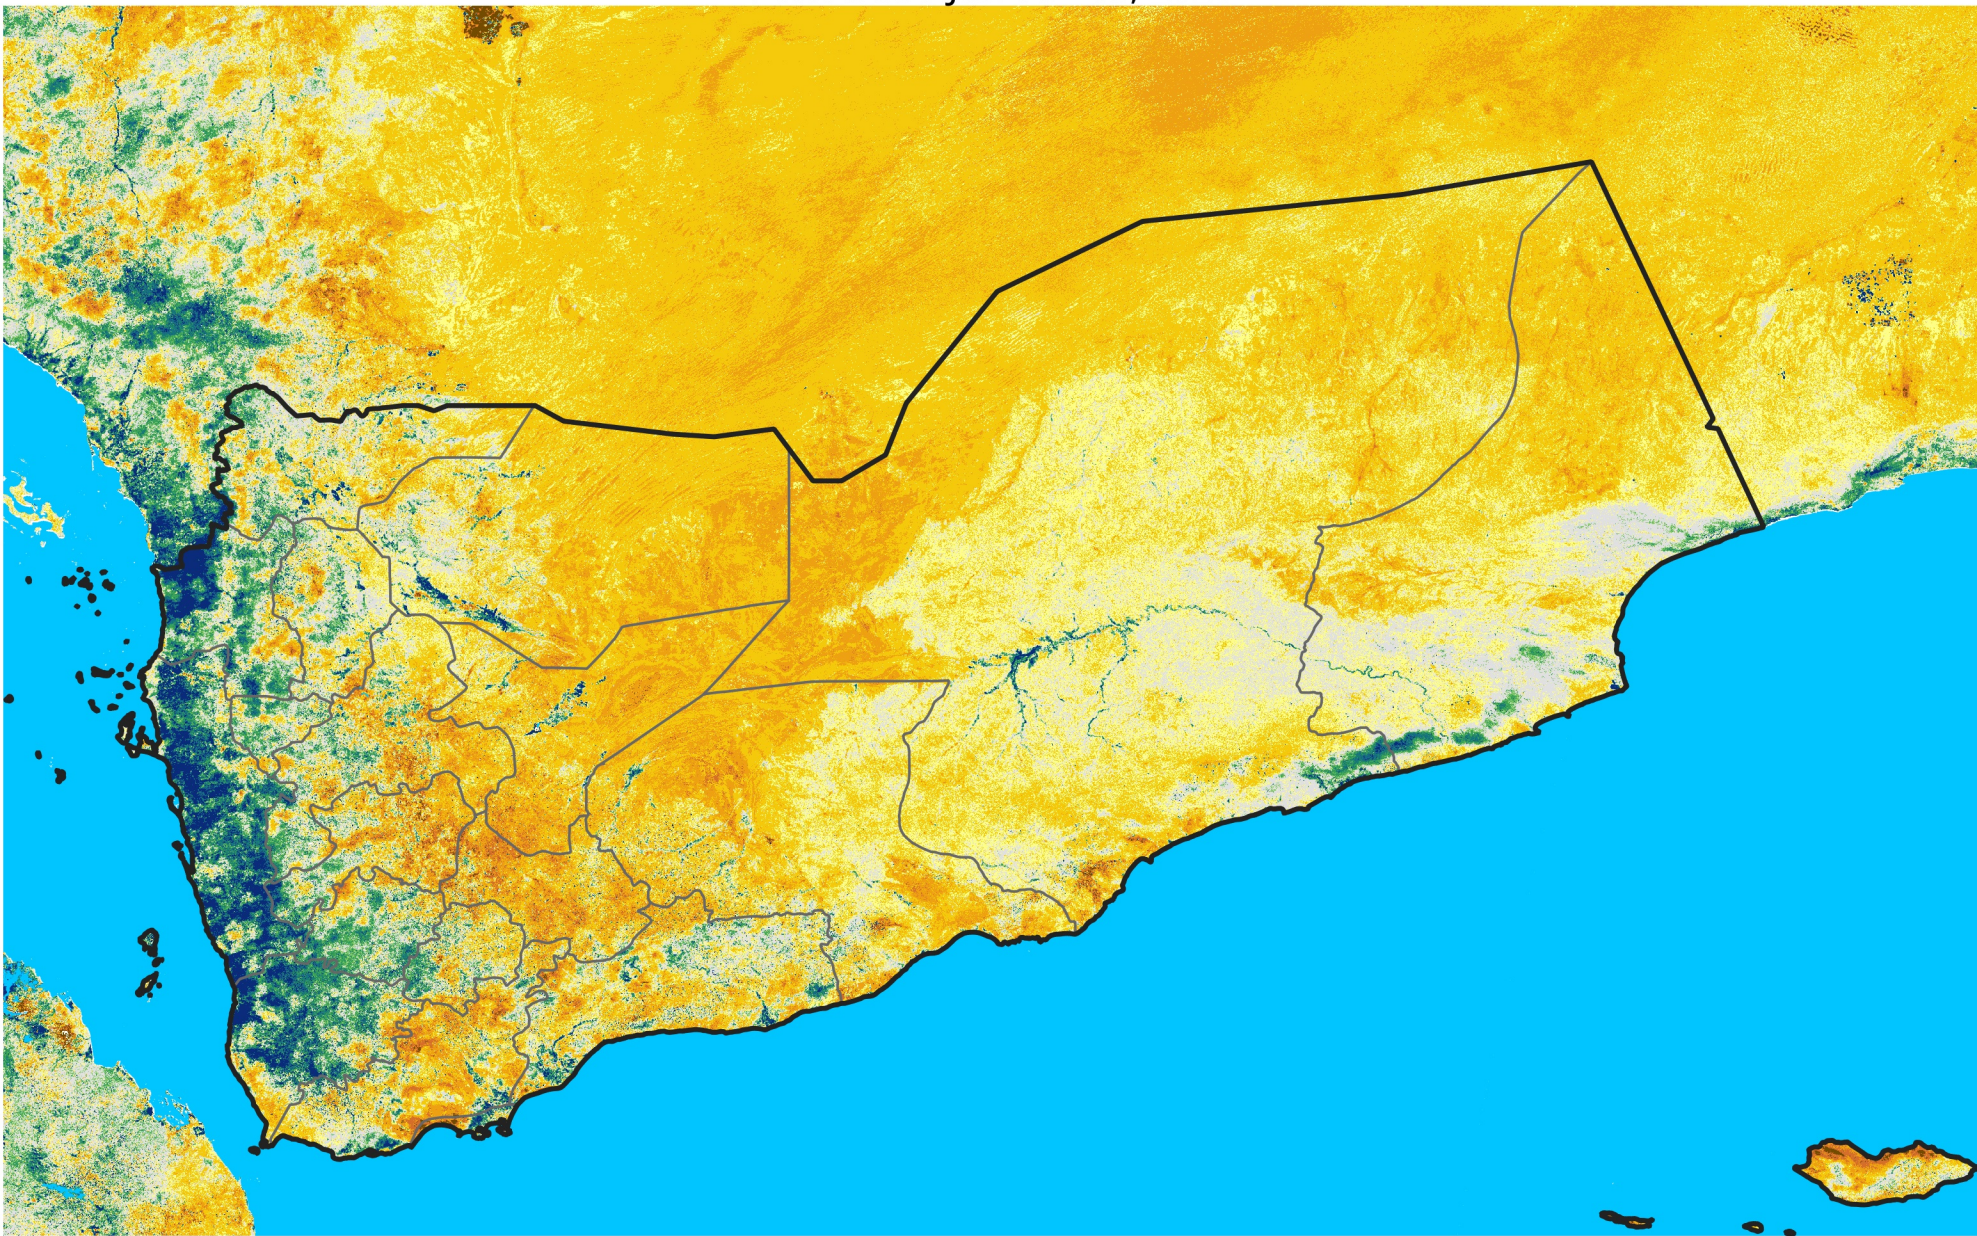

Yemen

Percent of Mean NDVI

2026 / Mean (2012 - 2021)

Period 33 / Jun 06 - 15, 2026

Percent of Normal