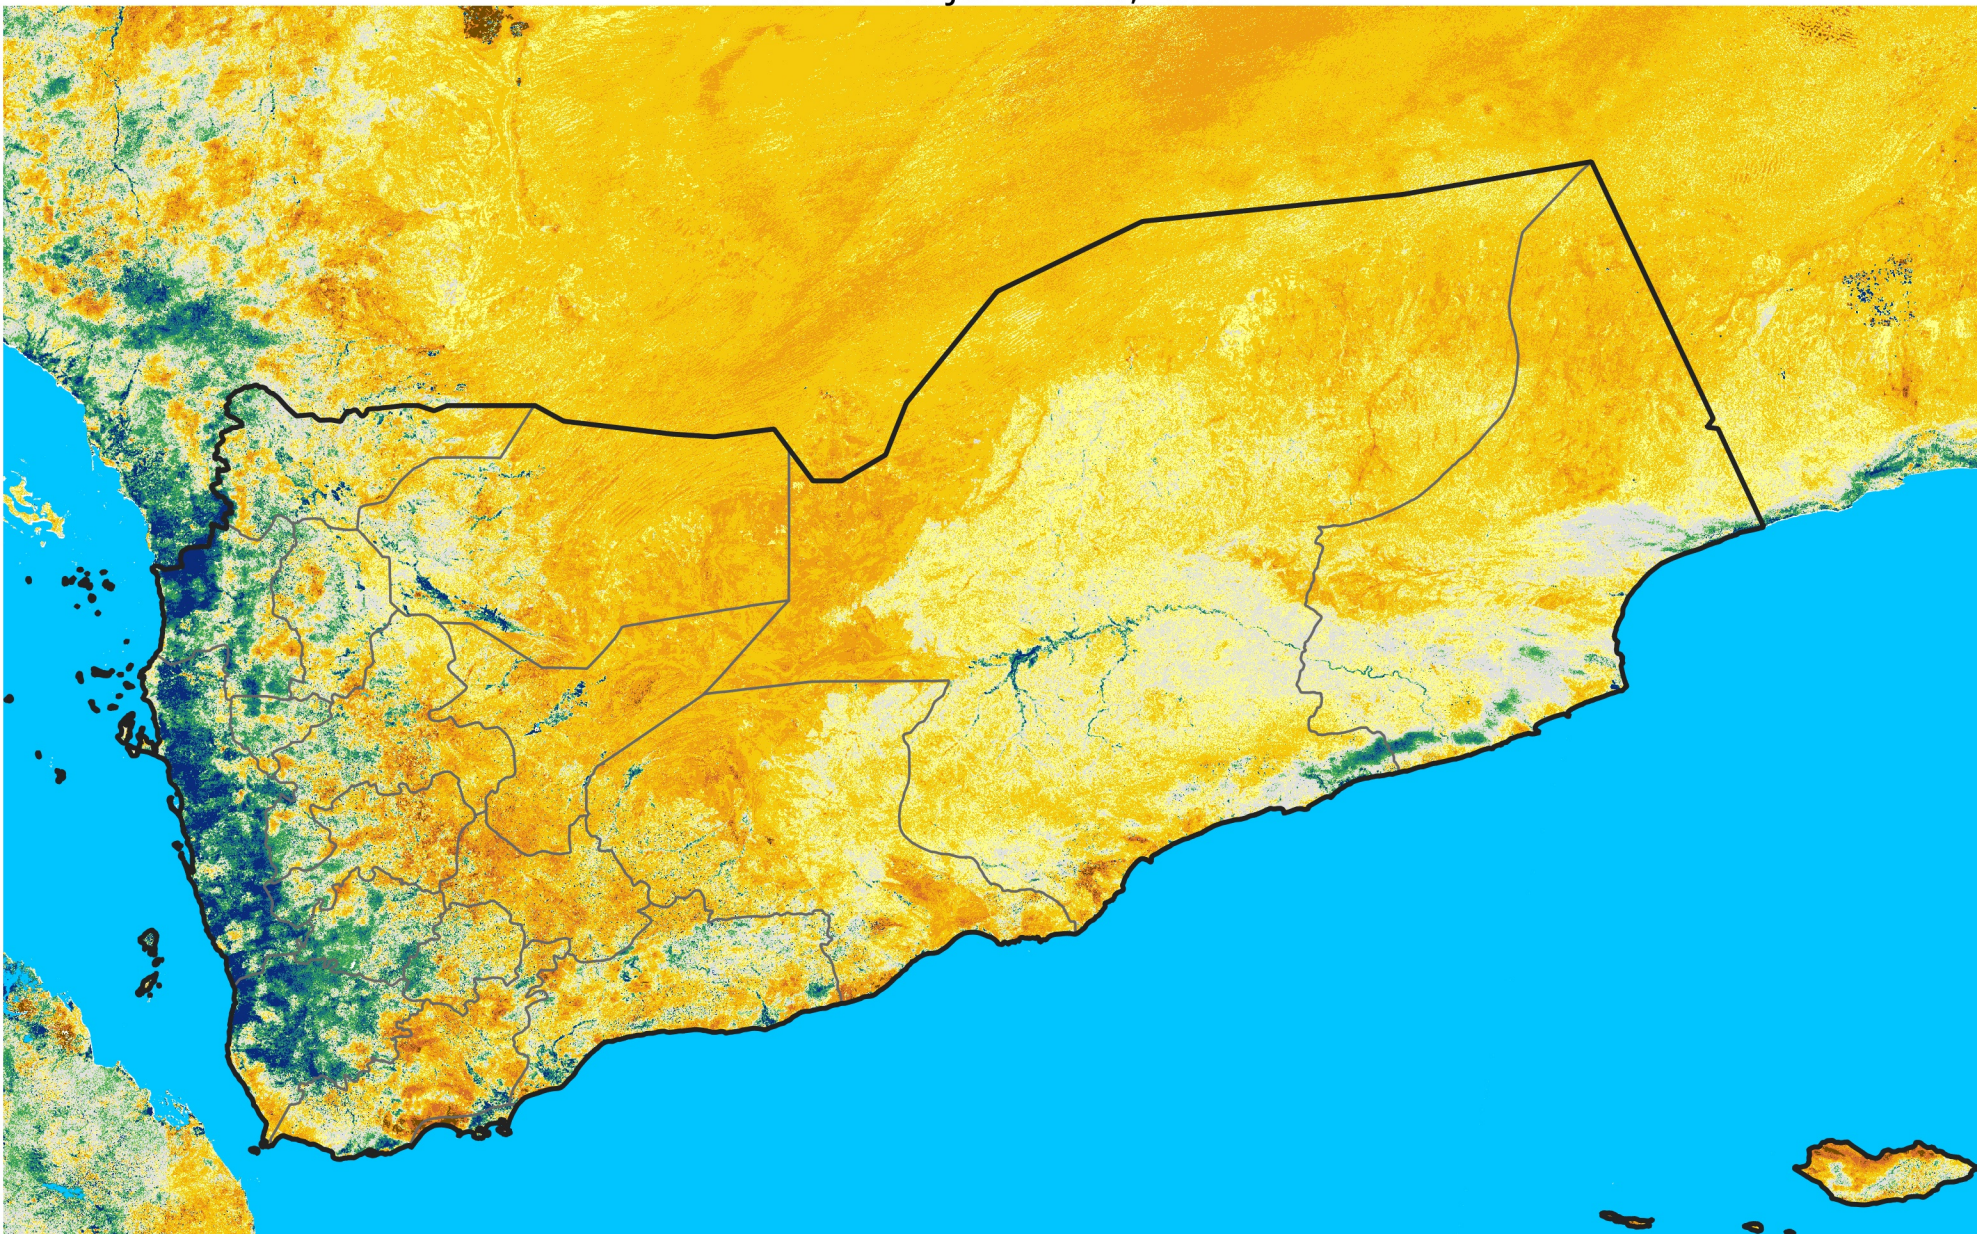

Yemen

Percent of Mean NDVI

2026 / Mean (2012 - 2021)

Period 34 / Jun 11 - 20, 2026

Percent of Normal