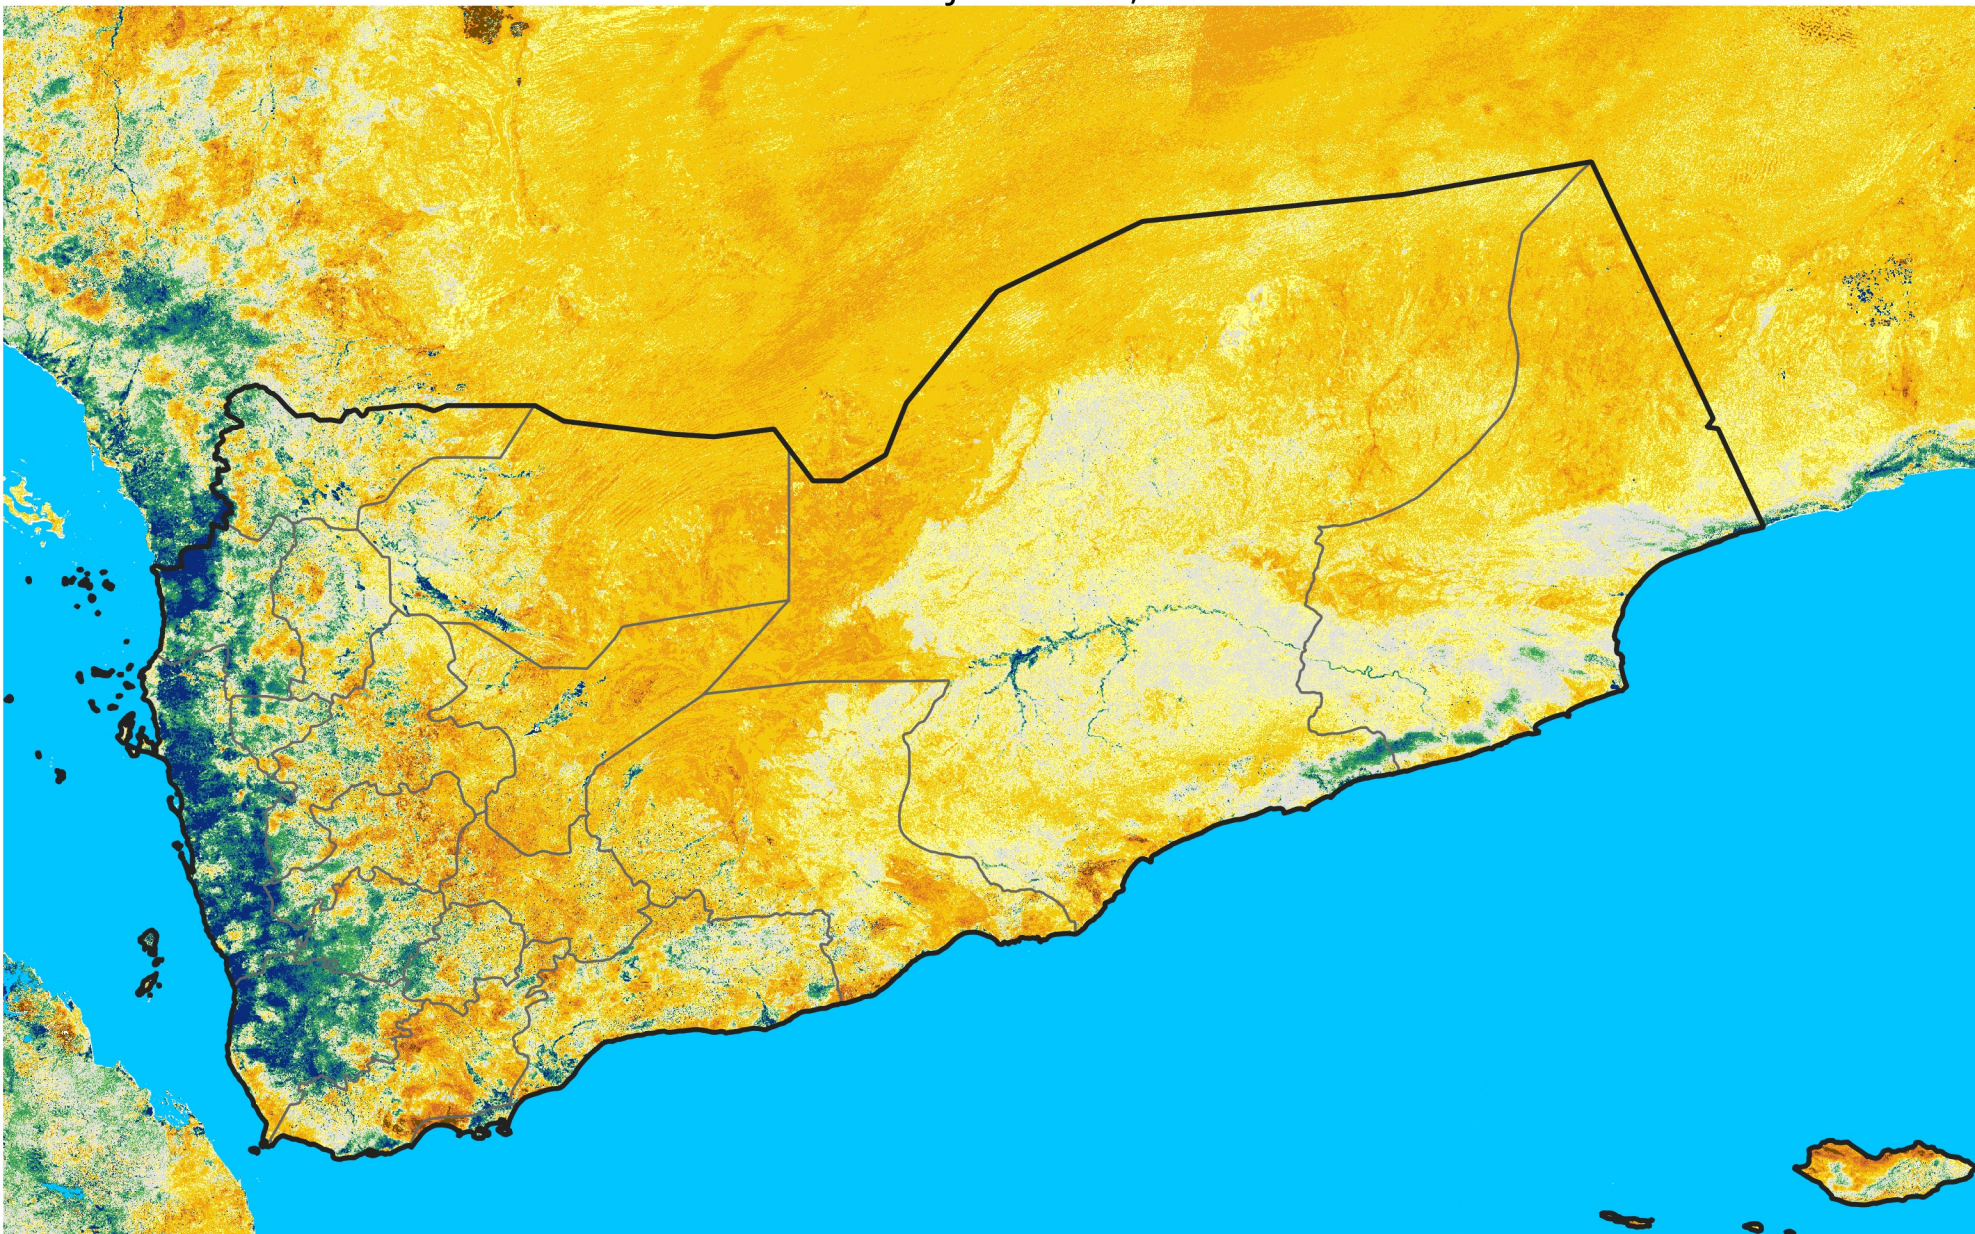

# Yemen

## Percent of Mean NDVI

2026 / Mean (2012 - 2021)

Period 35 / Jun 16 - 25, 2026