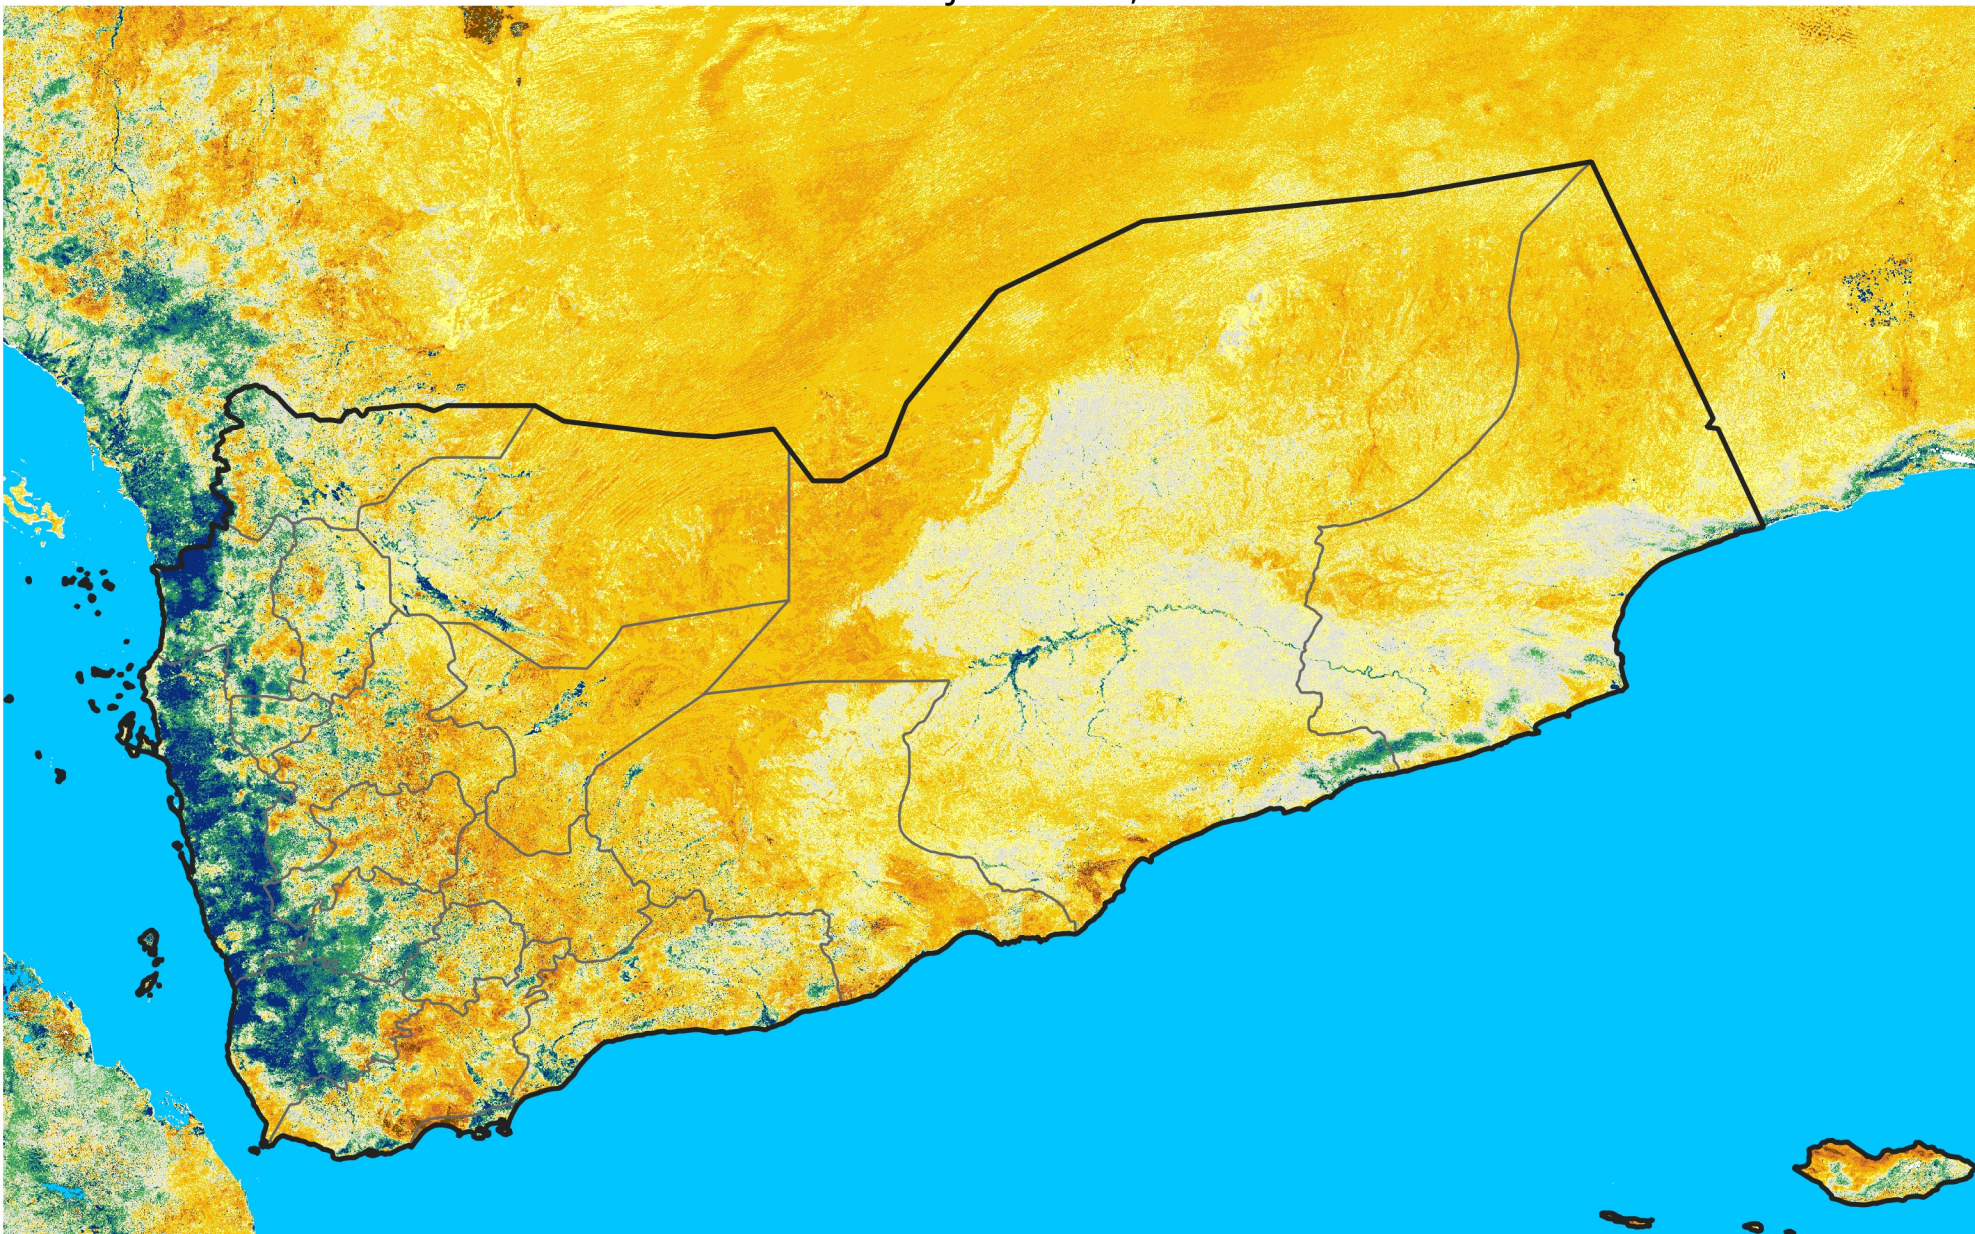

Yemen

Percent of Mean NDVI

2026 / Mean (2012 - 2021)

Period 36 / Jun 21 - 30, 2026

Percent of Normal