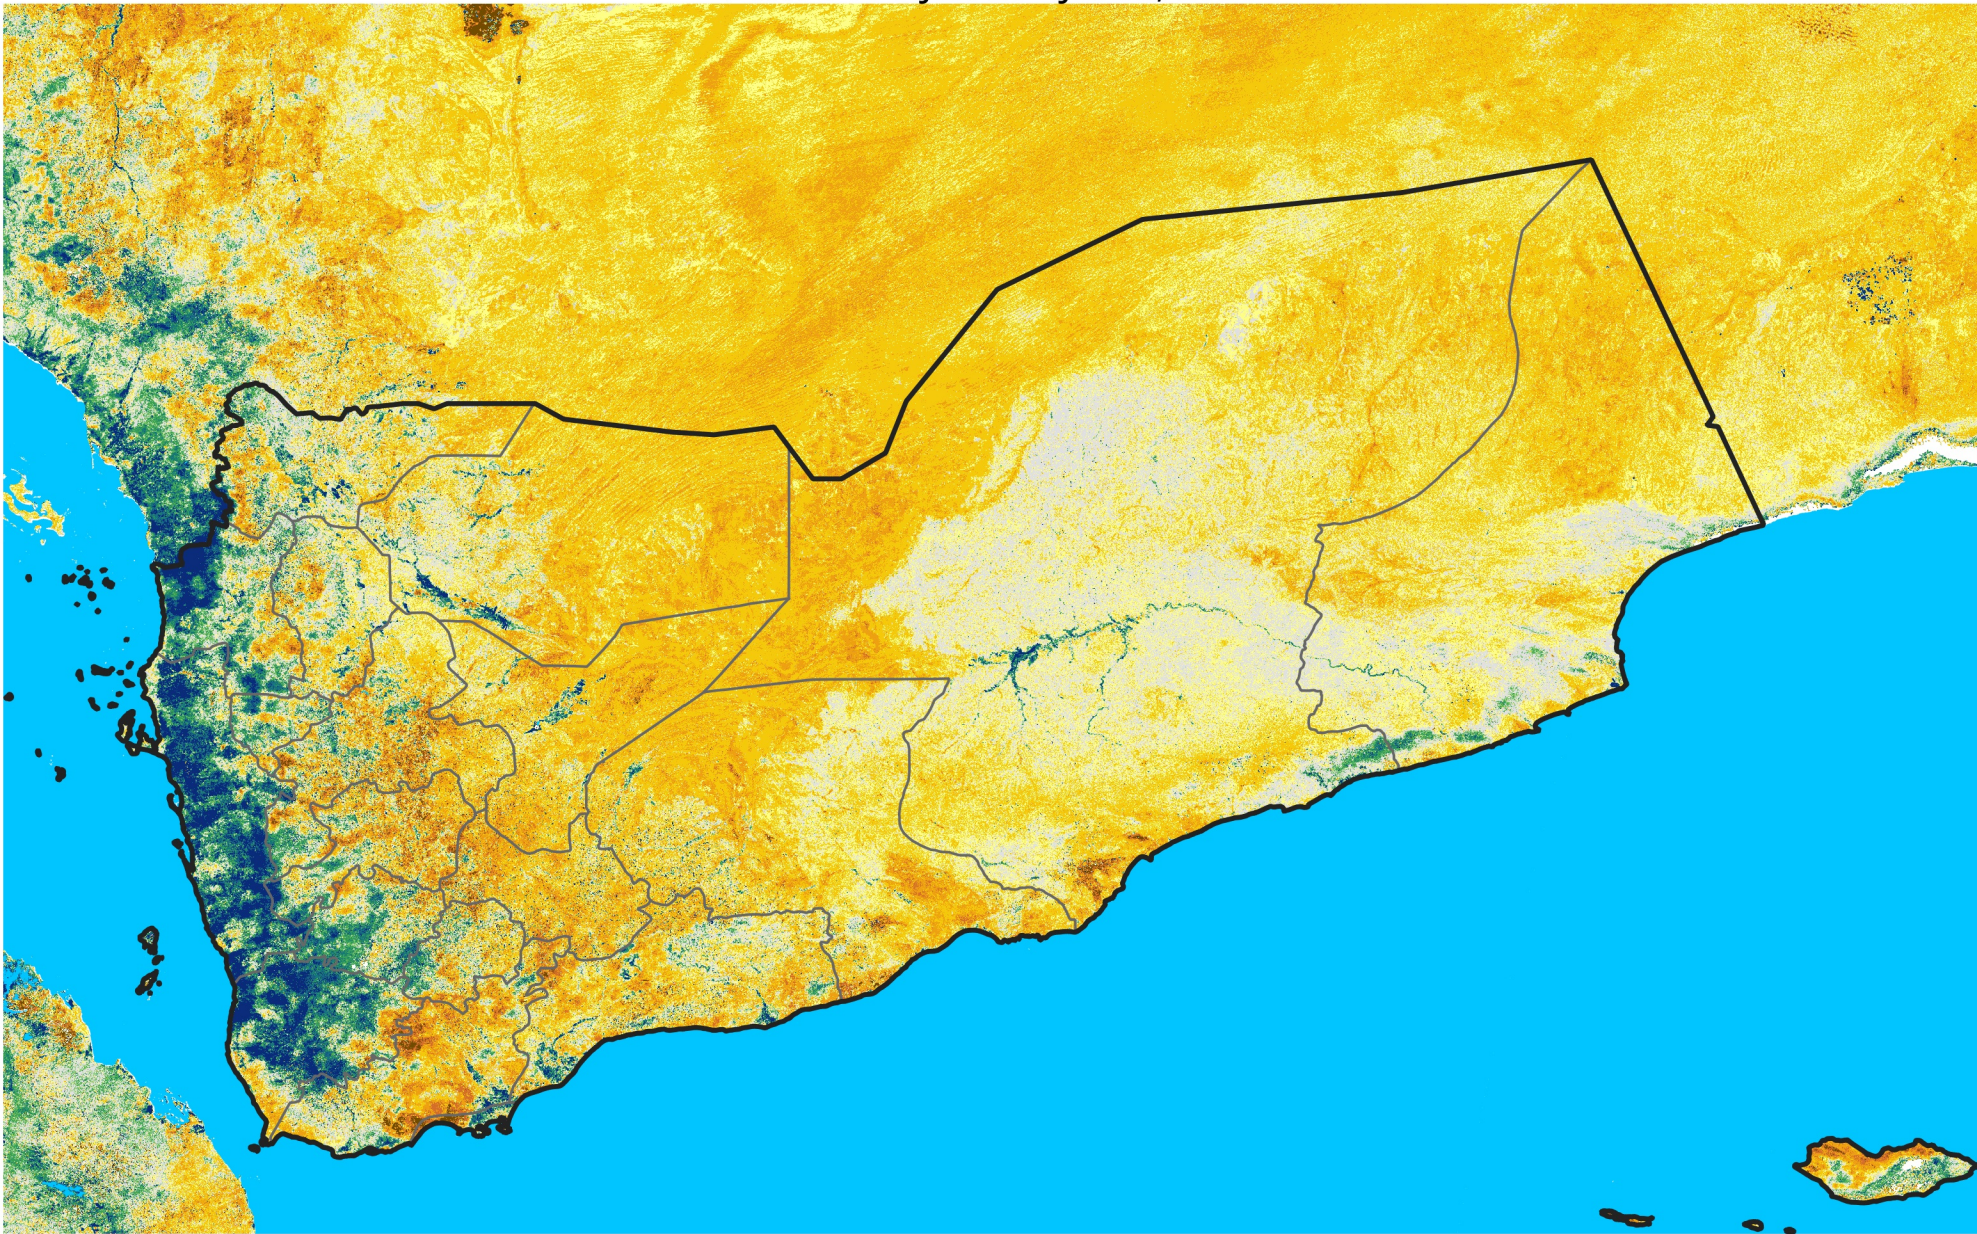

# Yemen

## Percent of Mean NDVI

2026 / Mean (2012 - 2021)

Period 37 / Jun 26 - Jul 05, 2026