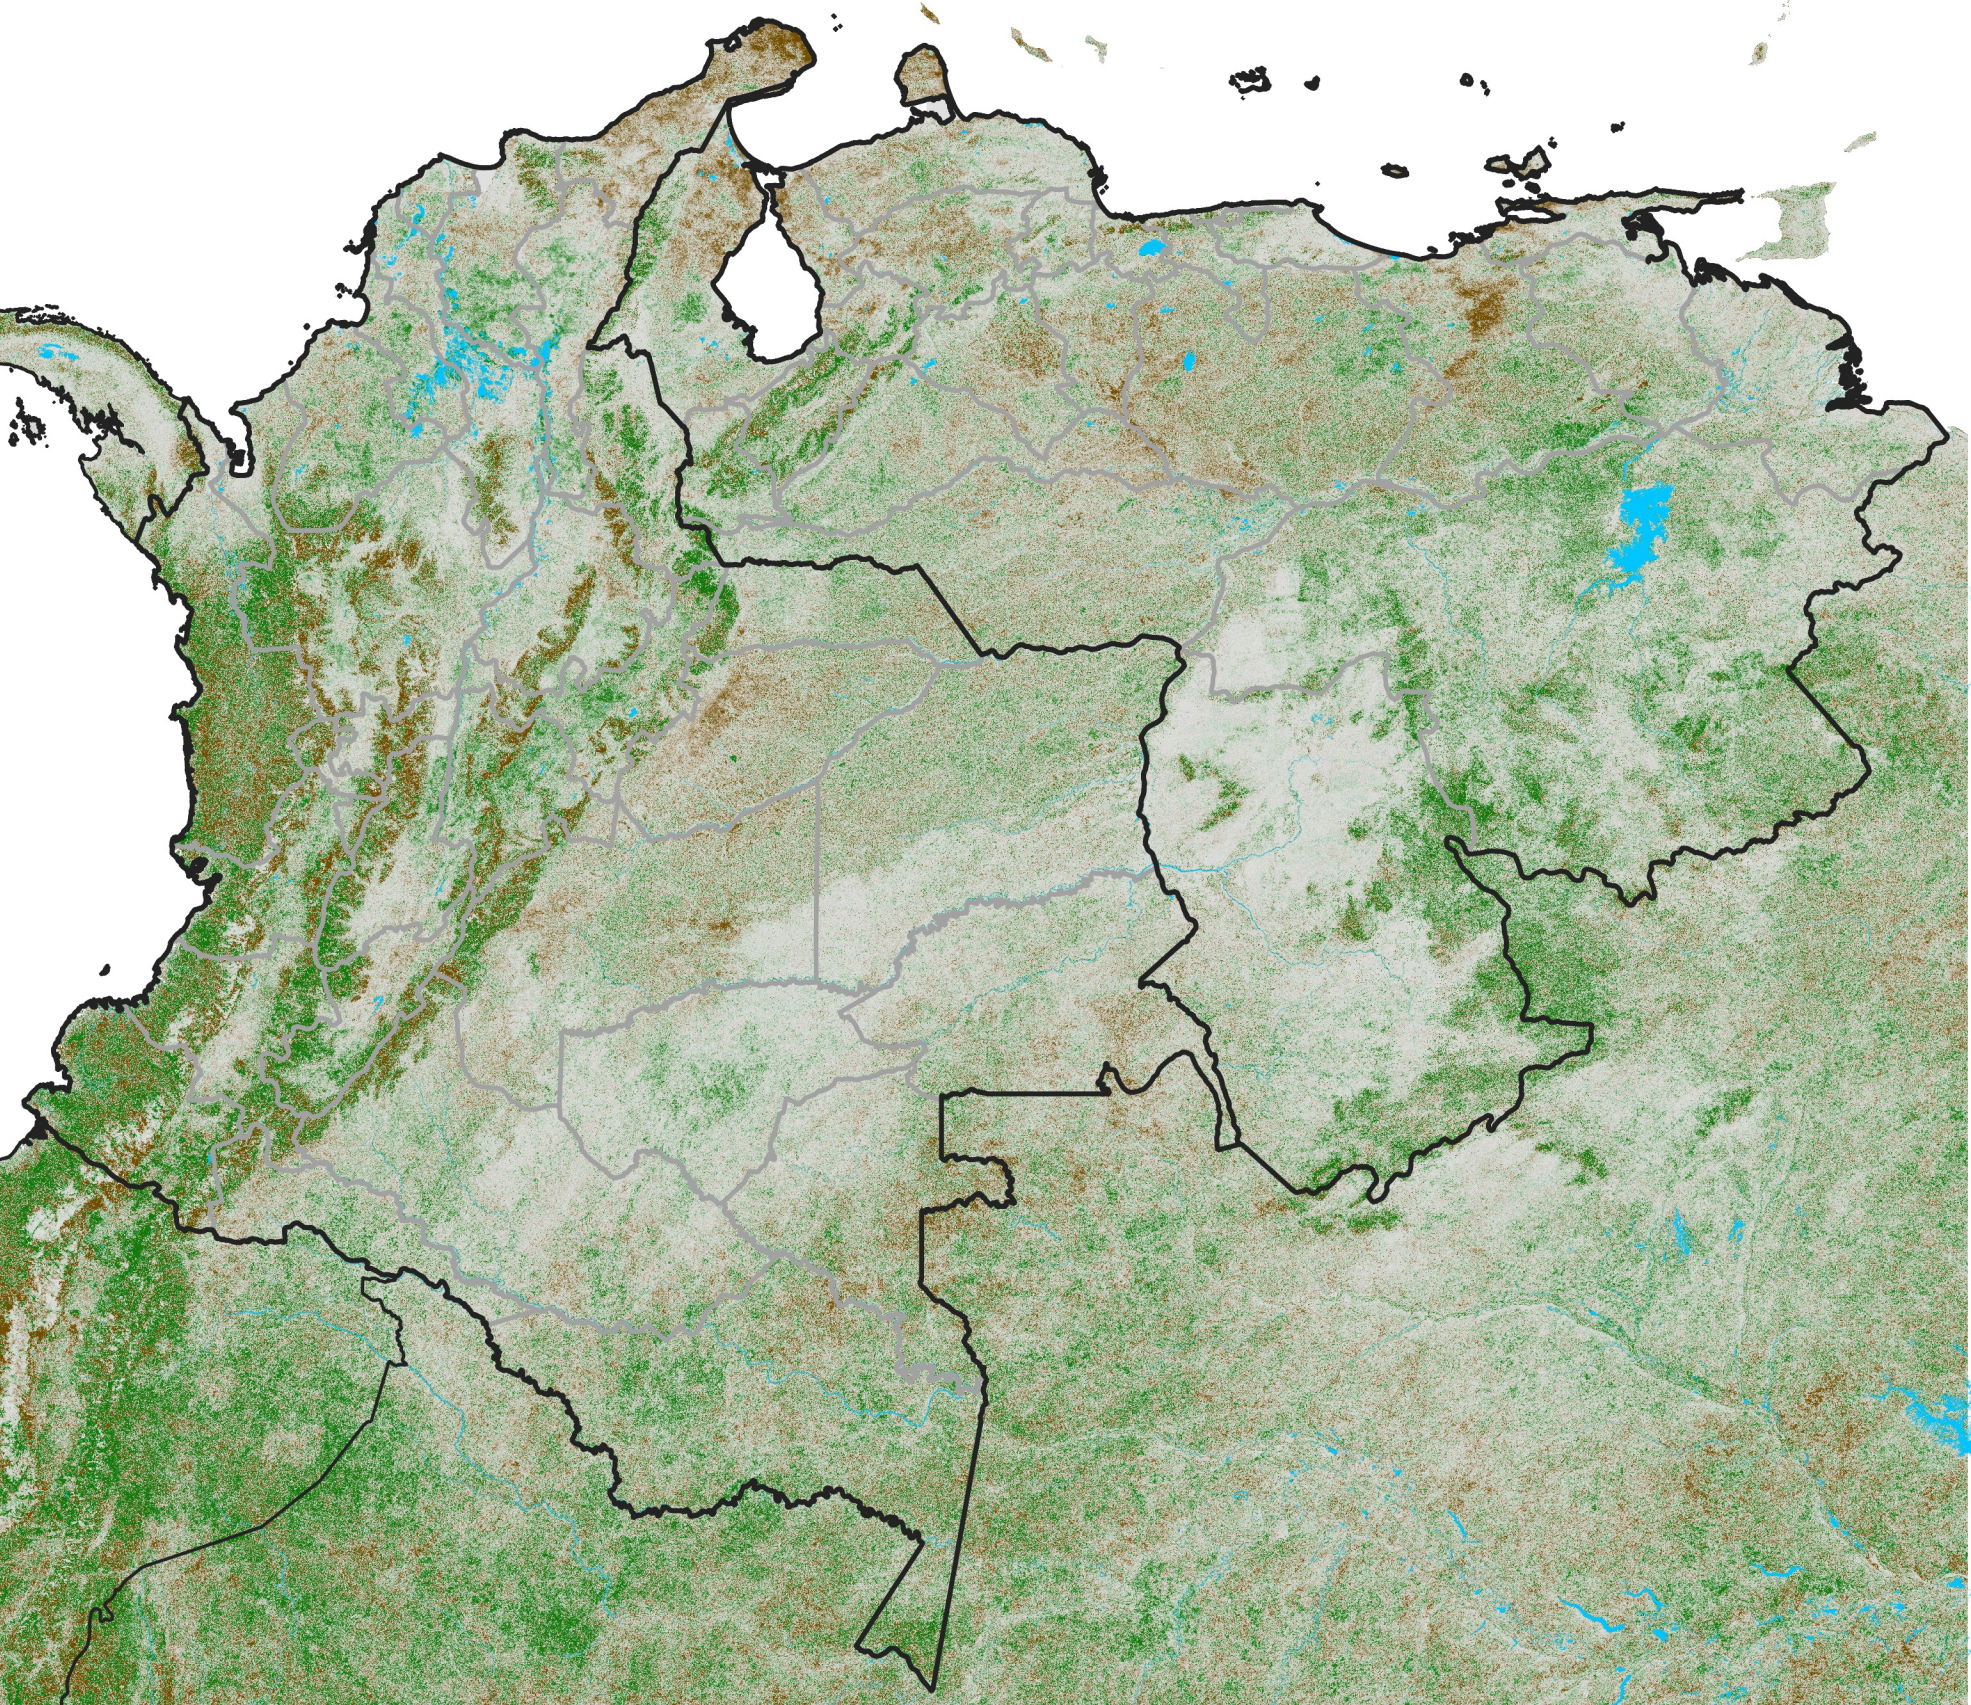

Colombia Venezuela NDVI Difference

2014 minus 2013

Period 03 / January 21 - 31, 2014

NDVI Difference

< -0.3 -0.2 -0.1 -0.05 0.05 0.1 0.2 >0.3

Negative

No Difference

Positive