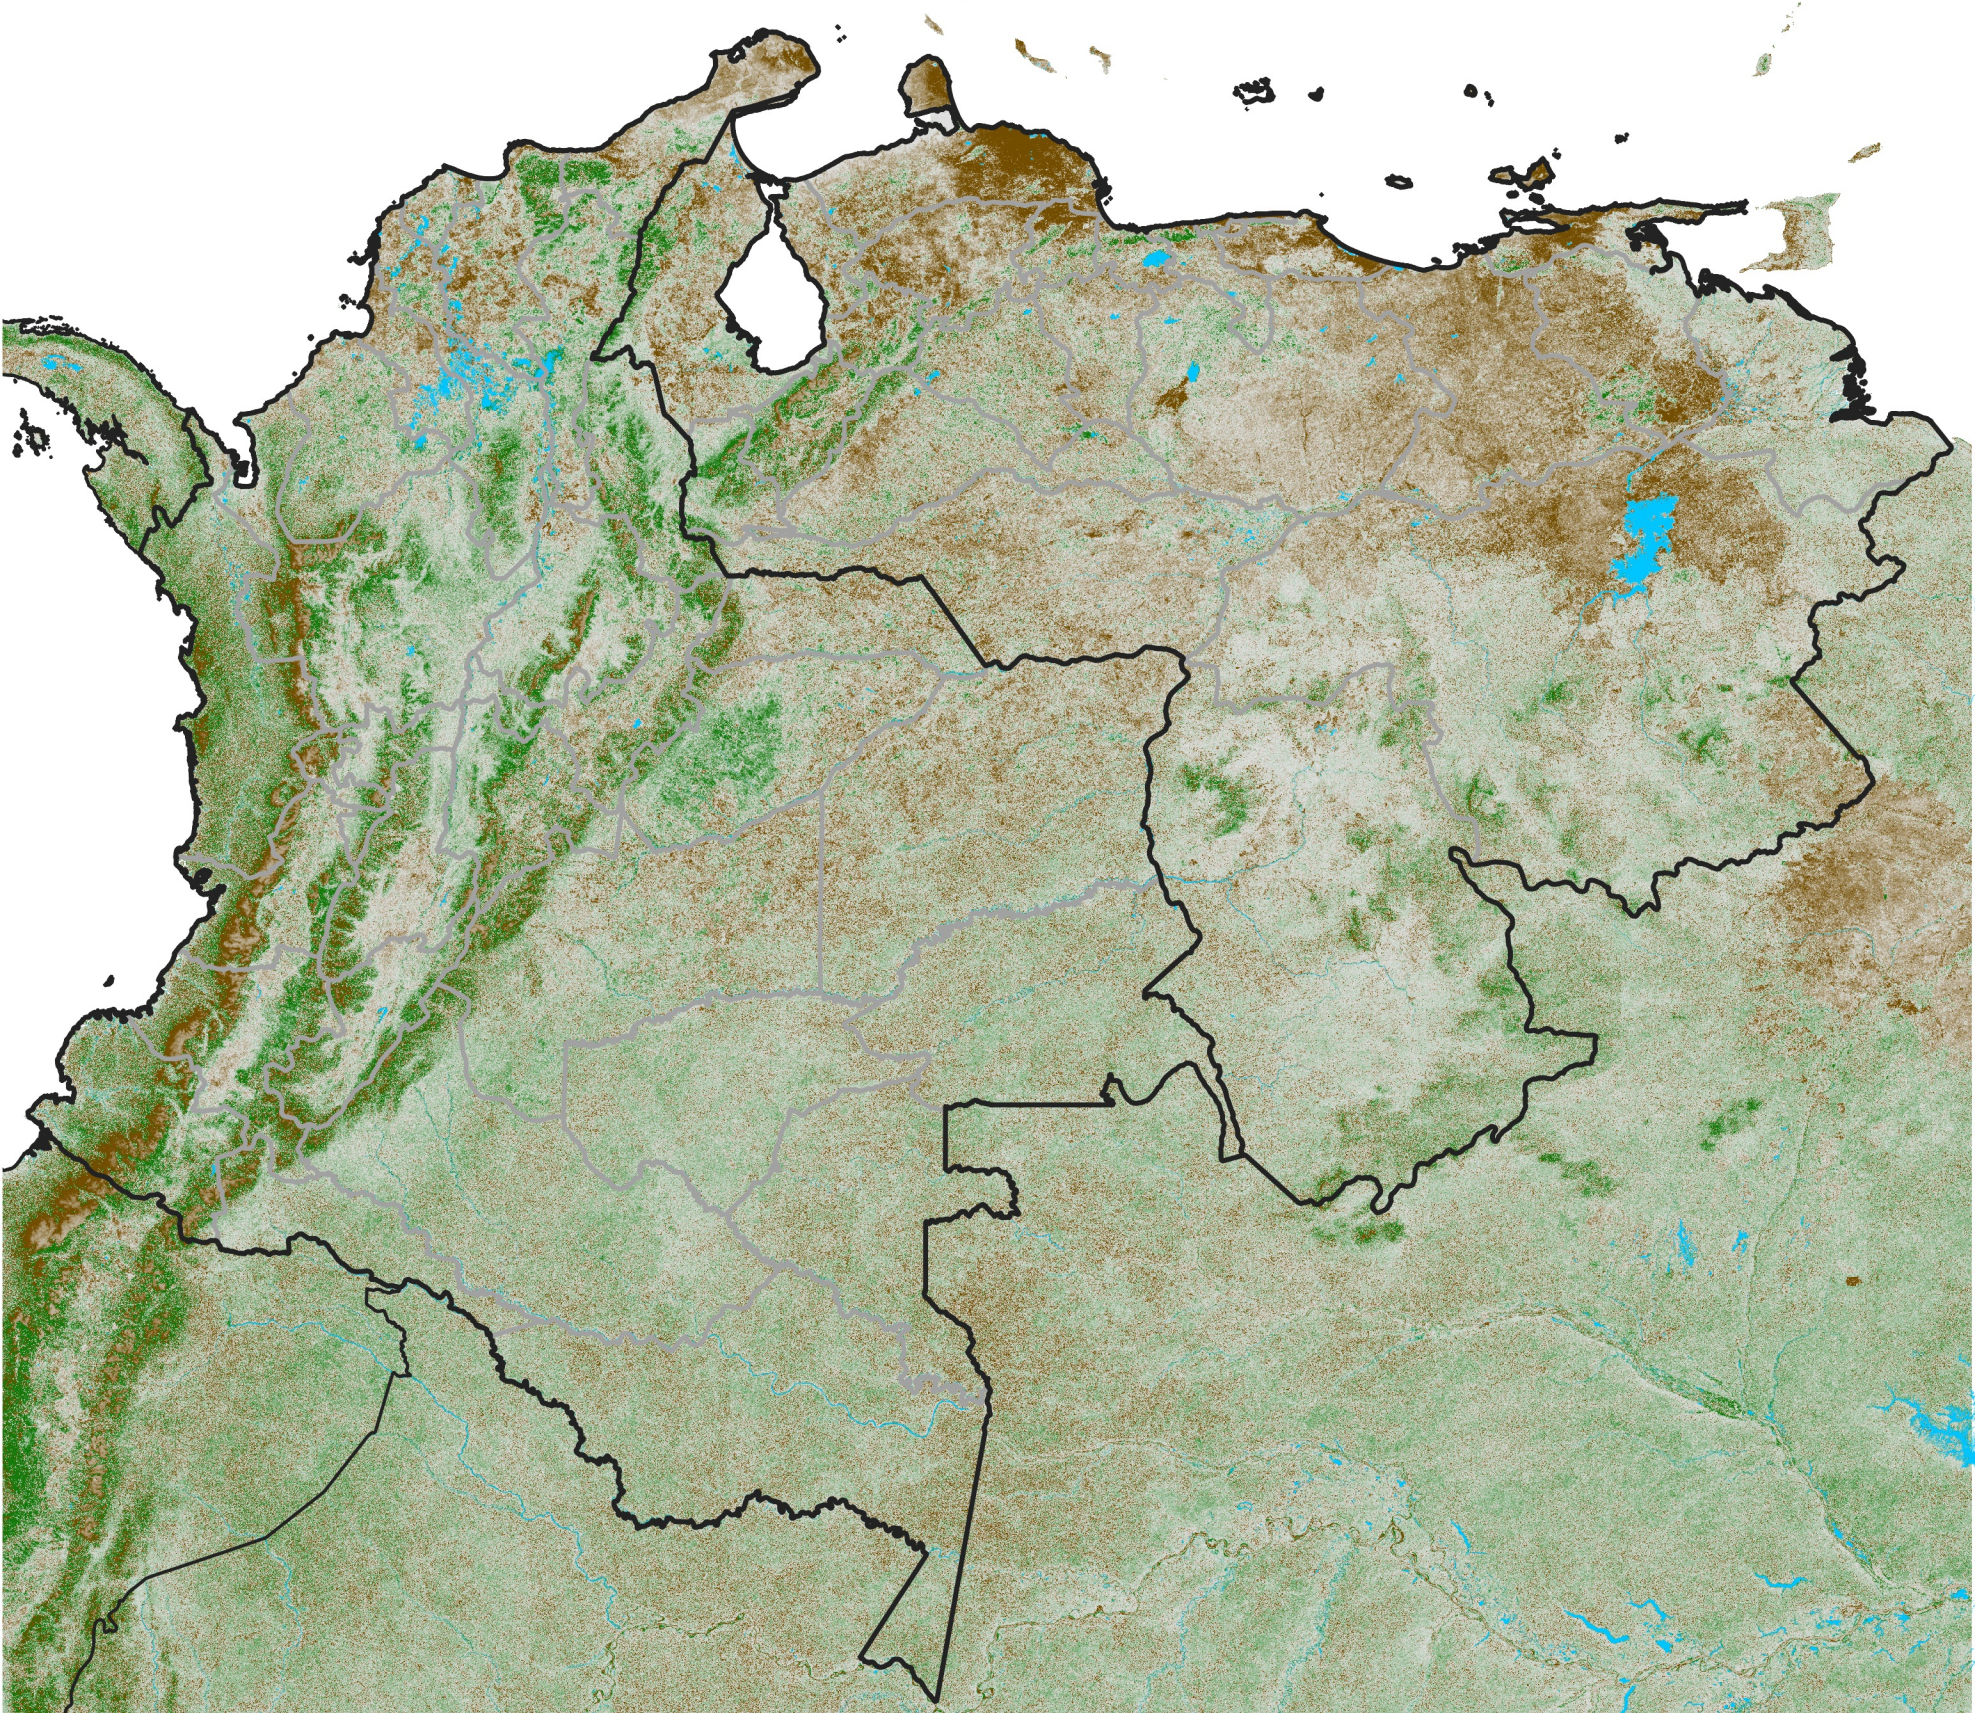

Colombia Venezuela NDVI Anomaly

2003 minus mean (2003 - 2022)

Period 10 / April 01 - 10, 2003

NDVI Anomaly

< -0.3 -0.2 -0.1 -0.05 0.05 0.1 0.2 > 0.3

Negative

No Difference

Positive