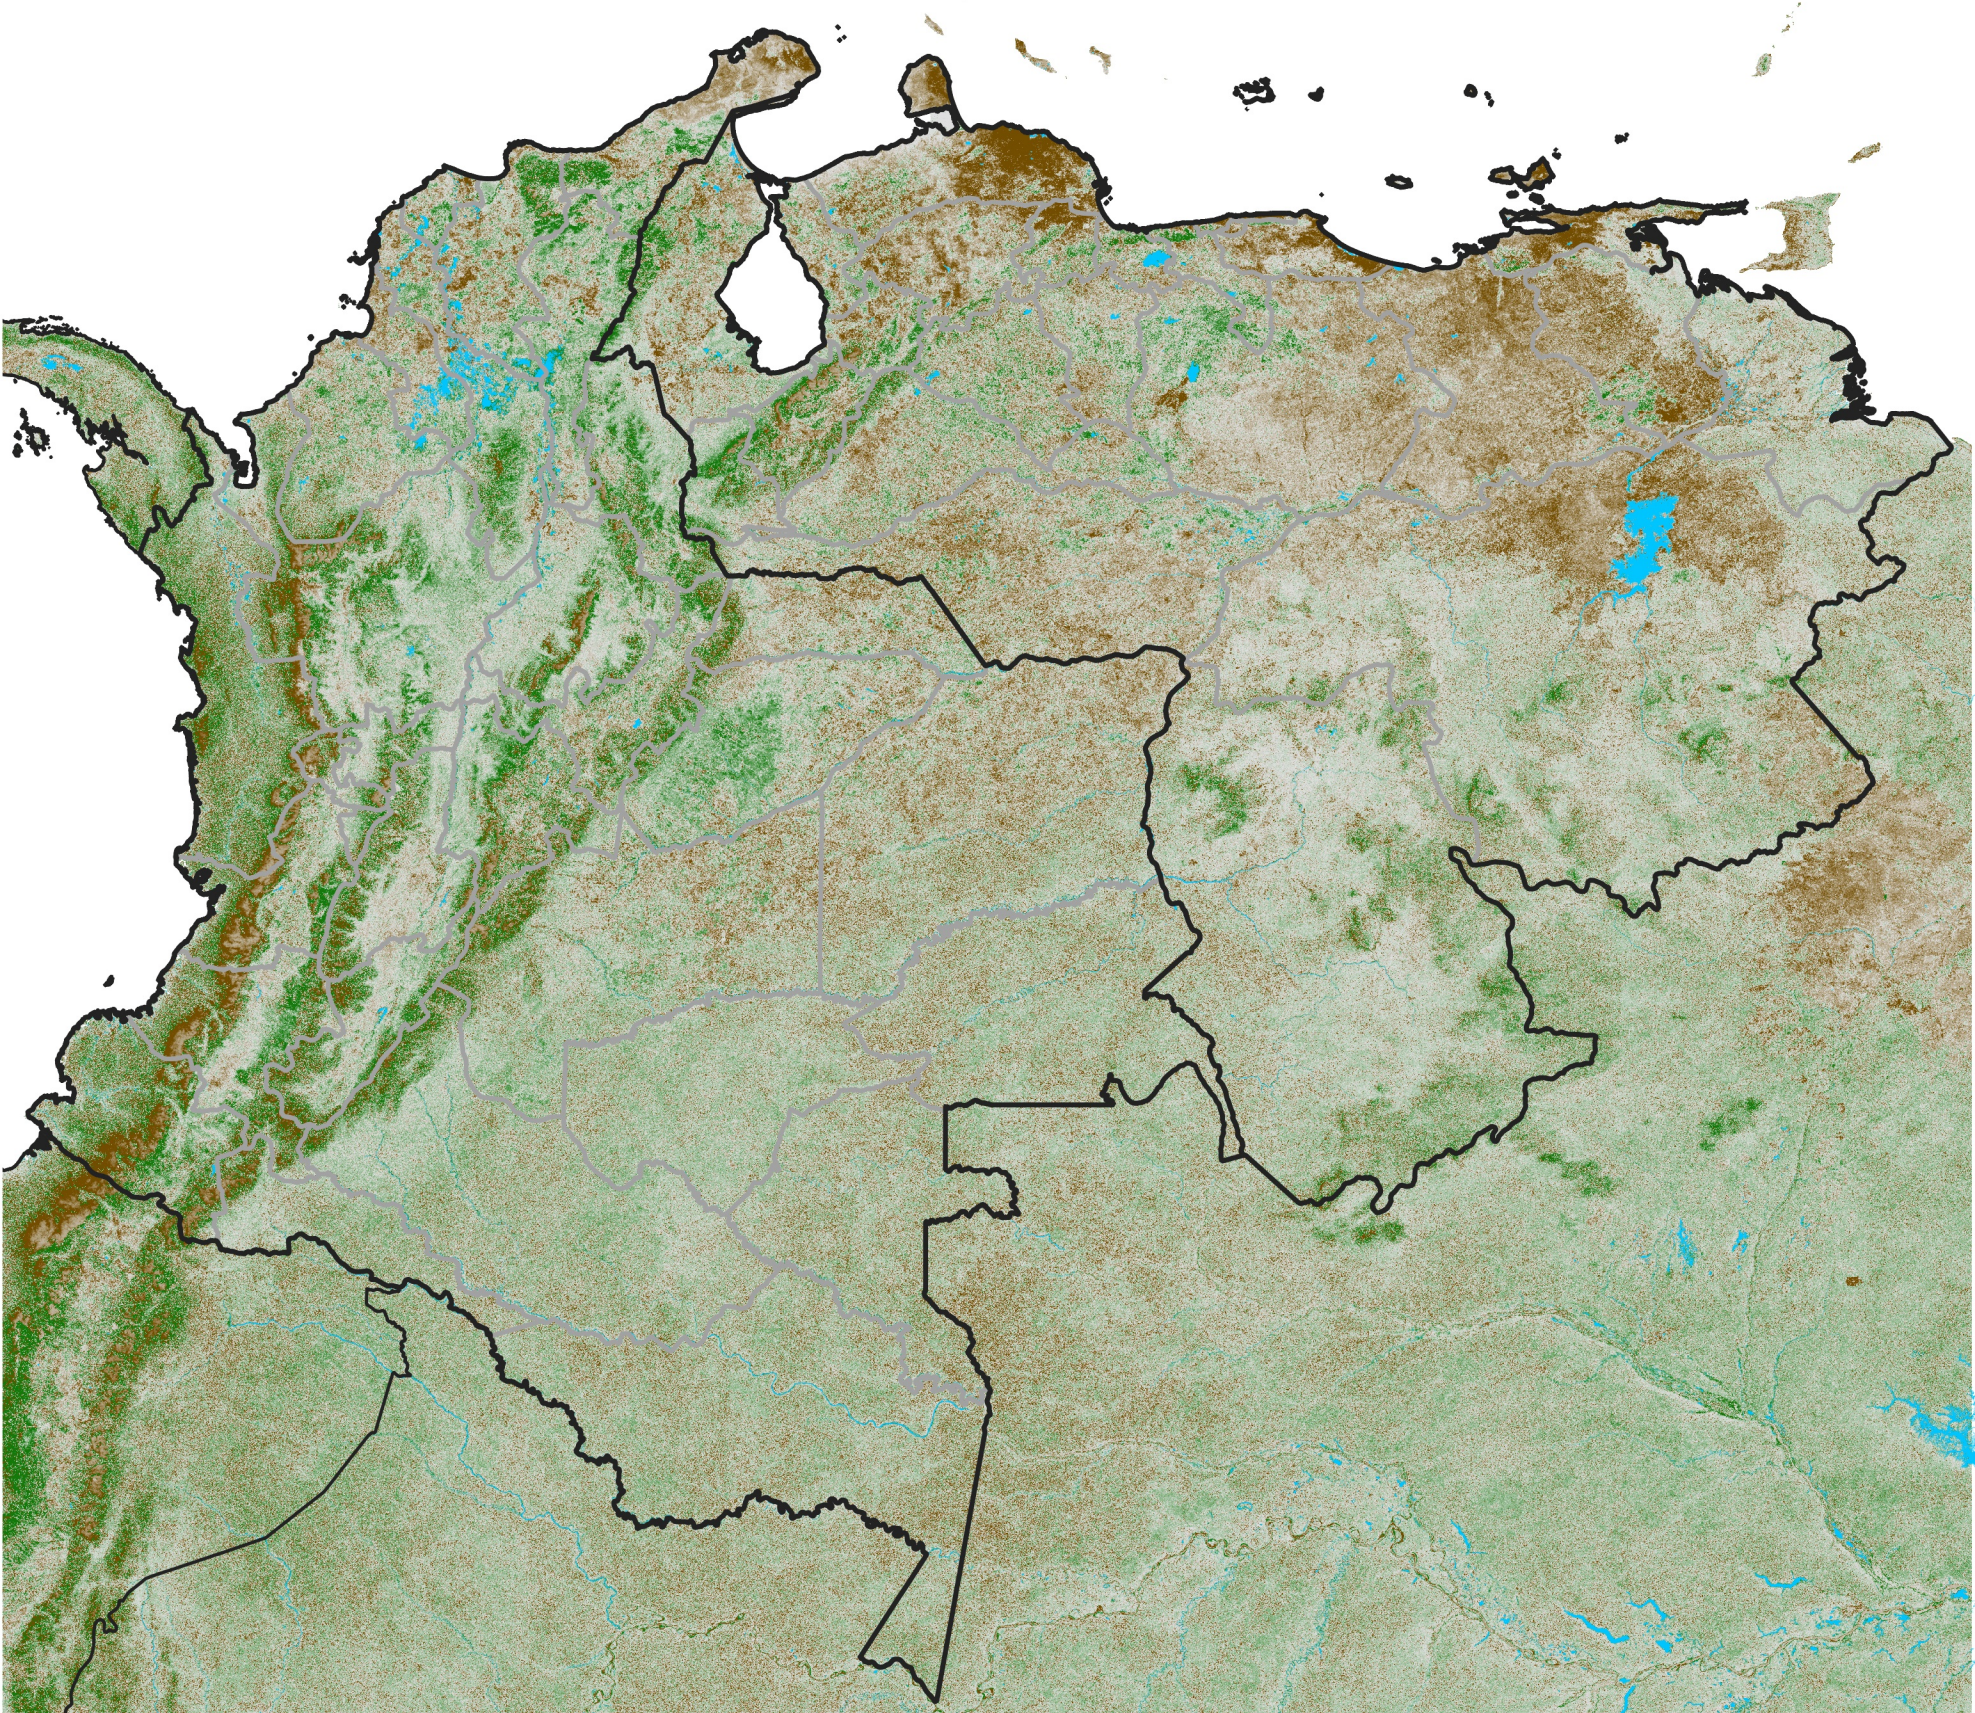

Colombia Venezuela NDVI Anomaly

2003 minus mean (2003 - 2022)

Period 11 / April 11 - 20, 2003

NDVI Anomaly

< -0.3 -0.2 -0.1 -0.05 0.05 0.1 0.2 > 0.3

Negative

No Difference

Positive