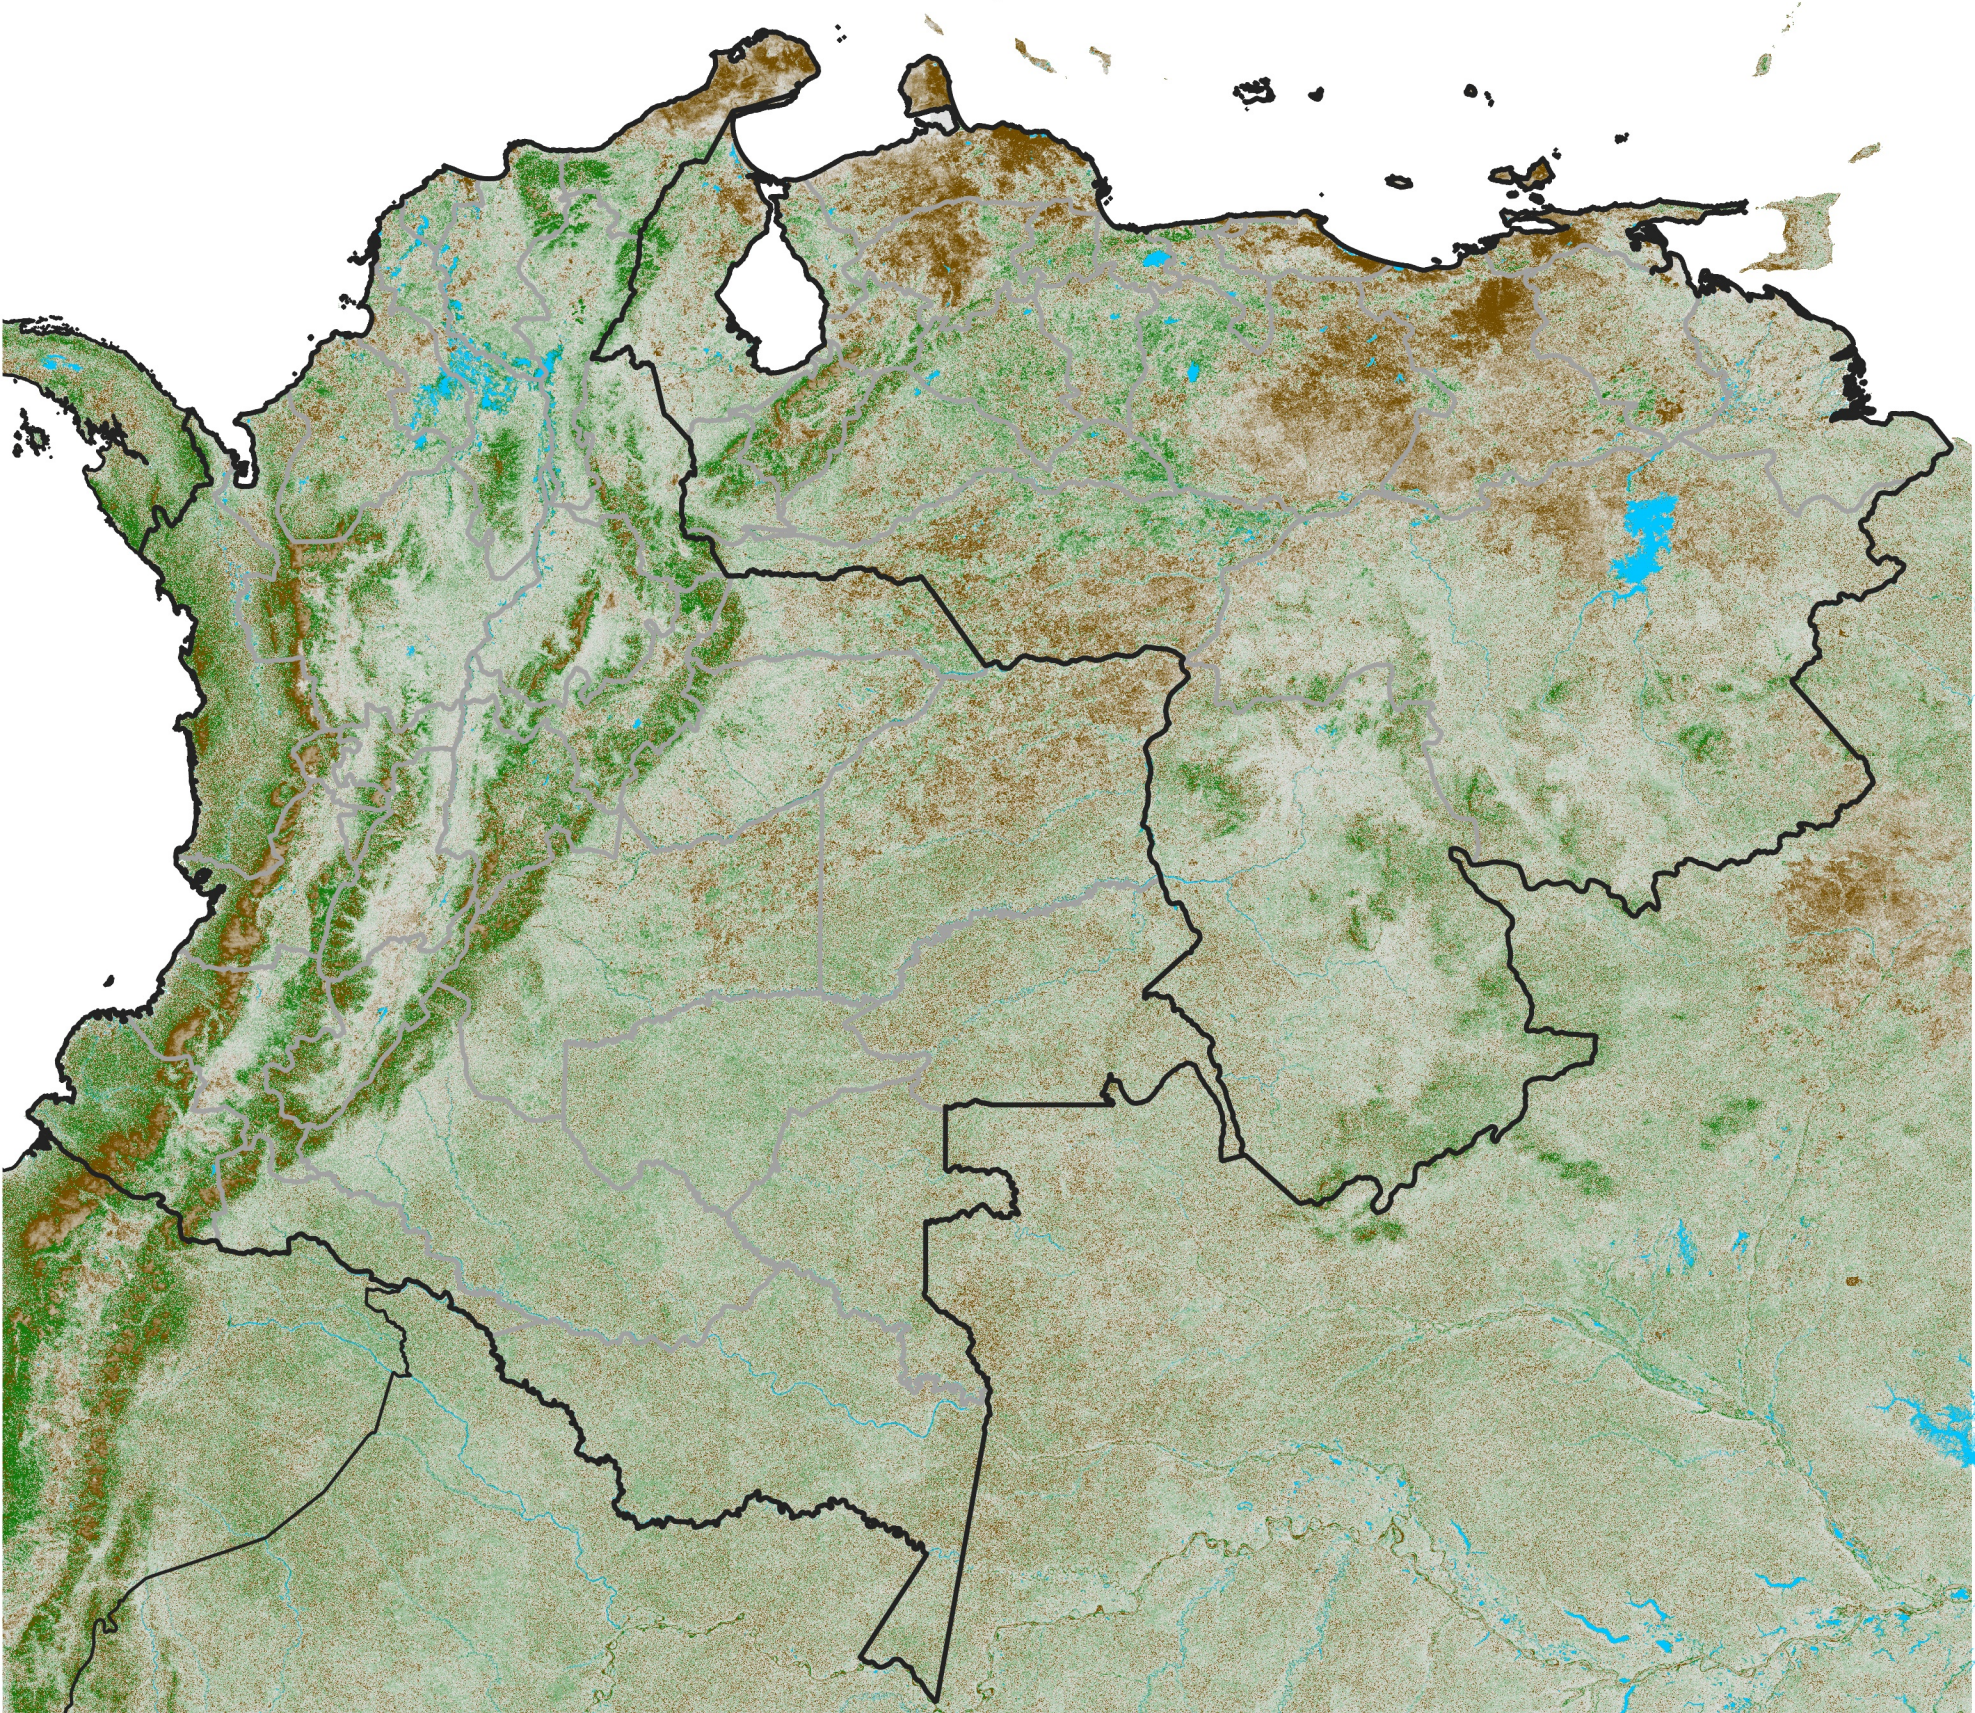

Colombia Venezuela NDVI Anomaly

2003 minus mean (2003 - 2022)

Period 14 / May 11 - 20, 2003

NDVI Anomaly

< -0.3 -0.2 -0.1 -0.05 0.05 0.1 0.2 > 0.3

Negative

No Difference

Positive