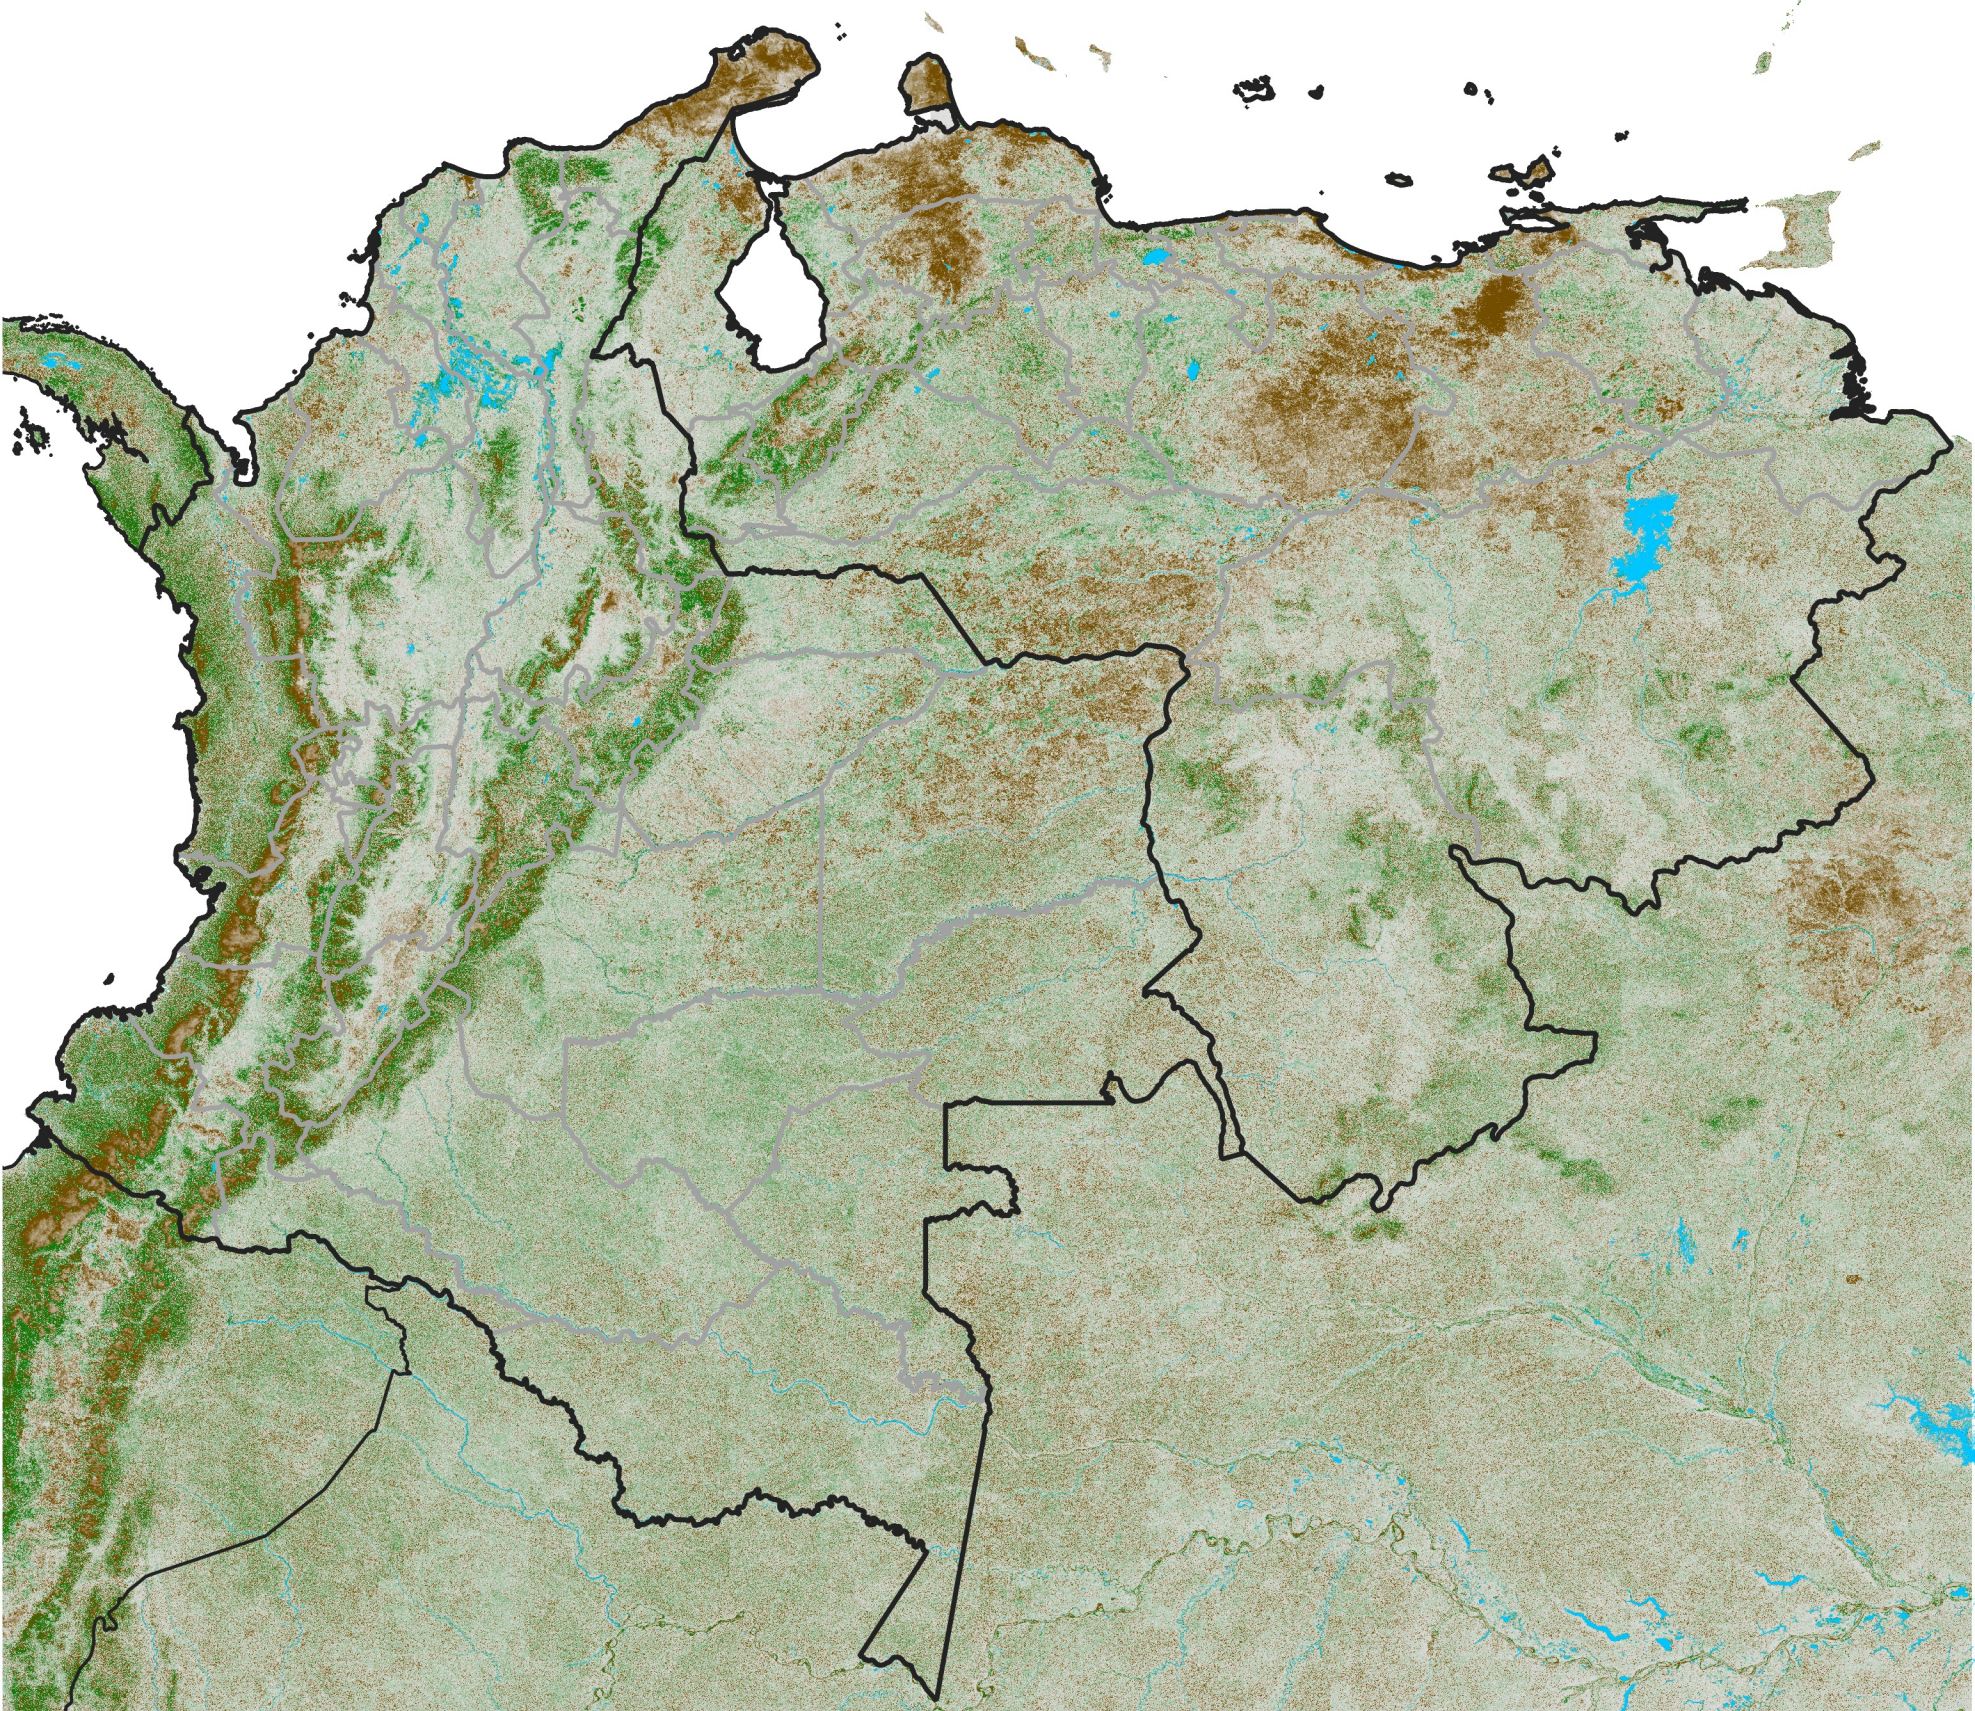

# Colombia Venezuela NDVI Anomaly

2003 minus mean (2003 - 2022)

Period 16 / June 01 - 10, 2003

## NDVI Anomaly

< -0.3   -0.2   -0.1   -0.05   0.05   0.1   0.2   > 0.3

Negative

No Difference

Positive