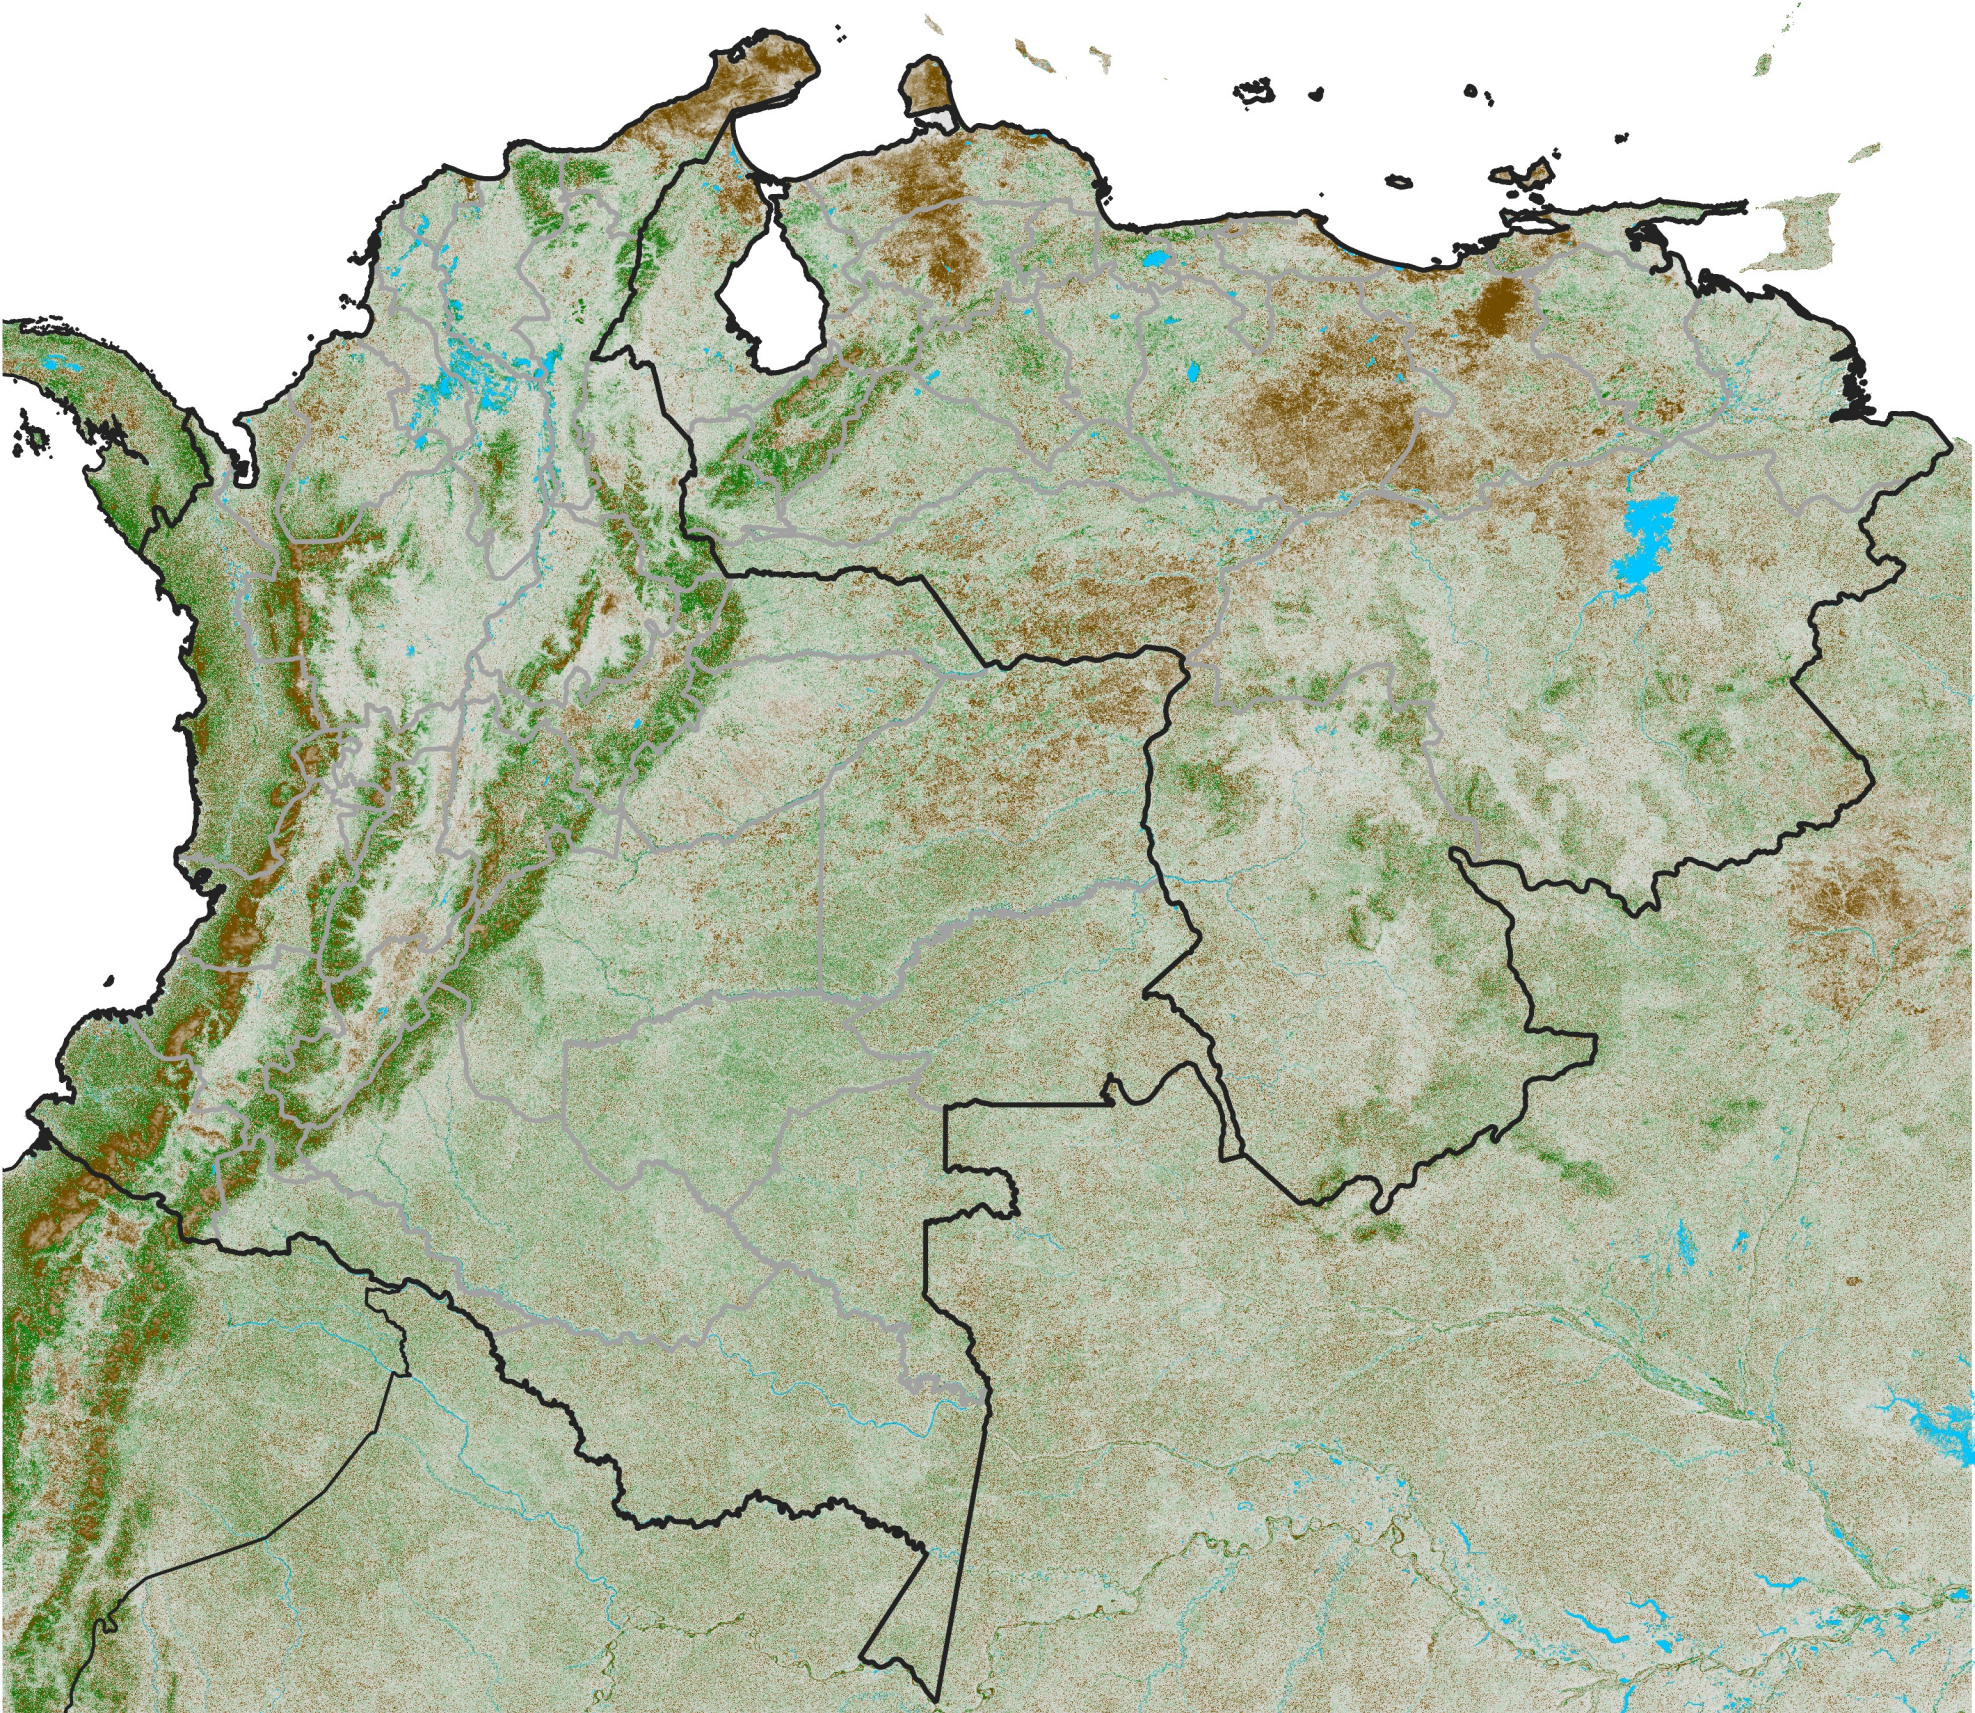

Colombia Venezuela NDVI Anomaly

2003 minus mean (2003 - 2022)

Period 17 / June 11 - 20, 2003

NDVI Anomaly

< -0.3 -0.2 -0.1 -0.05 0.05 0.1 0.2 > 0.3

Negative

No Difference

Positive