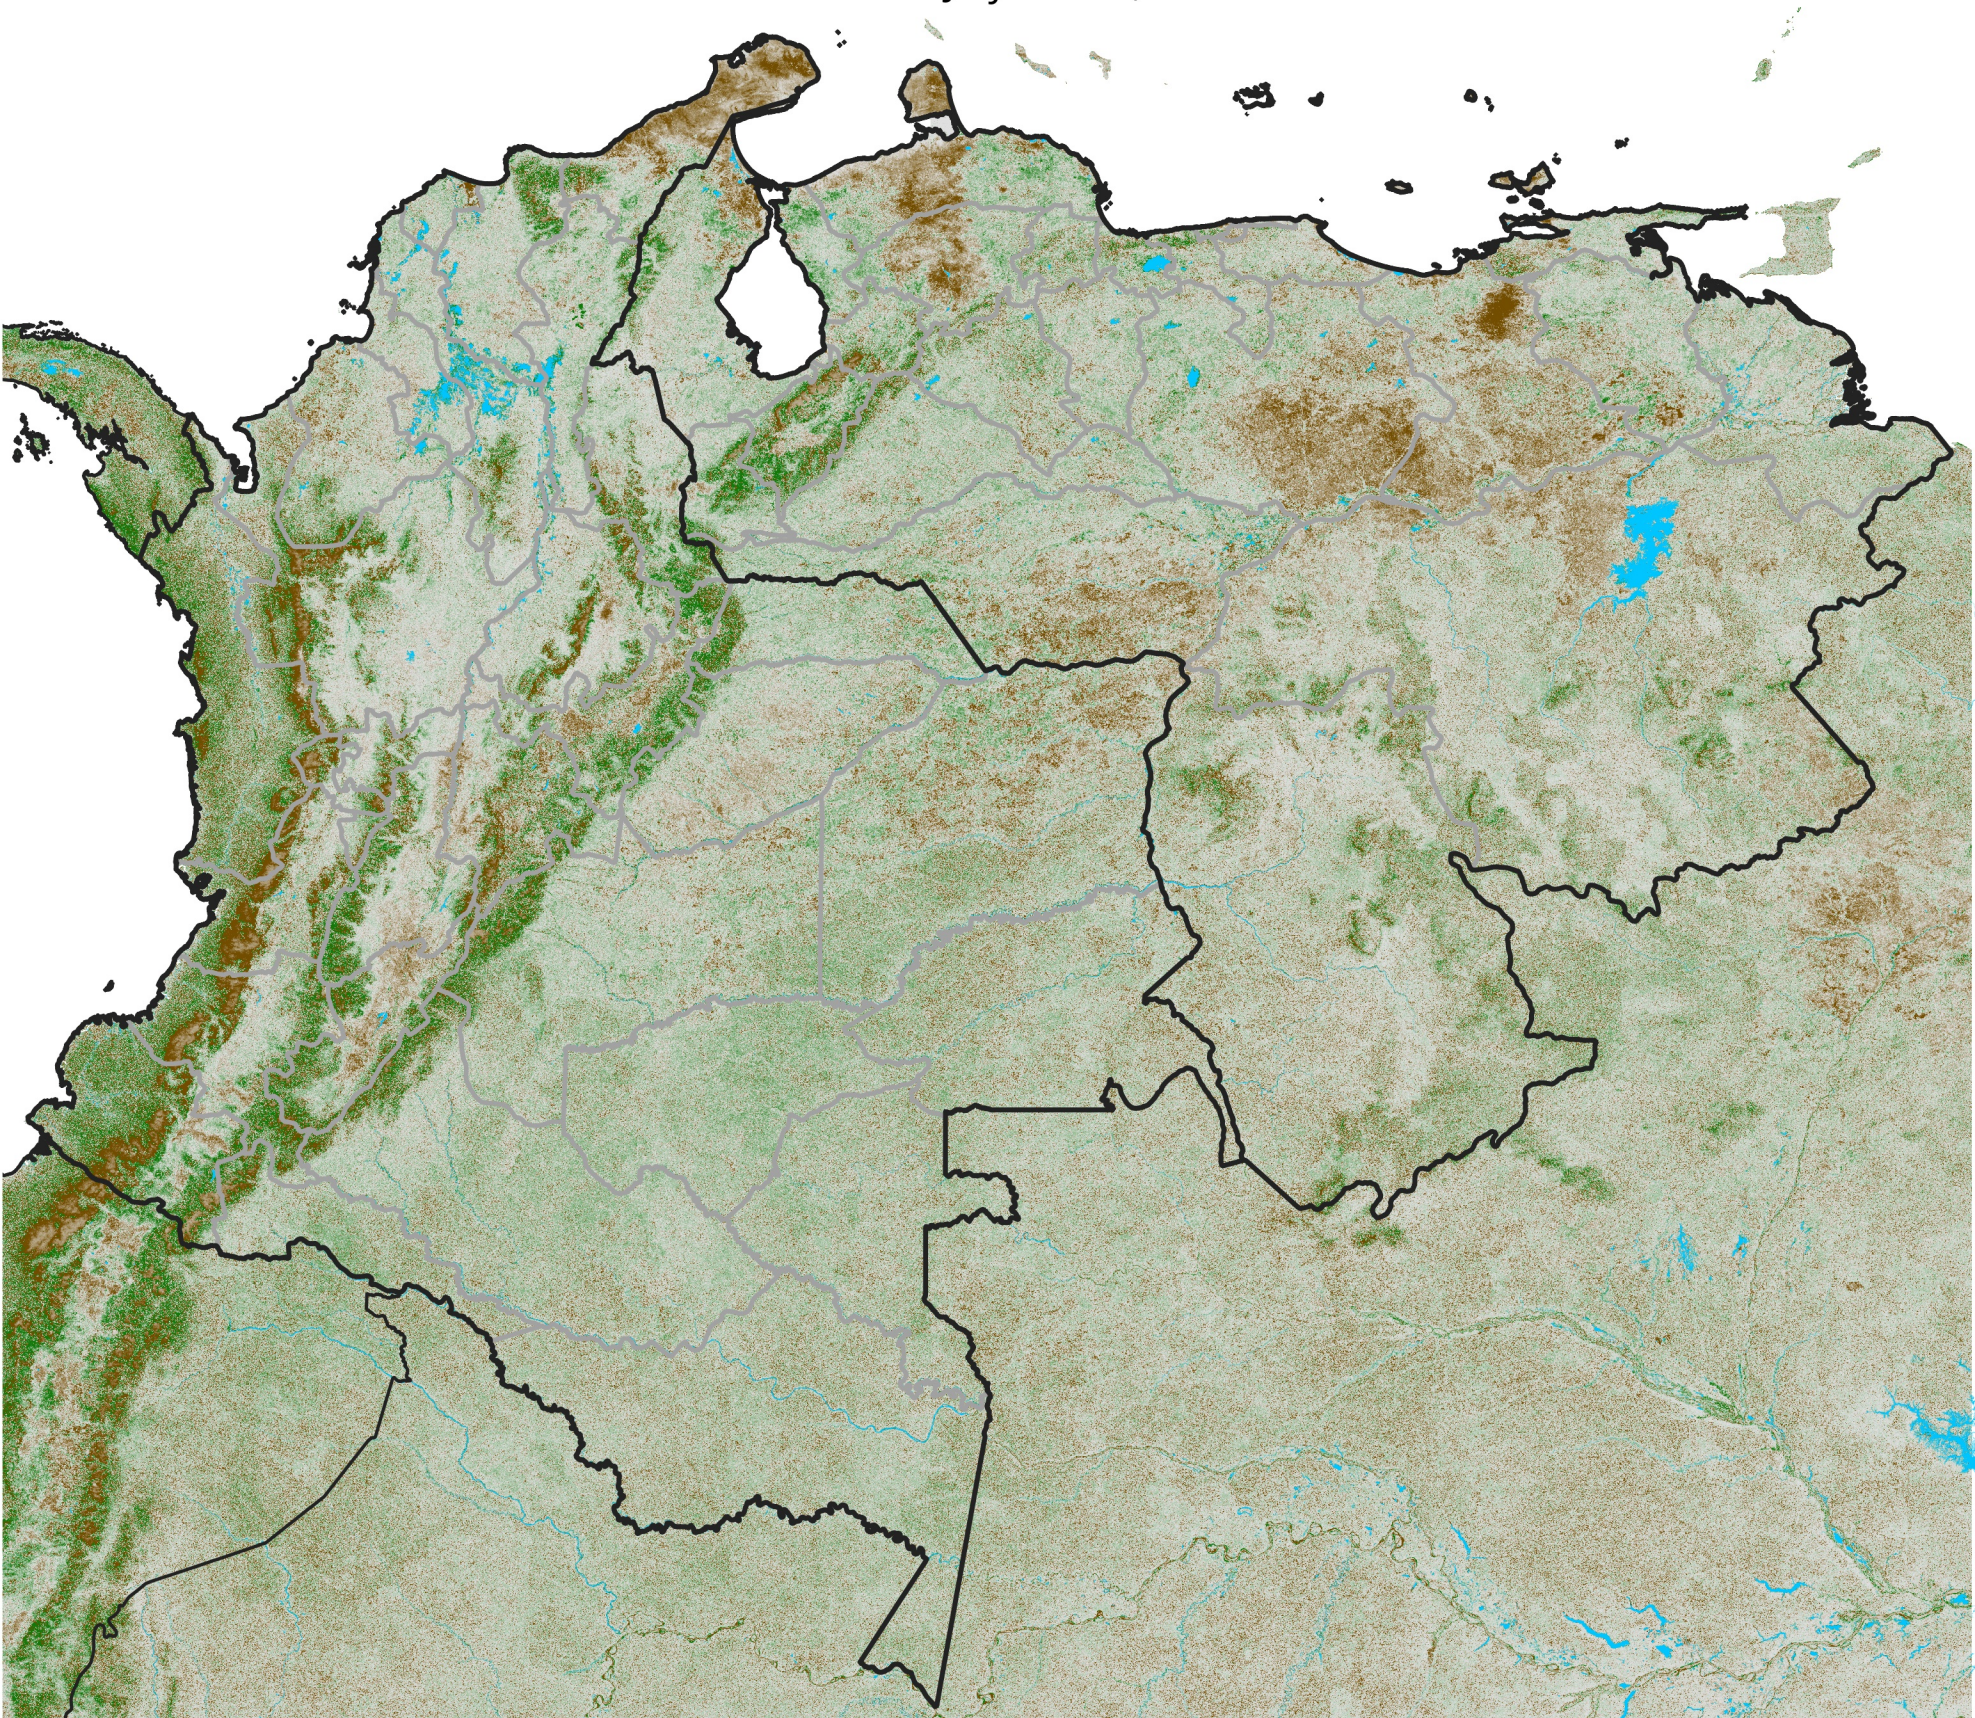

Colombia Venezuela NDVI Anomaly

2003 minus mean (2003 - 2022)

Period 19 / July 01 - 10, 2003

NDVI Anomaly

< -0.3 -0.2 -0.1 -0.05 0.05 0.1 0.2 > 0.3

Negative

No Difference

Positive