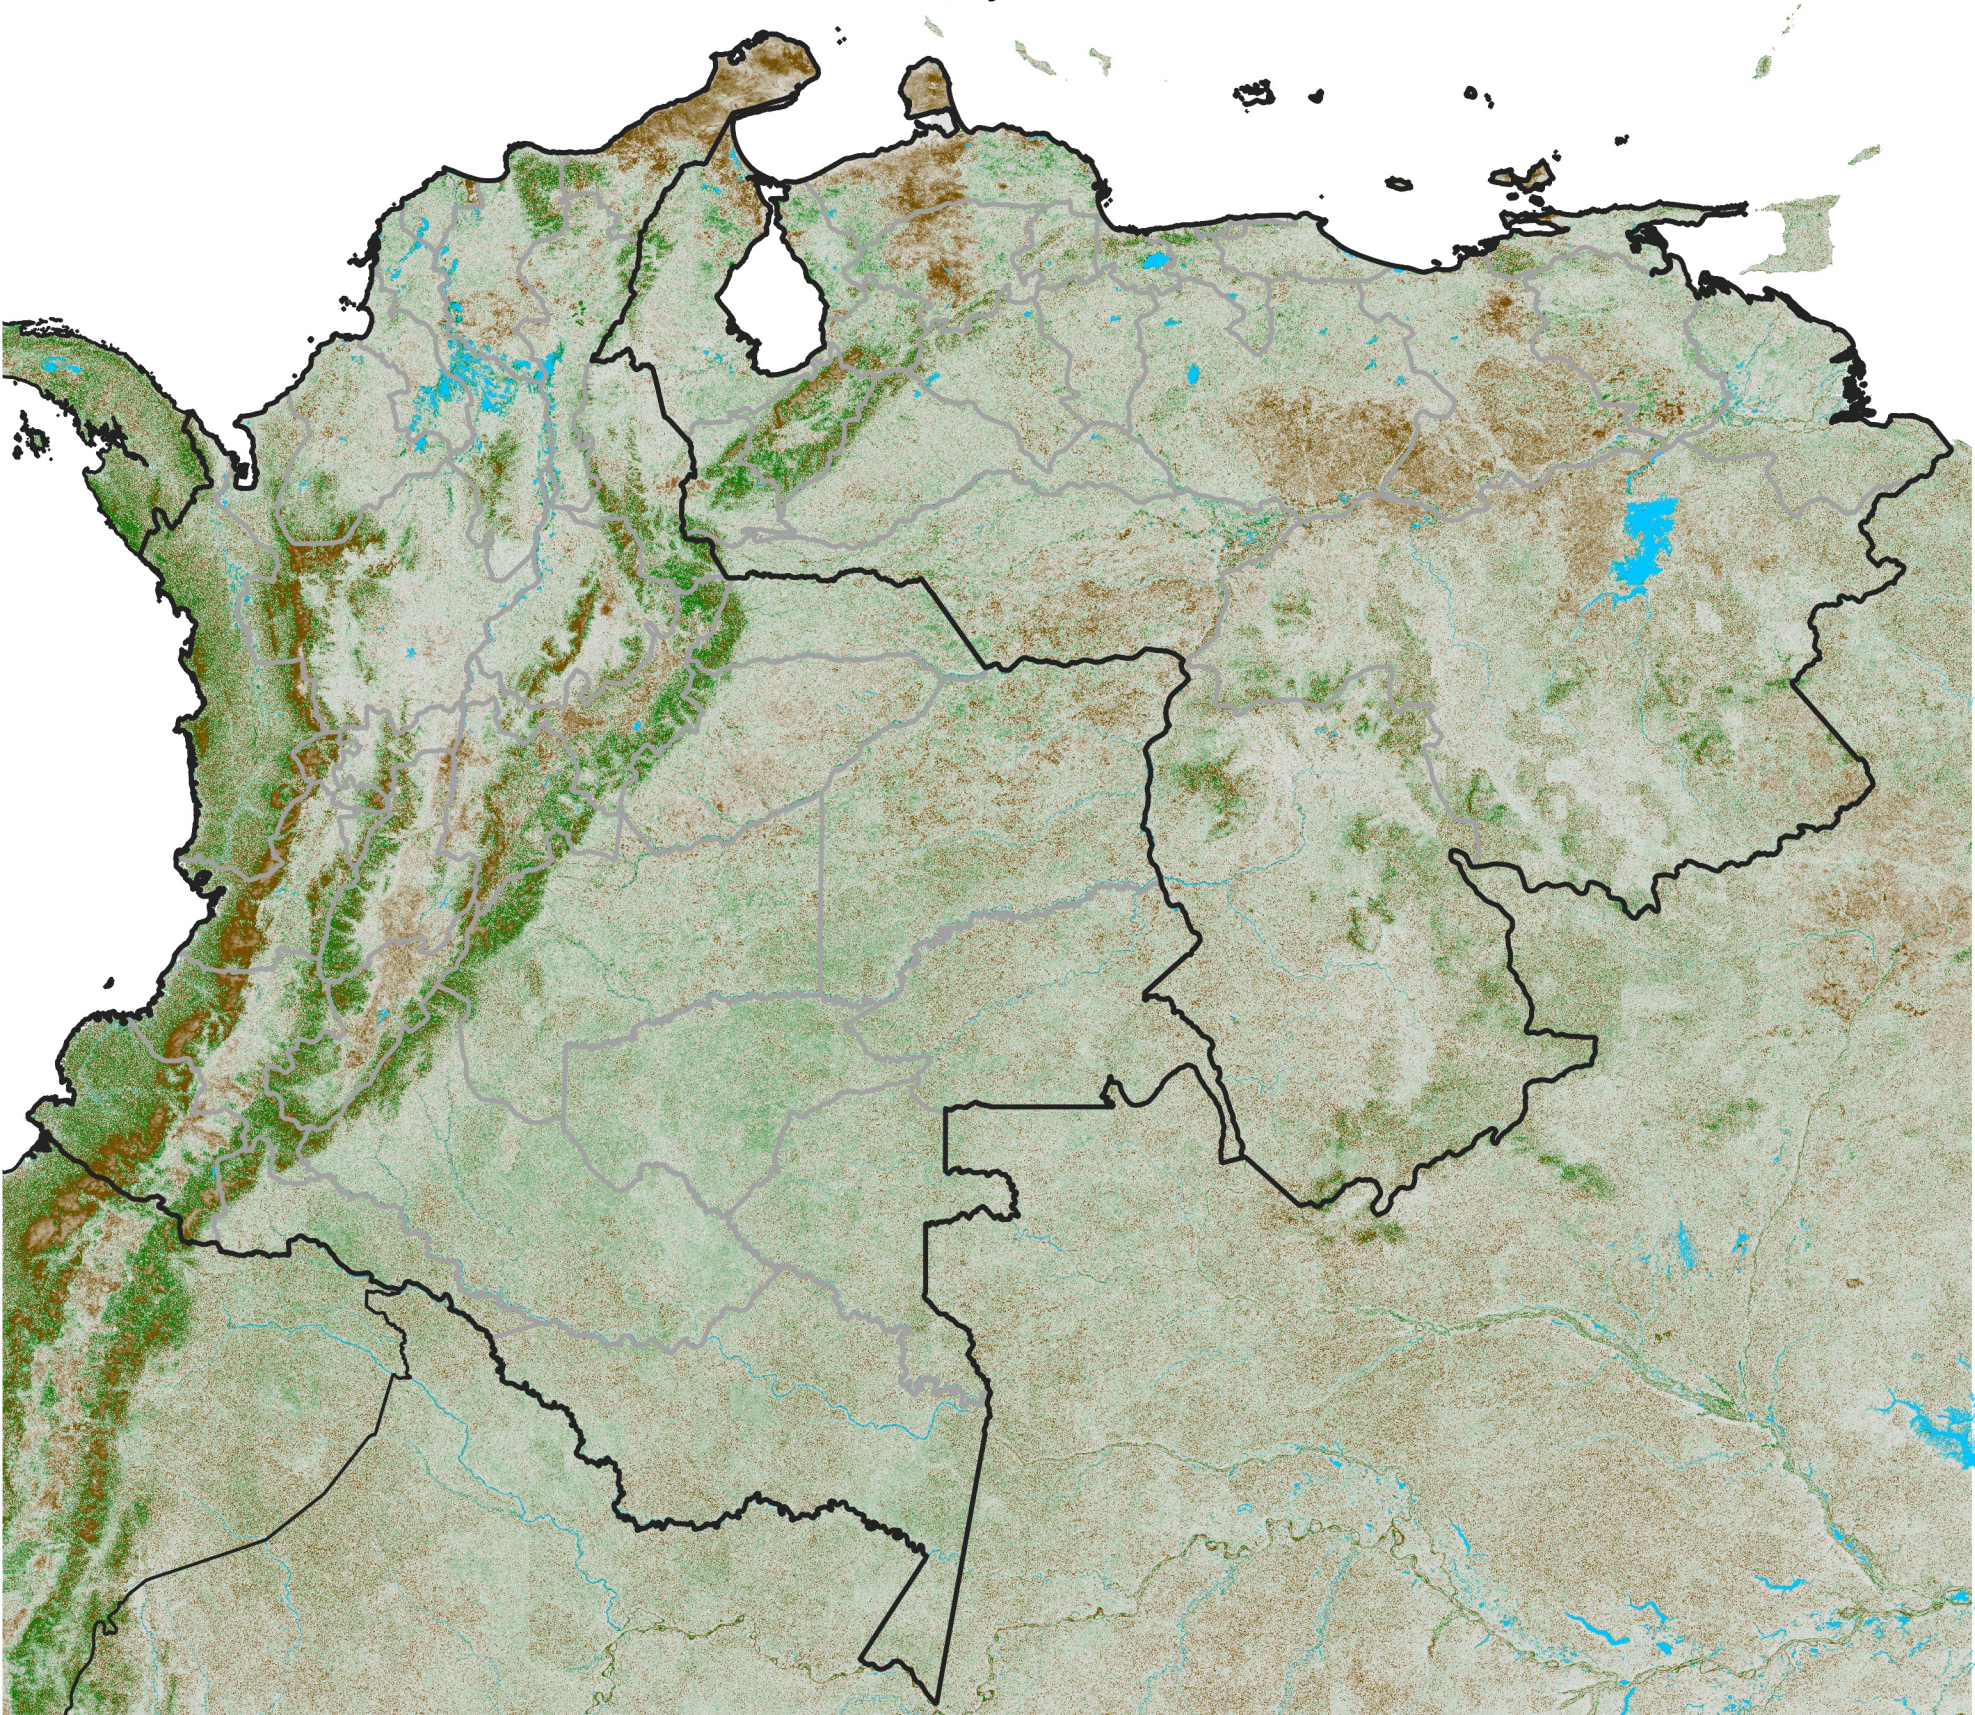

Colombia Venezuela NDVI Anomaly

2003 minus mean (2003 - 2022)

Period 21 / July 21 - 31, 2003

NDVI Anomaly

< -0.3 -0.2 -0.1 -0.05 0.05 0.1 0.2 > 0.3

Negative

No Difference

Positive