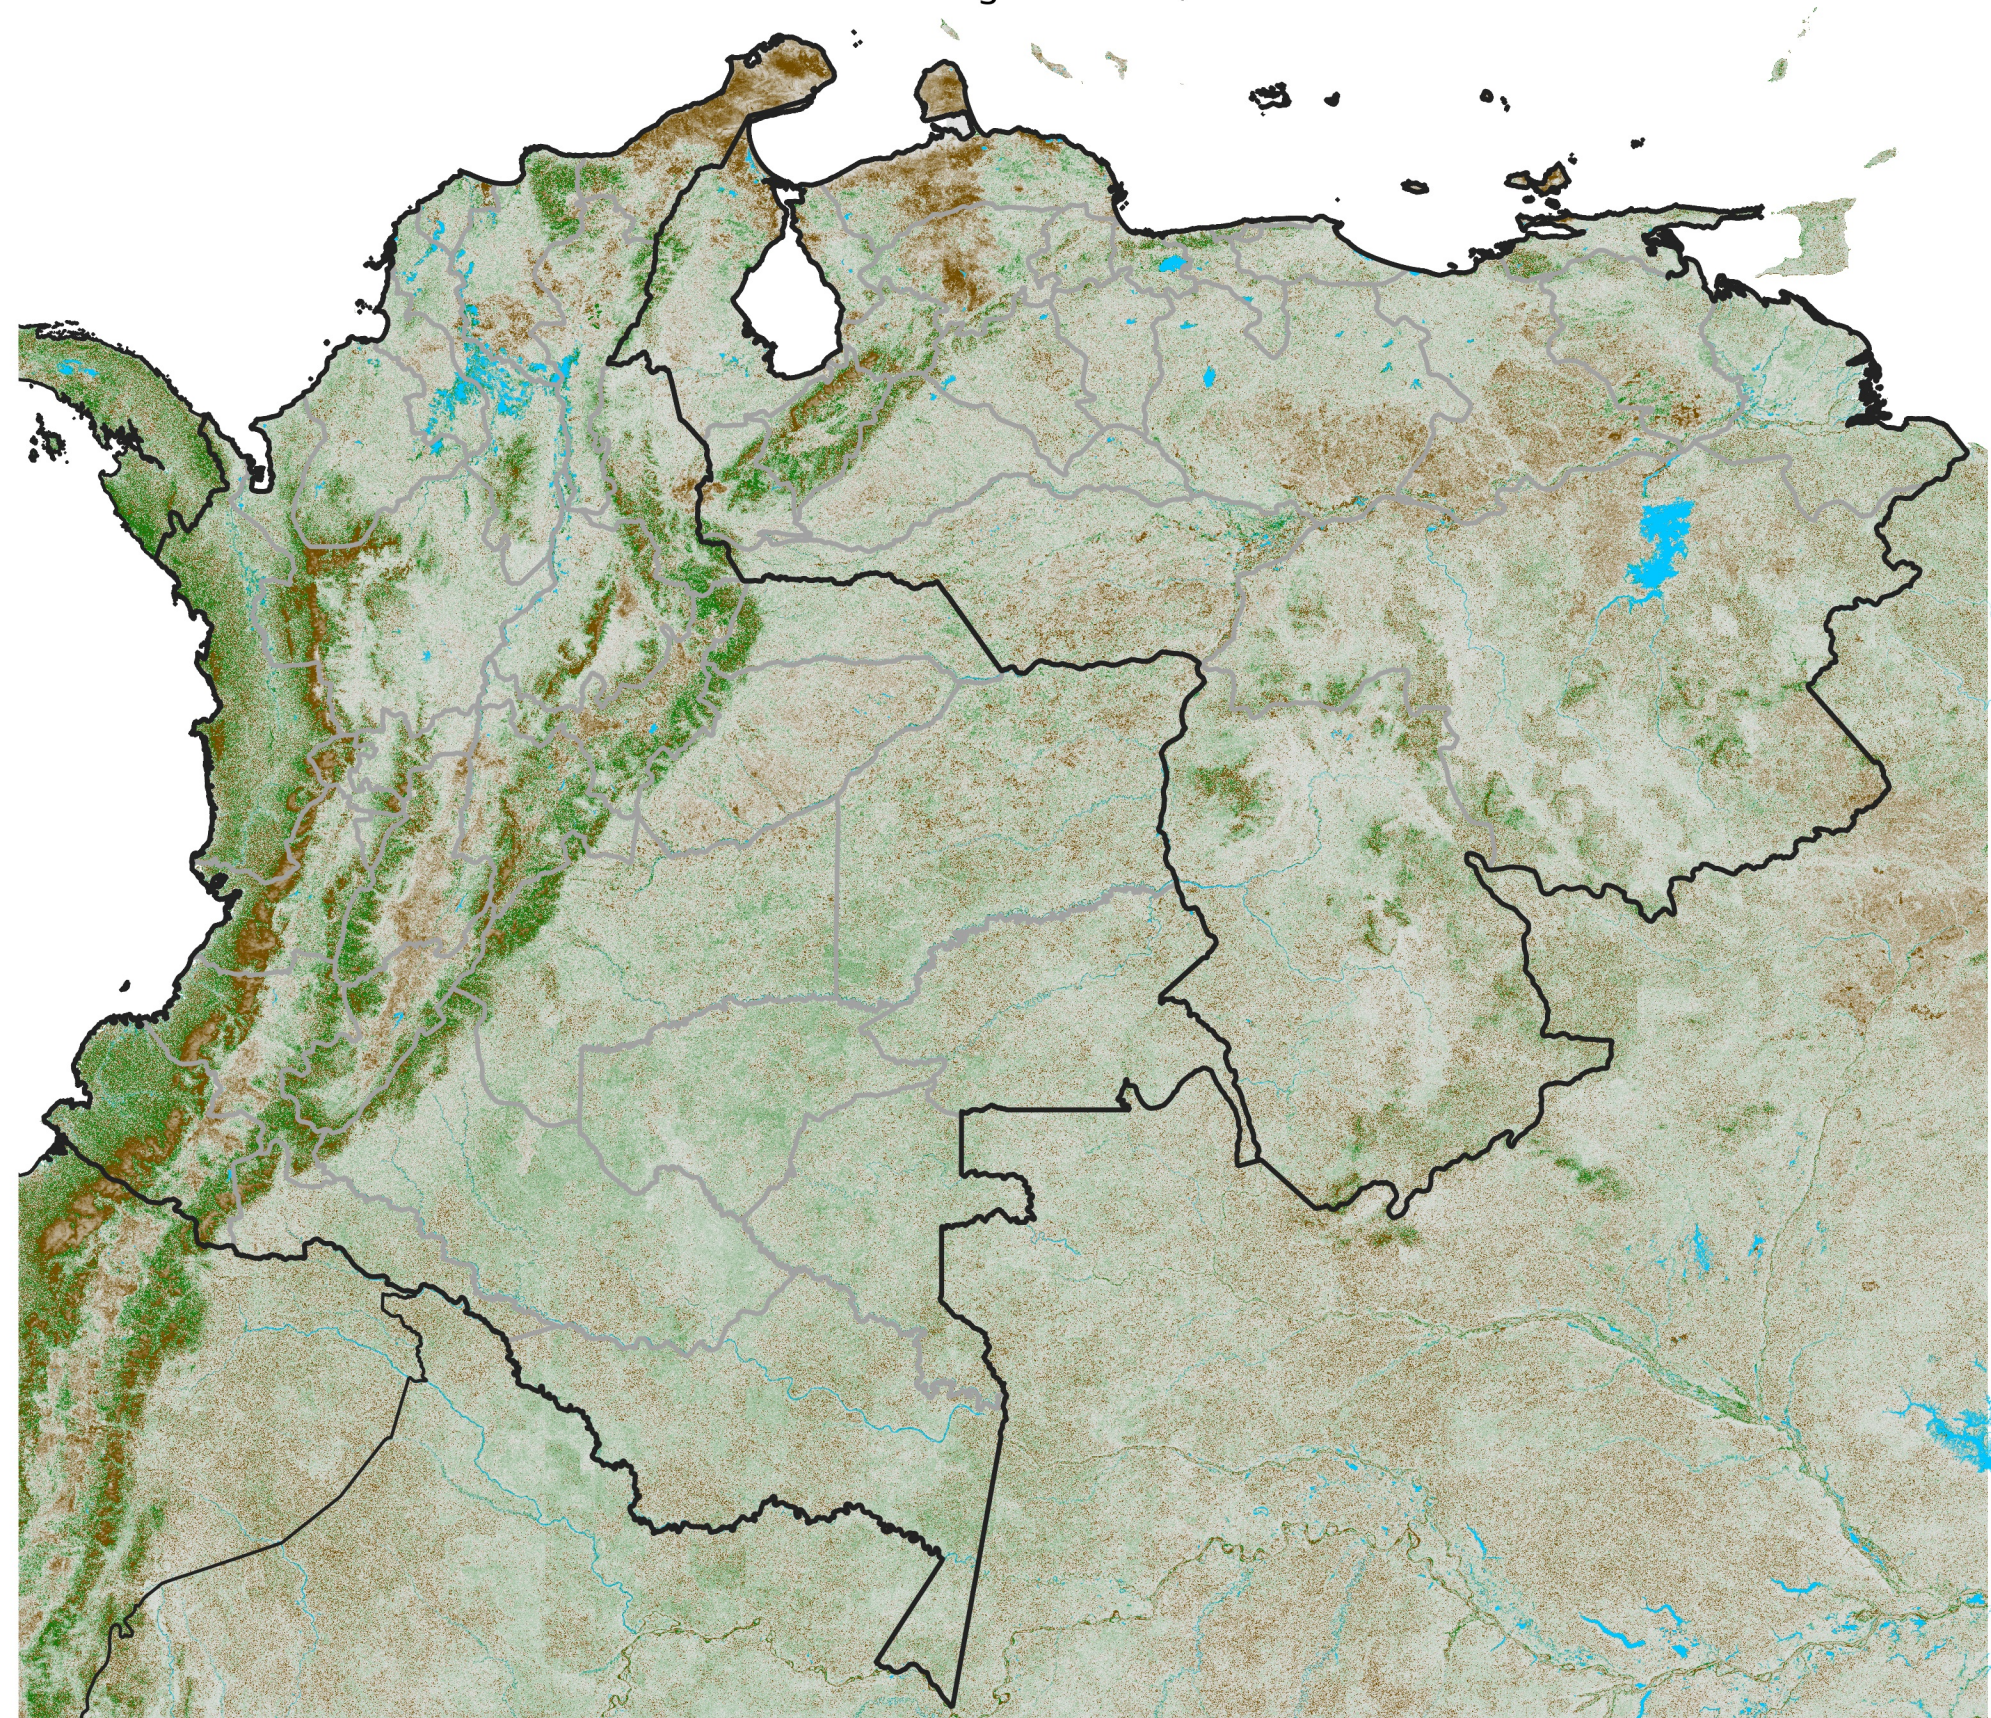

Colombia Venezuela NDVI Anomaly

2003 minus mean (2003 - 2022)

Period 23 / August 11 - 20, 2003

NDVI Anomaly

< -0.3 -0.2 -0.1 -0.05 0.05 0.1 0.2 > 0.3

Negative

No Difference

Positive