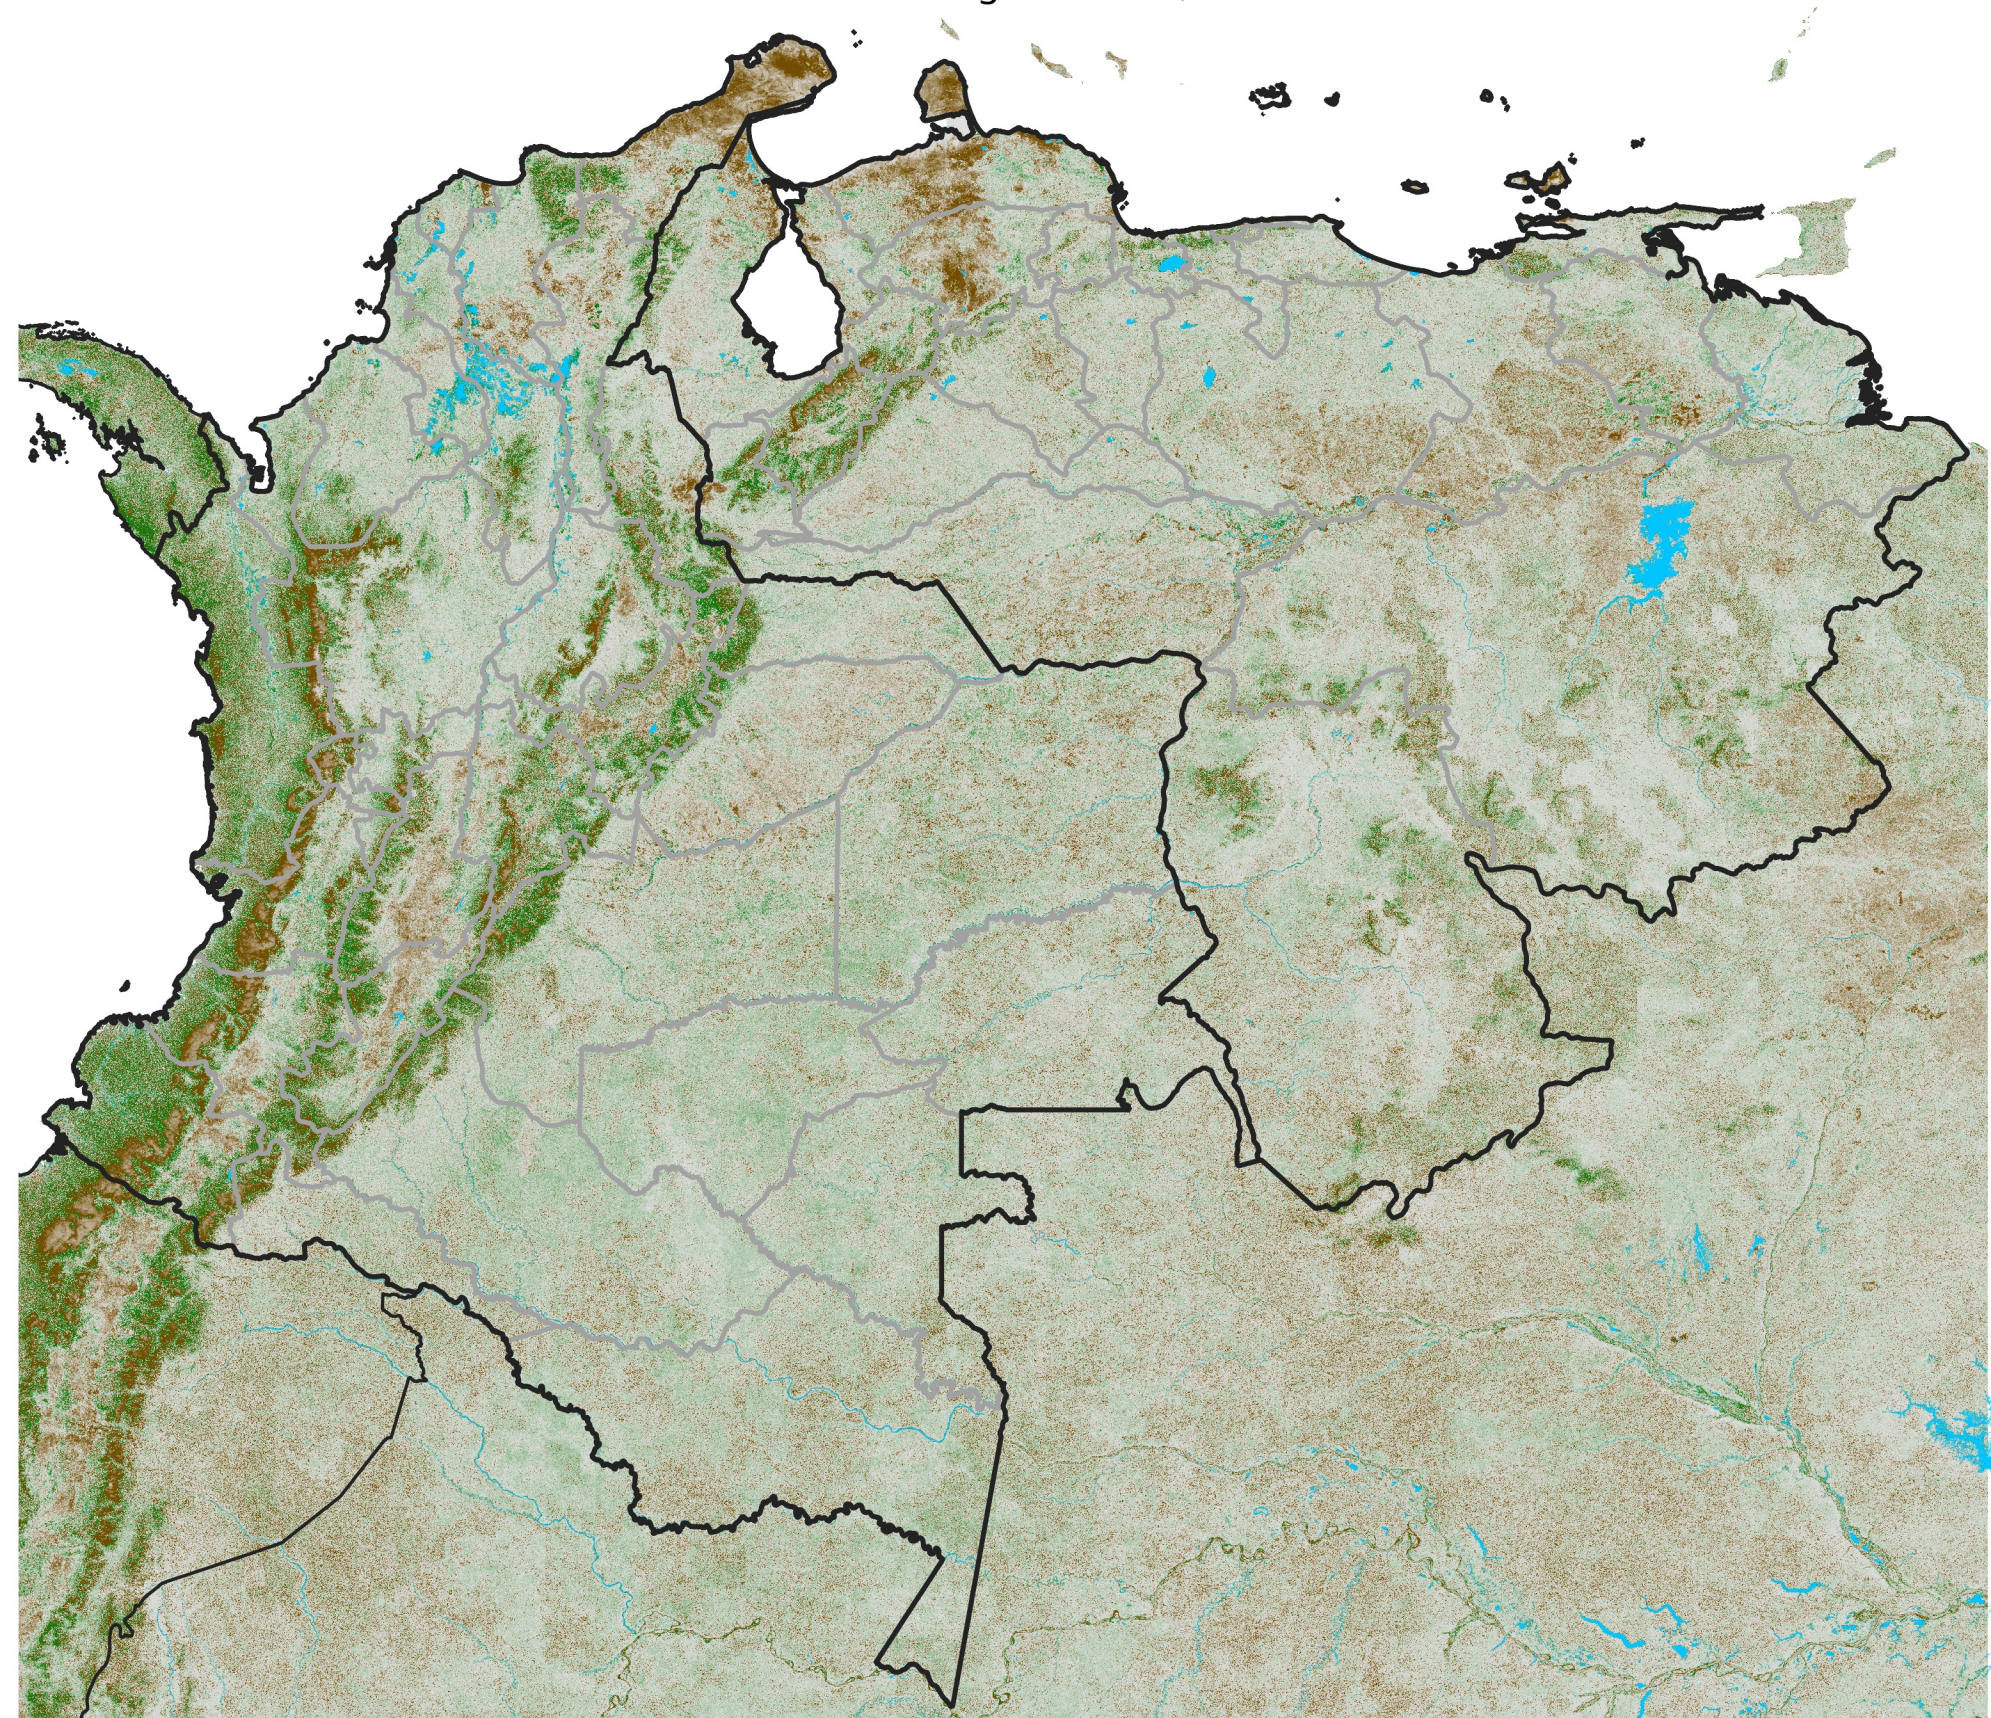

Colombia Venezuela NDVI Anomaly

2003 minus mean (2003 - 2022)

Period 24 / August 21 - 31, 2003

NDVI Anomaly

< -0.3 -0.2 -0.1 -0.05 0.05 0.1 0.2 > 0.3

Negative

No Difference

Positive