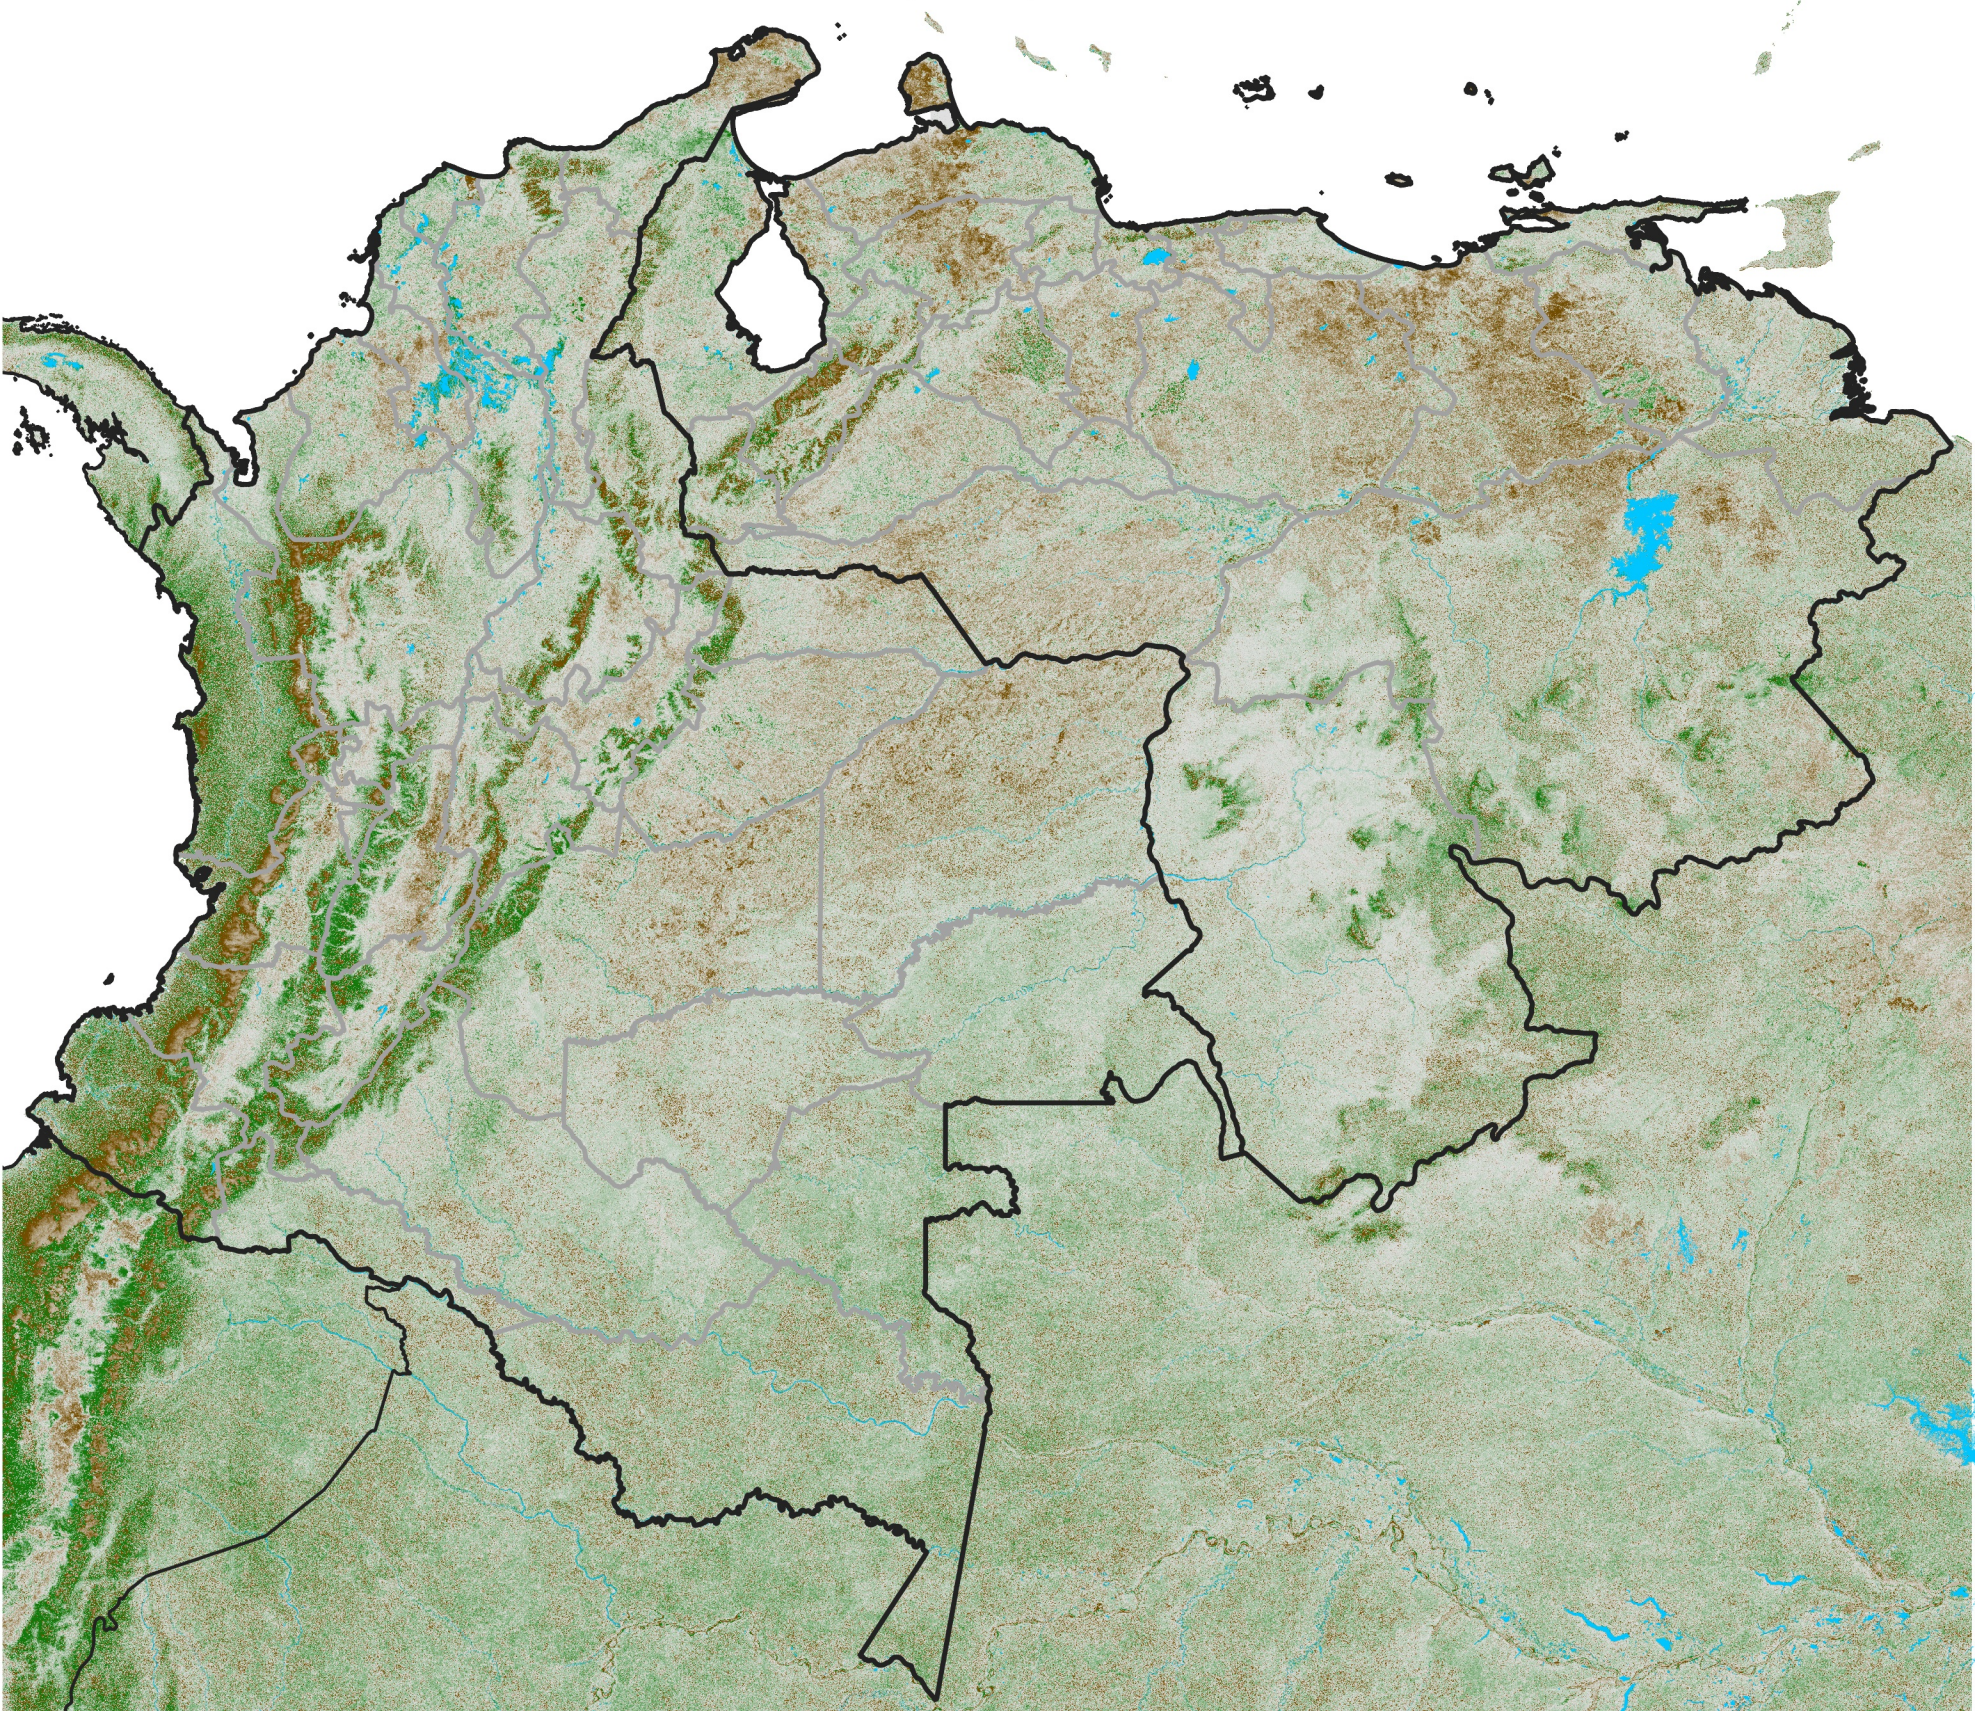

Colombia Venezuela NDVI Anomaly

2004 minus mean (2003 - 2022)

Period 02 / January 11 - 20, 2004

NDVI Anomaly

< -0.3 -0.2 -0.1 -0.05 0.05 0.1 0.2 > 0.3

Negative

No Difference

Positive