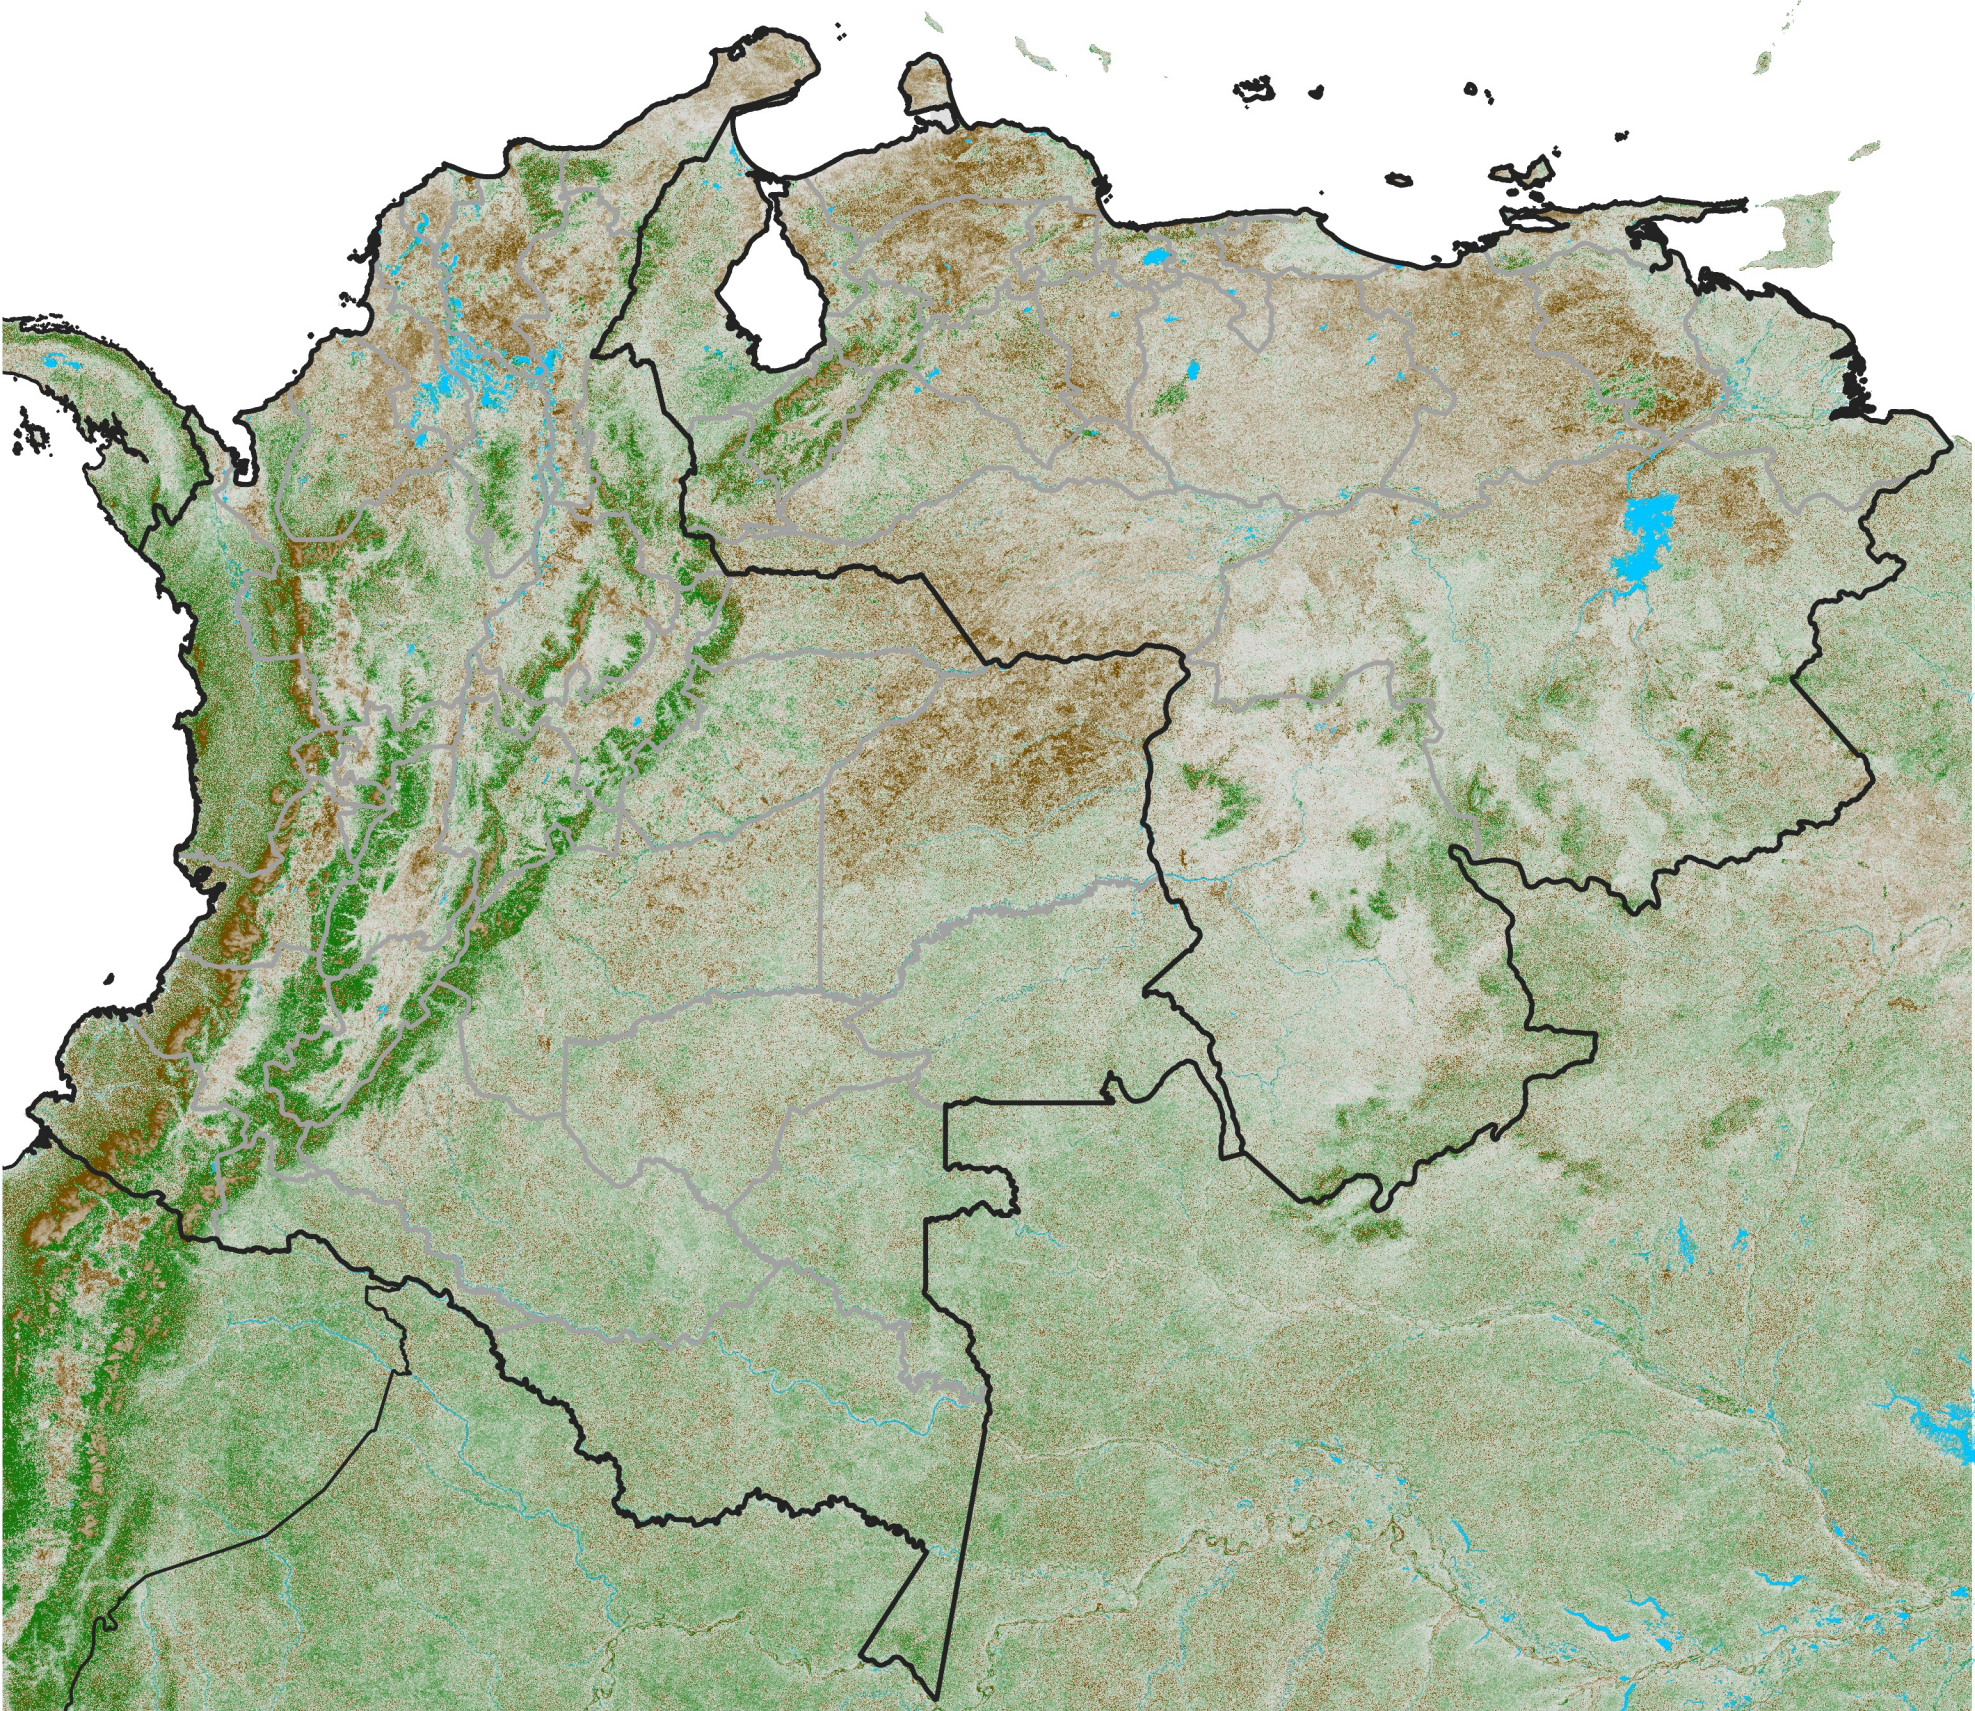

Colombia Venezuela NDVI Anomaly

2004 minus mean (2003 - 2022)

Period 08 / March 11 - 20, 2004

NDVI Anomaly

< -0.3 -0.2 -0.1 -0.05 0.05 0.1 0.2 > 0.3

Negative

No Difference

Positive