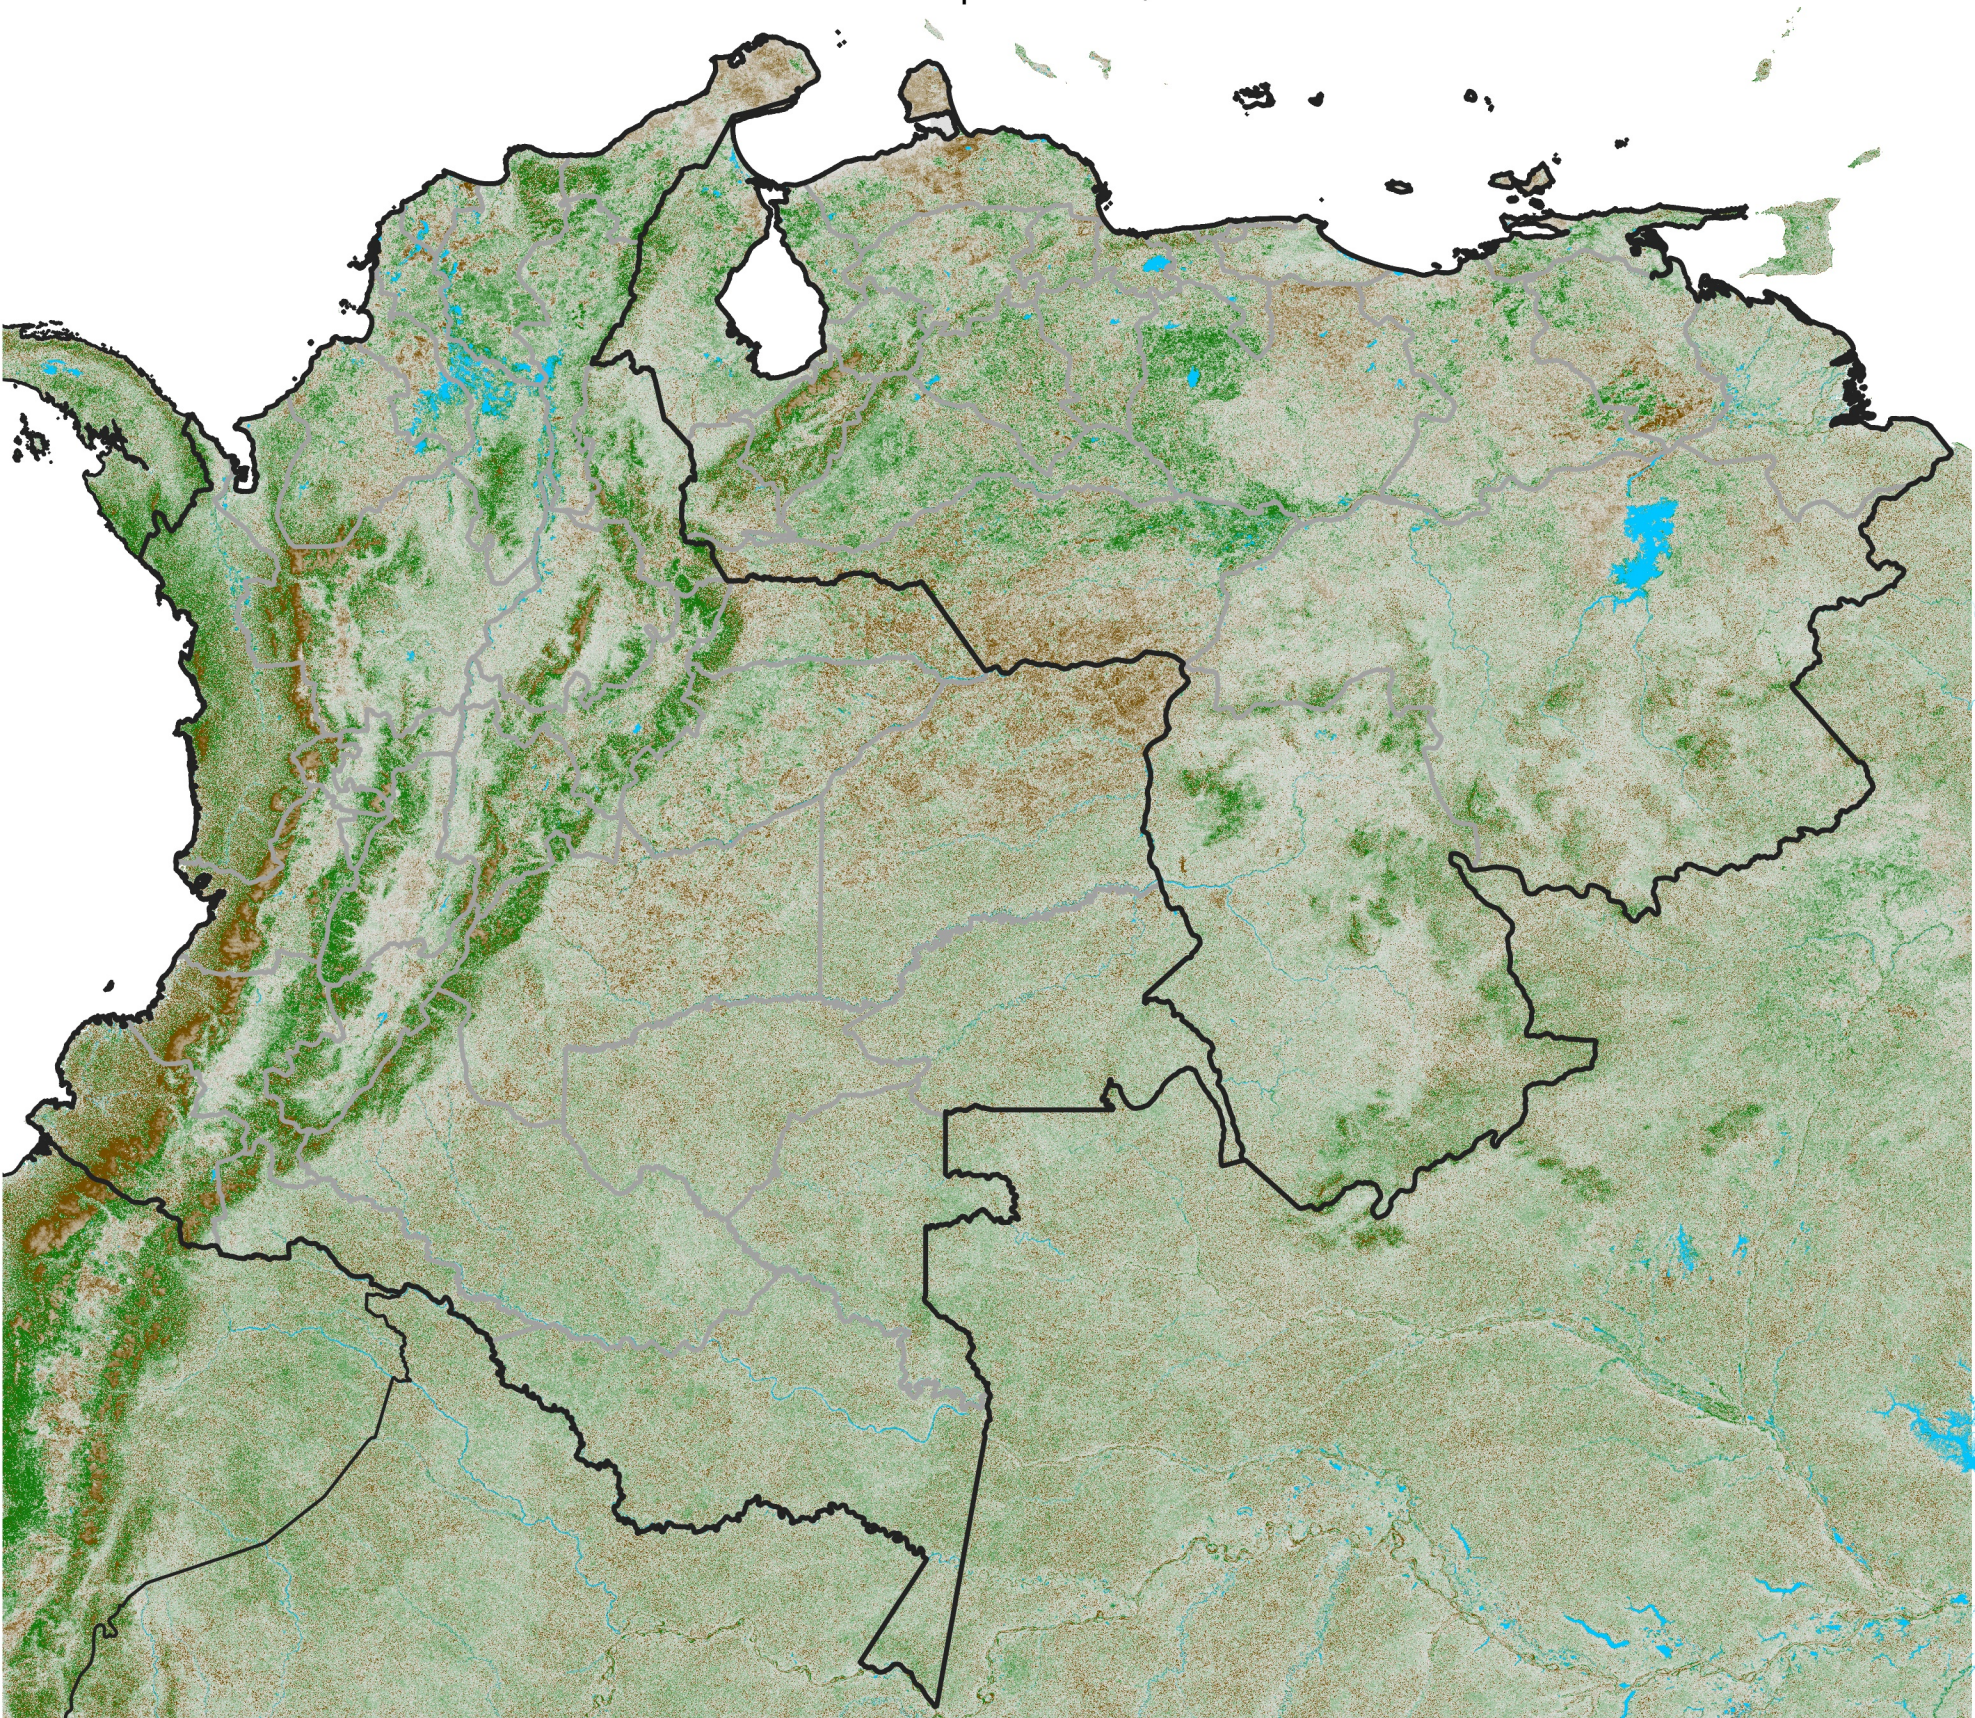

Colombia Venezuela NDVI Anomaly

2004 minus mean (2003 - 2022)

Period 12 / April 21 - 30, 2004

NDVI Anomaly

< -0.3 -0.2 -0.1 -0.05 0.05 0.1 0.2 > 0.3

Negative

No Difference

Positive