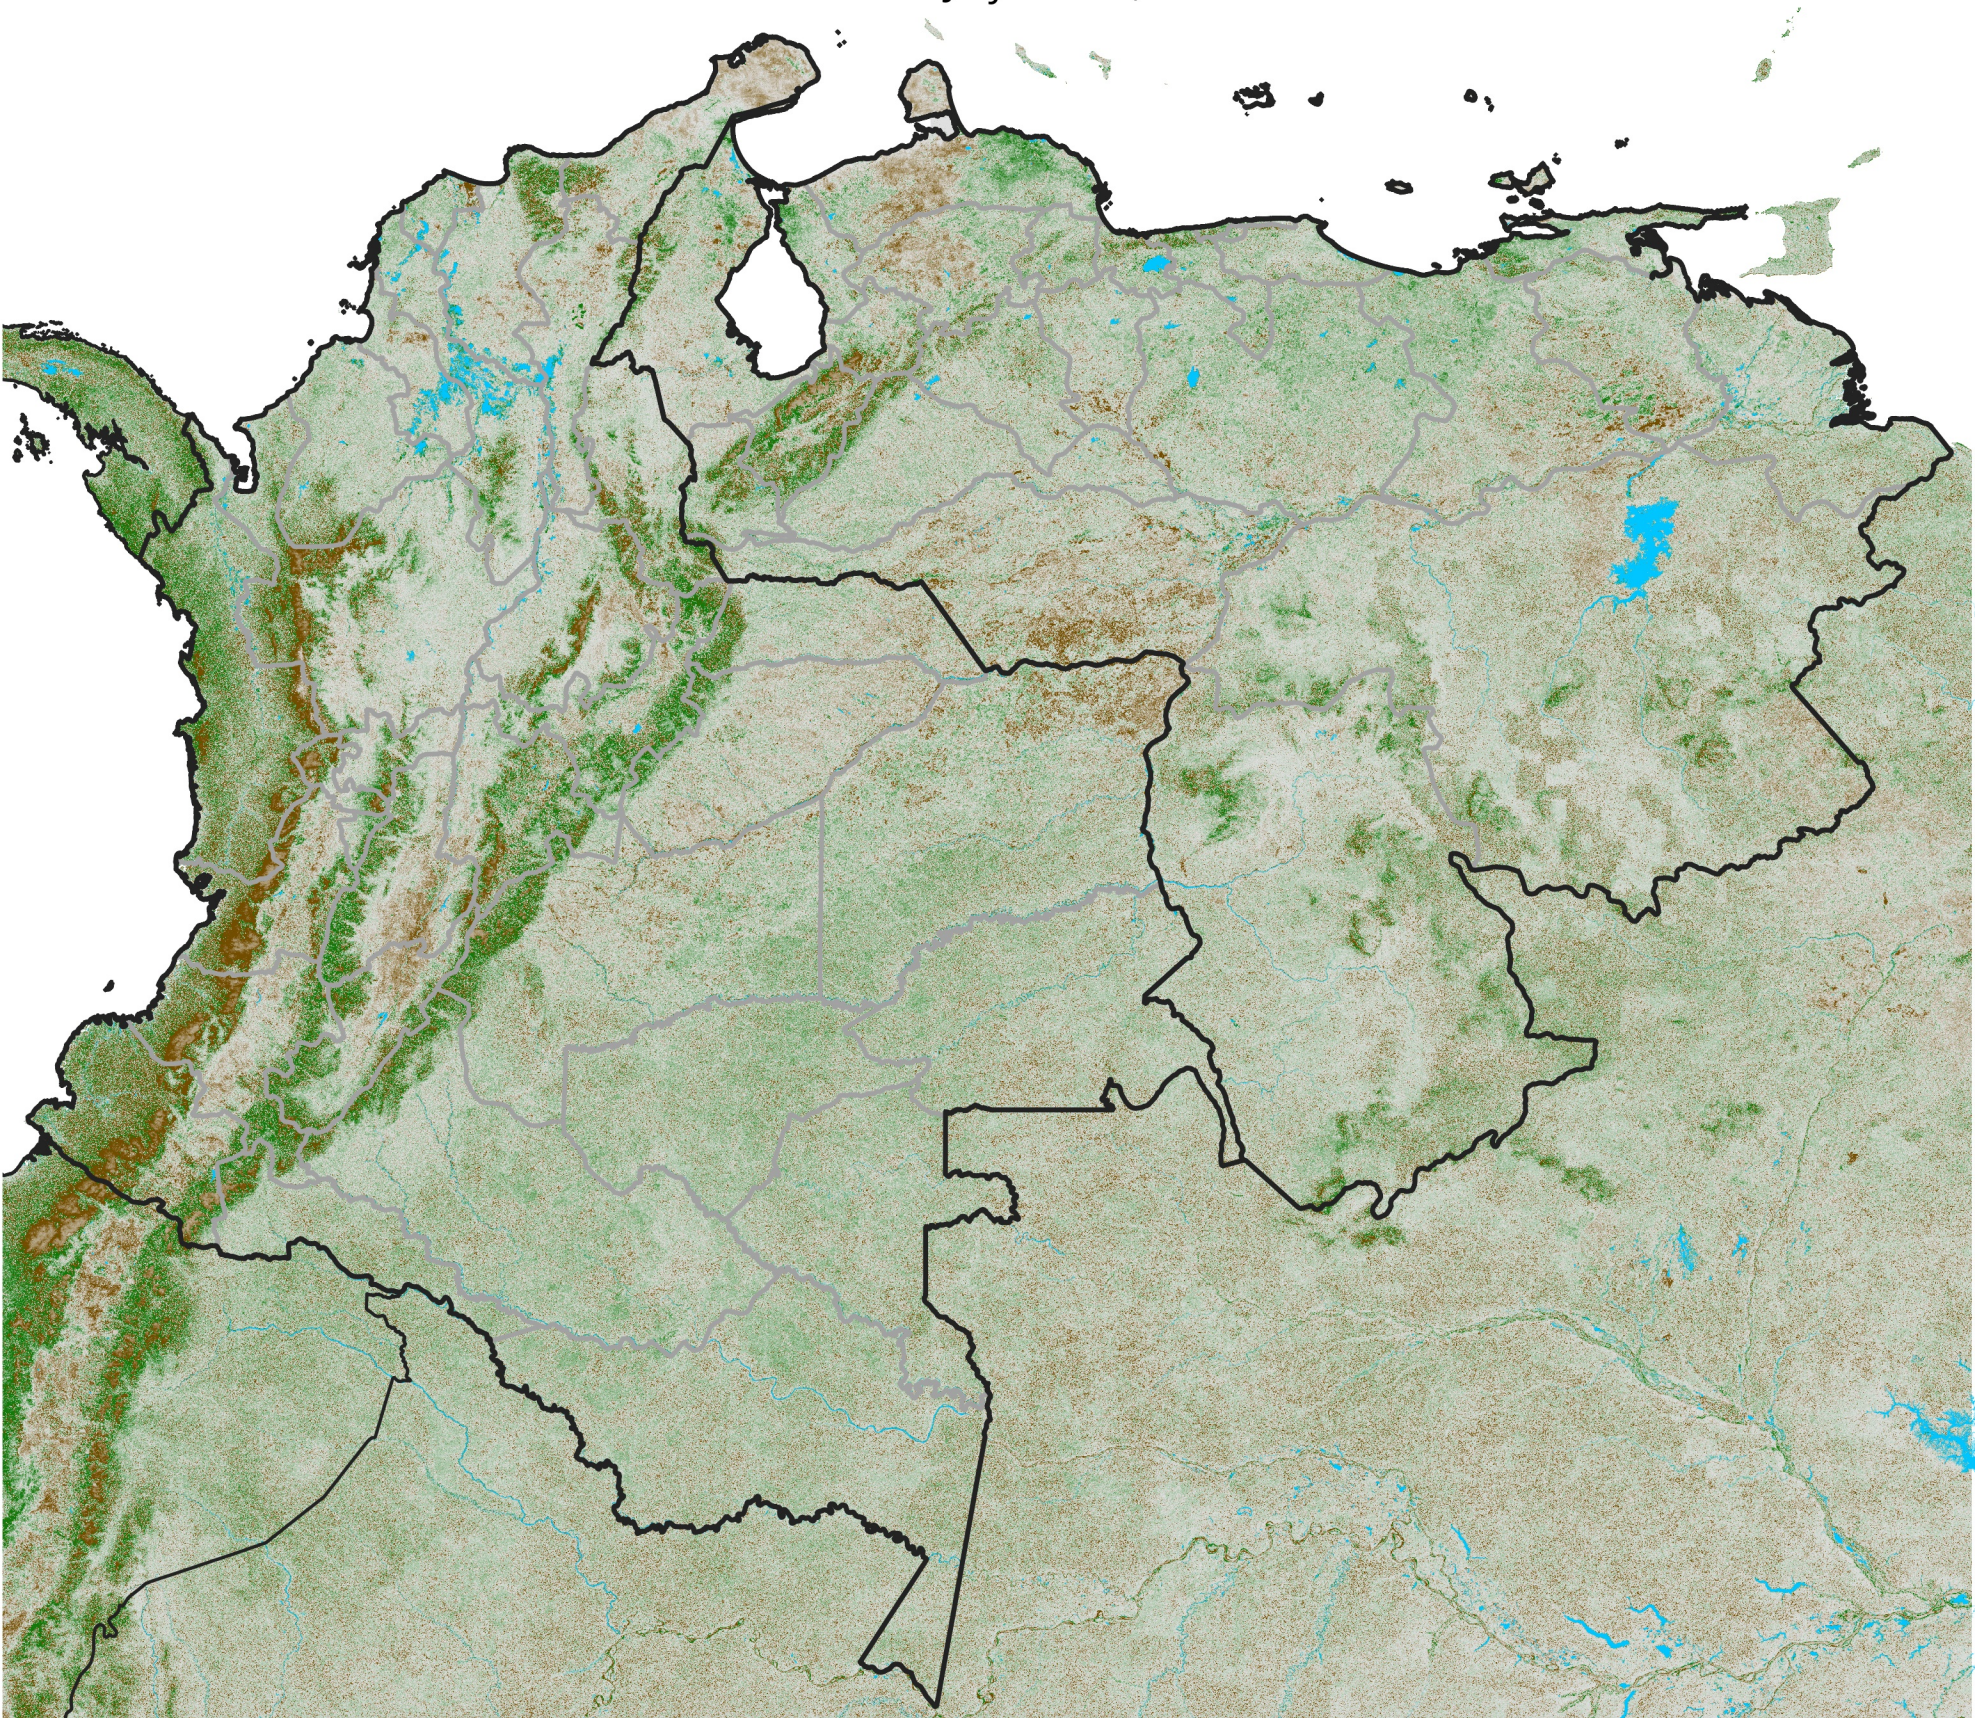

Colombia Venezuela NDVI Anomaly

2004 minus mean (2003 - 2022)

Period 19 / July 01 - 10, 2004

NDVI Anomaly

< -0.3 -0.2 -0.1 -0.05 0.05 0.1 0.2 > 0.3

Negative

No Difference

Positive