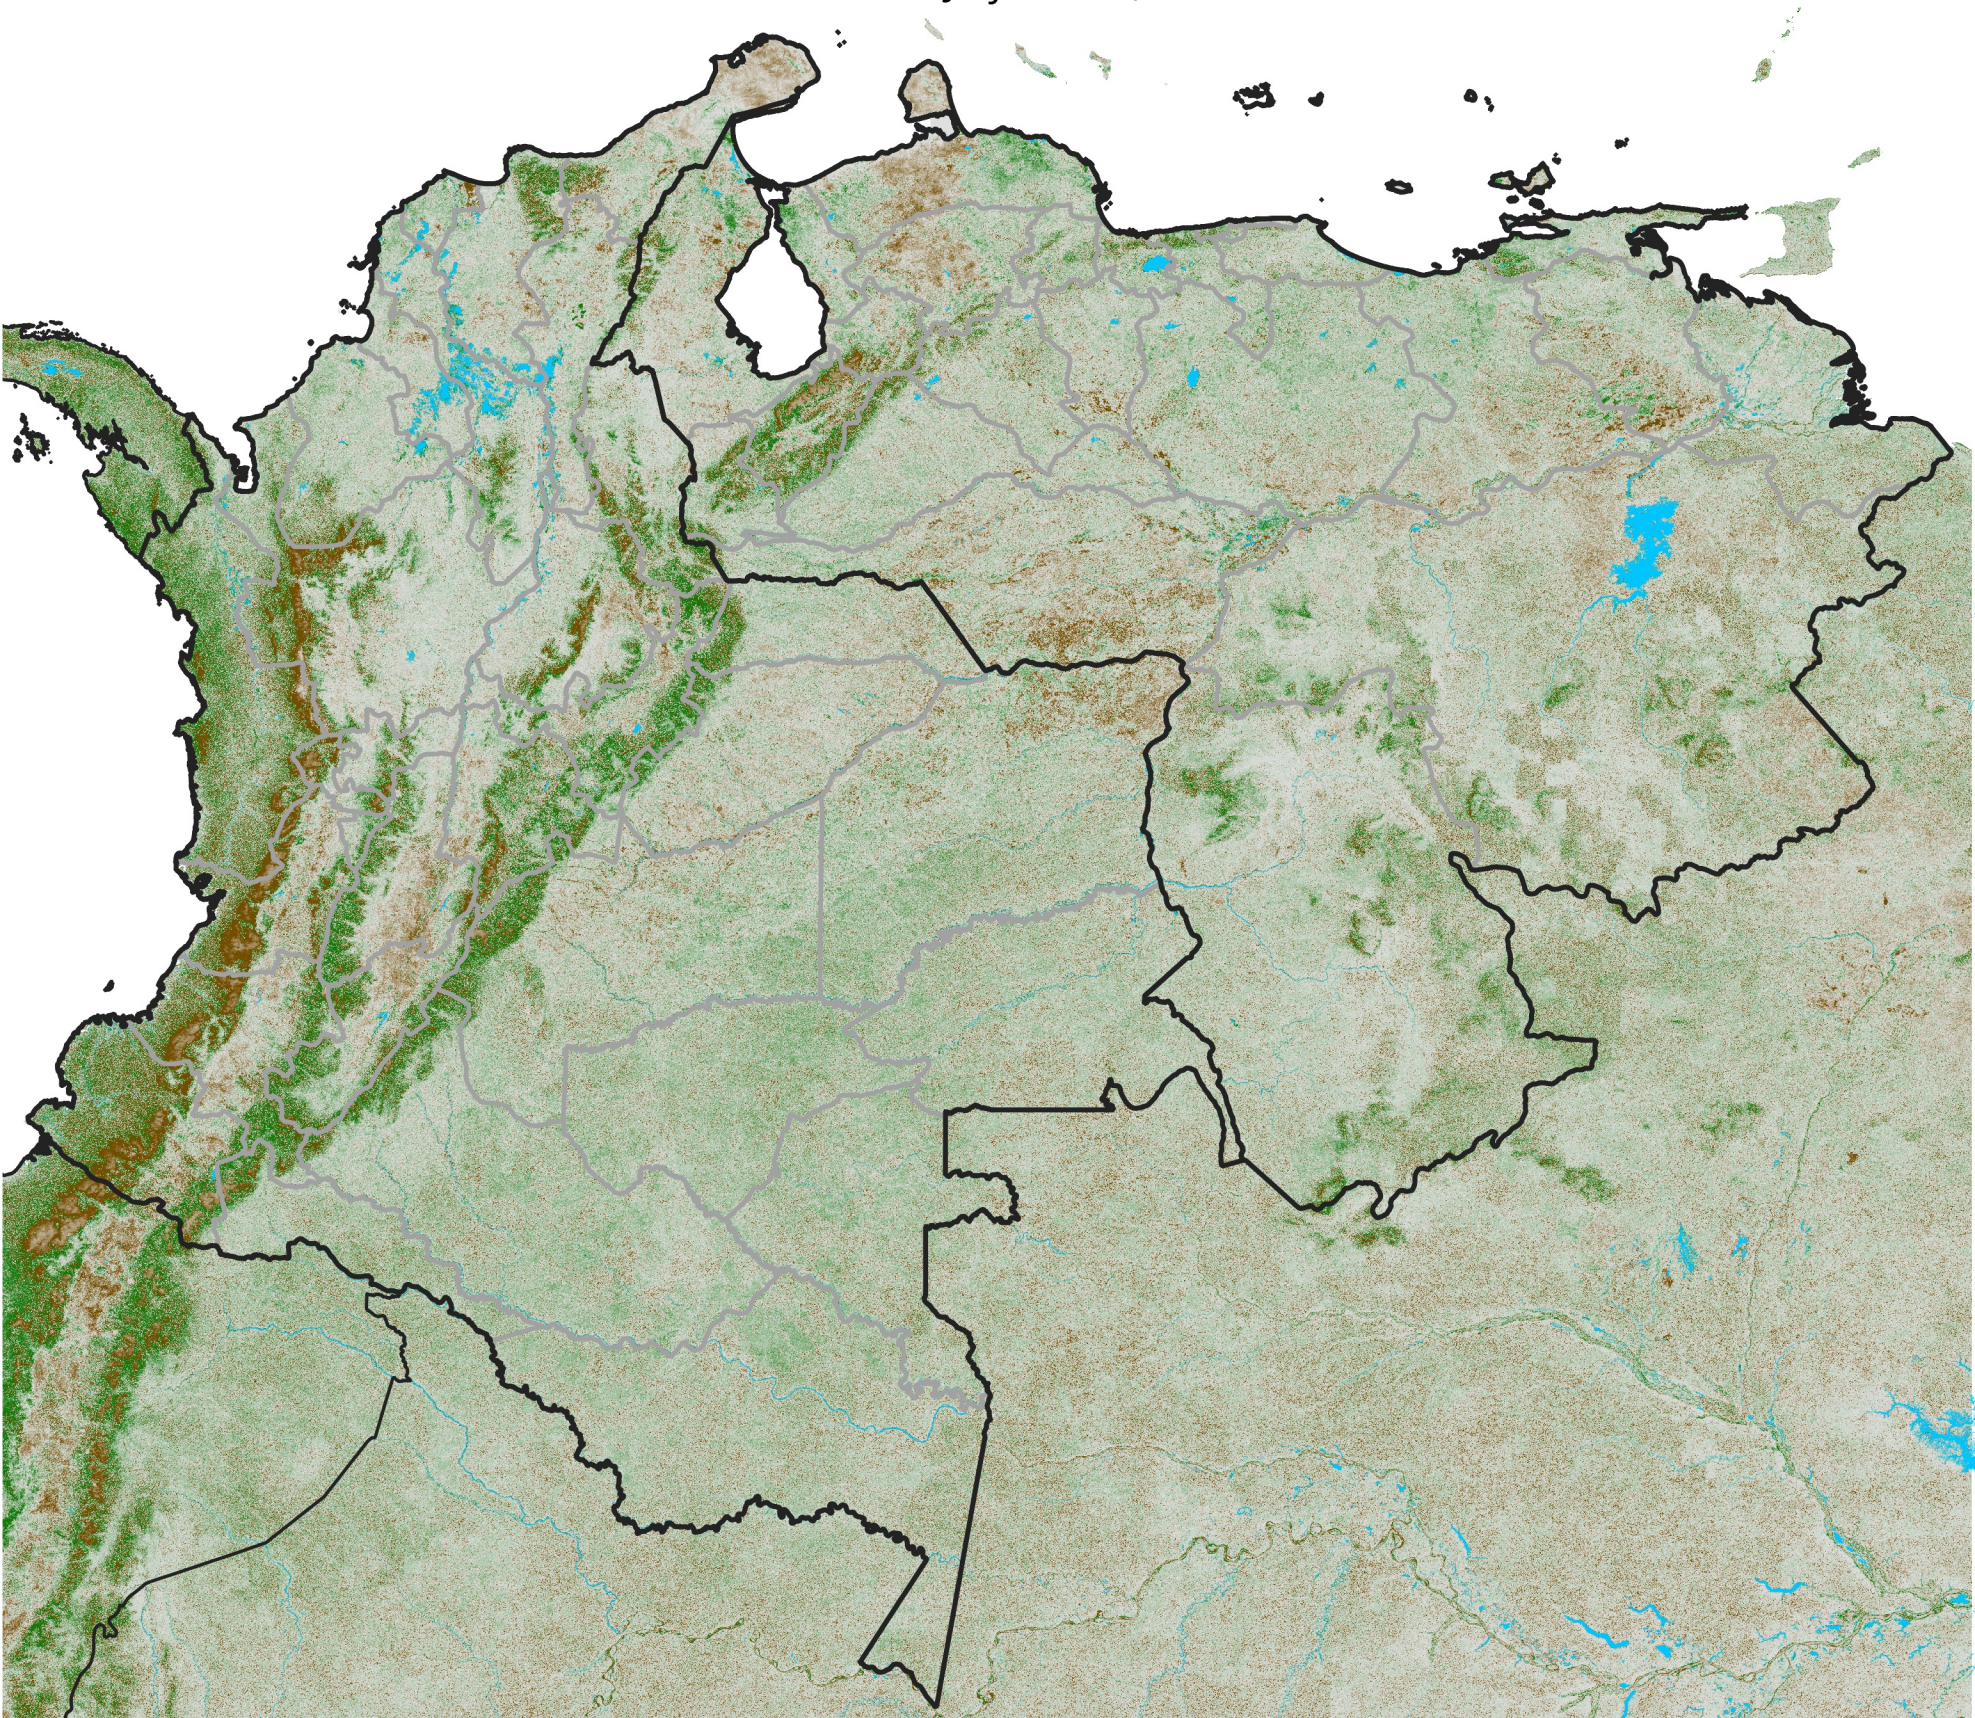

Colombia Venezuela NDVI Anomaly

2004 minus mean (2003 - 2022)

Period 20 / July 11 - 20, 2004

NDVI Anomaly

< -0.3 -0.2 -0.1 -0.05 0.05 0.1 0.2 > 0.3

Negative

No Difference

Positive