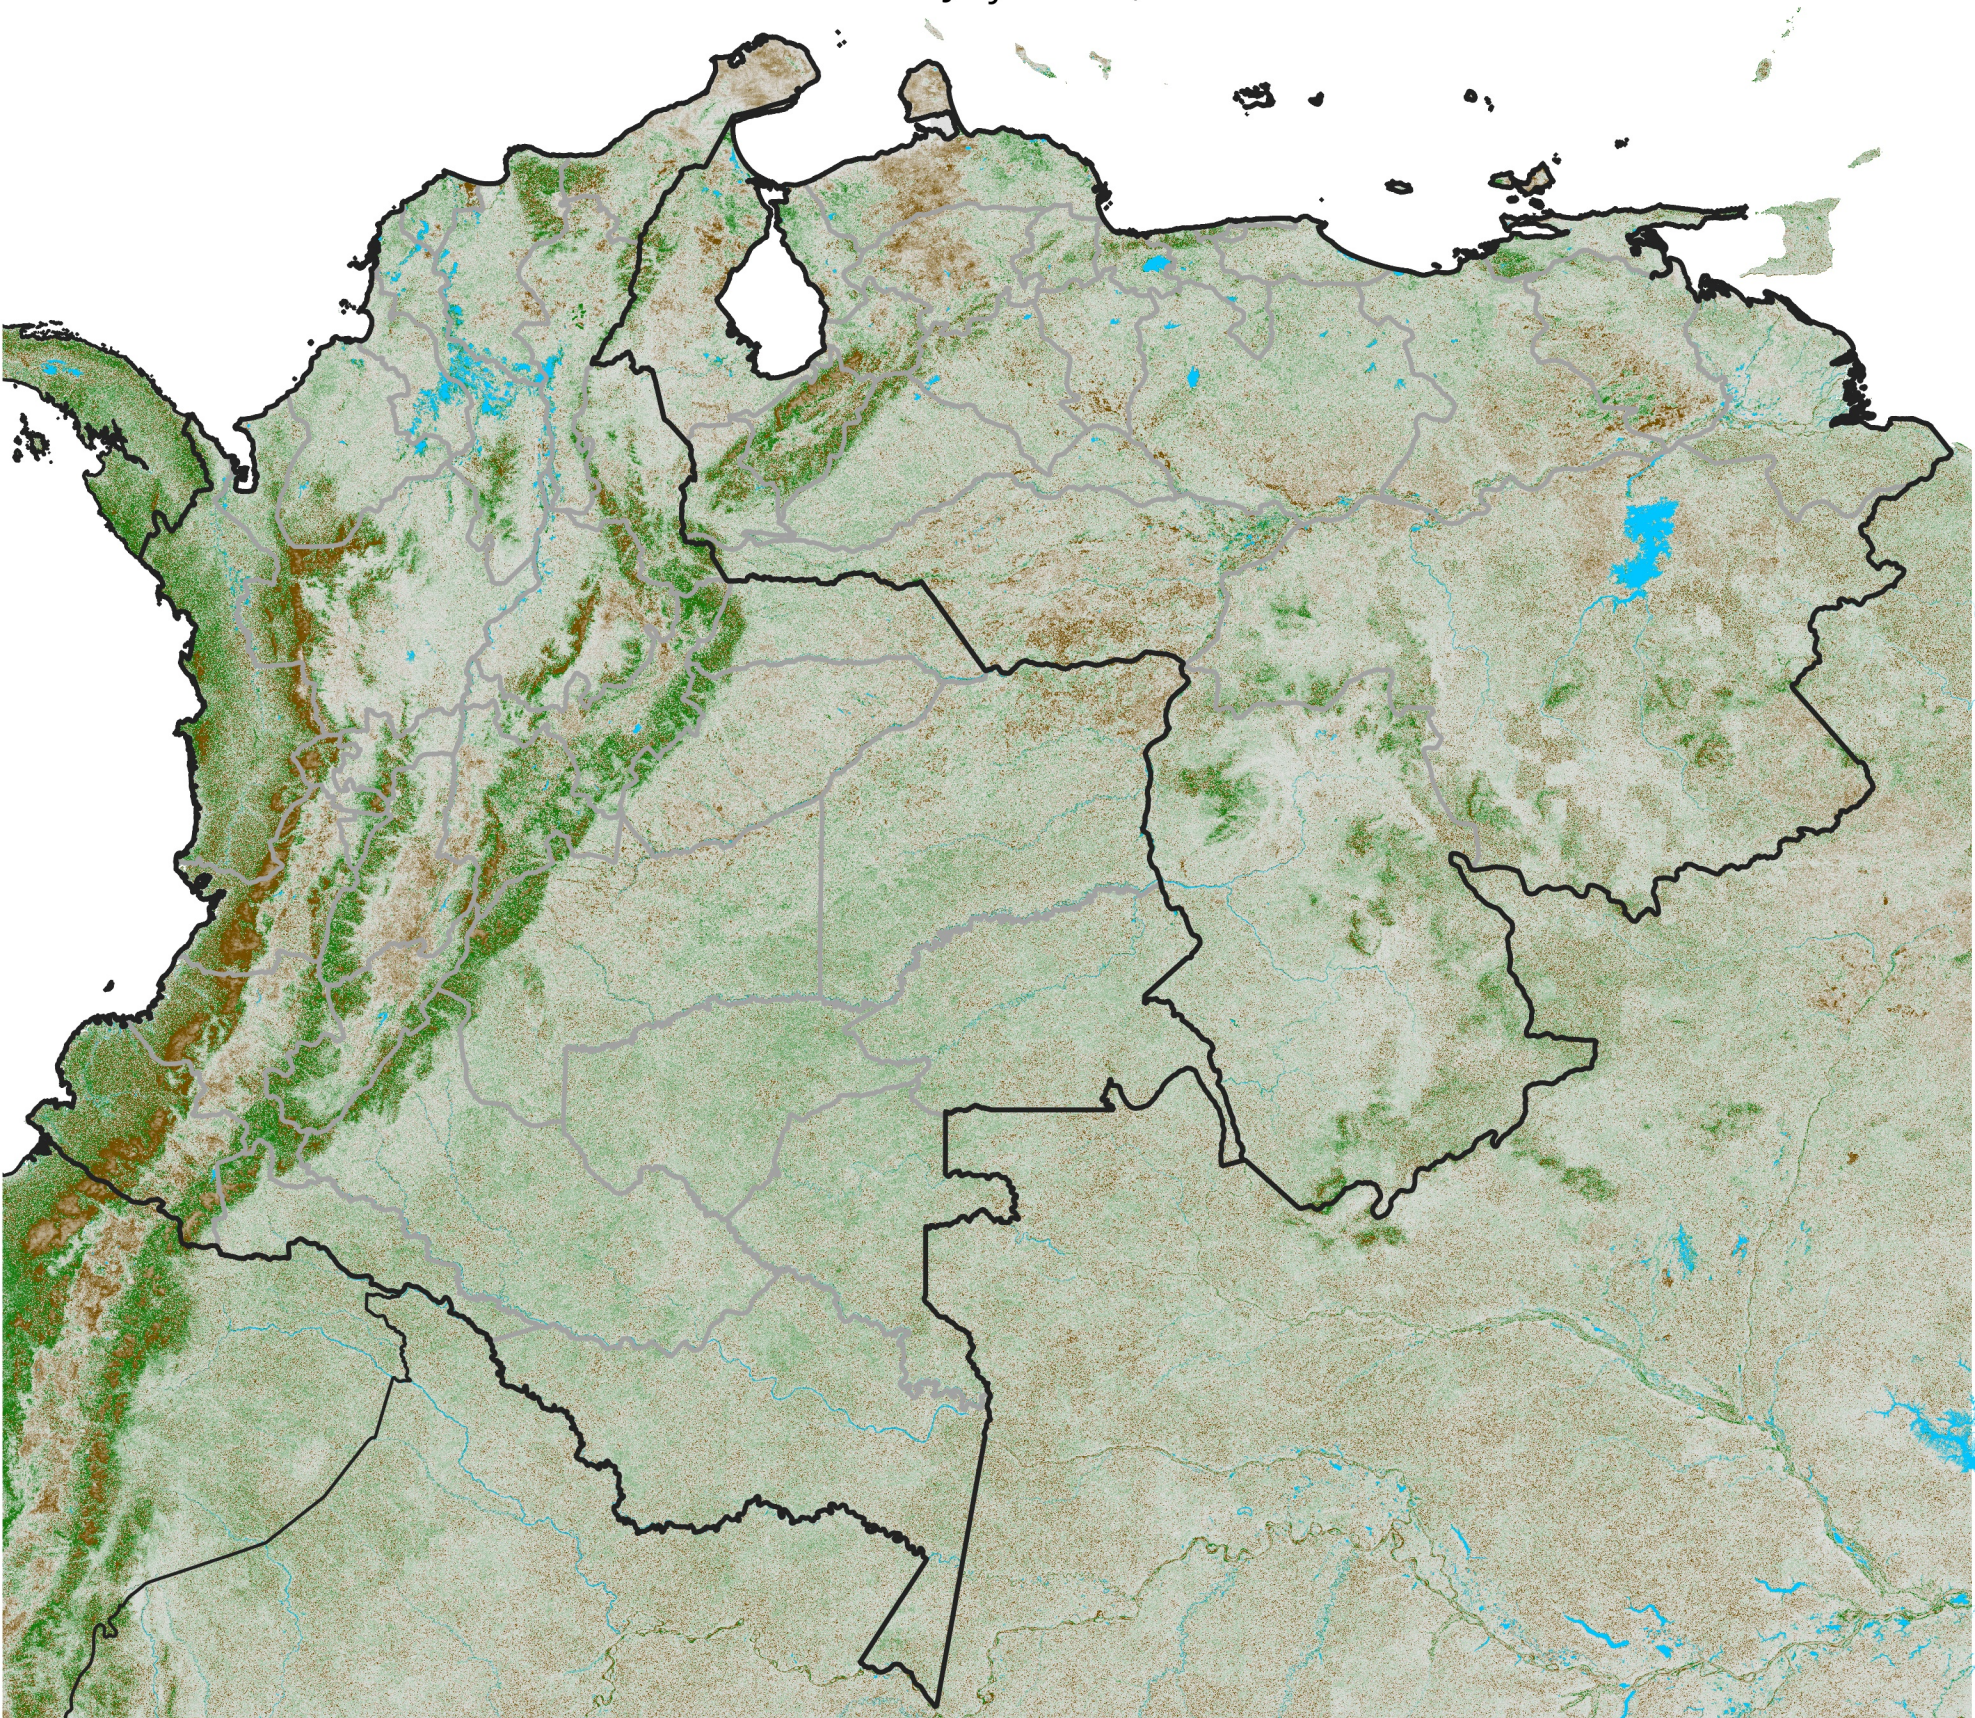

Colombia Venezuela NDVI Anomaly

2004 minus mean (2003 - 2022)

Period 21 / July 21 - 31, 2004

NDVI Anomaly

< -0.3 -0.2 -0.1 -0.05 0.05 0.1 0.2 > 0.3

Negative

No Difference

Positive