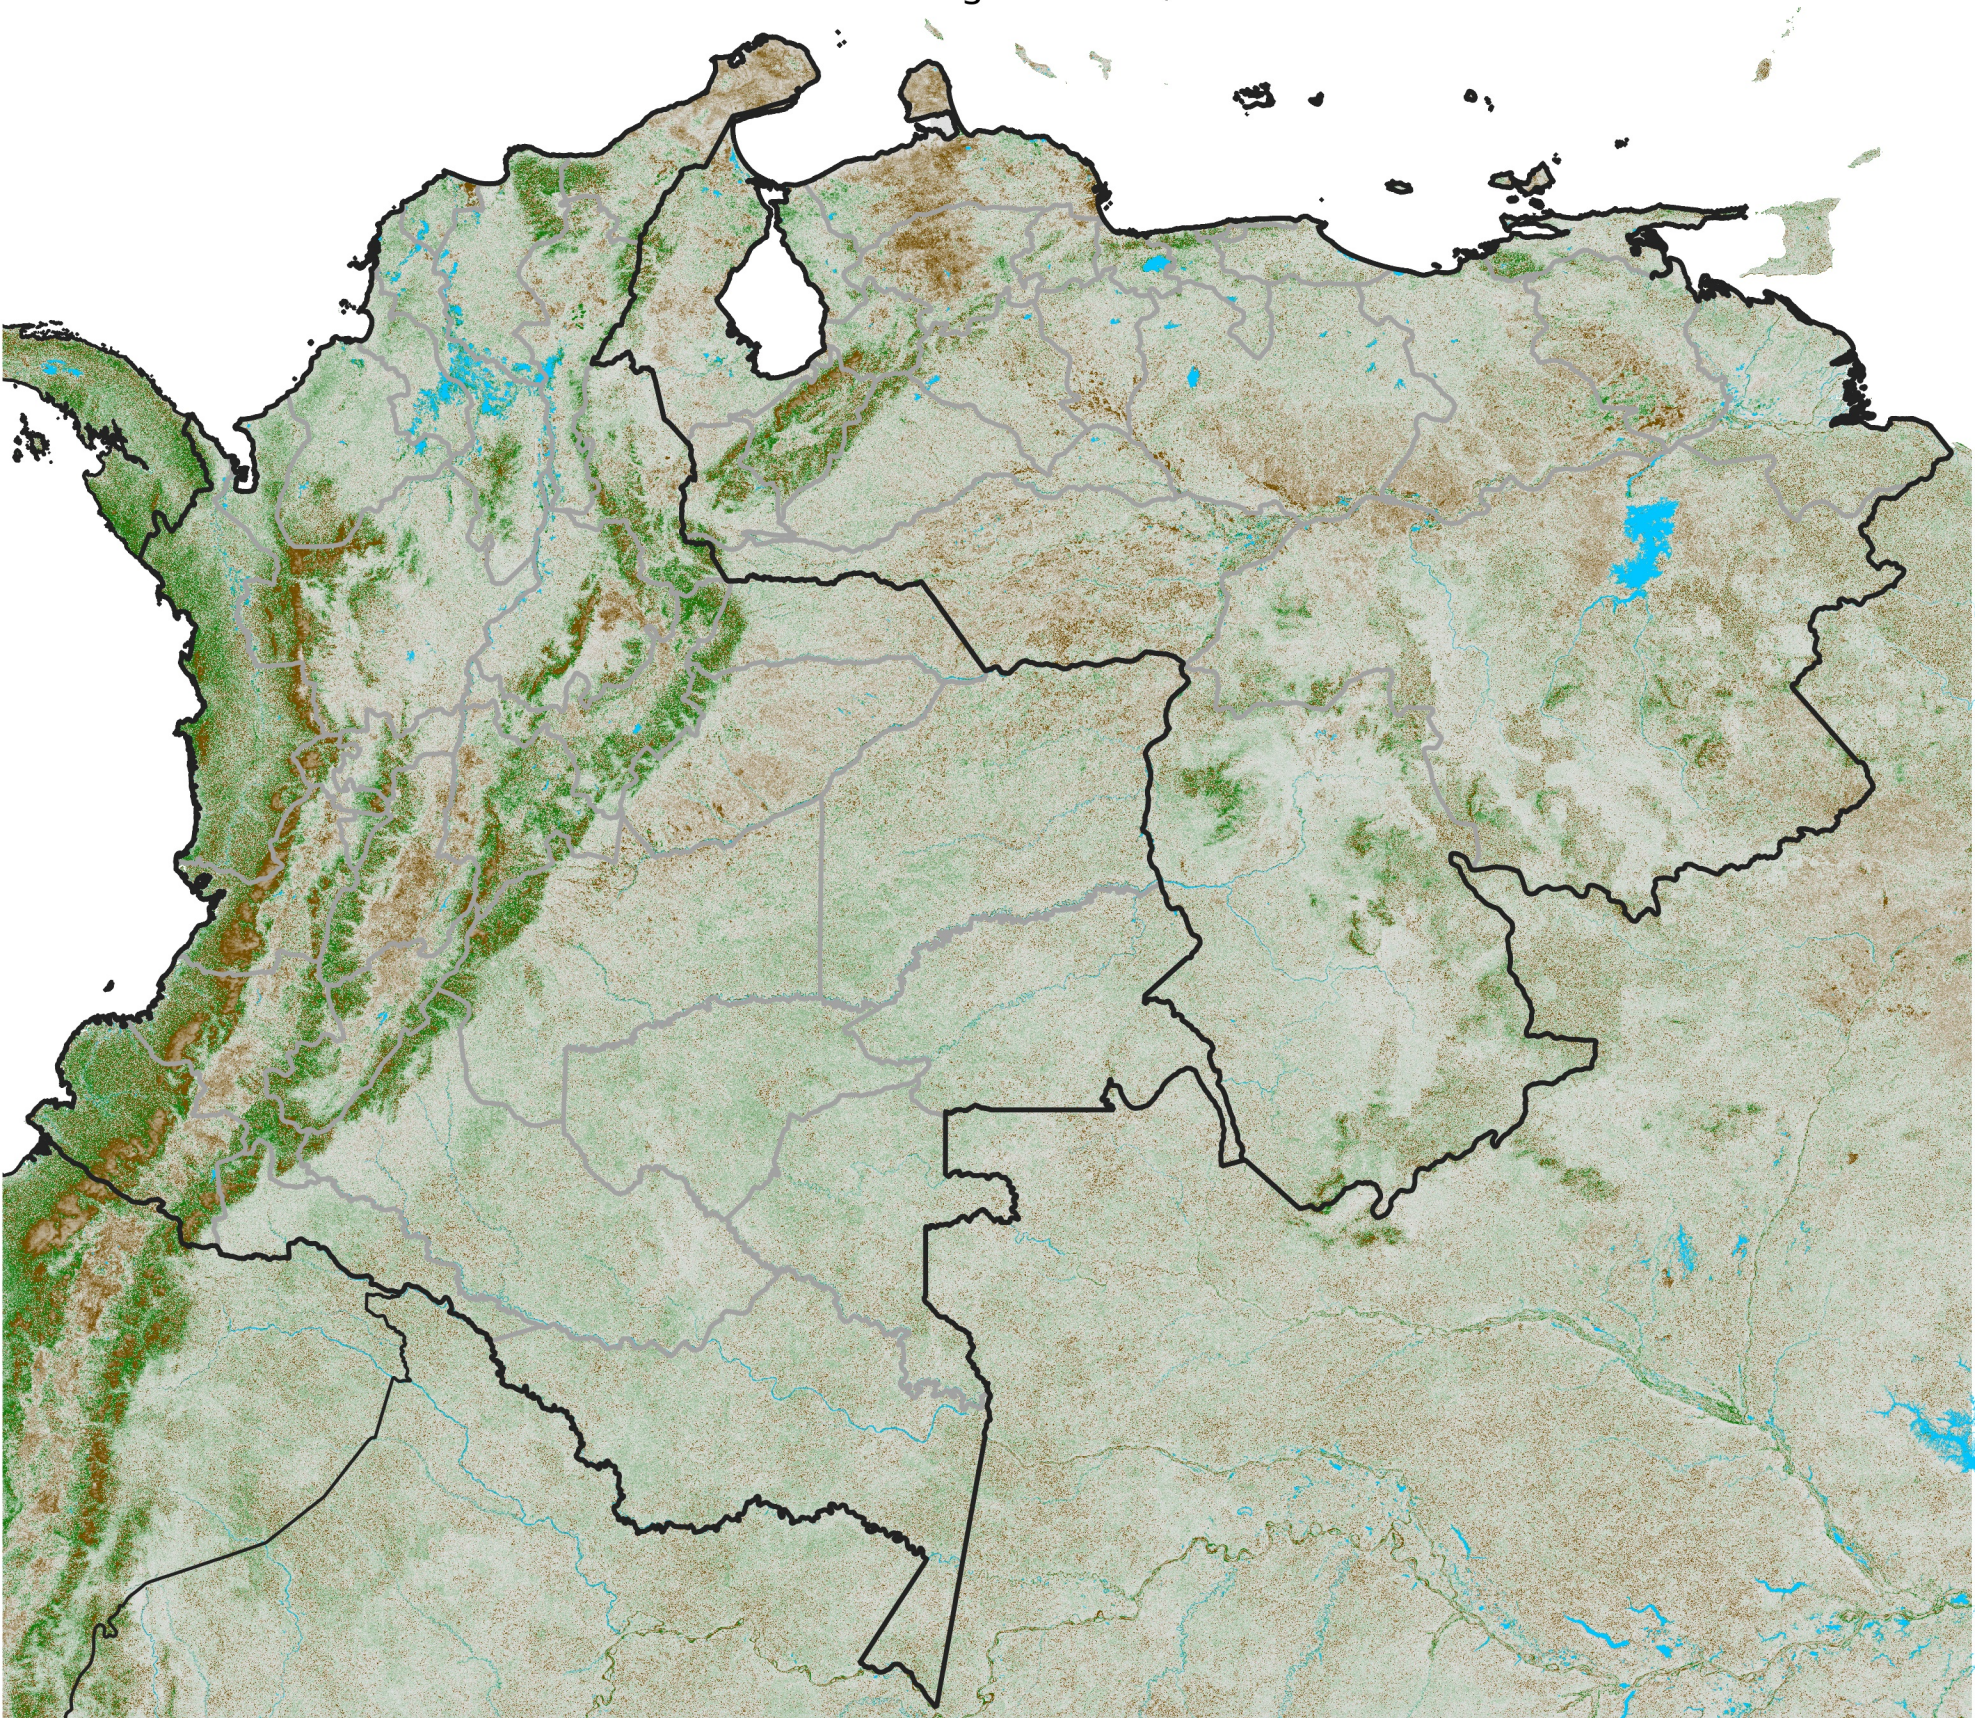

Colombia Venezuela NDVI Anomaly

2004 minus mean (2003 - 2022)

Period 24 / August 21 - 31, 2004

NDVI Anomaly

< -0.3 -0.2 -0.1 -0.05 0.05 0.1 0.2 > 0.3

Negative

No Difference

Positive