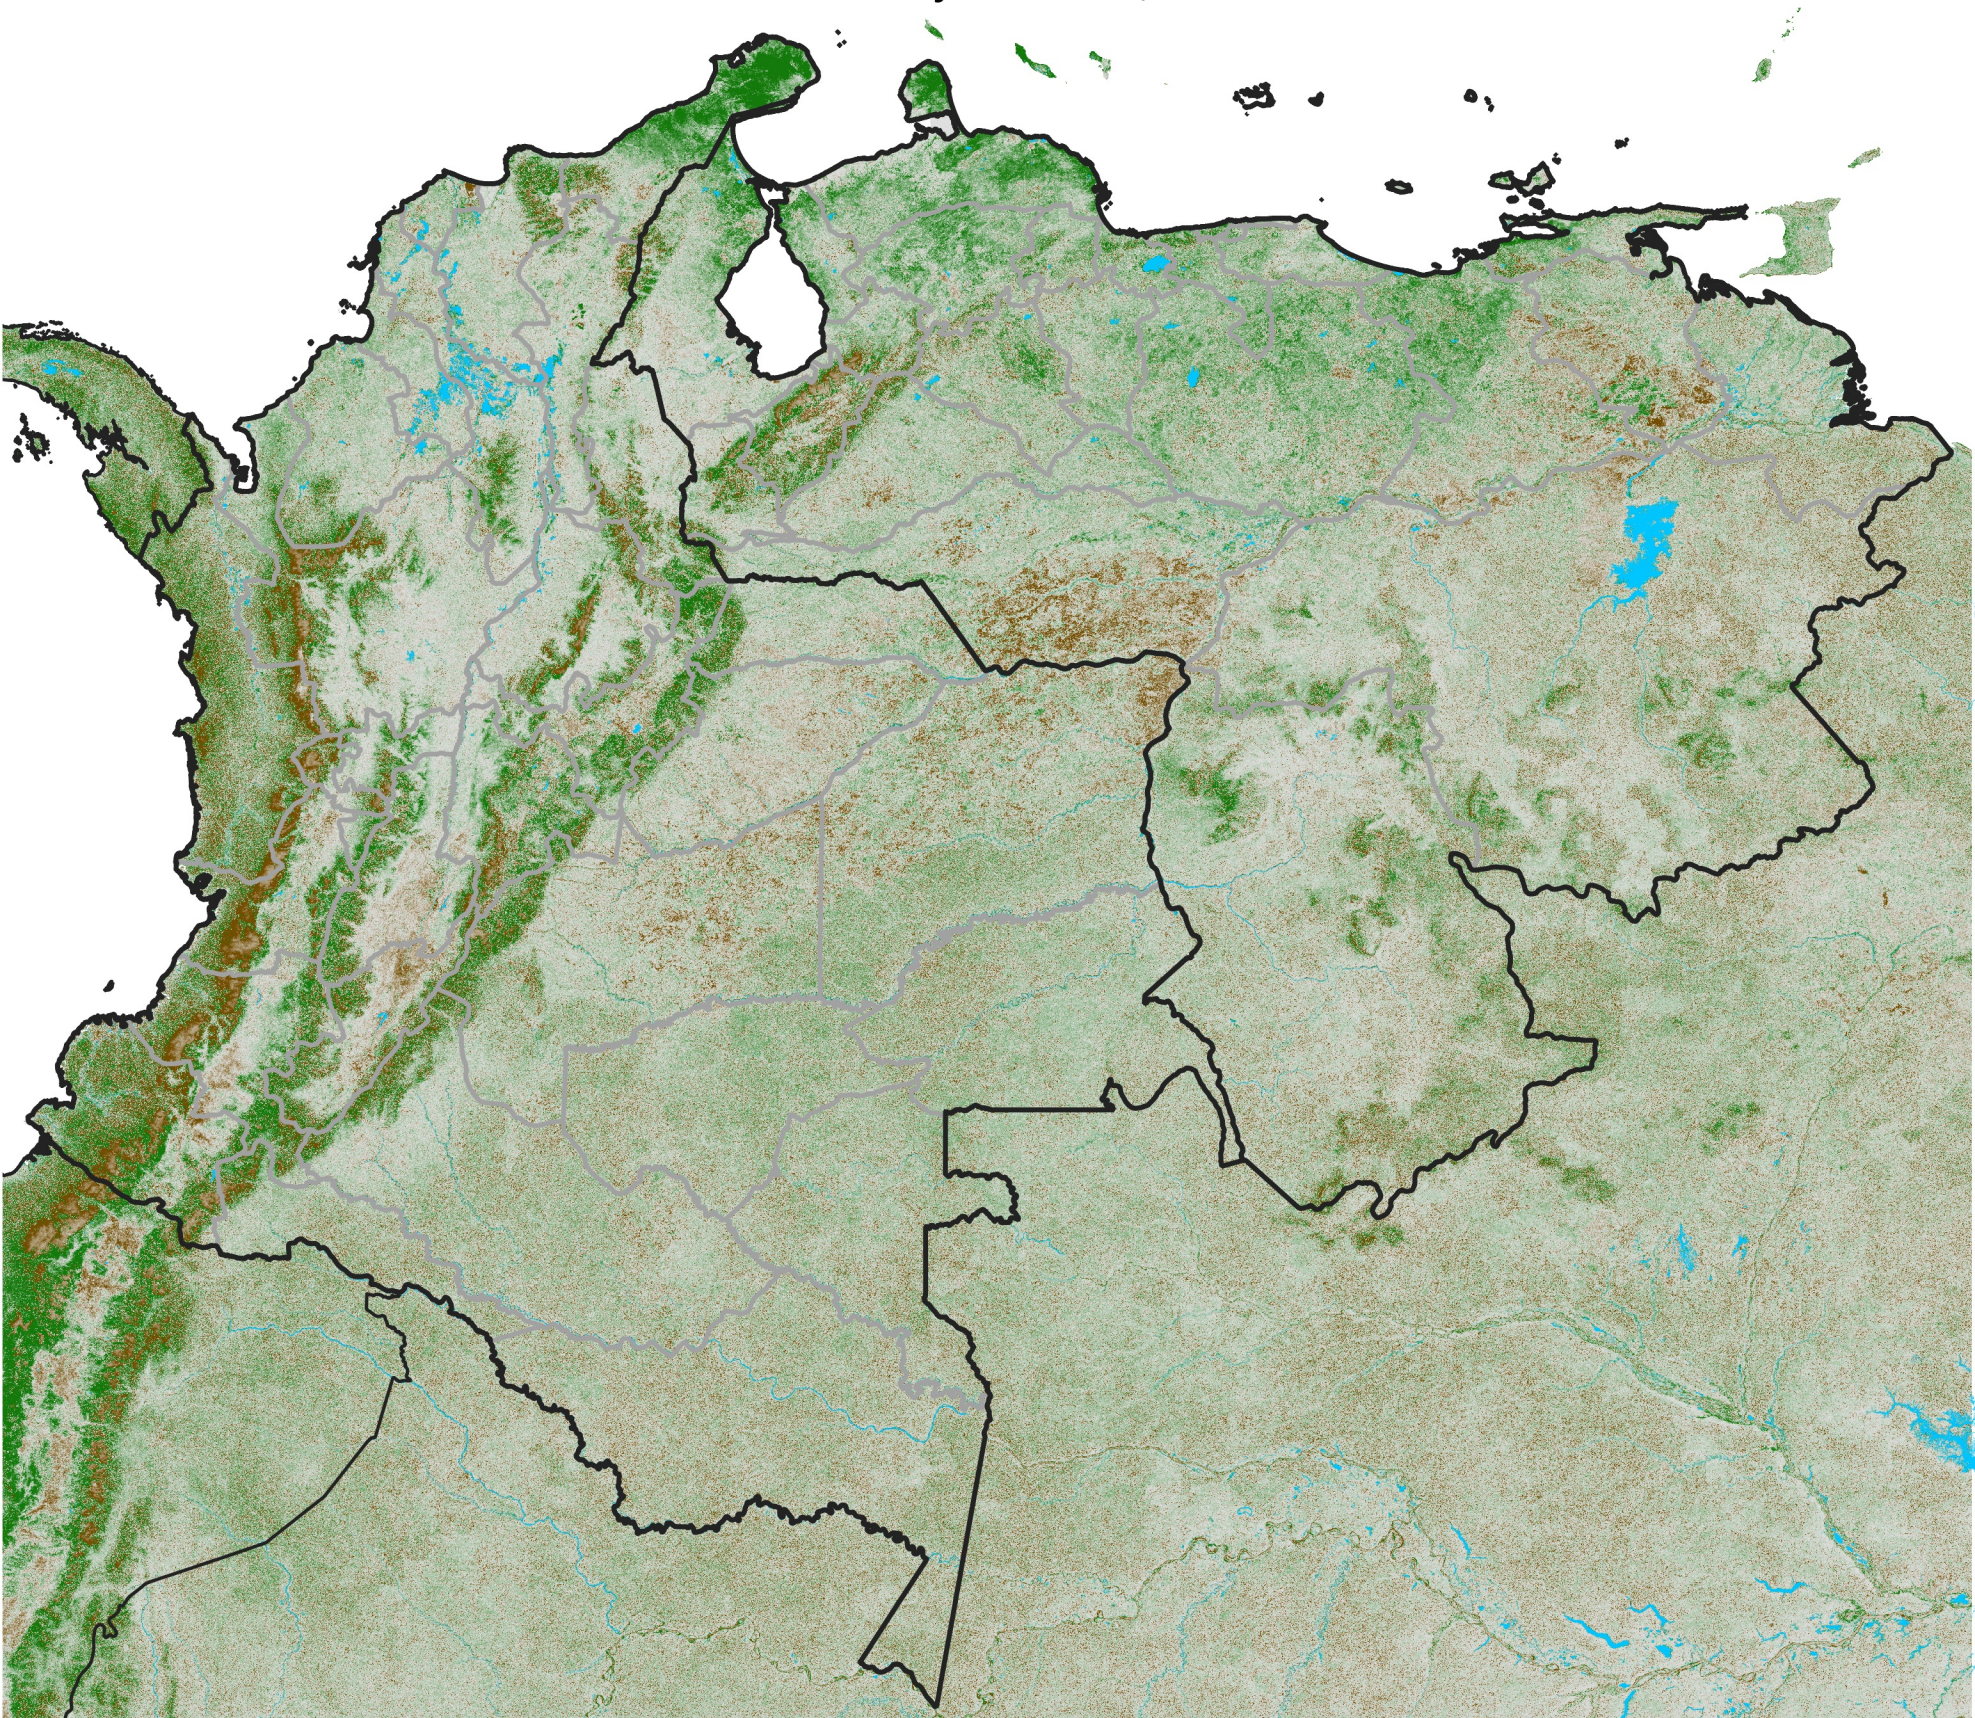

Colombia Venezuela NDVI Anomaly

2005 minus mean (2003 - 2022)

Period 17 / June 11 - 20, 2005

NDVI Anomaly

< -0.3 -0.2 -0.1 -0.05 0.05 0.1 0.2 > 0.3

Negative

No Difference

Positive