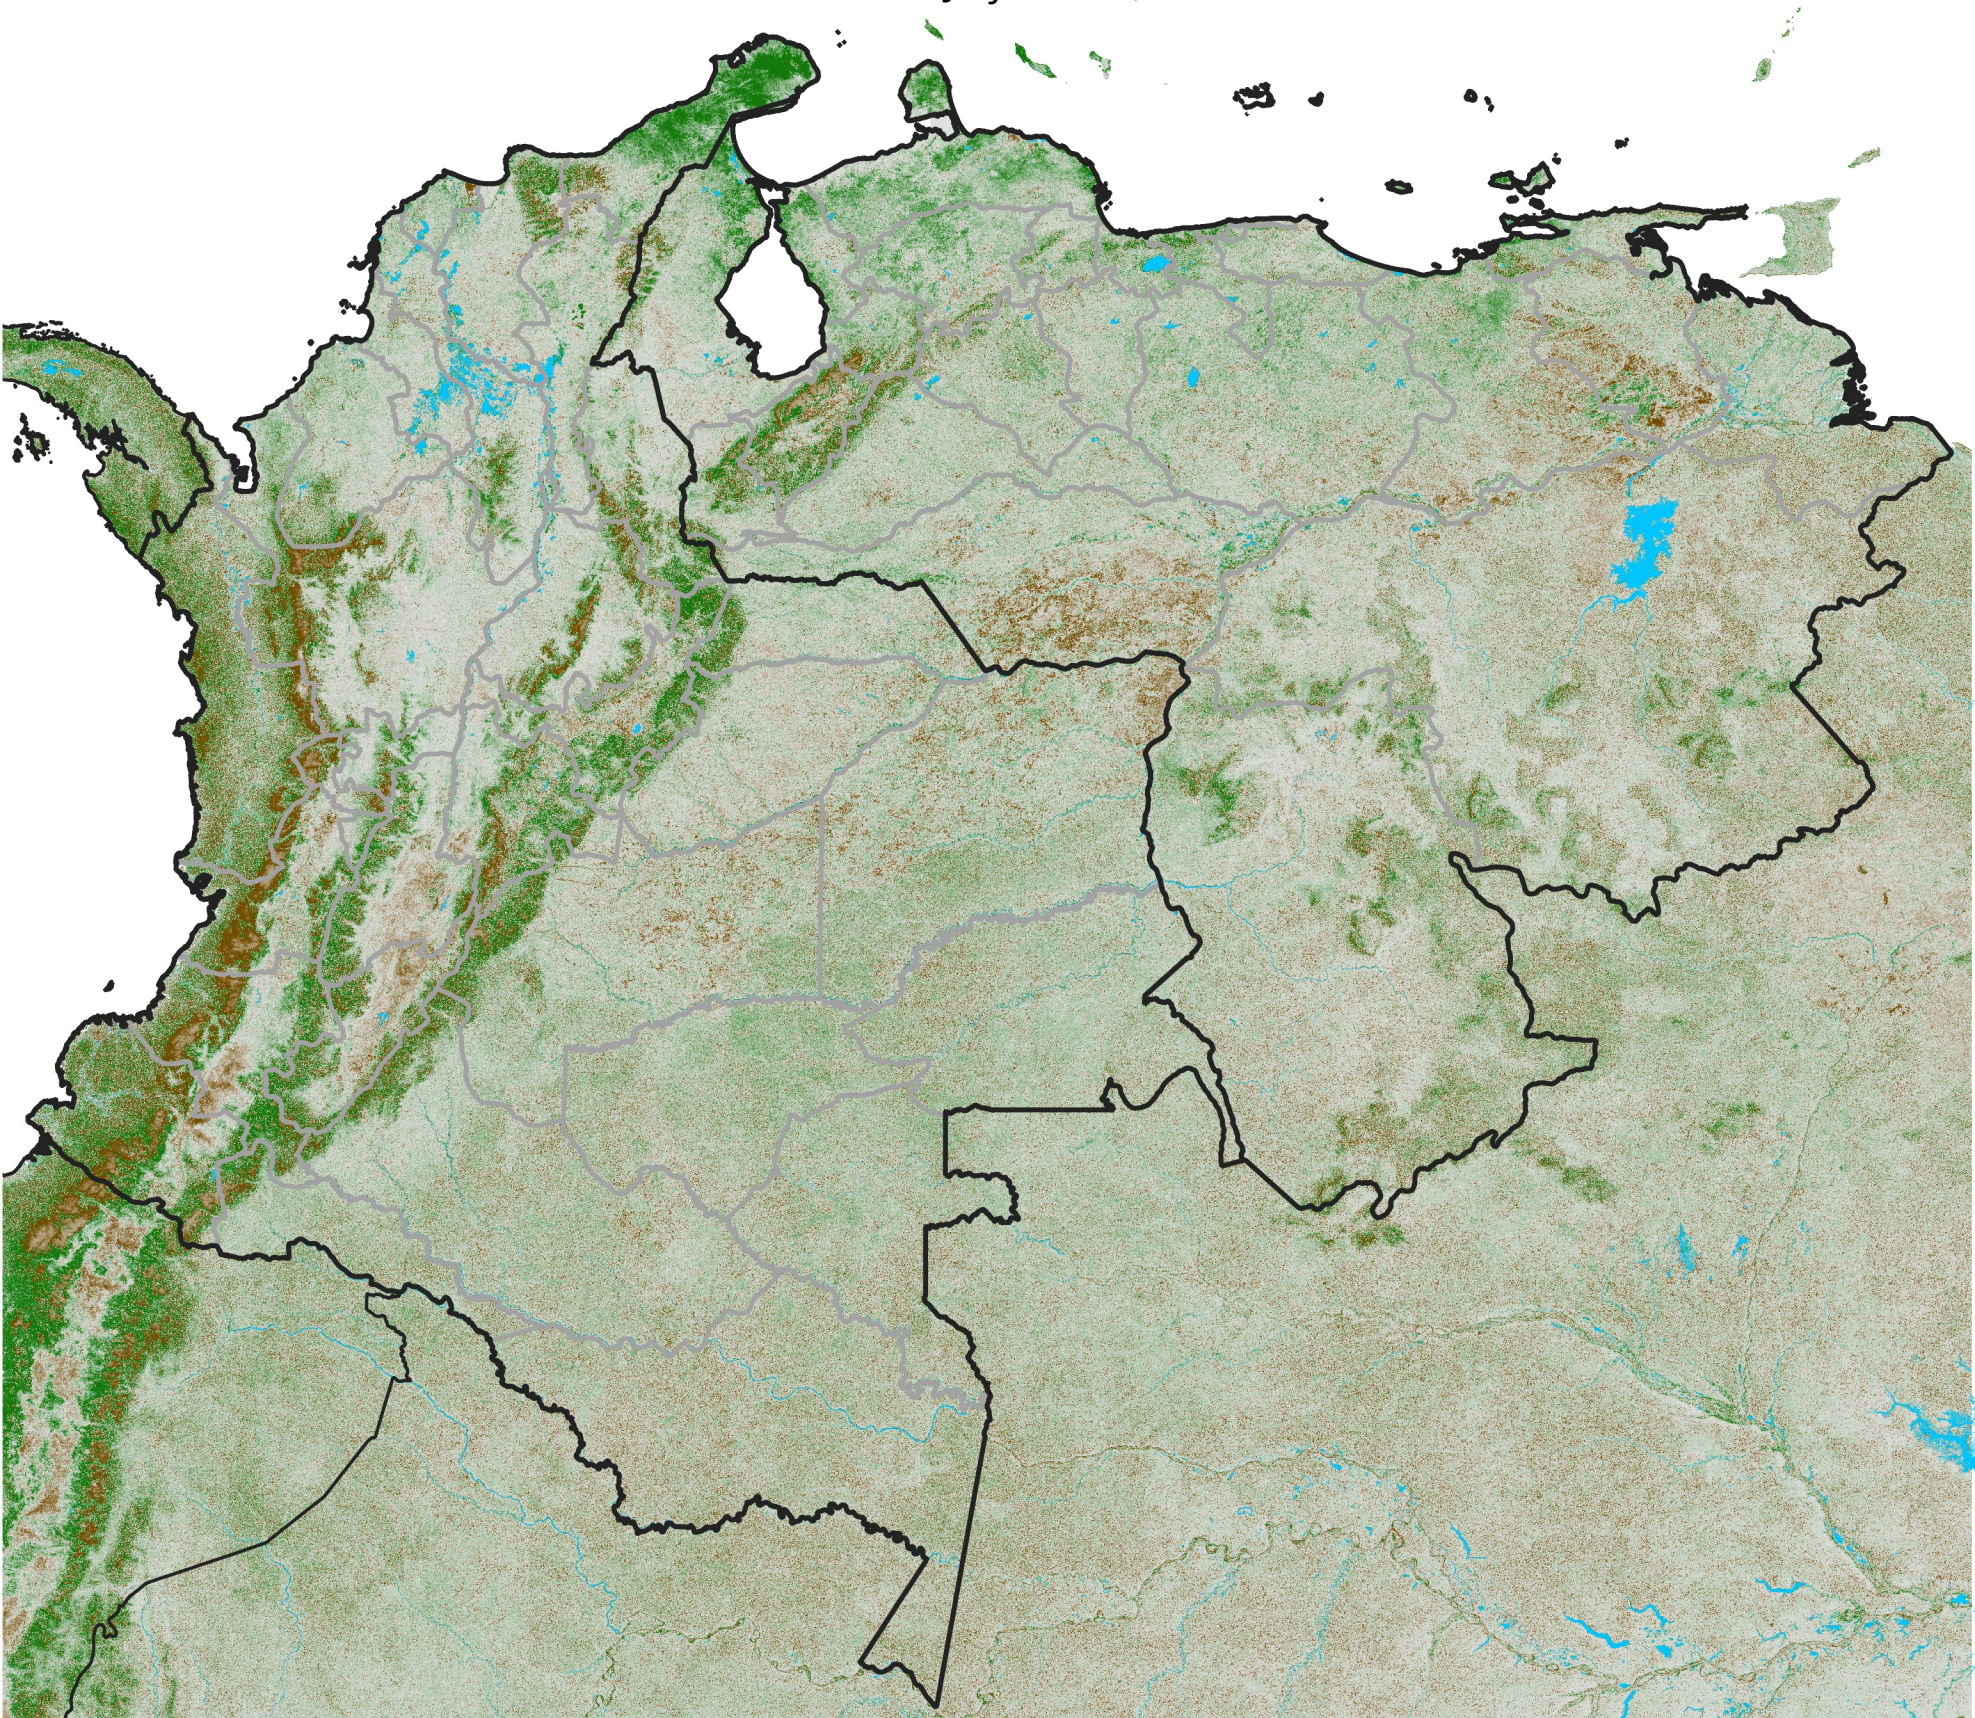

# Colombia Venezuela NDVI Anomaly

2005 minus mean (2003 - 2022)

Period 19 / July 01 - 10, 2005

## NDVI Anomaly

< -0.3   -0.2   -0.1   -0.05   0.05   0.1   0.2   > 0.3

Negative

No Difference

Positive