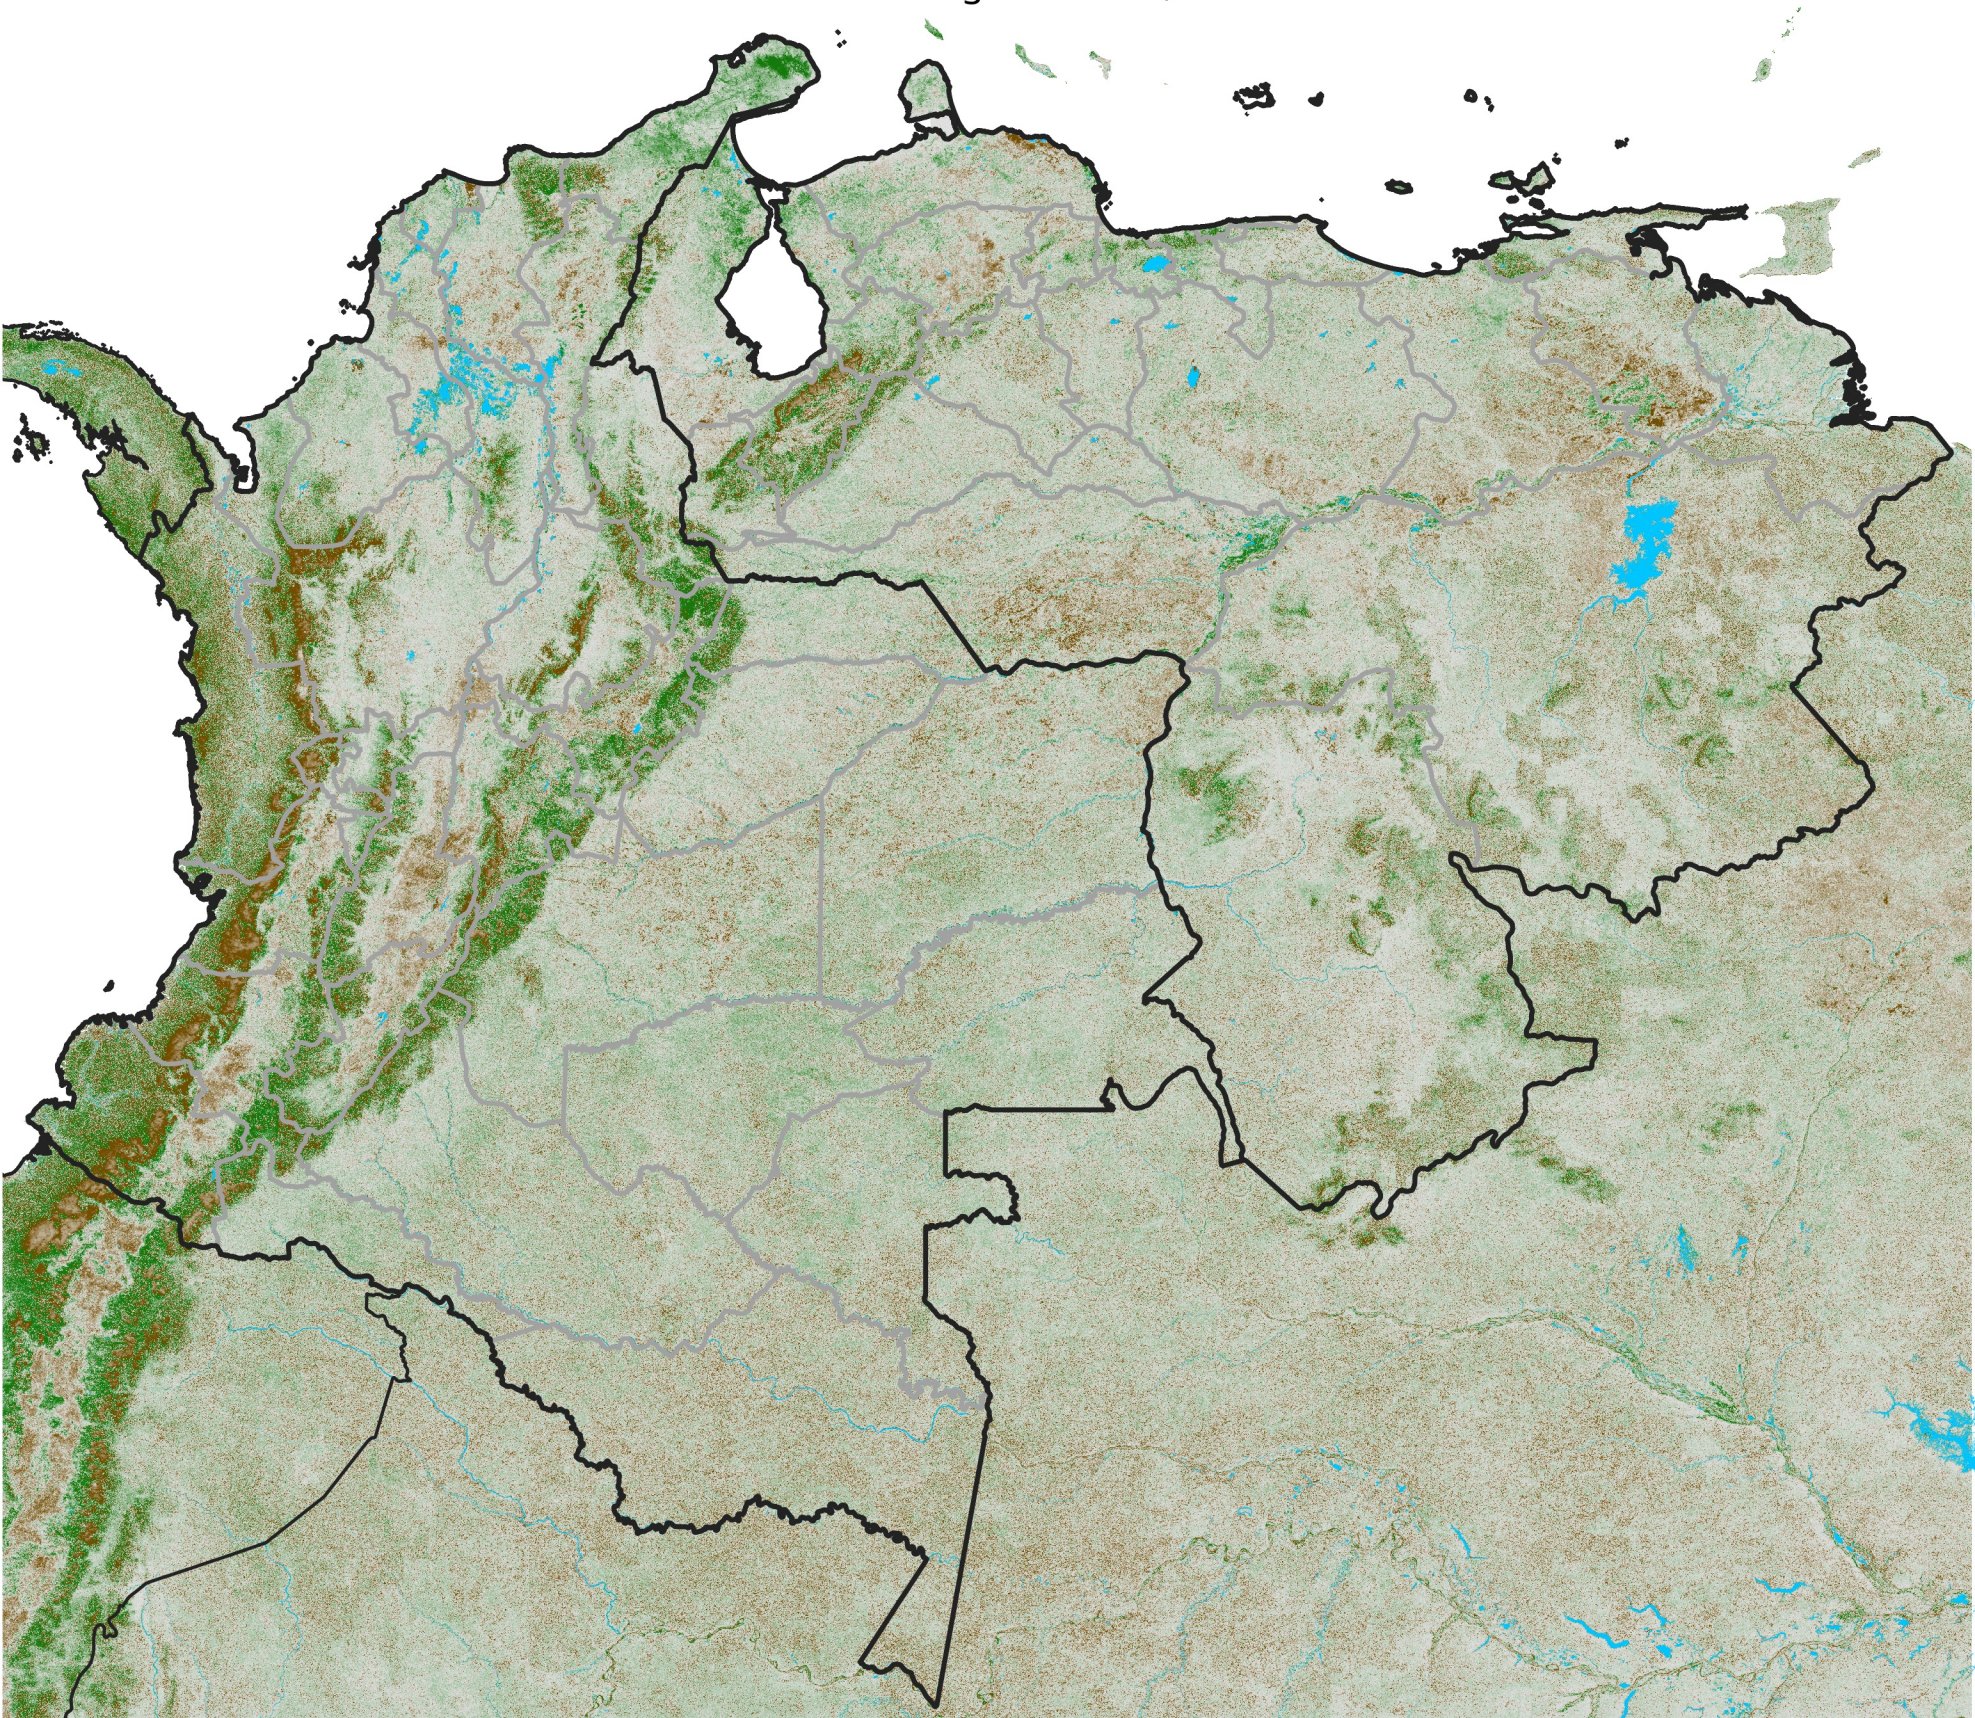

Colombia Venezuela NDVI Anomaly

2005 minus mean (2003 - 2022)

Period 22 / August 01 - 10, 2005

NDVI Anomaly

< -0.3 -0.2 -0.1 -0.05 0.05 0.1 0.2 > 0.3

Negative

No Difference

Positive