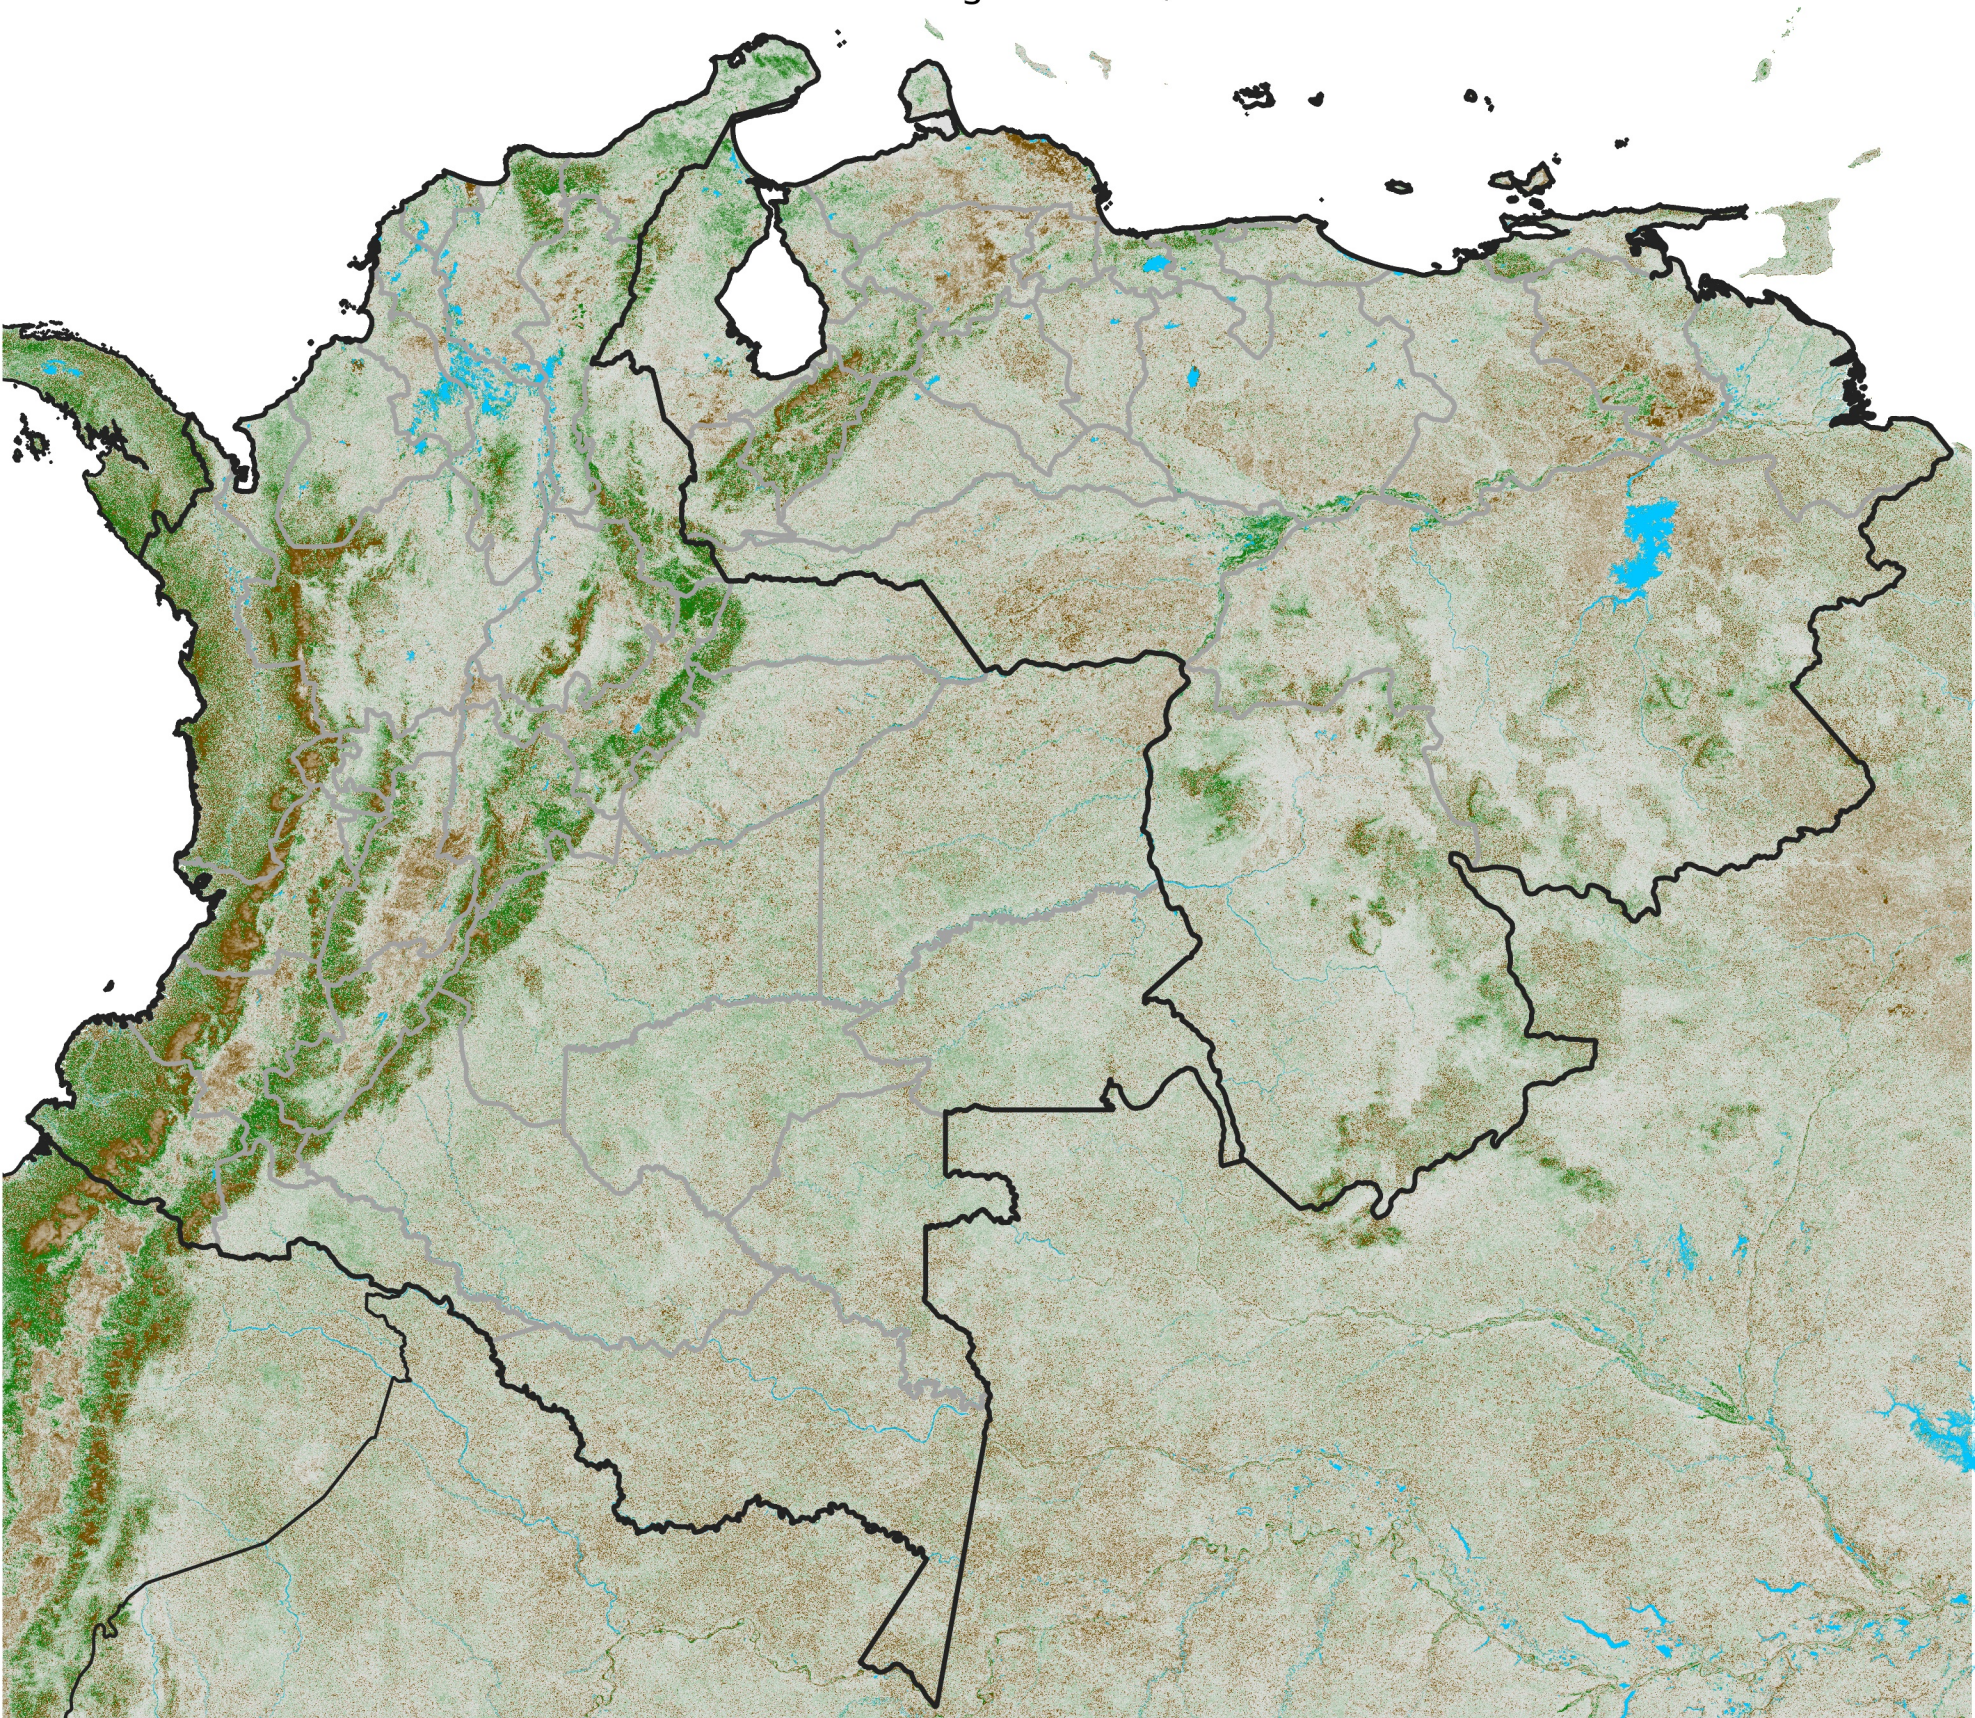

Colombia Venezuela NDVI Anomaly

2005 minus mean (2003 - 2022)

Period 24 / August 21 - 31, 2005

NDVI Anomaly

<math>< -0.3</math> -0.2 -0.1 -0.05 0.05 0.1 0.2 > 0.3

Negative

No Difference

Positive