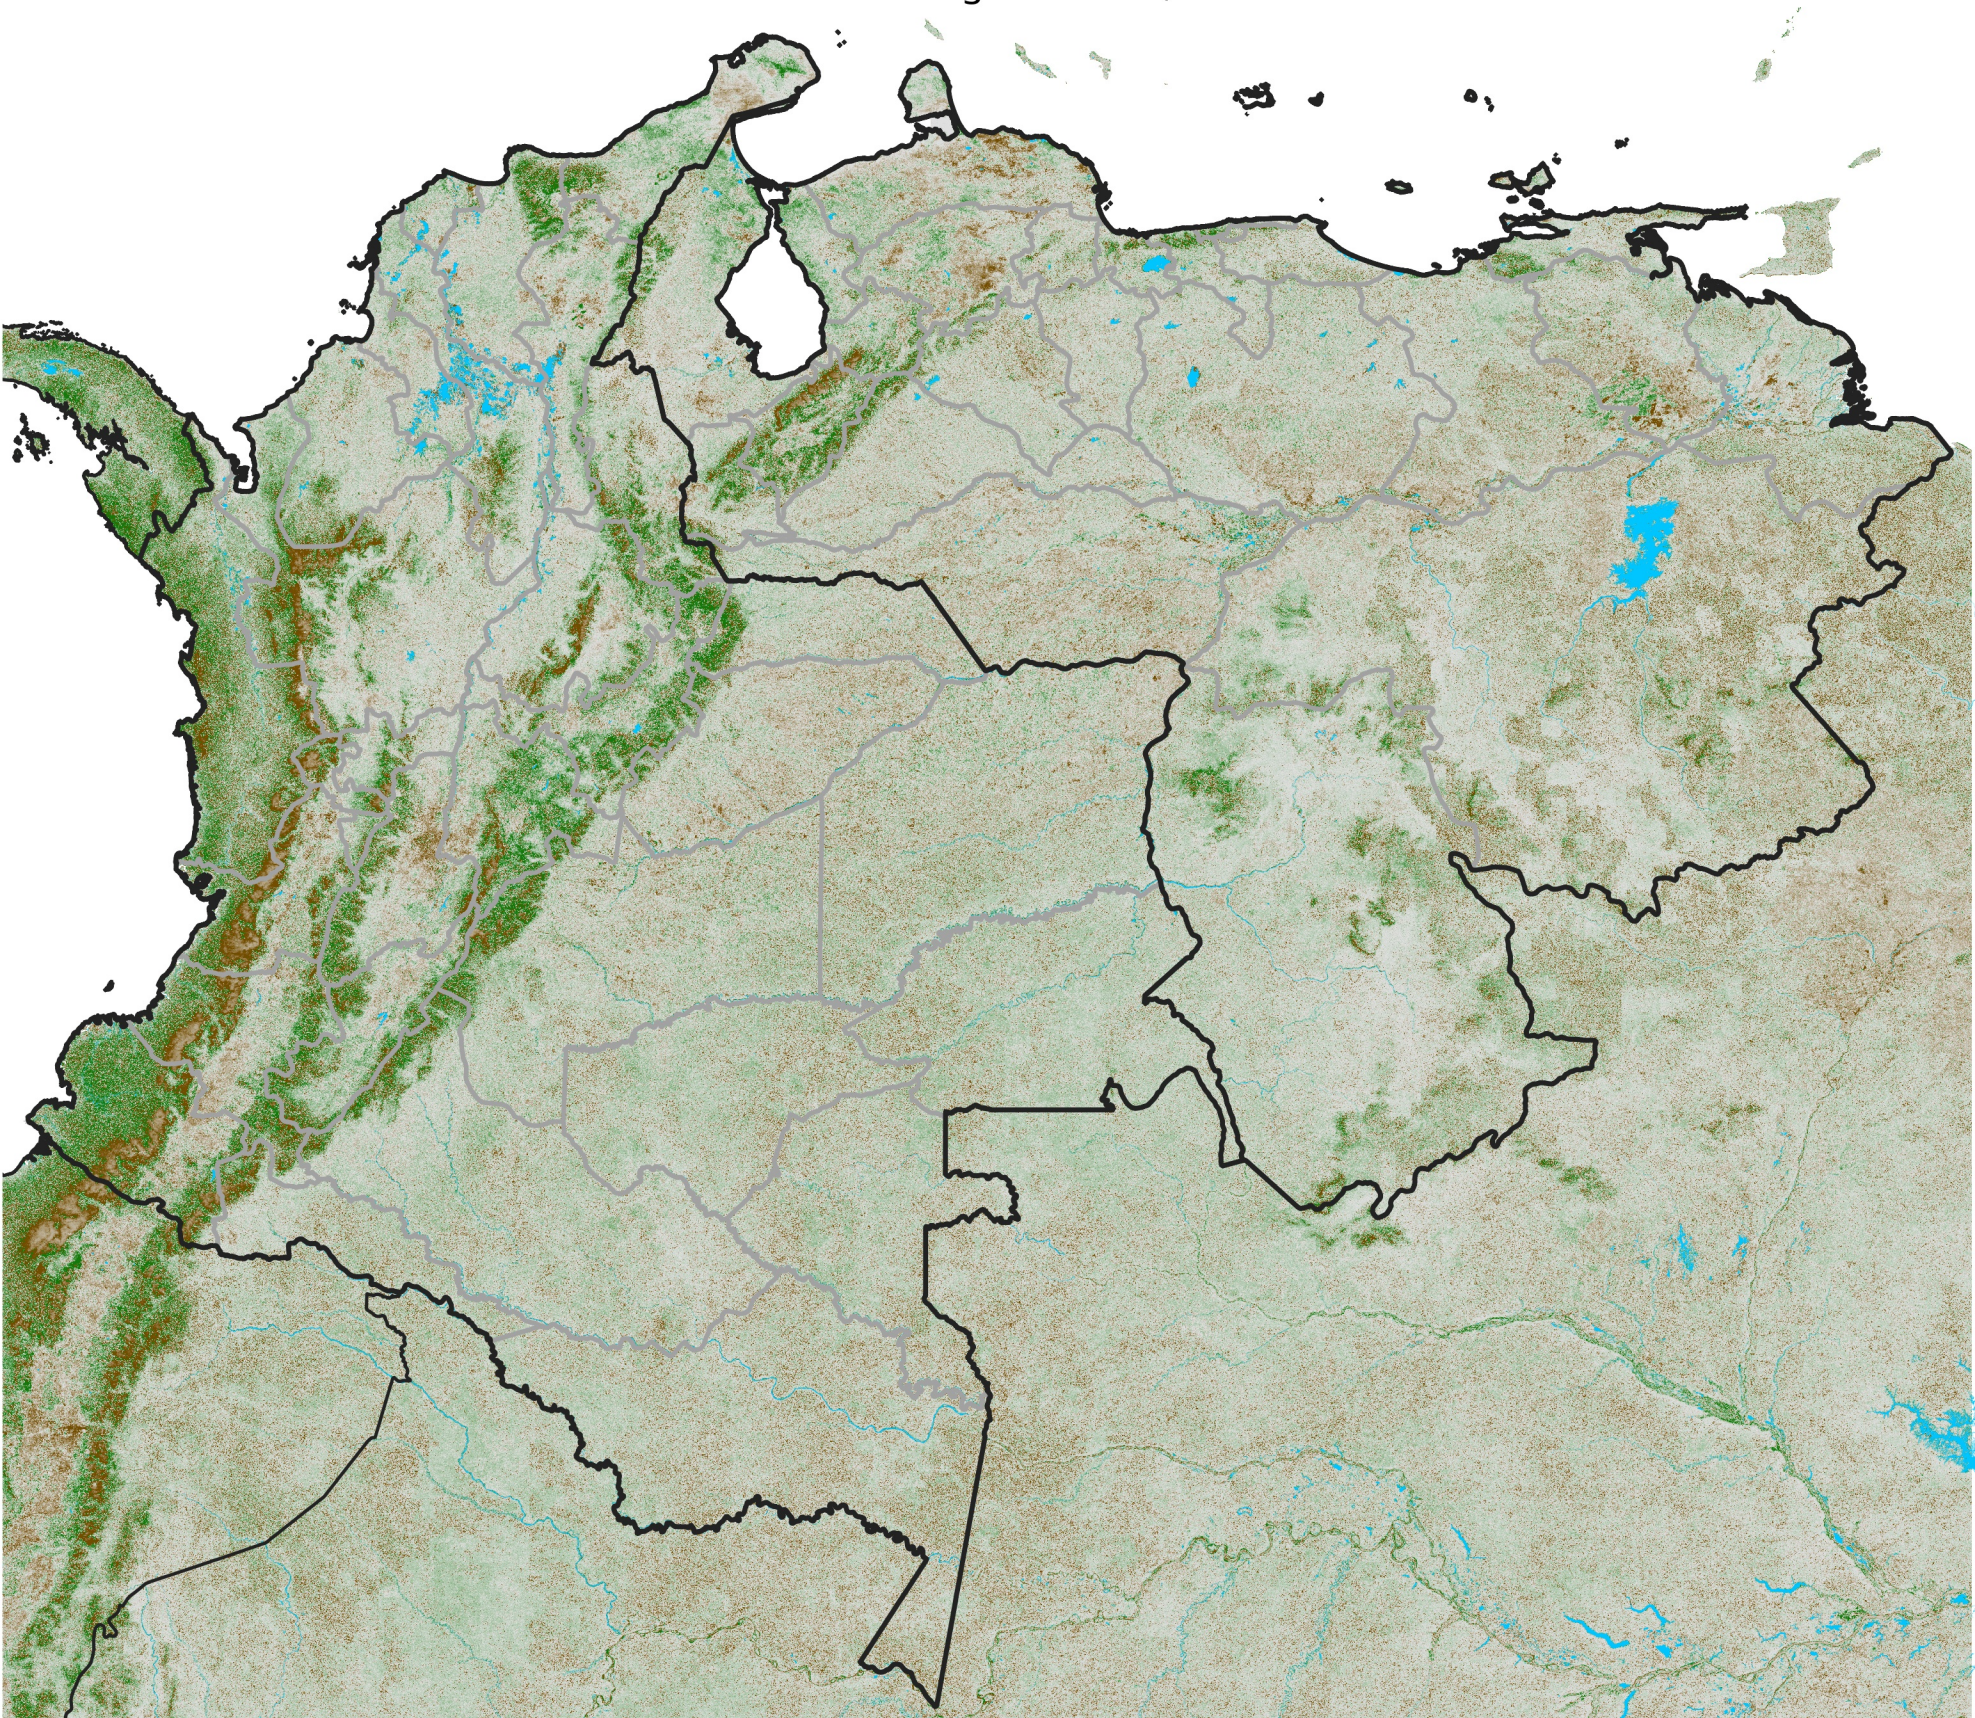

# Colombia Venezuela NDVI Anomaly

2006 minus mean (2003 - 2022)

Period 24 / August 21 - 31, 2006

## NDVI Anomaly

< -0.3   -0.2   -0.1   -0.05   0.05   0.1   0.2   > 0.3

Negative

No Difference

Positive