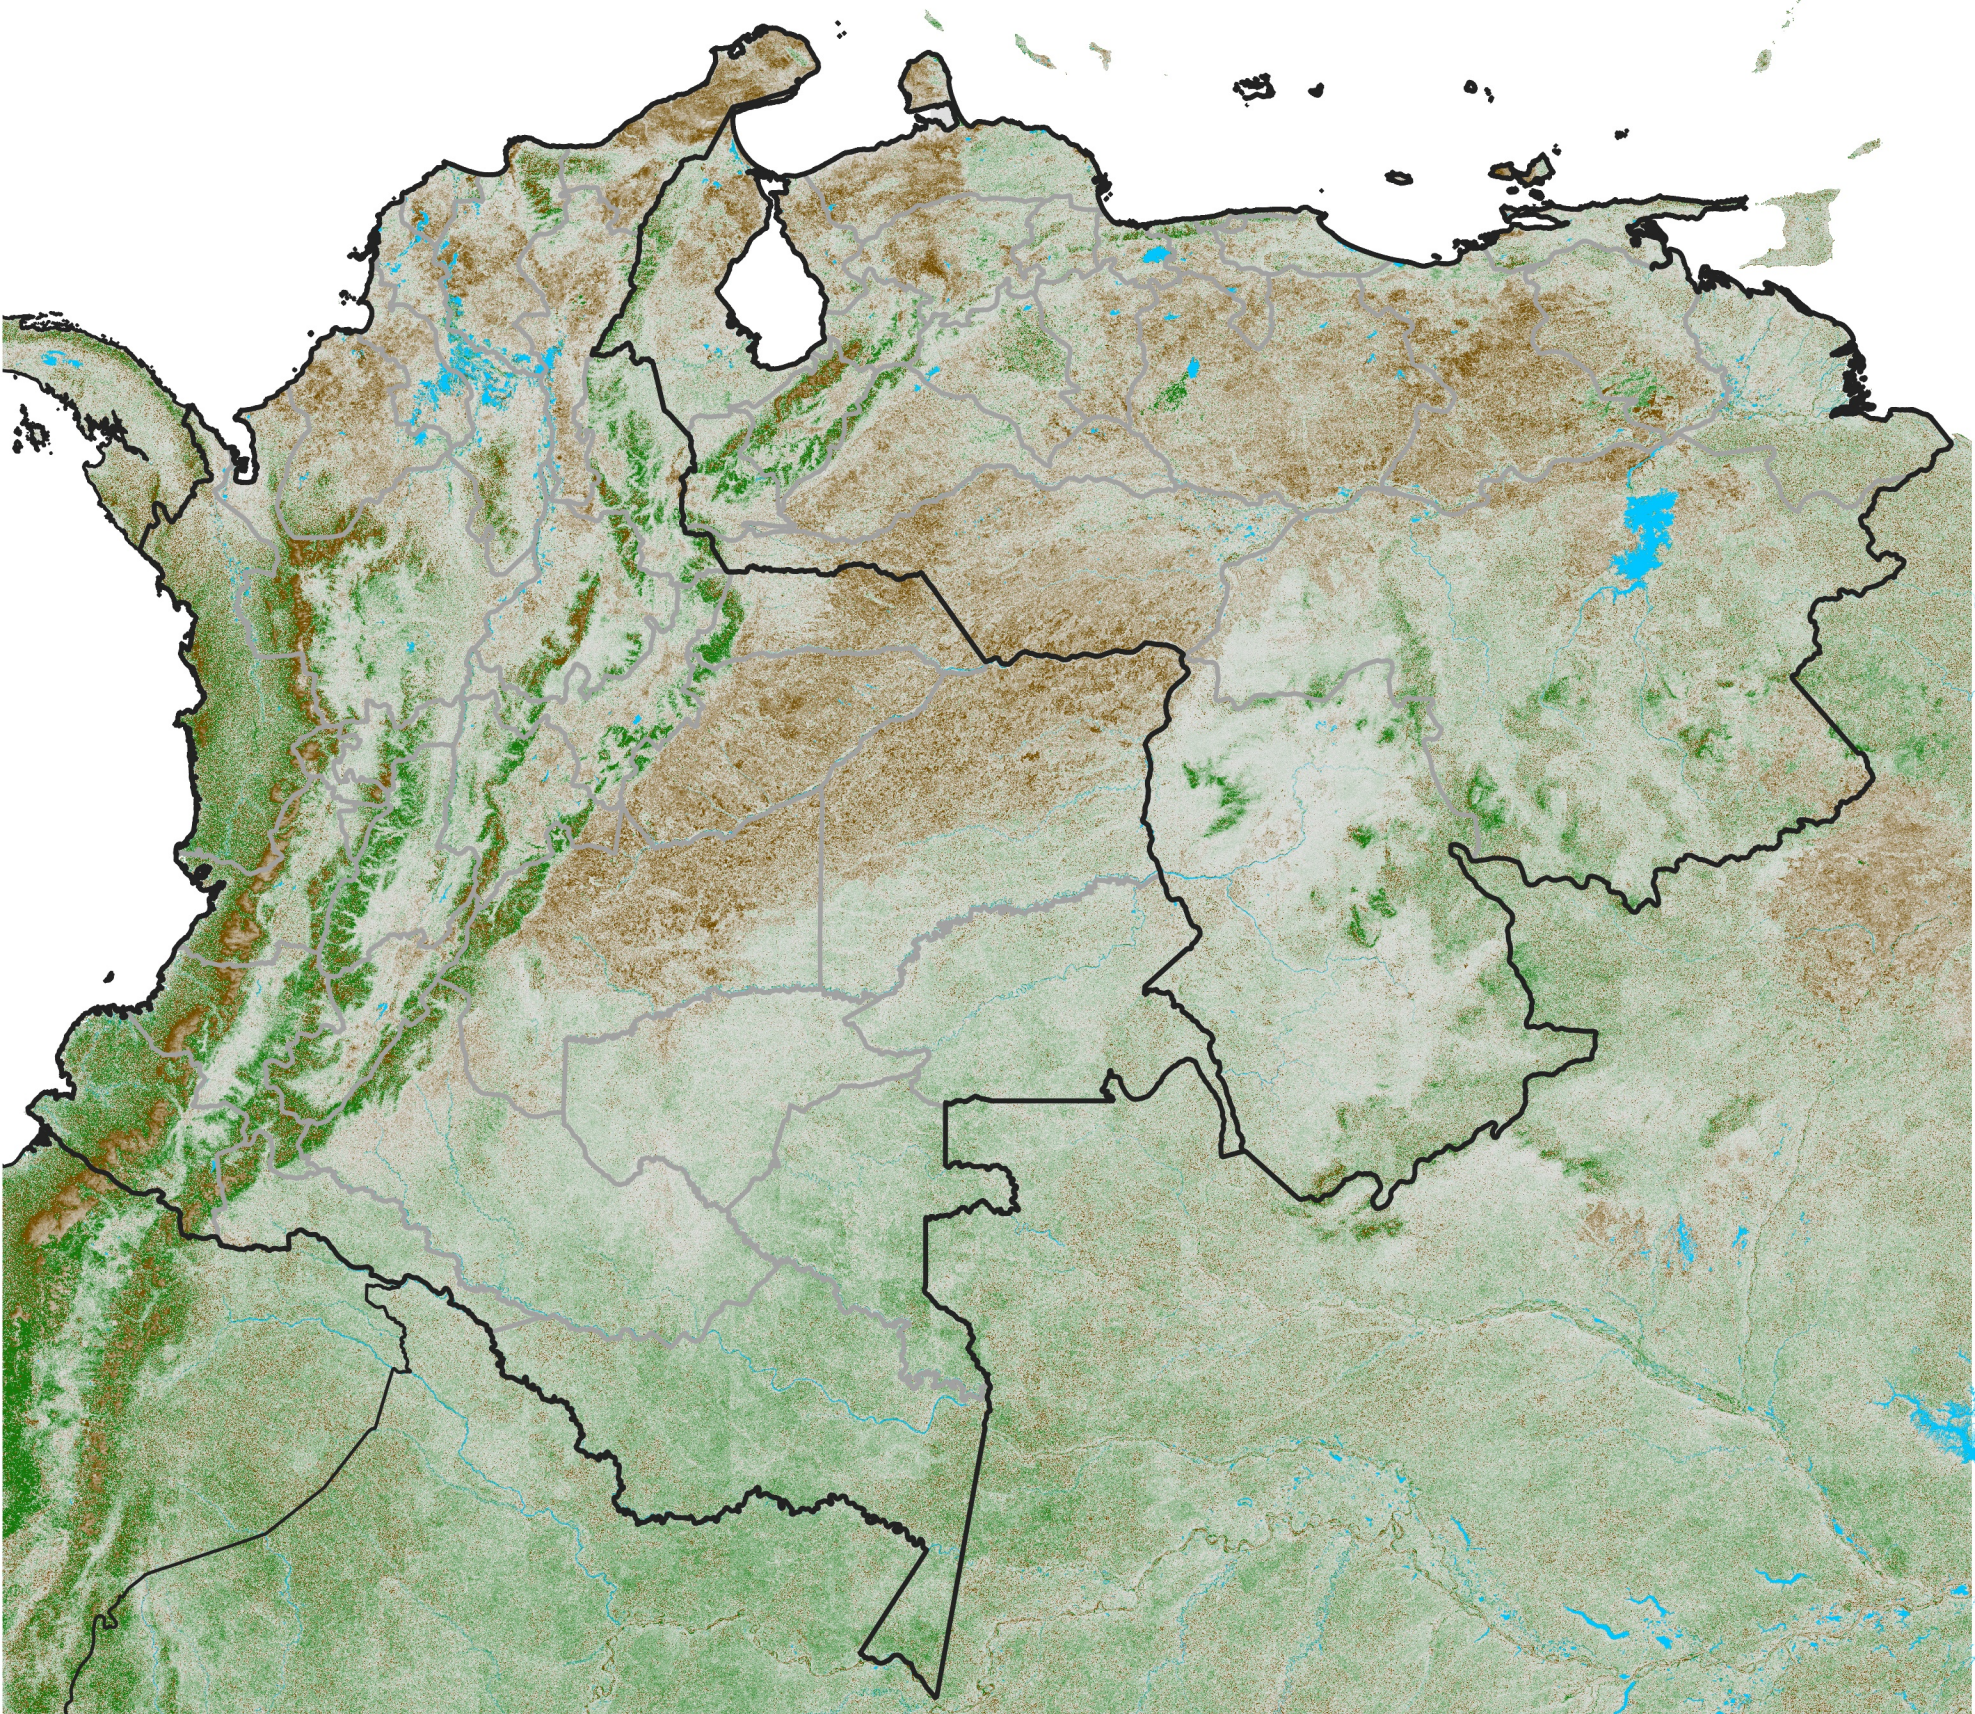

Colombia Venezuela NDVI Anomaly

2007 minus mean (2003 - 2022)

Period 02 / January 11 - 20, 2007

NDVI Anomaly

< -0.3 -0.2 -0.1 -0.05 0.05 0.1 0.2 > 0.3

Negative

No Difference

Positive