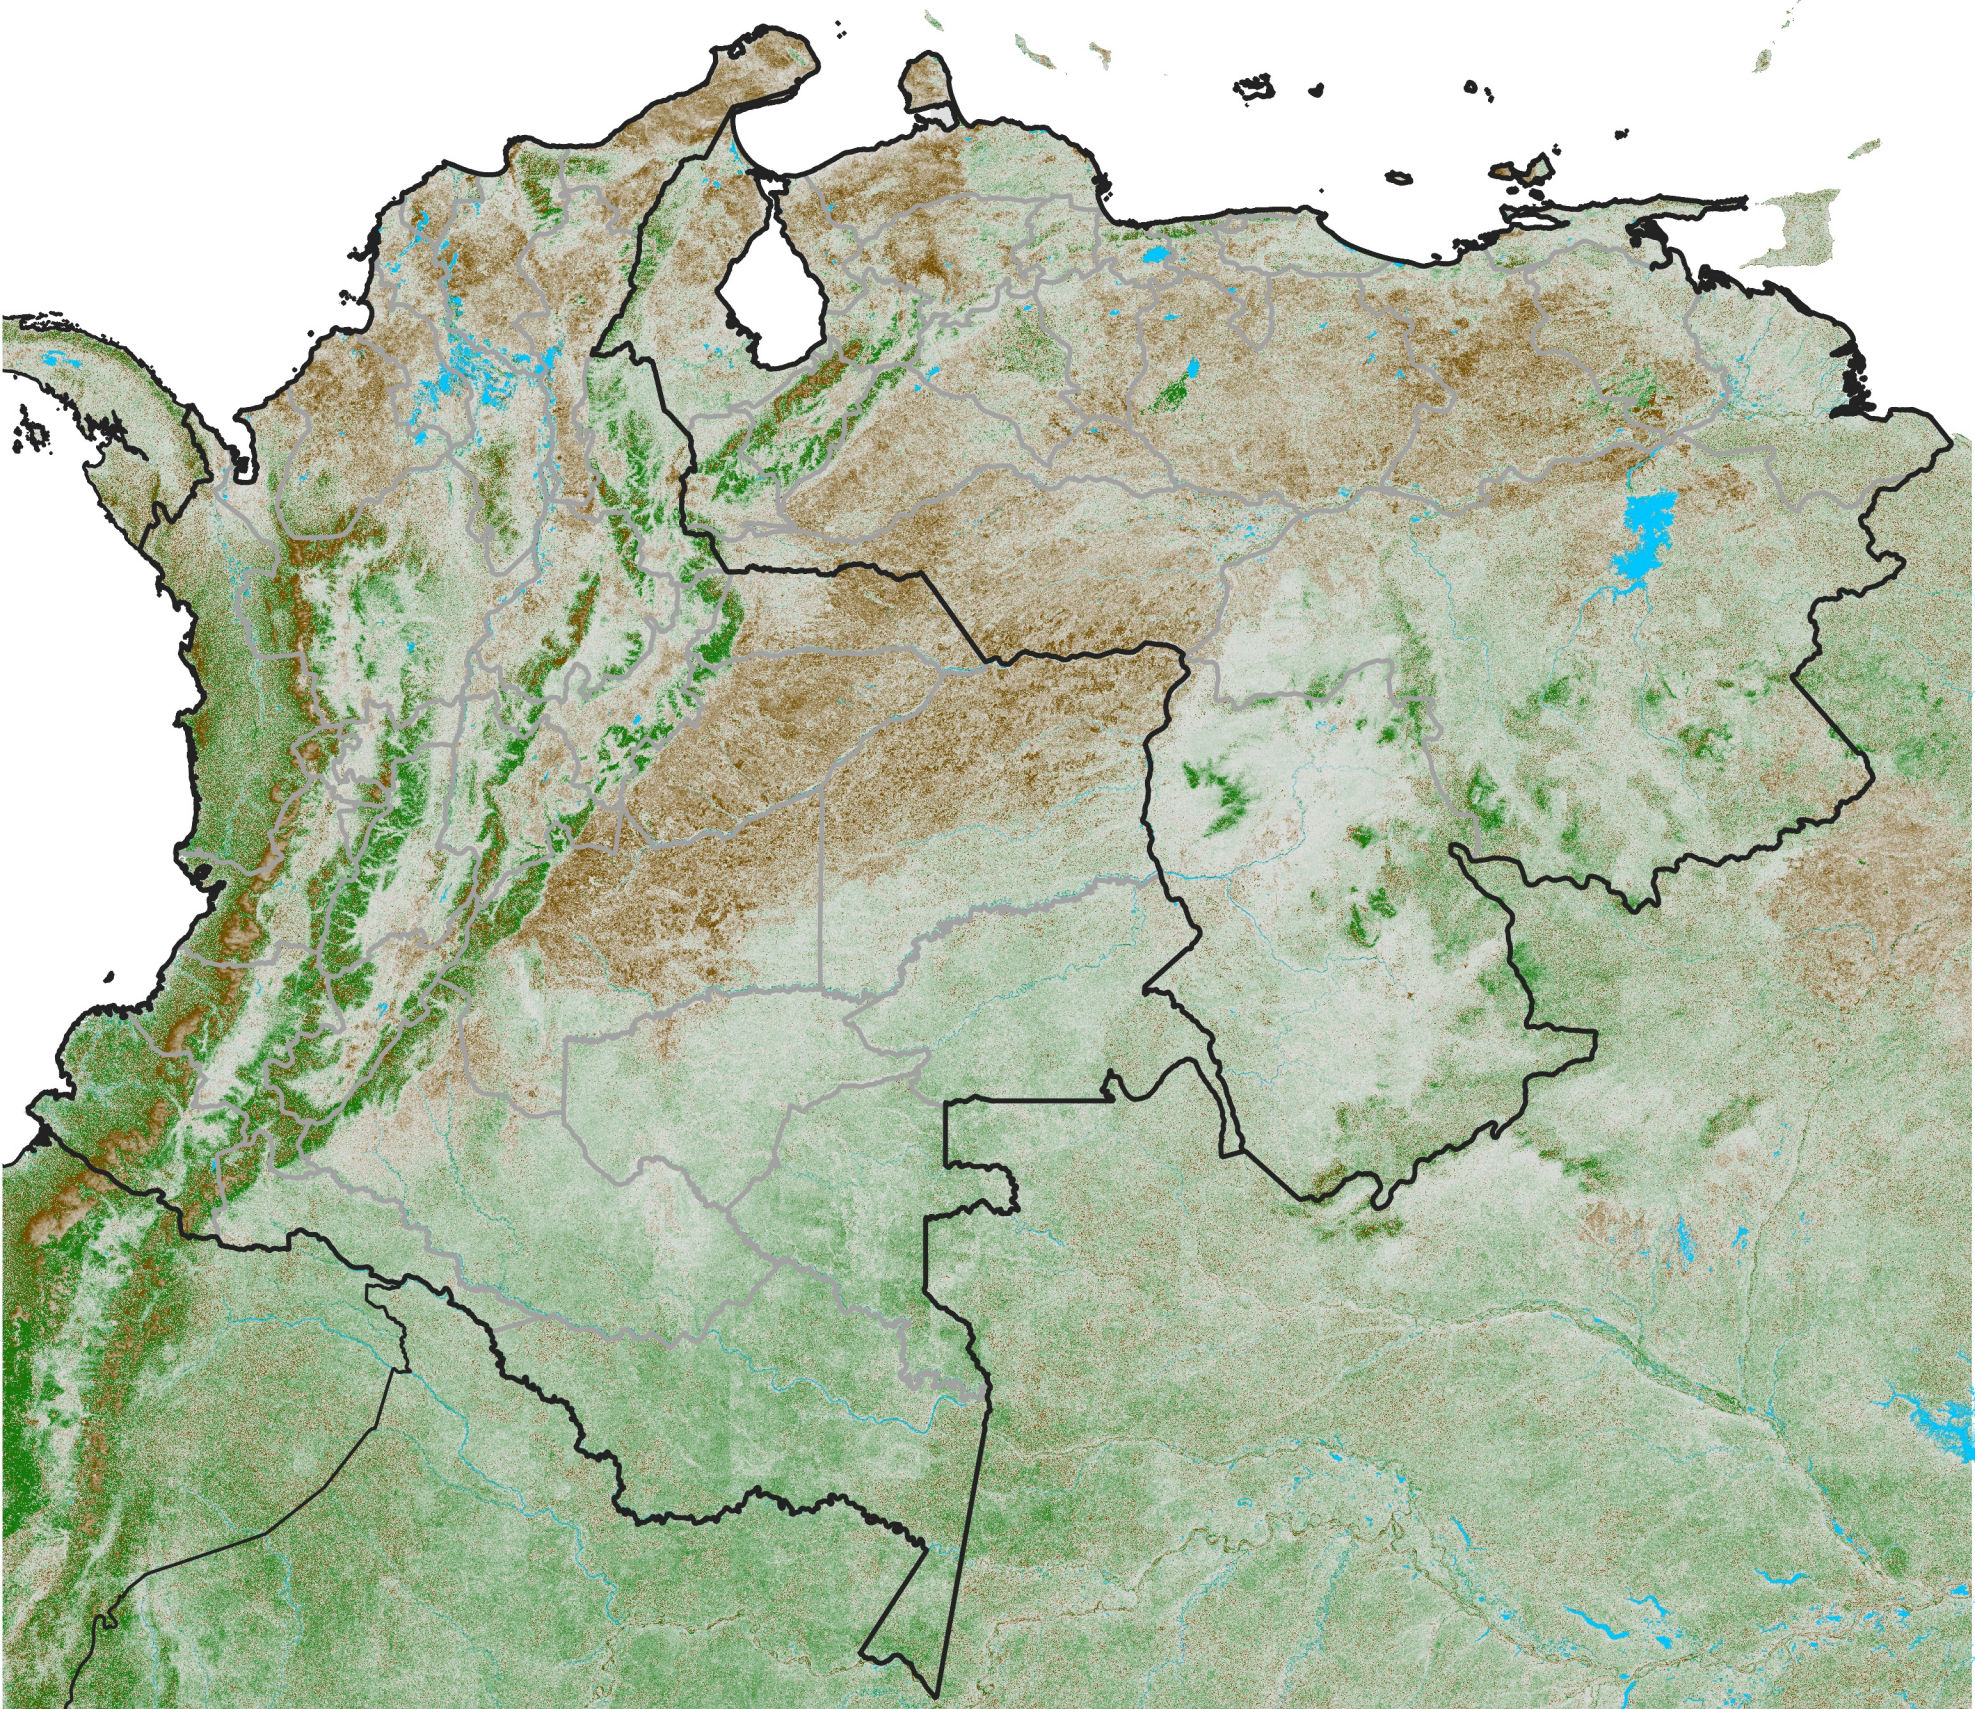

Colombia Venezuela NDVI Anomaly

2007 minus mean (2003 - 2022)

Period 03 / January 21 - 31, 2007

NDVI Anomaly

< -0.3 -0.2 -0.1 -0.05 0.05 0.1 0.2 > 0.3

Negative

No Difference

Positive