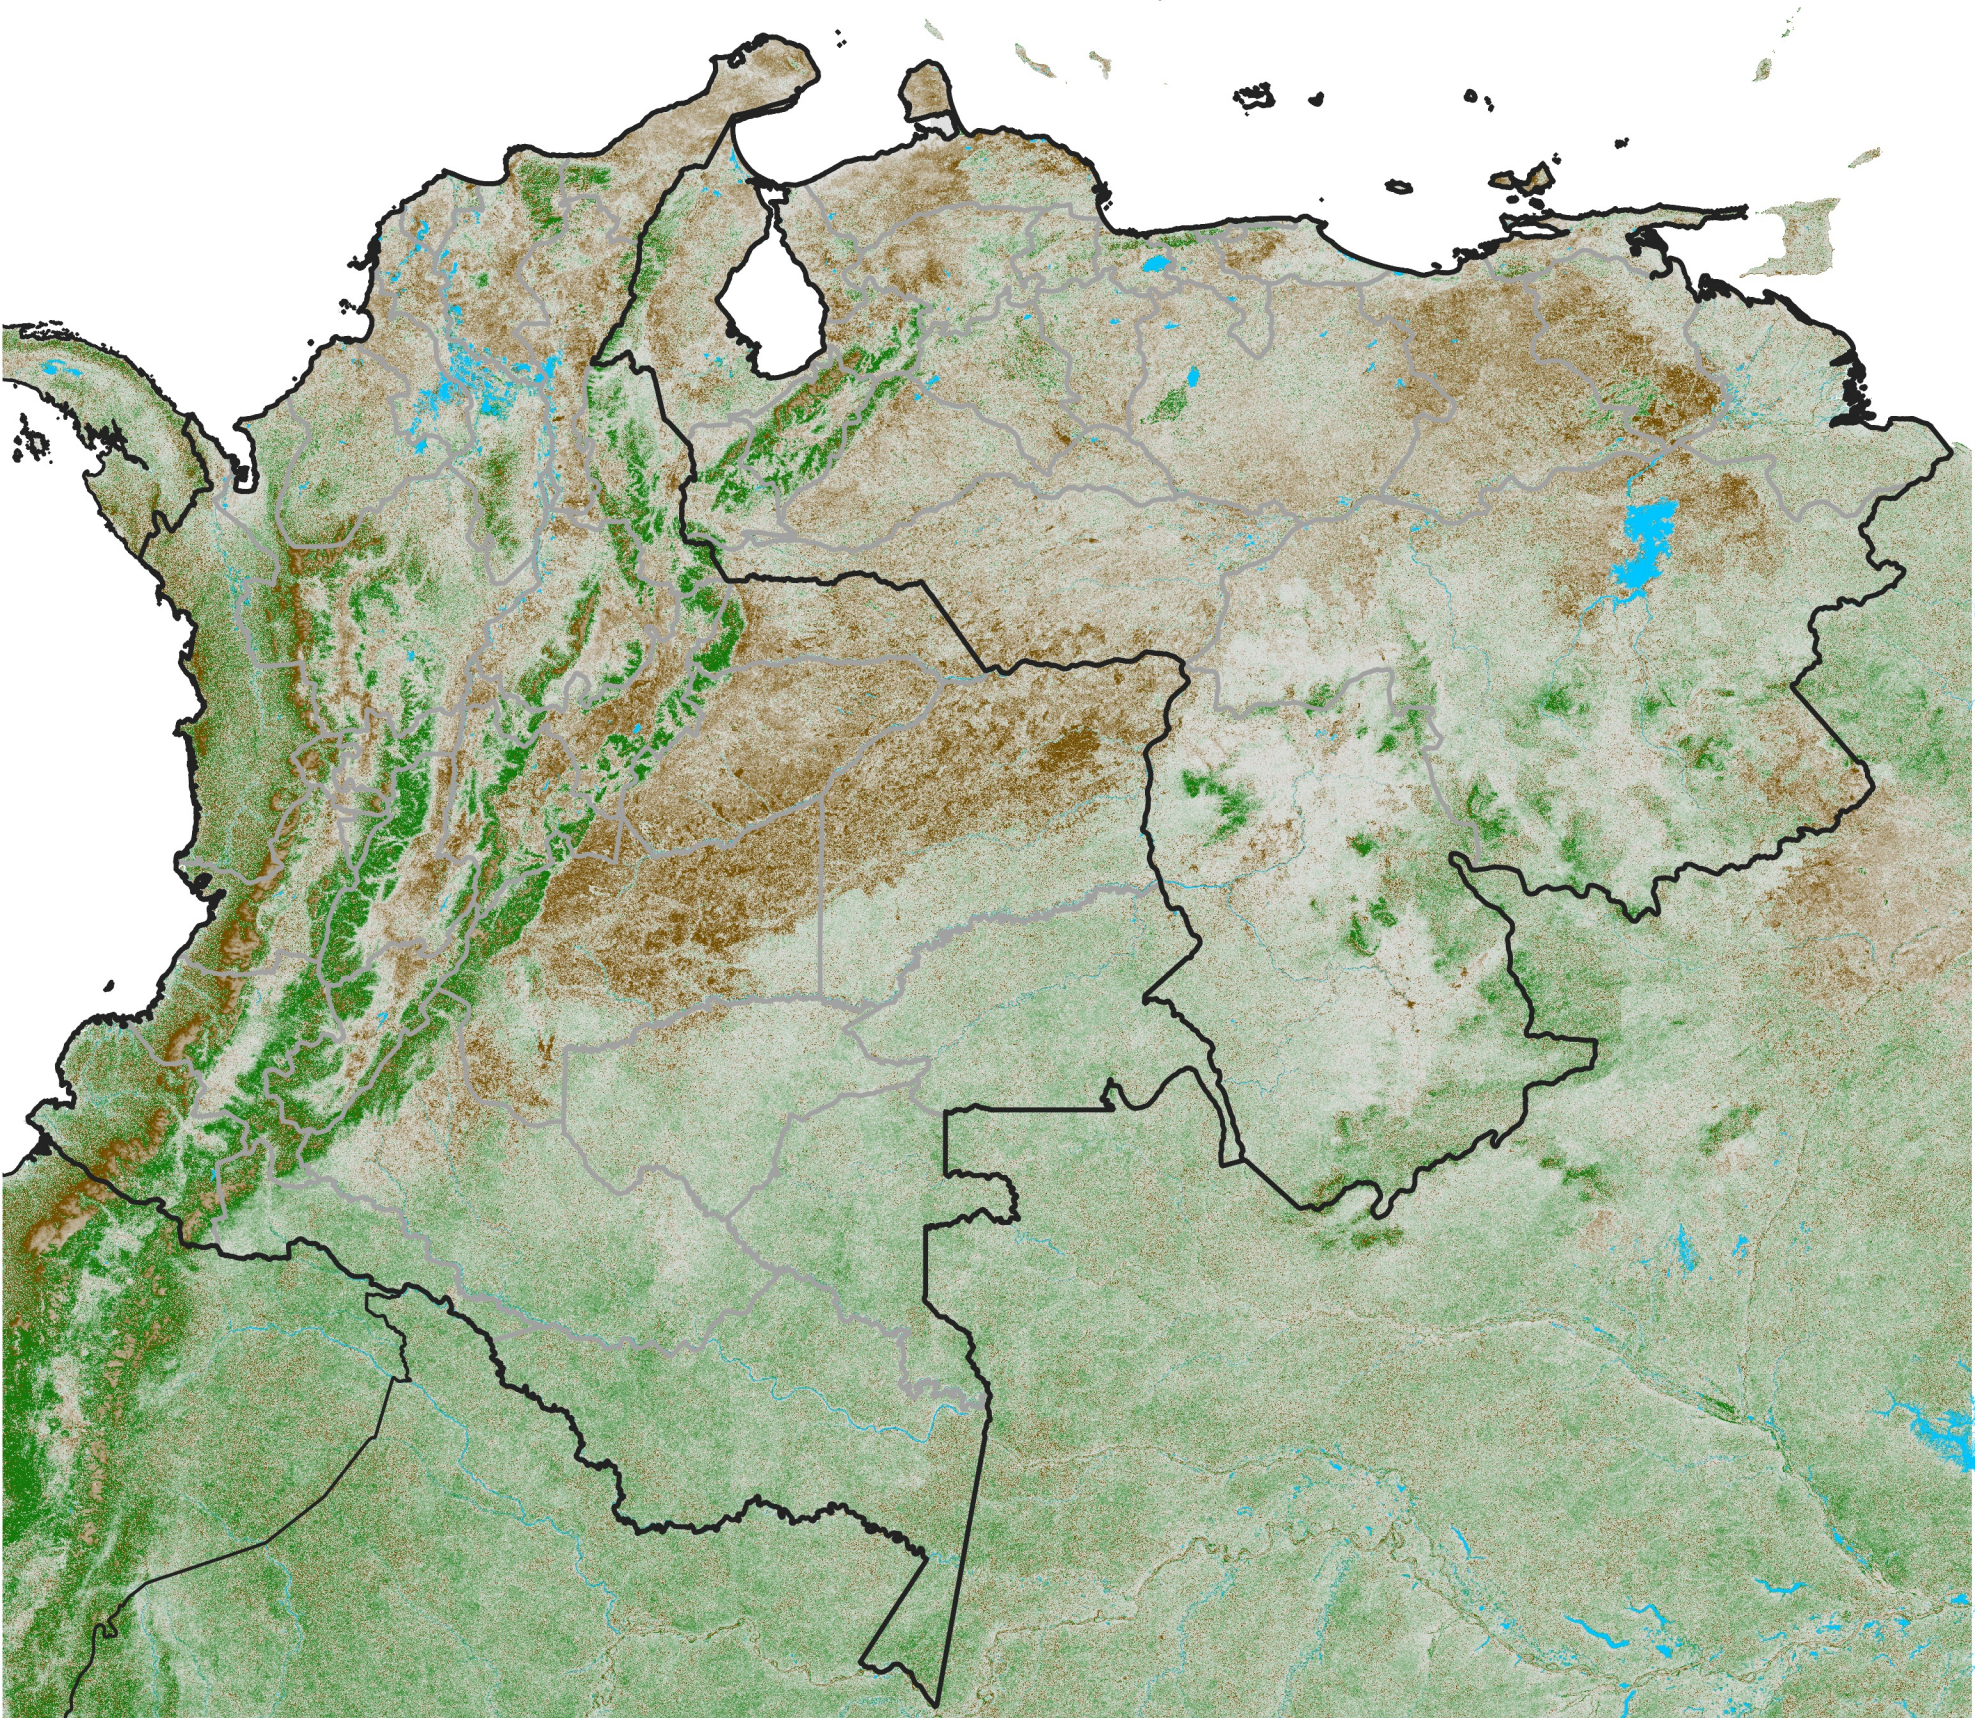

# Colombia Venezuela NDVI Anomaly

2007 minus mean (2003 - 2022)

Period 07 / March 01 - 10, 2007

## NDVI Anomaly

< -0.3   -0.2   -0.1   -0.05   0.05   0.1   0.2   > 0.3

Negative

No Difference

Positive