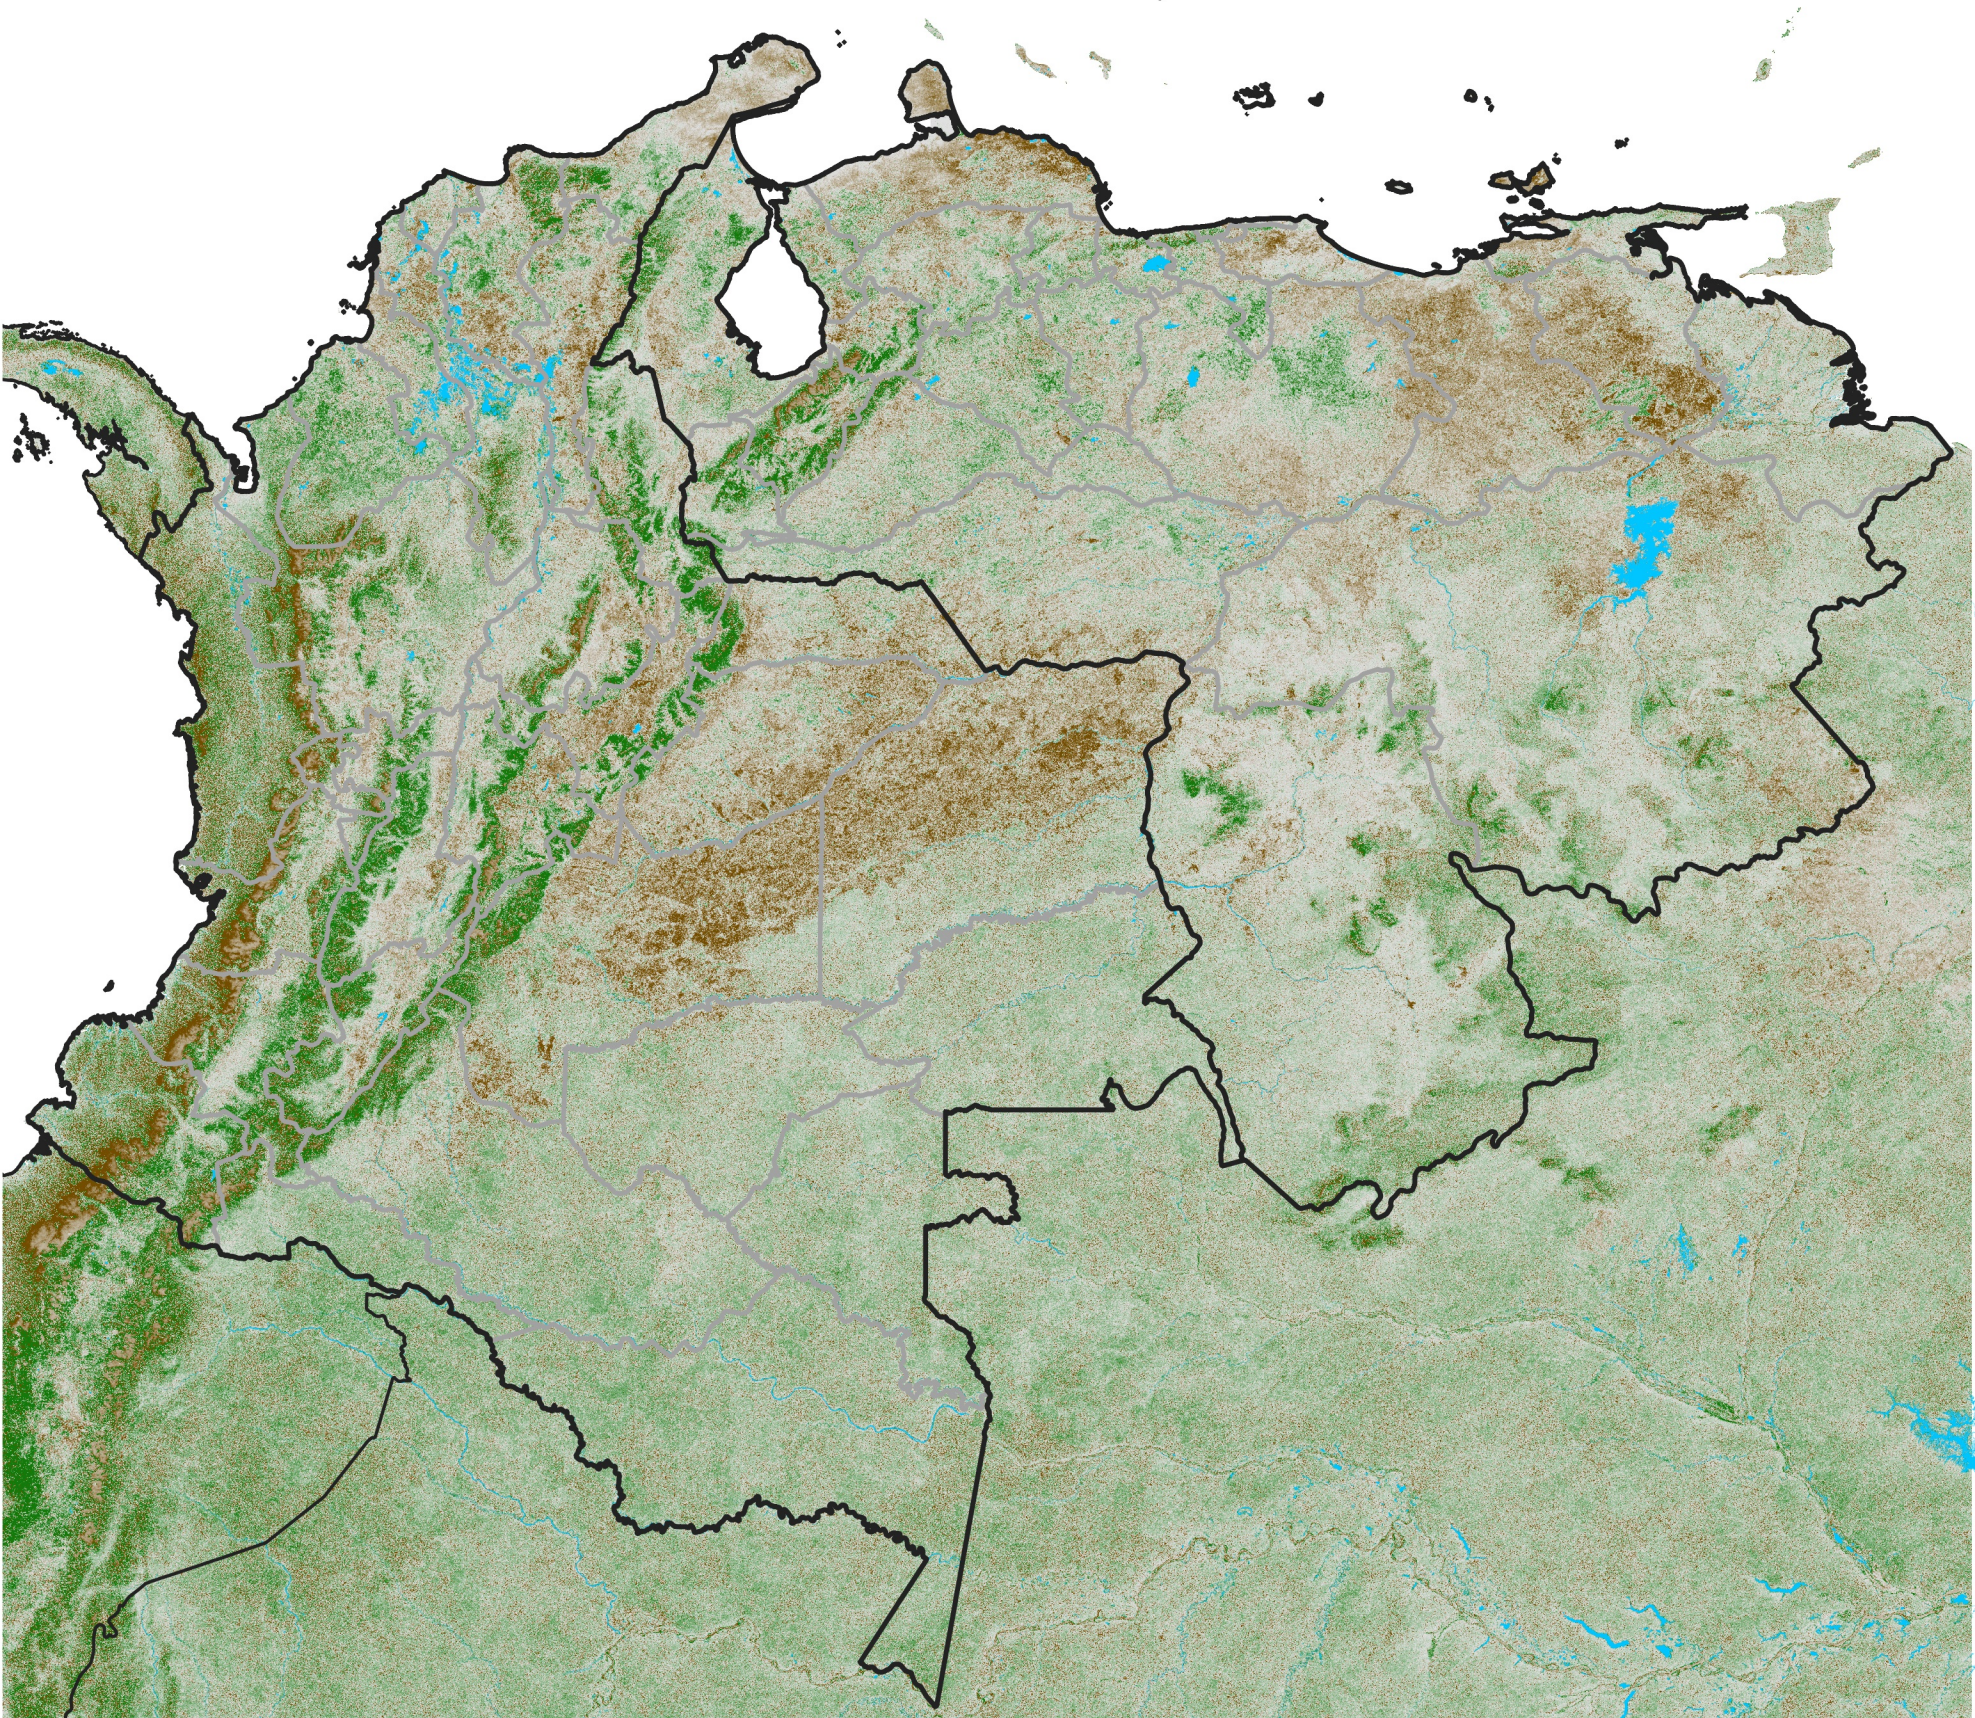

Colombia Venezuela NDVI Anomaly

2007 minus mean (2003 - 2022)

Period 09 / March 21 - 31, 2007

NDVI Anomaly

< -0.3 -0.2 -0.1 -0.05 0.05 0.1 0.2 > 0.3

Negative

No Difference

Positive