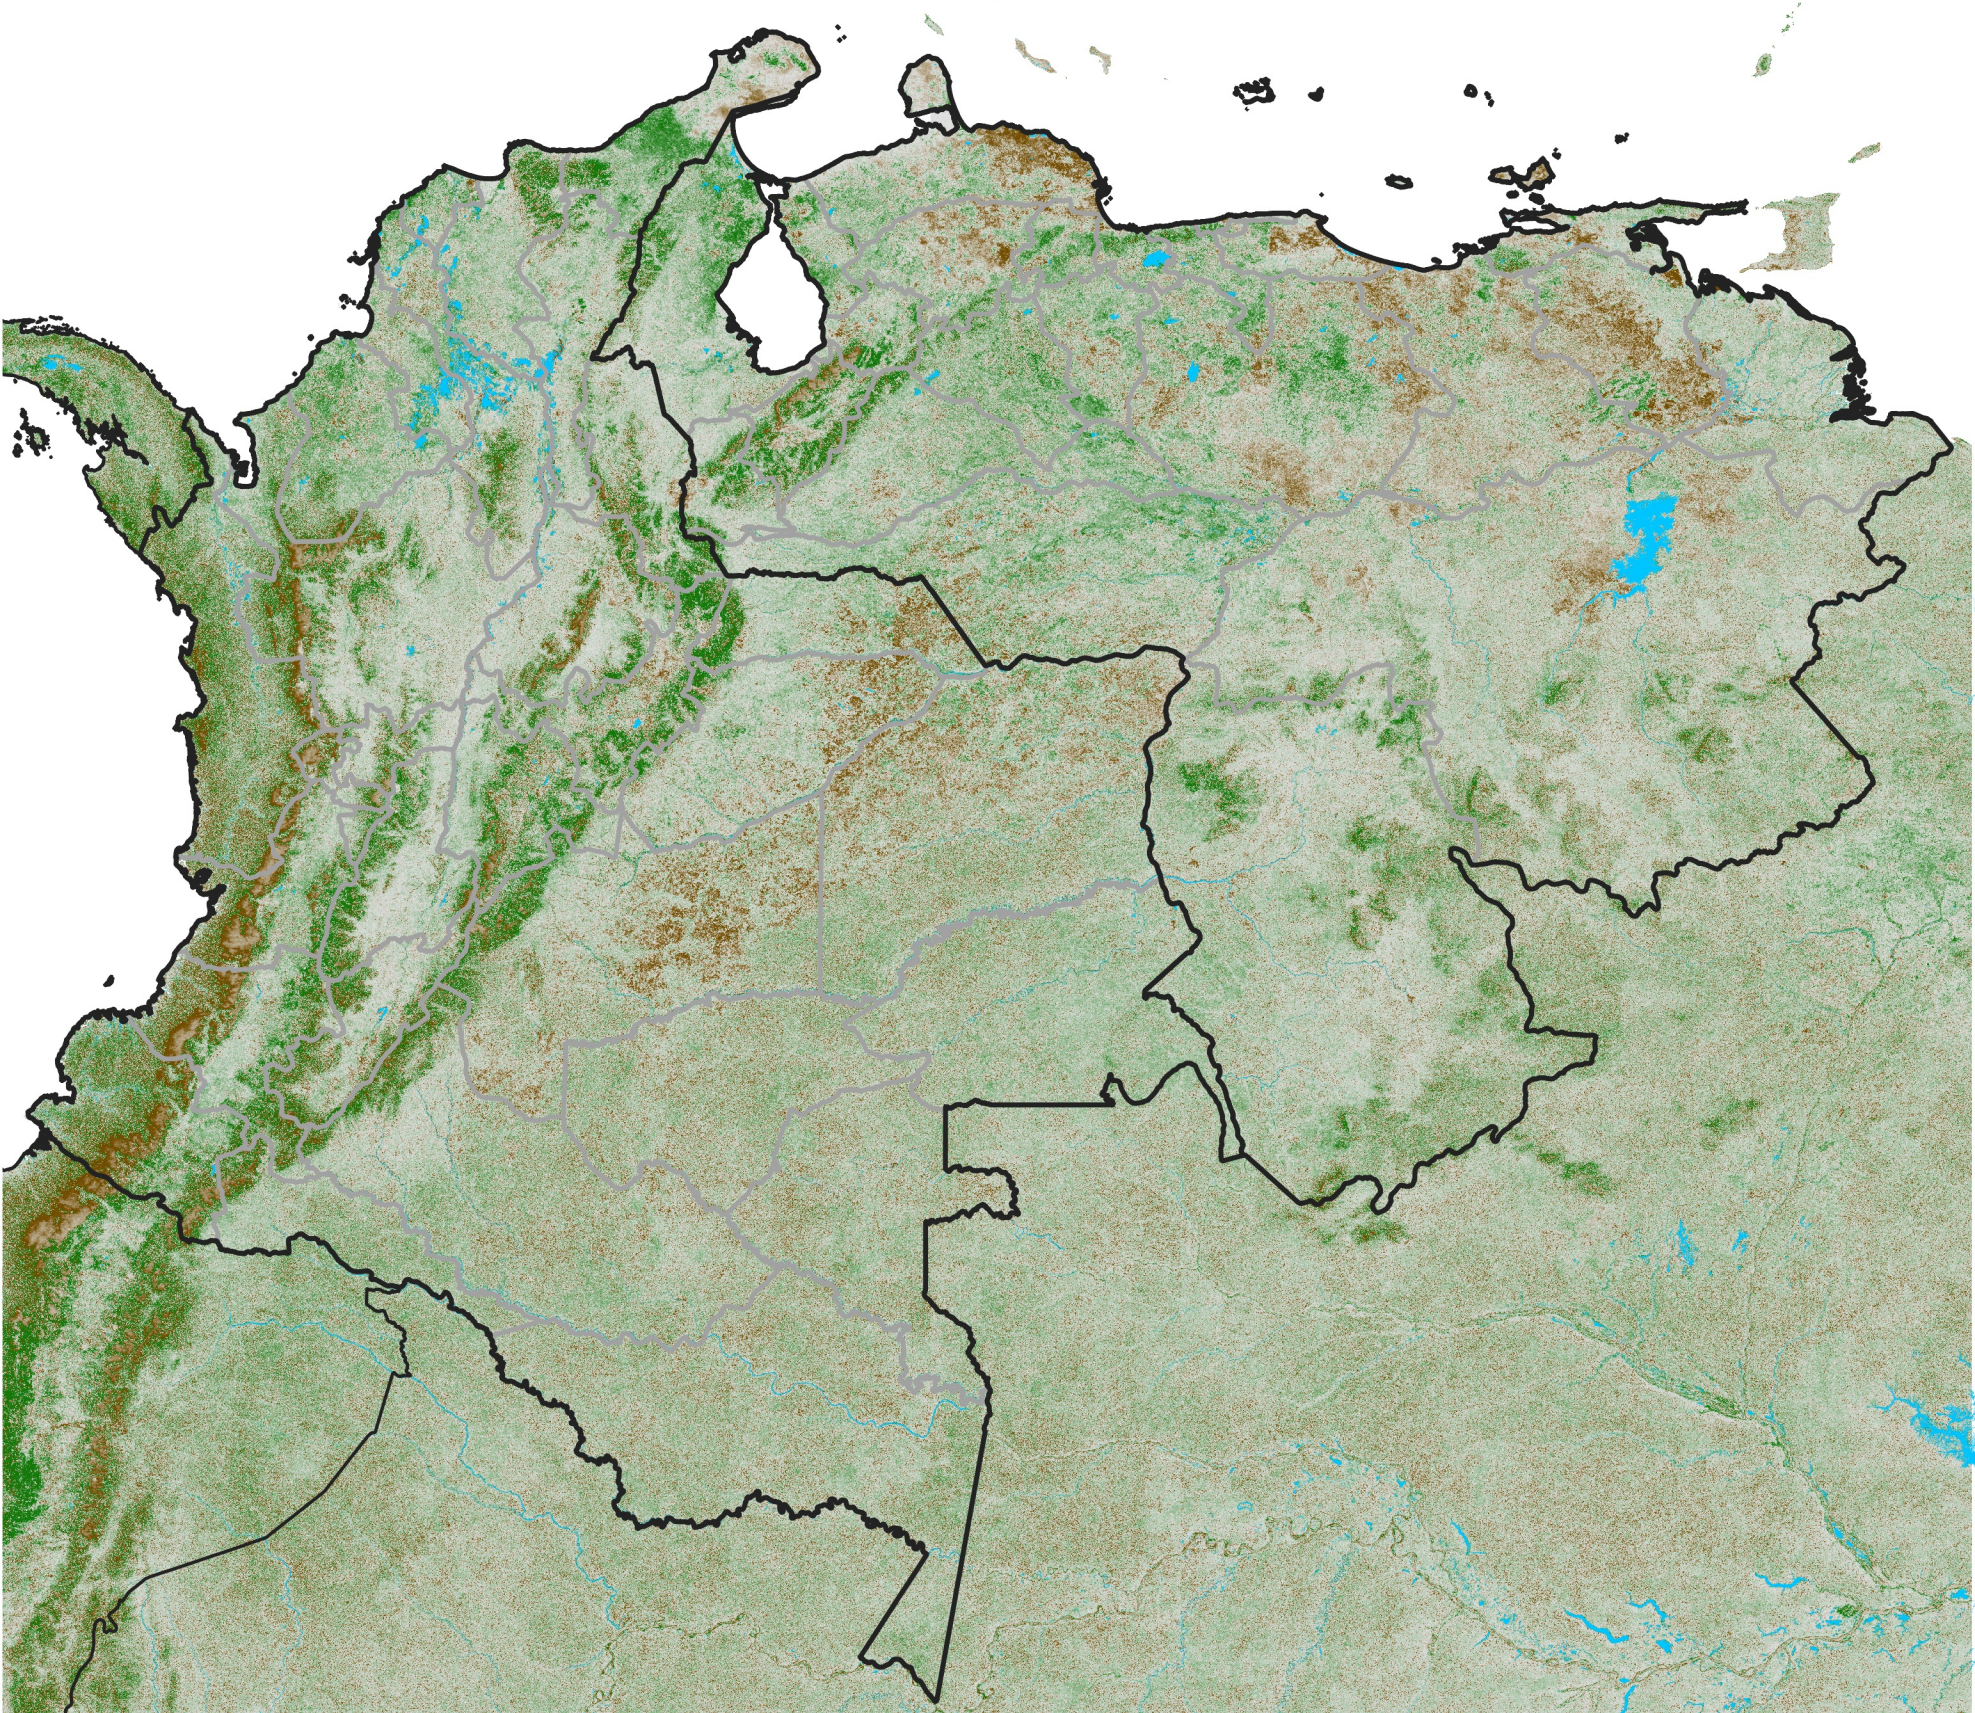

Colombia Venezuela NDVI Anomaly

2007 minus mean (2003 - 2022)

Period 14 / May 11 - 20, 2007

NDVI Anomaly

< -0.3 -0.2 -0.1 -0.05 0.05 0.1 0.2 > 0.3

Negative

No Difference

Positive