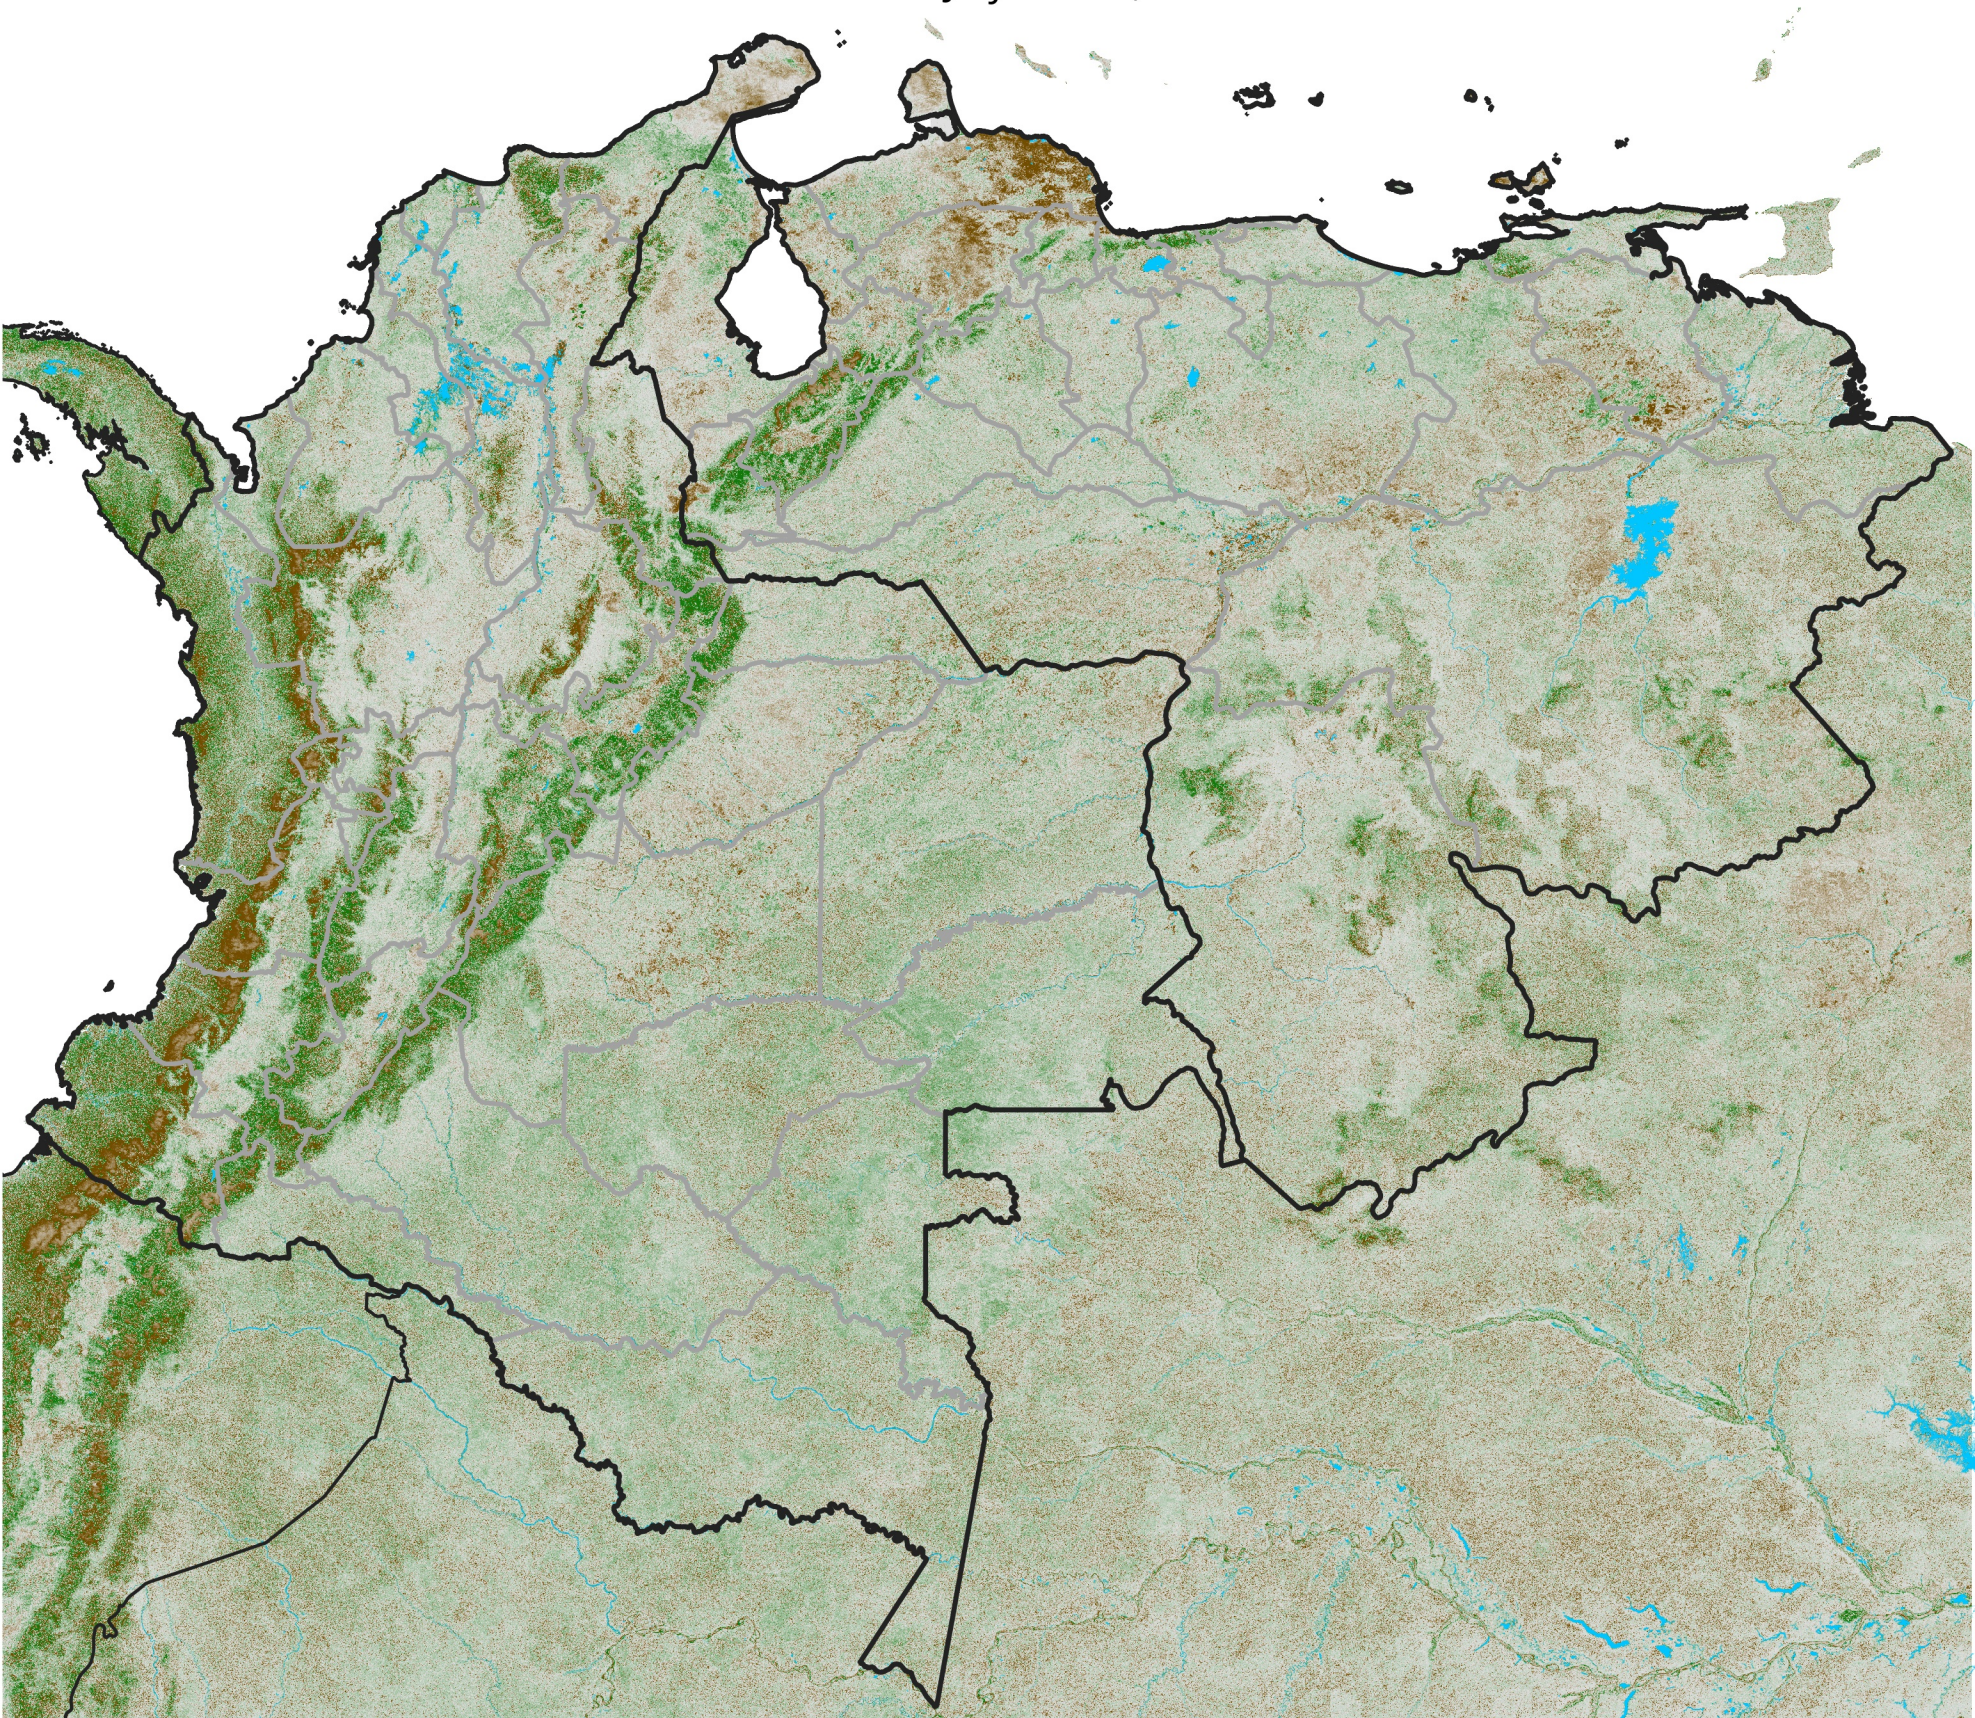

# Colombia Venezuela NDVI Anomaly

2007 minus mean (2003 - 2022)

Period 20 / July 11 - 20, 2007

## NDVI Anomaly

< -0.3   -0.2   -0.1   -0.05   0.05   0.1   0.2   > 0.3

Negative

No Difference

Positive