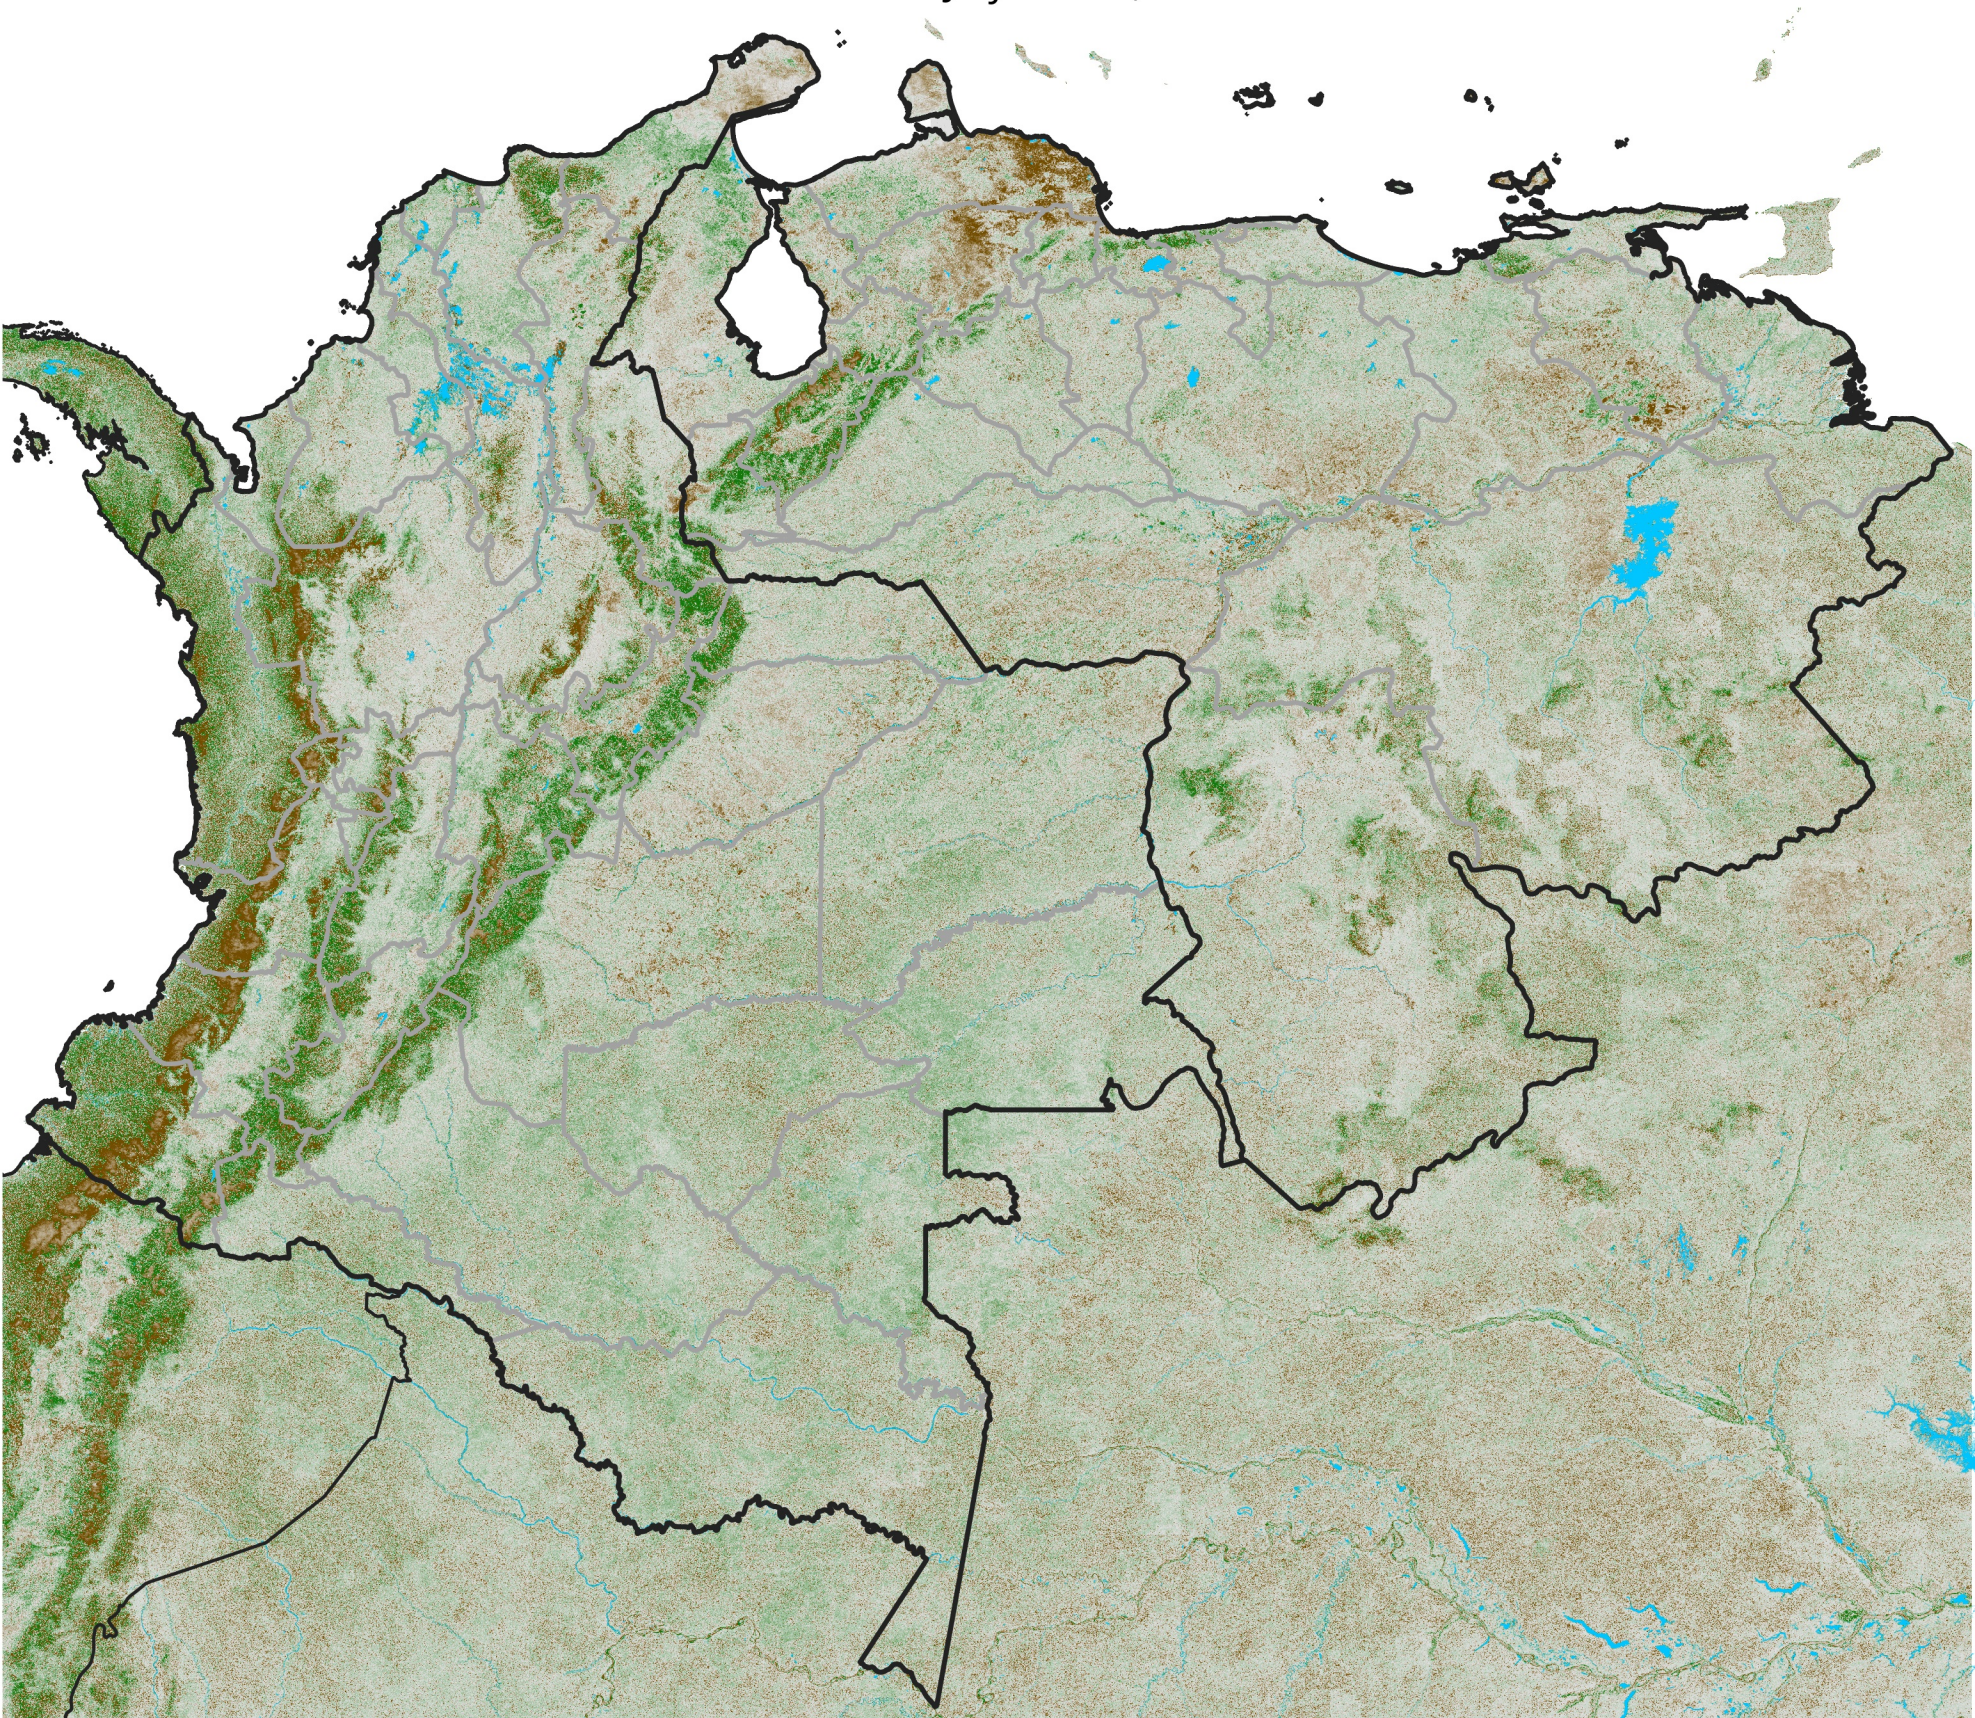

# Colombia Venezuela NDVI Anomaly

2007 minus mean (2003 - 2022)

Period 21 / July 21 - 31, 2007

## NDVI Anomaly

< -0.3   -0.2   -0.1   -0.05   0.05   0.1   0.2   > 0.3

Negative

No Difference

Positive