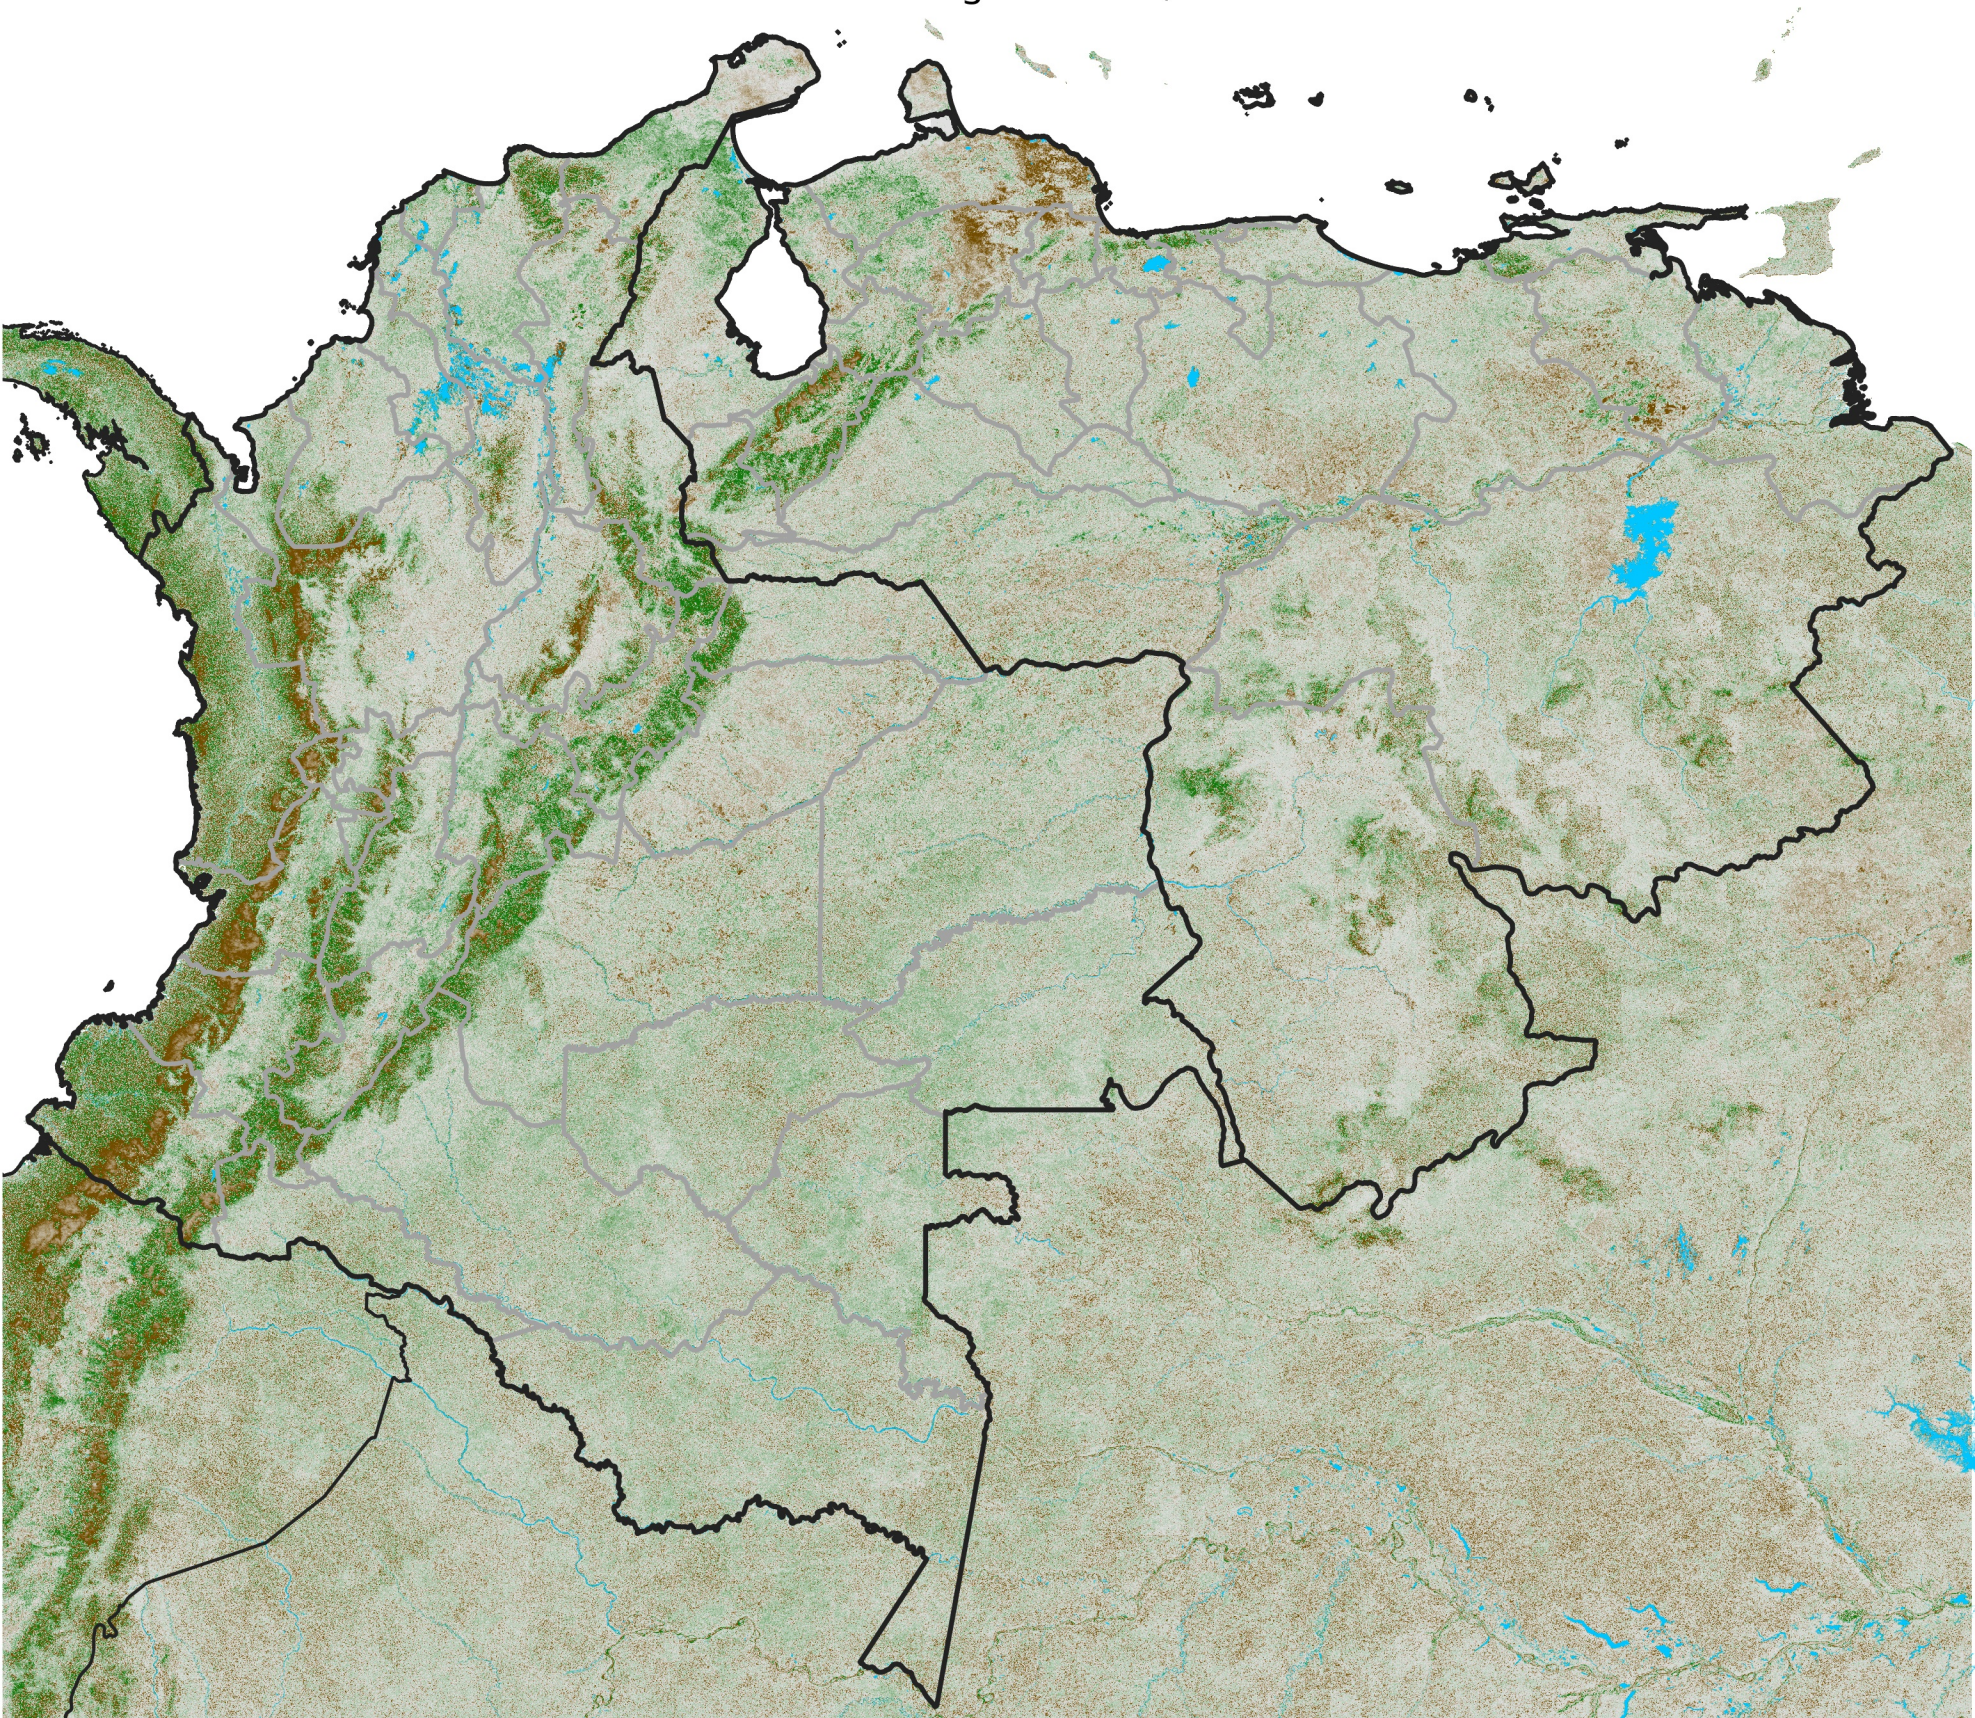

# Colombia Venezuela NDVI Anomaly

2007 minus mean (2003 - 2022)

Period 22 / August 01 - 10, 2007

## NDVI Anomaly

< -0.3   -0.2   -0.1   -0.05   0.05   0.1   0.2   > 0.3

Negative

No Difference

Positive