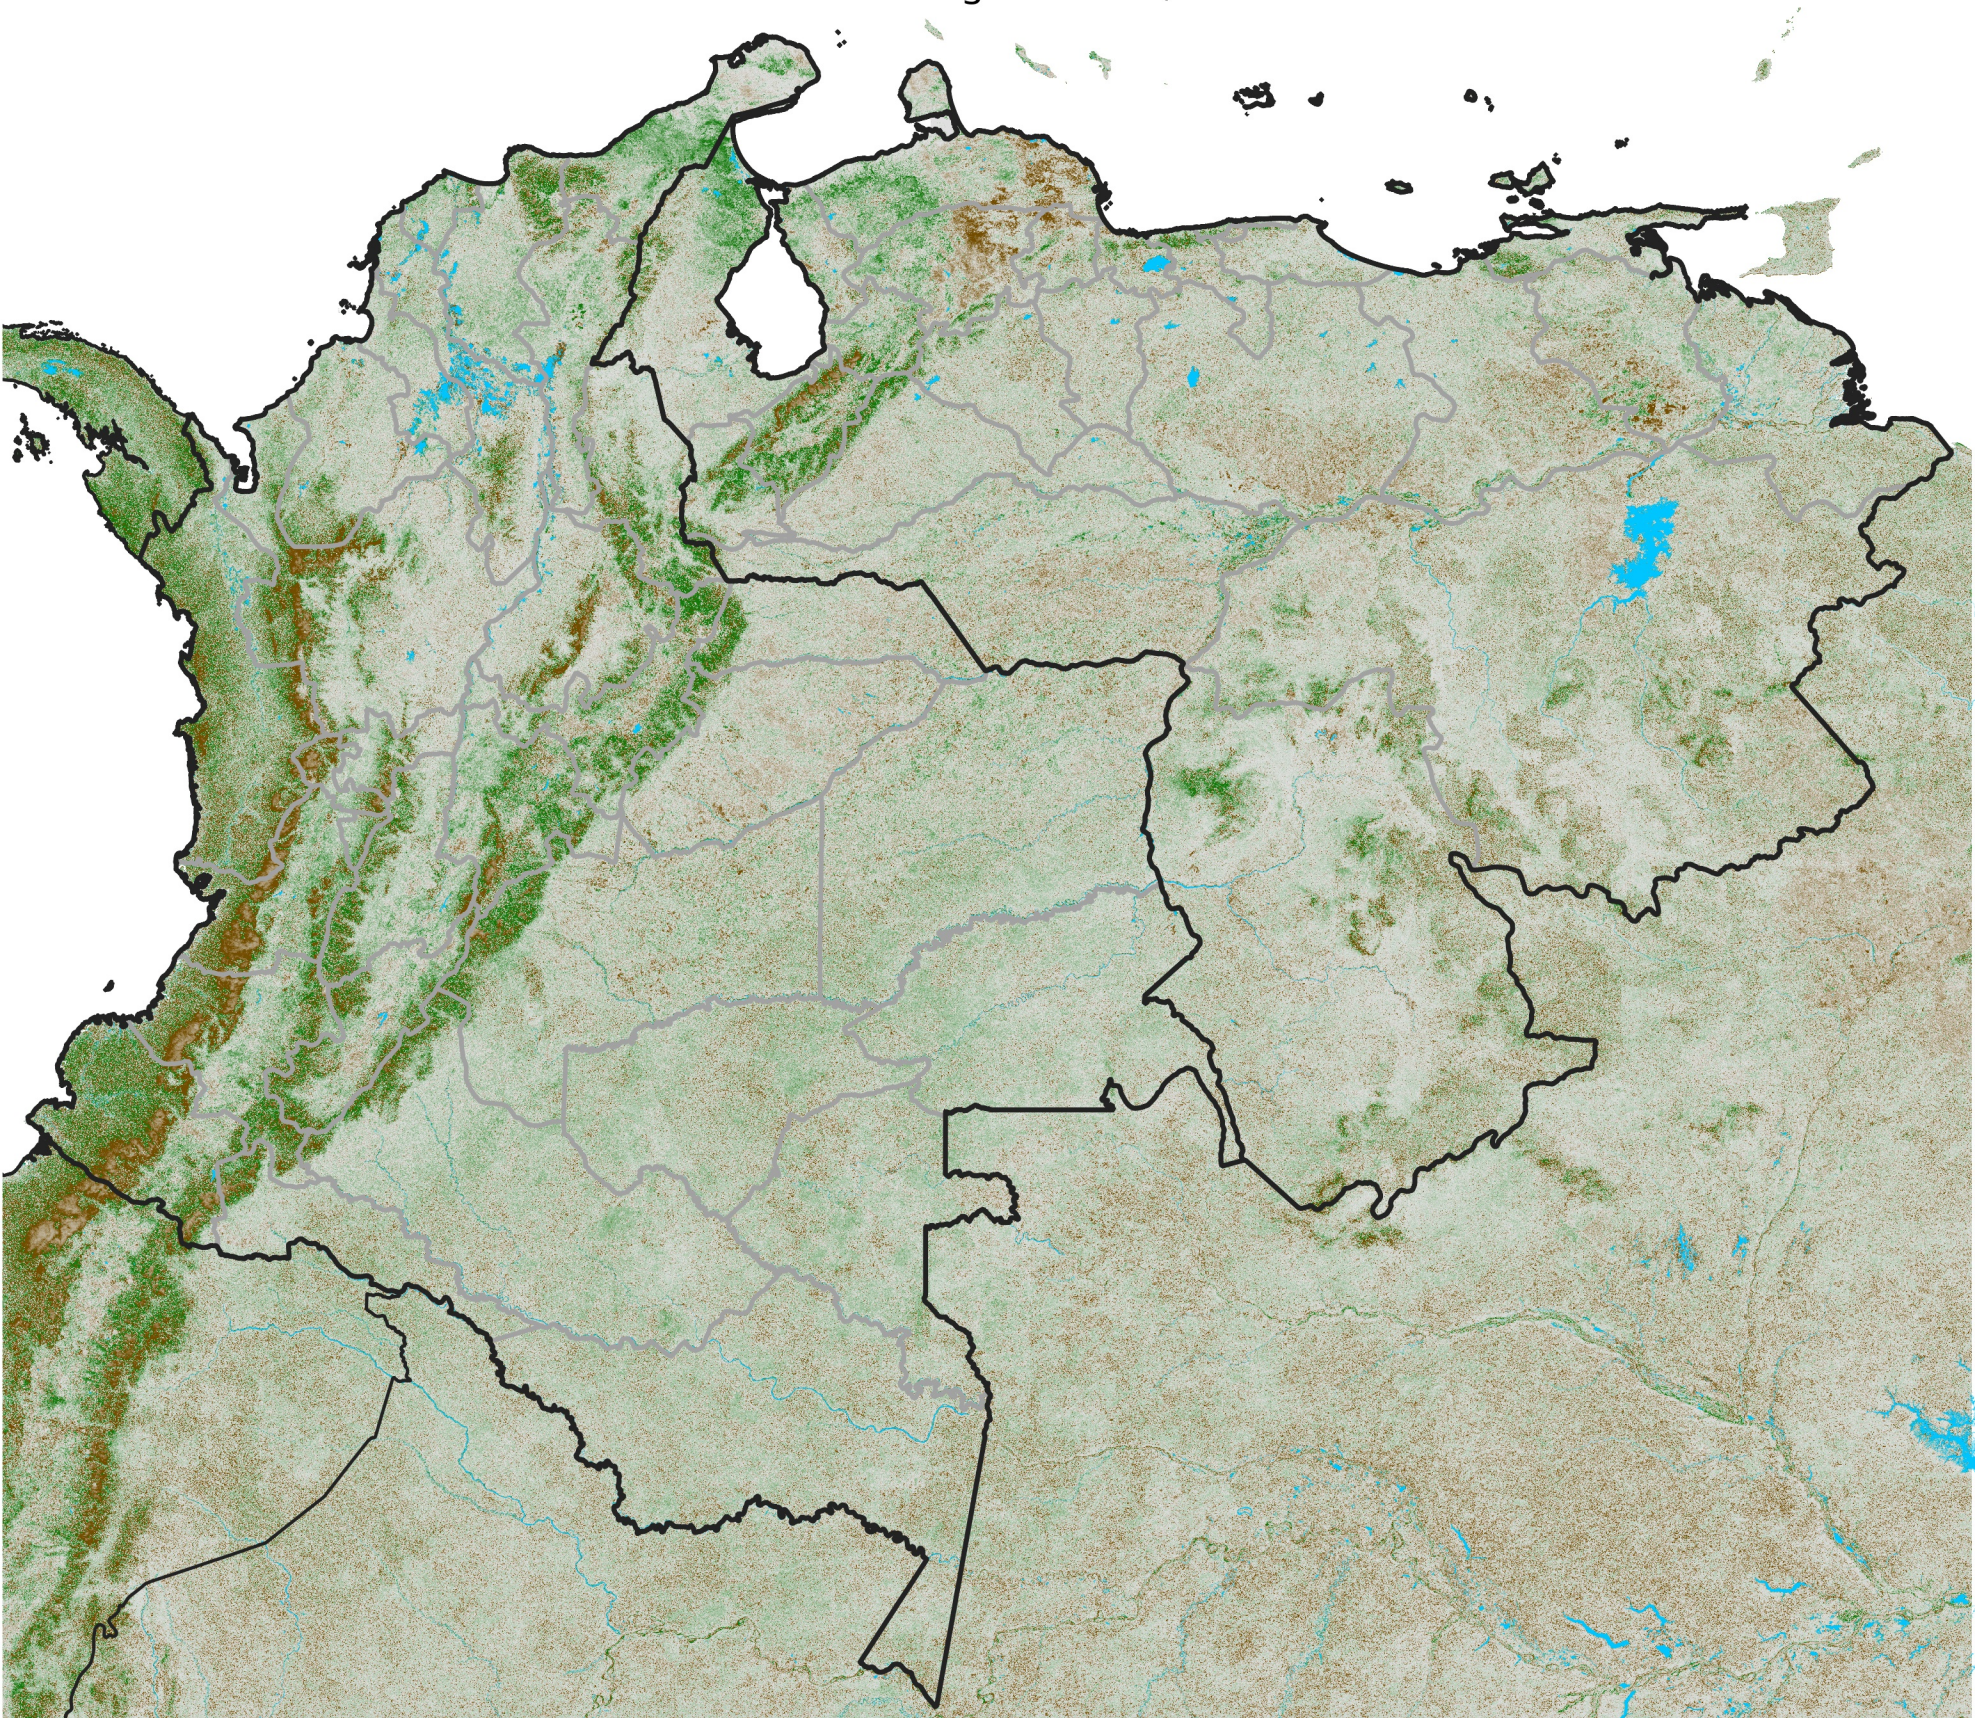

# Colombia Venezuela NDVI Anomaly

2007 minus mean (2003 - 2022)

Period 23 / August 11 - 20, 2007

## NDVI Anomaly

< -0.3   -0.2   -0.1   -0.05   0.05   0.1   0.2   > 0.3

Negative

No Difference

Positive