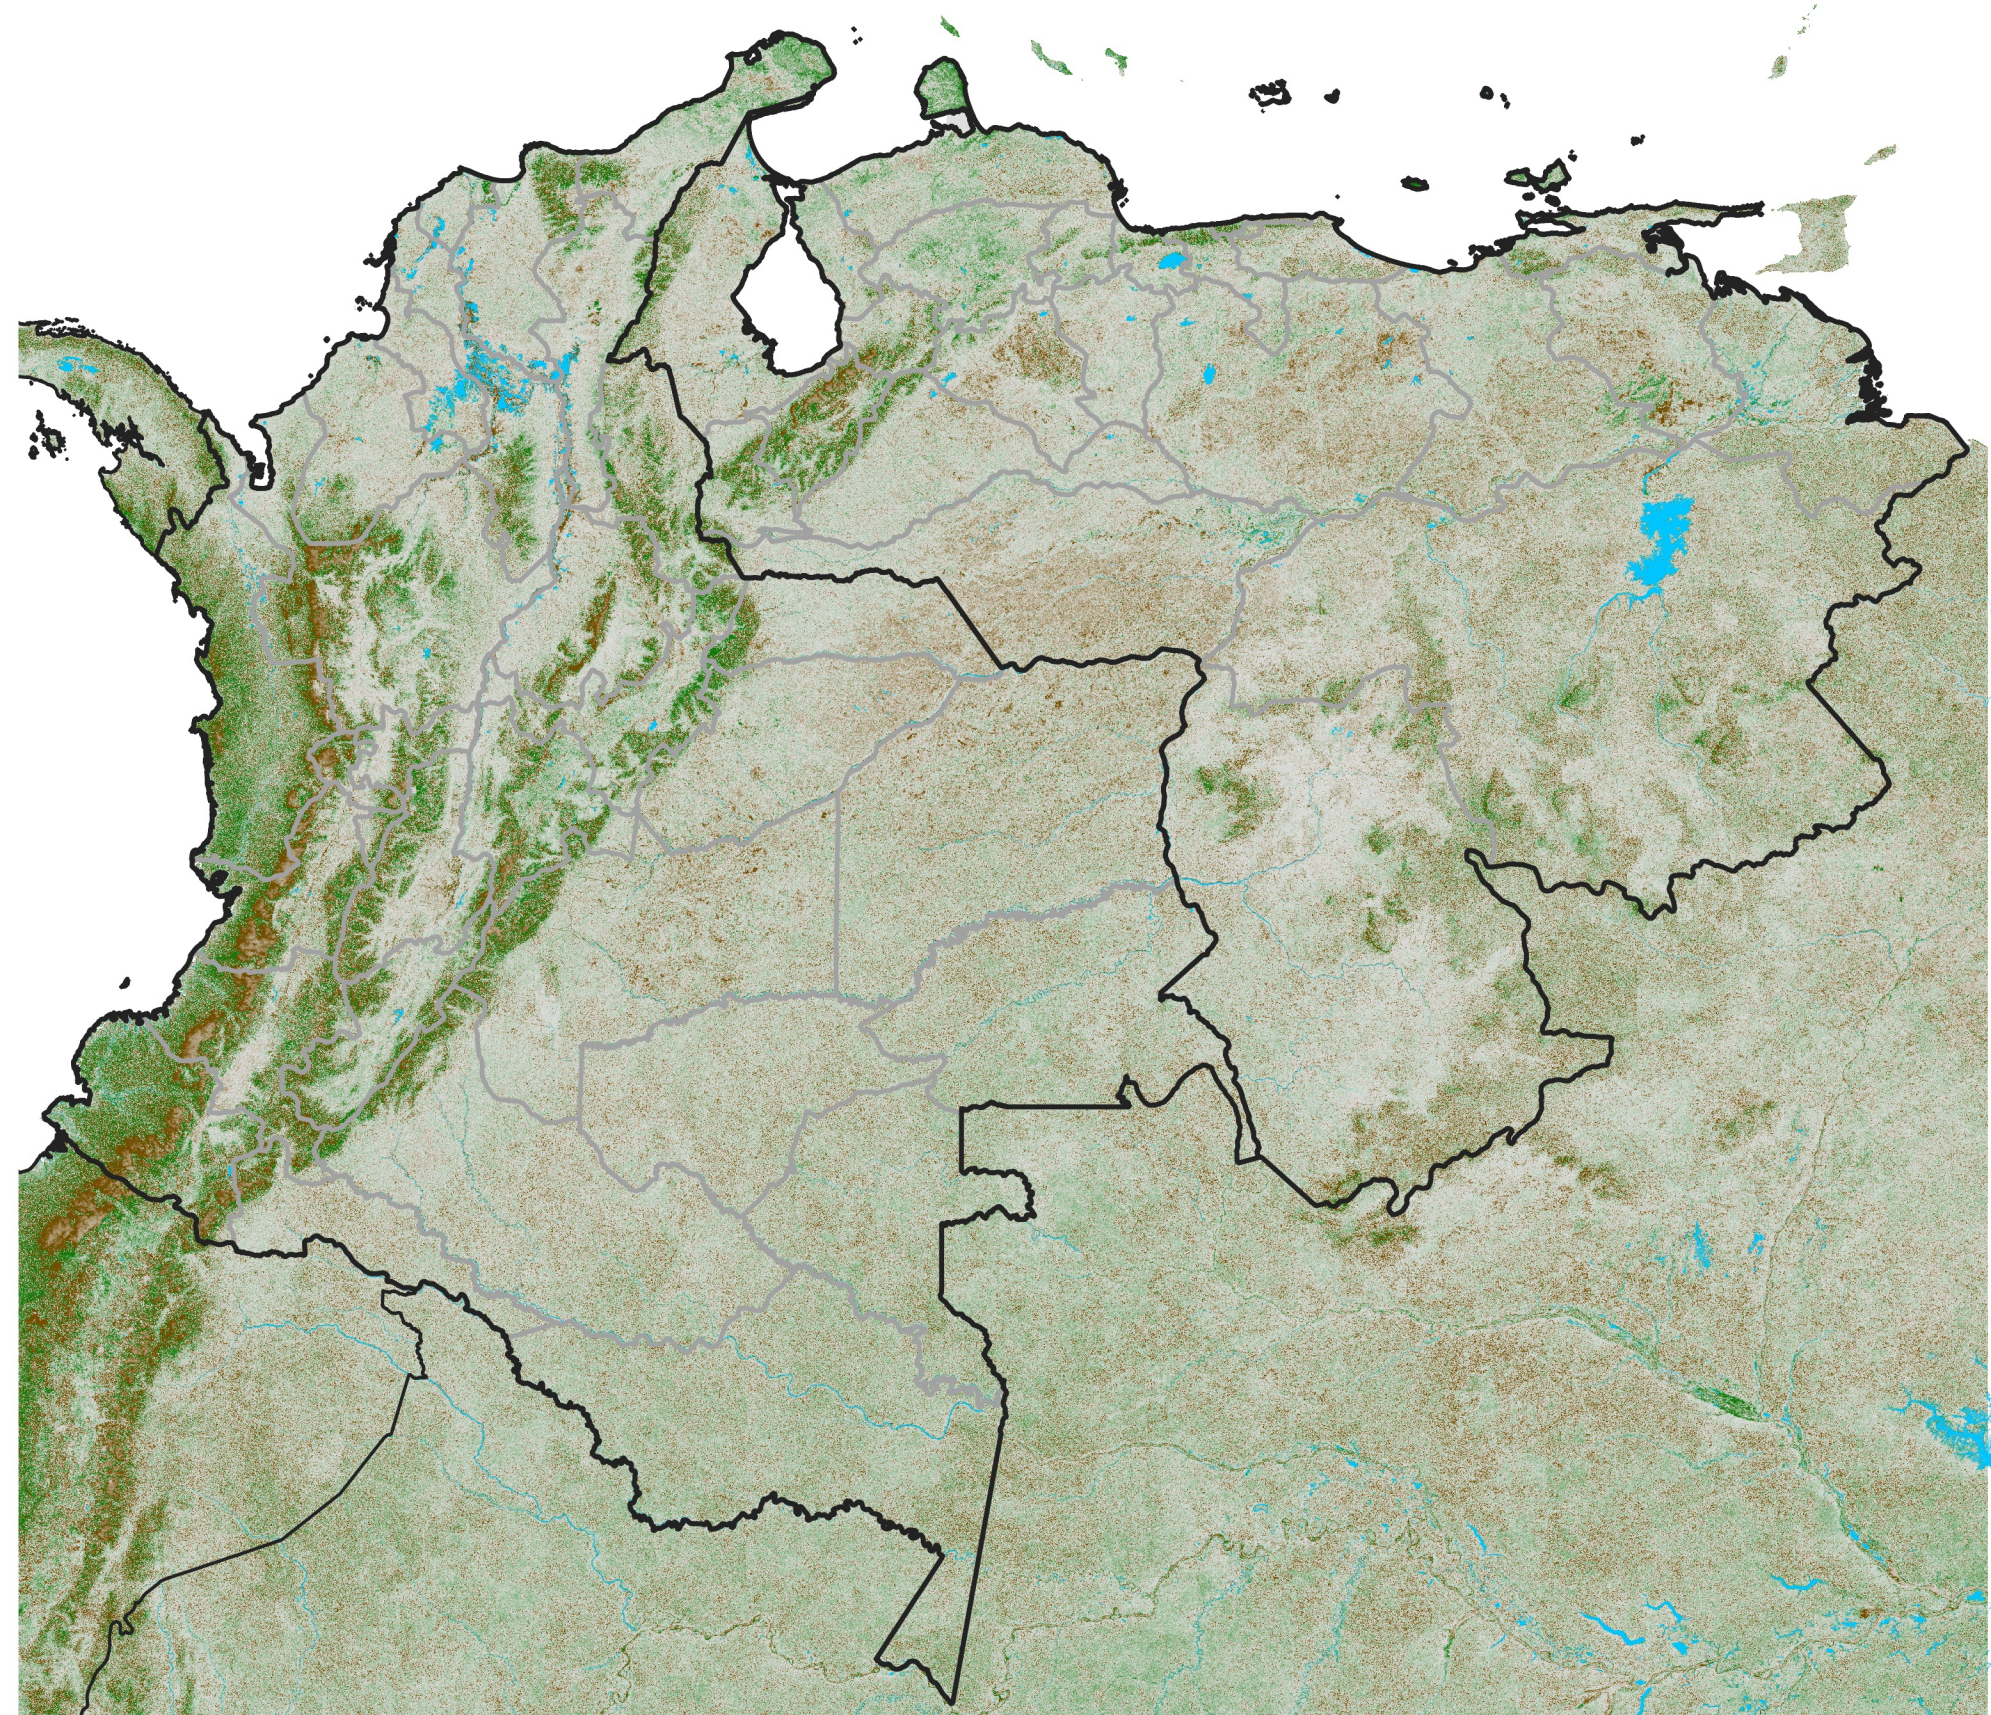

Colombia Venezuela NDVI Anomaly

2008 minus mean (2003 - 2022)
Period 33 / November 21 - 30, 2008

NDVI Anomaly

< -0.3 -0.2 -0.1 -0.05 0.05 0.1 0.2 > 0.3

Negative

No Difference

Positive