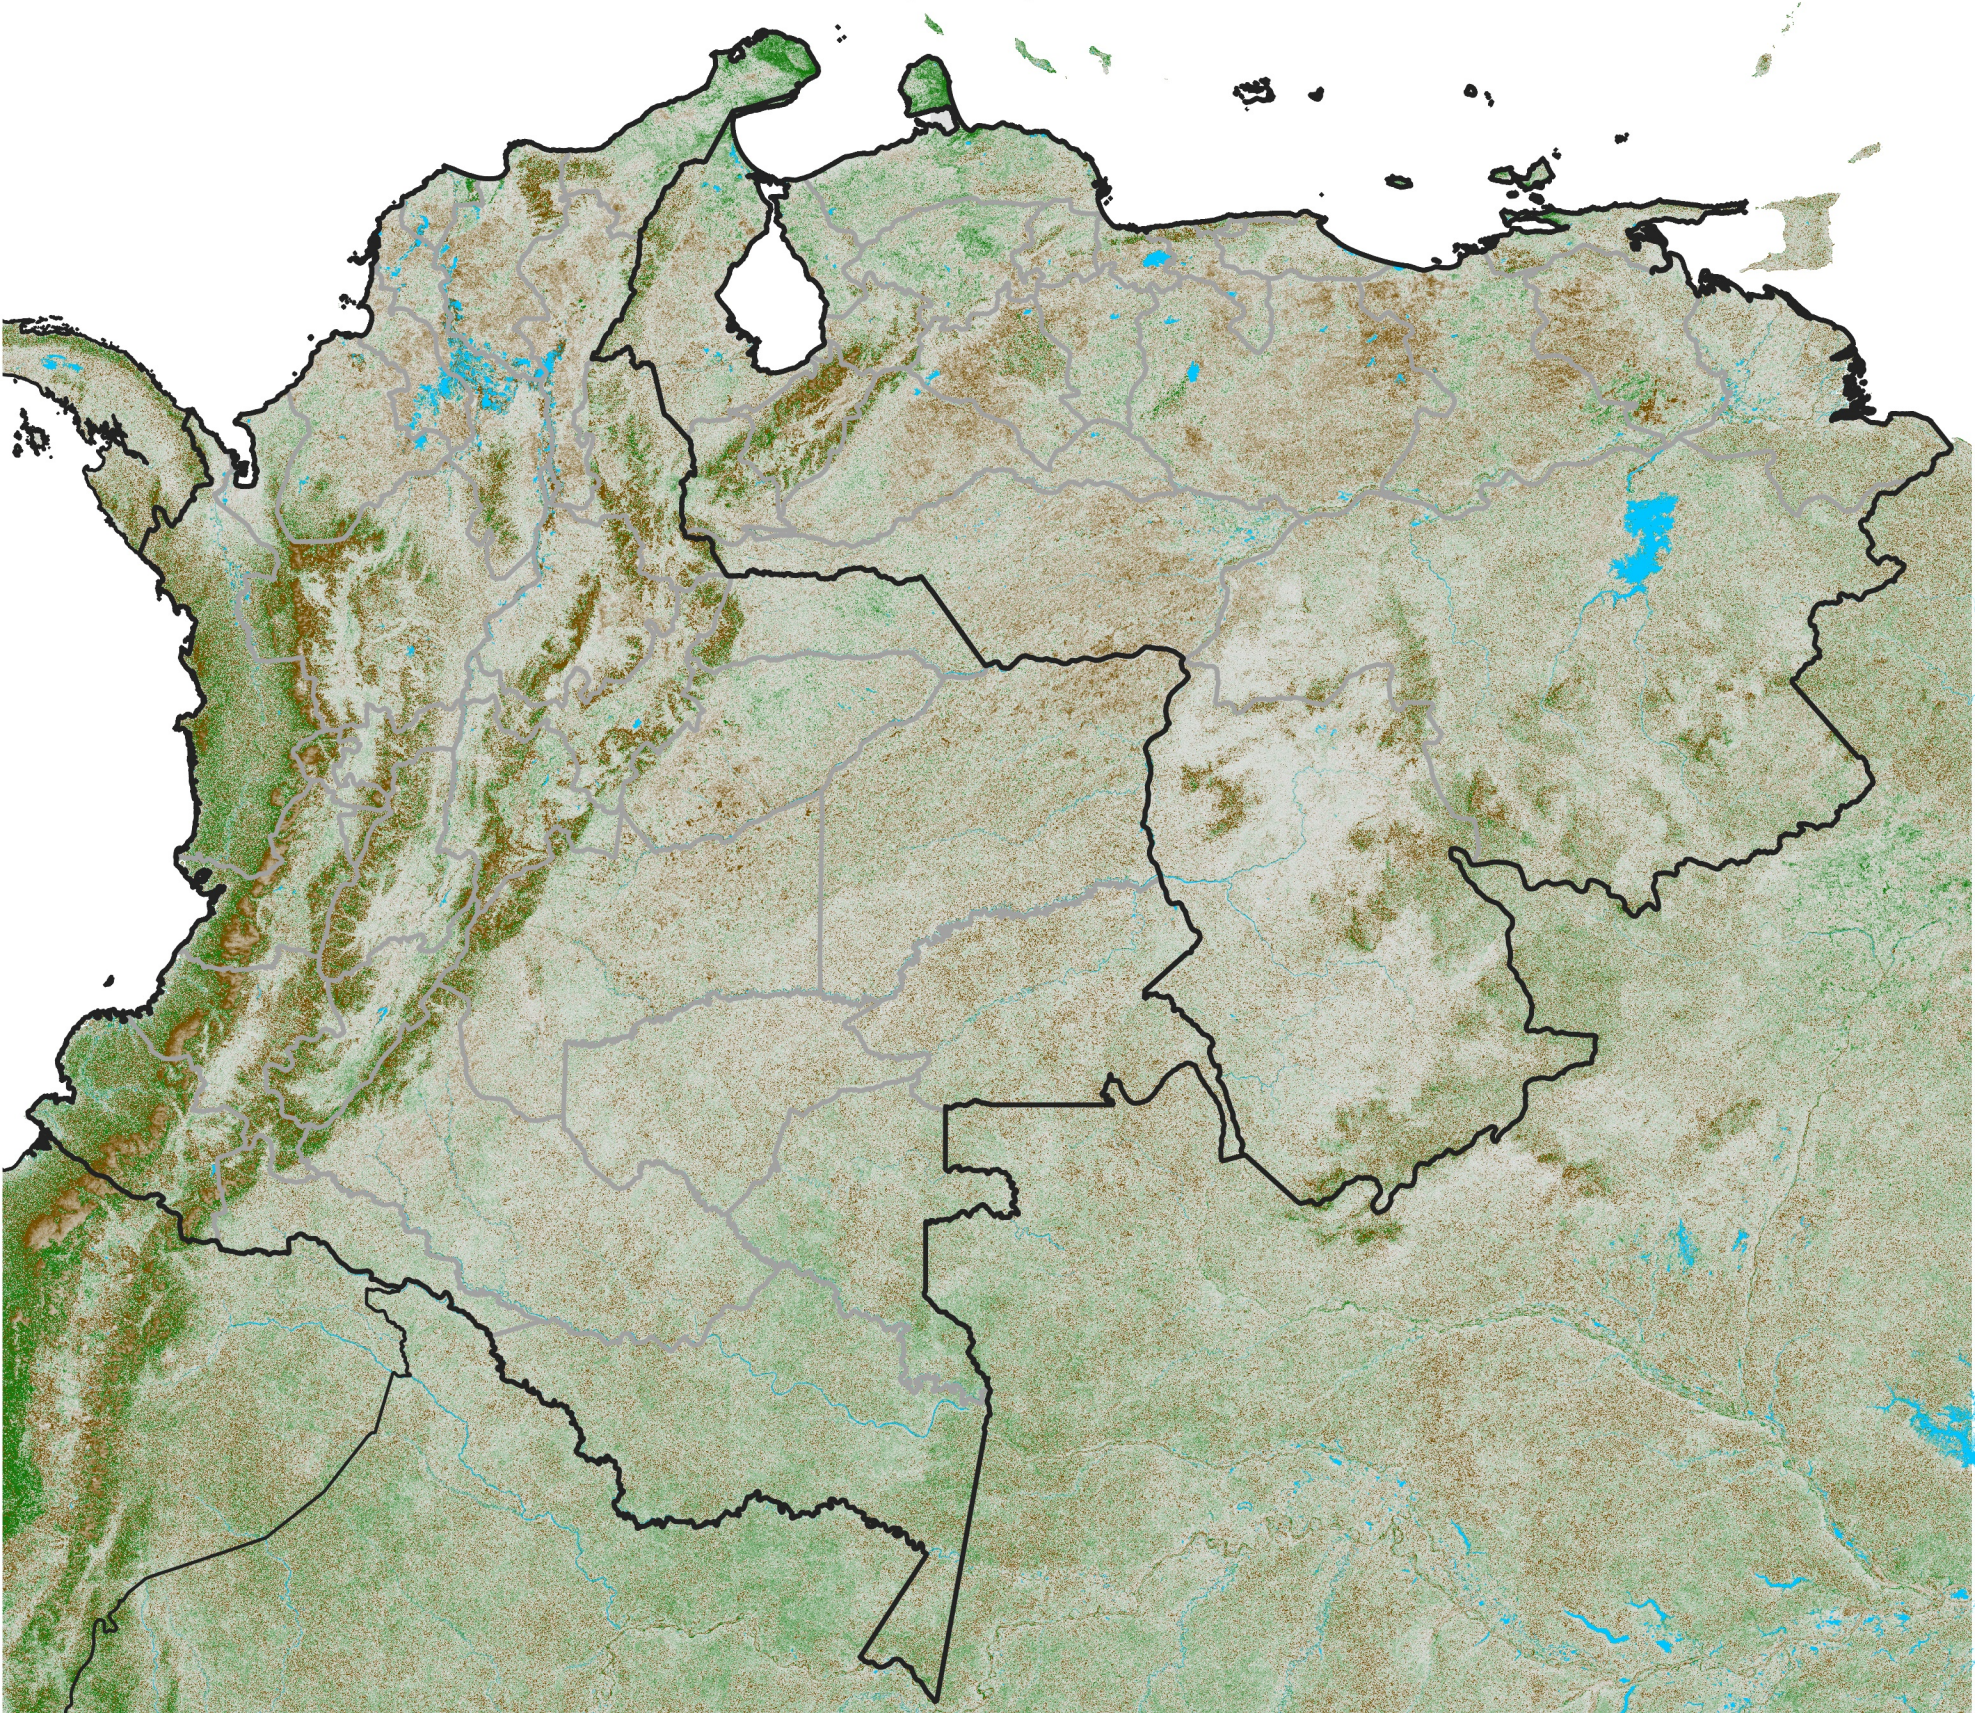

Colombia Venezuela NDVI Anomaly

2009 minus mean (2003 - 2022)

Period 02 / January 11 - 20, 2009

NDVI Anomaly

< -0.3 -0.2 -0.1 -0.05 0.05 0.1 0.2 > 0.3

Negative

No Difference

Positive